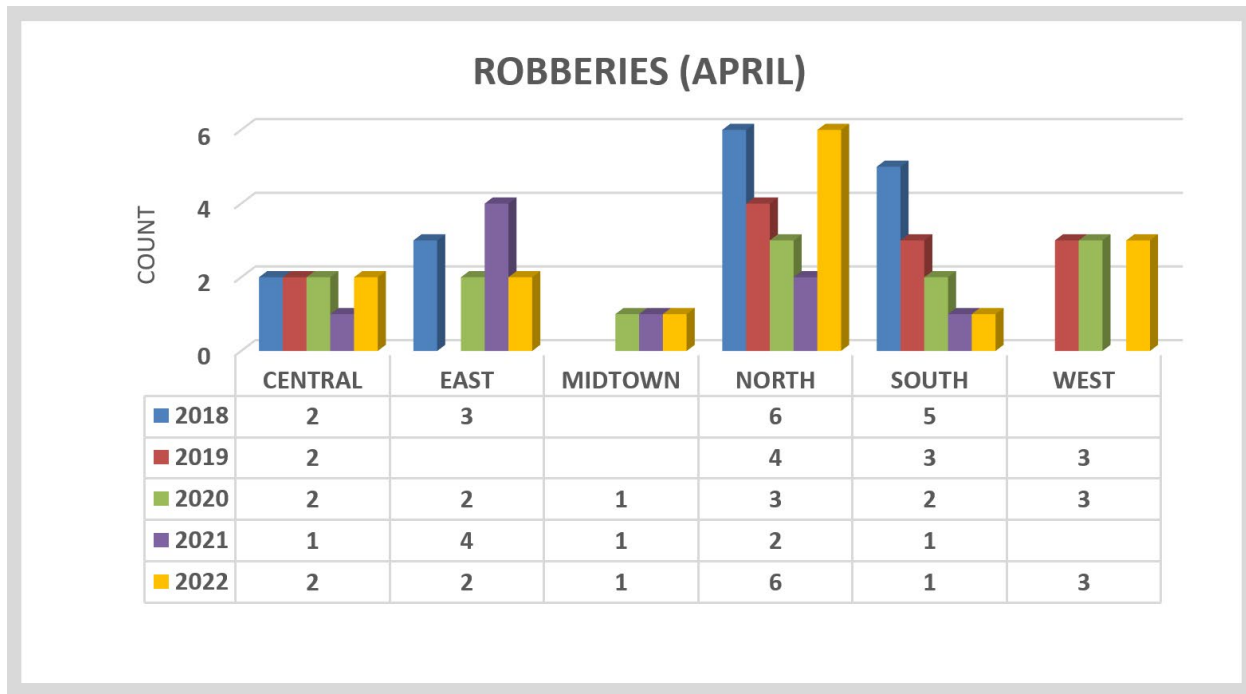

April 2022 – Robbery

City Wide: There have been **15** reported robbery offenses in the month of April.

Year to Date: There have been **45** reported robbery offenses since January 1st, 2022.

3 Year Comparison (April):

- 2019: **12**
- 2020: **13**
- 2021: **9**
- 3YR average: **11.3**

32.7% decrease when comparing April, 2022 robbery totals (15) to 3 YR Avg. (11.3)

April, 2022 Robberies by District:

Midtown: 1, West: 3, South: 1, Central: 2, North: 6, East: 2