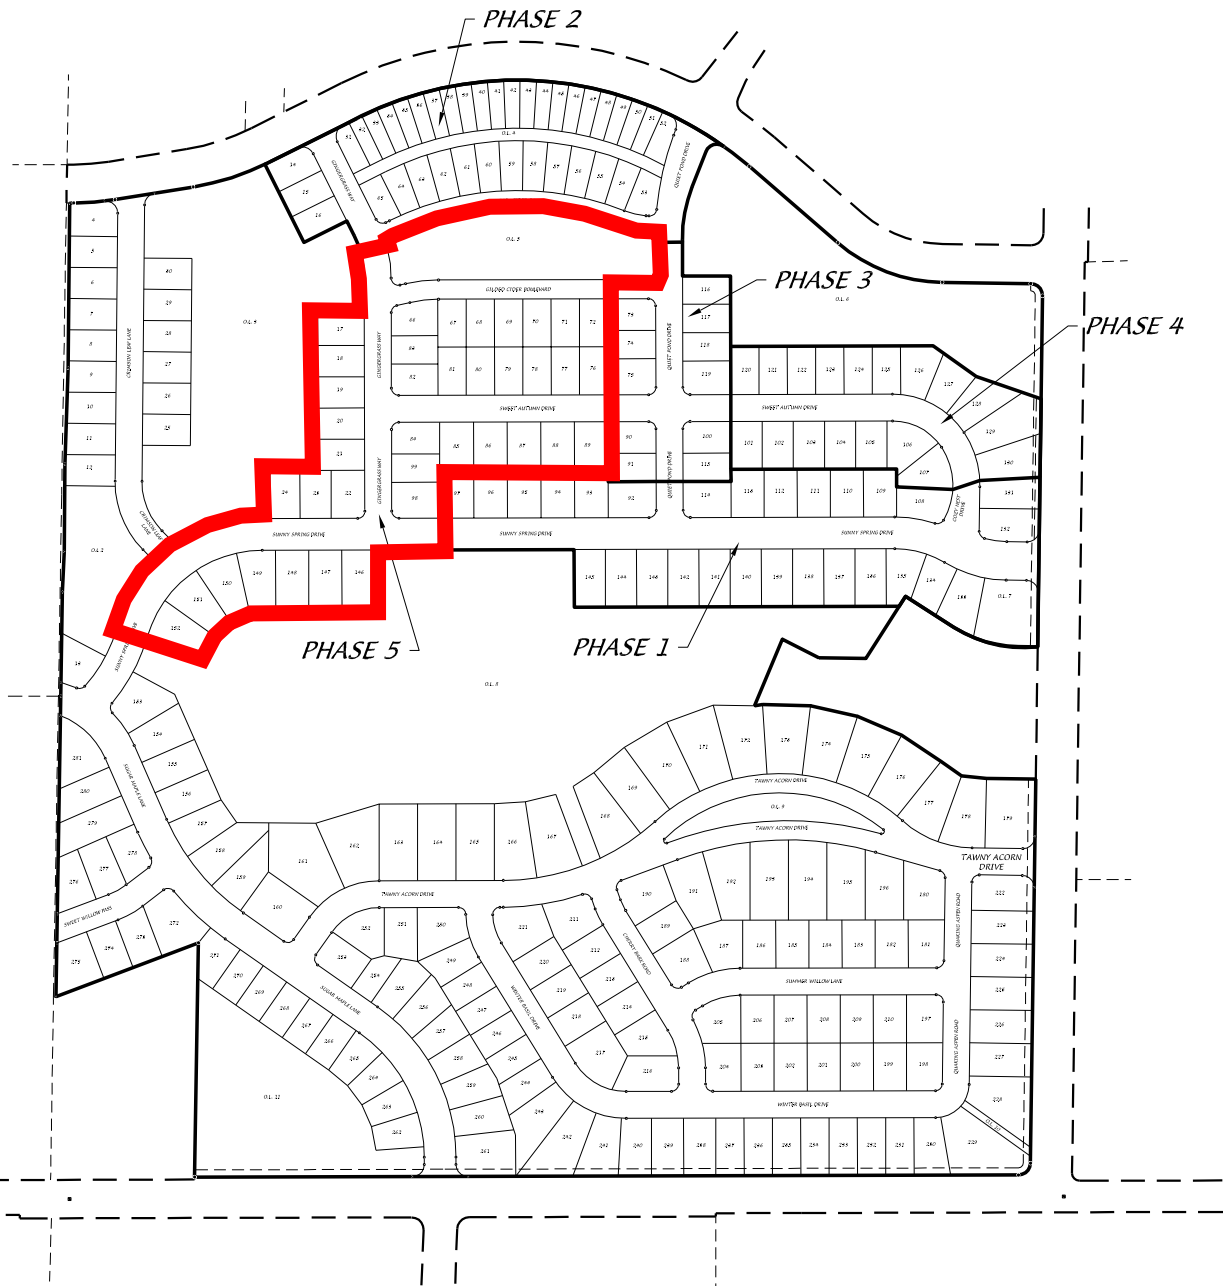

1000 OAKS

D'ONOFRIO KOTTKE AND ASSOCIATES, INC.

7530 Westward Way, Madison, WI 53717
 Phone: 608.833.7530 • Fax: 608.833.1089

YOUR NATURAL RESOURCE FOR LAND DEVELOPMENT

0 400

Scale 1" = 400'

DATE: 11-27-17
 F.N.: 13-05-152
 REV.

DRAWN BY:

U:/USER/1305152/DRAWINGS/PHASE MAP.DWG