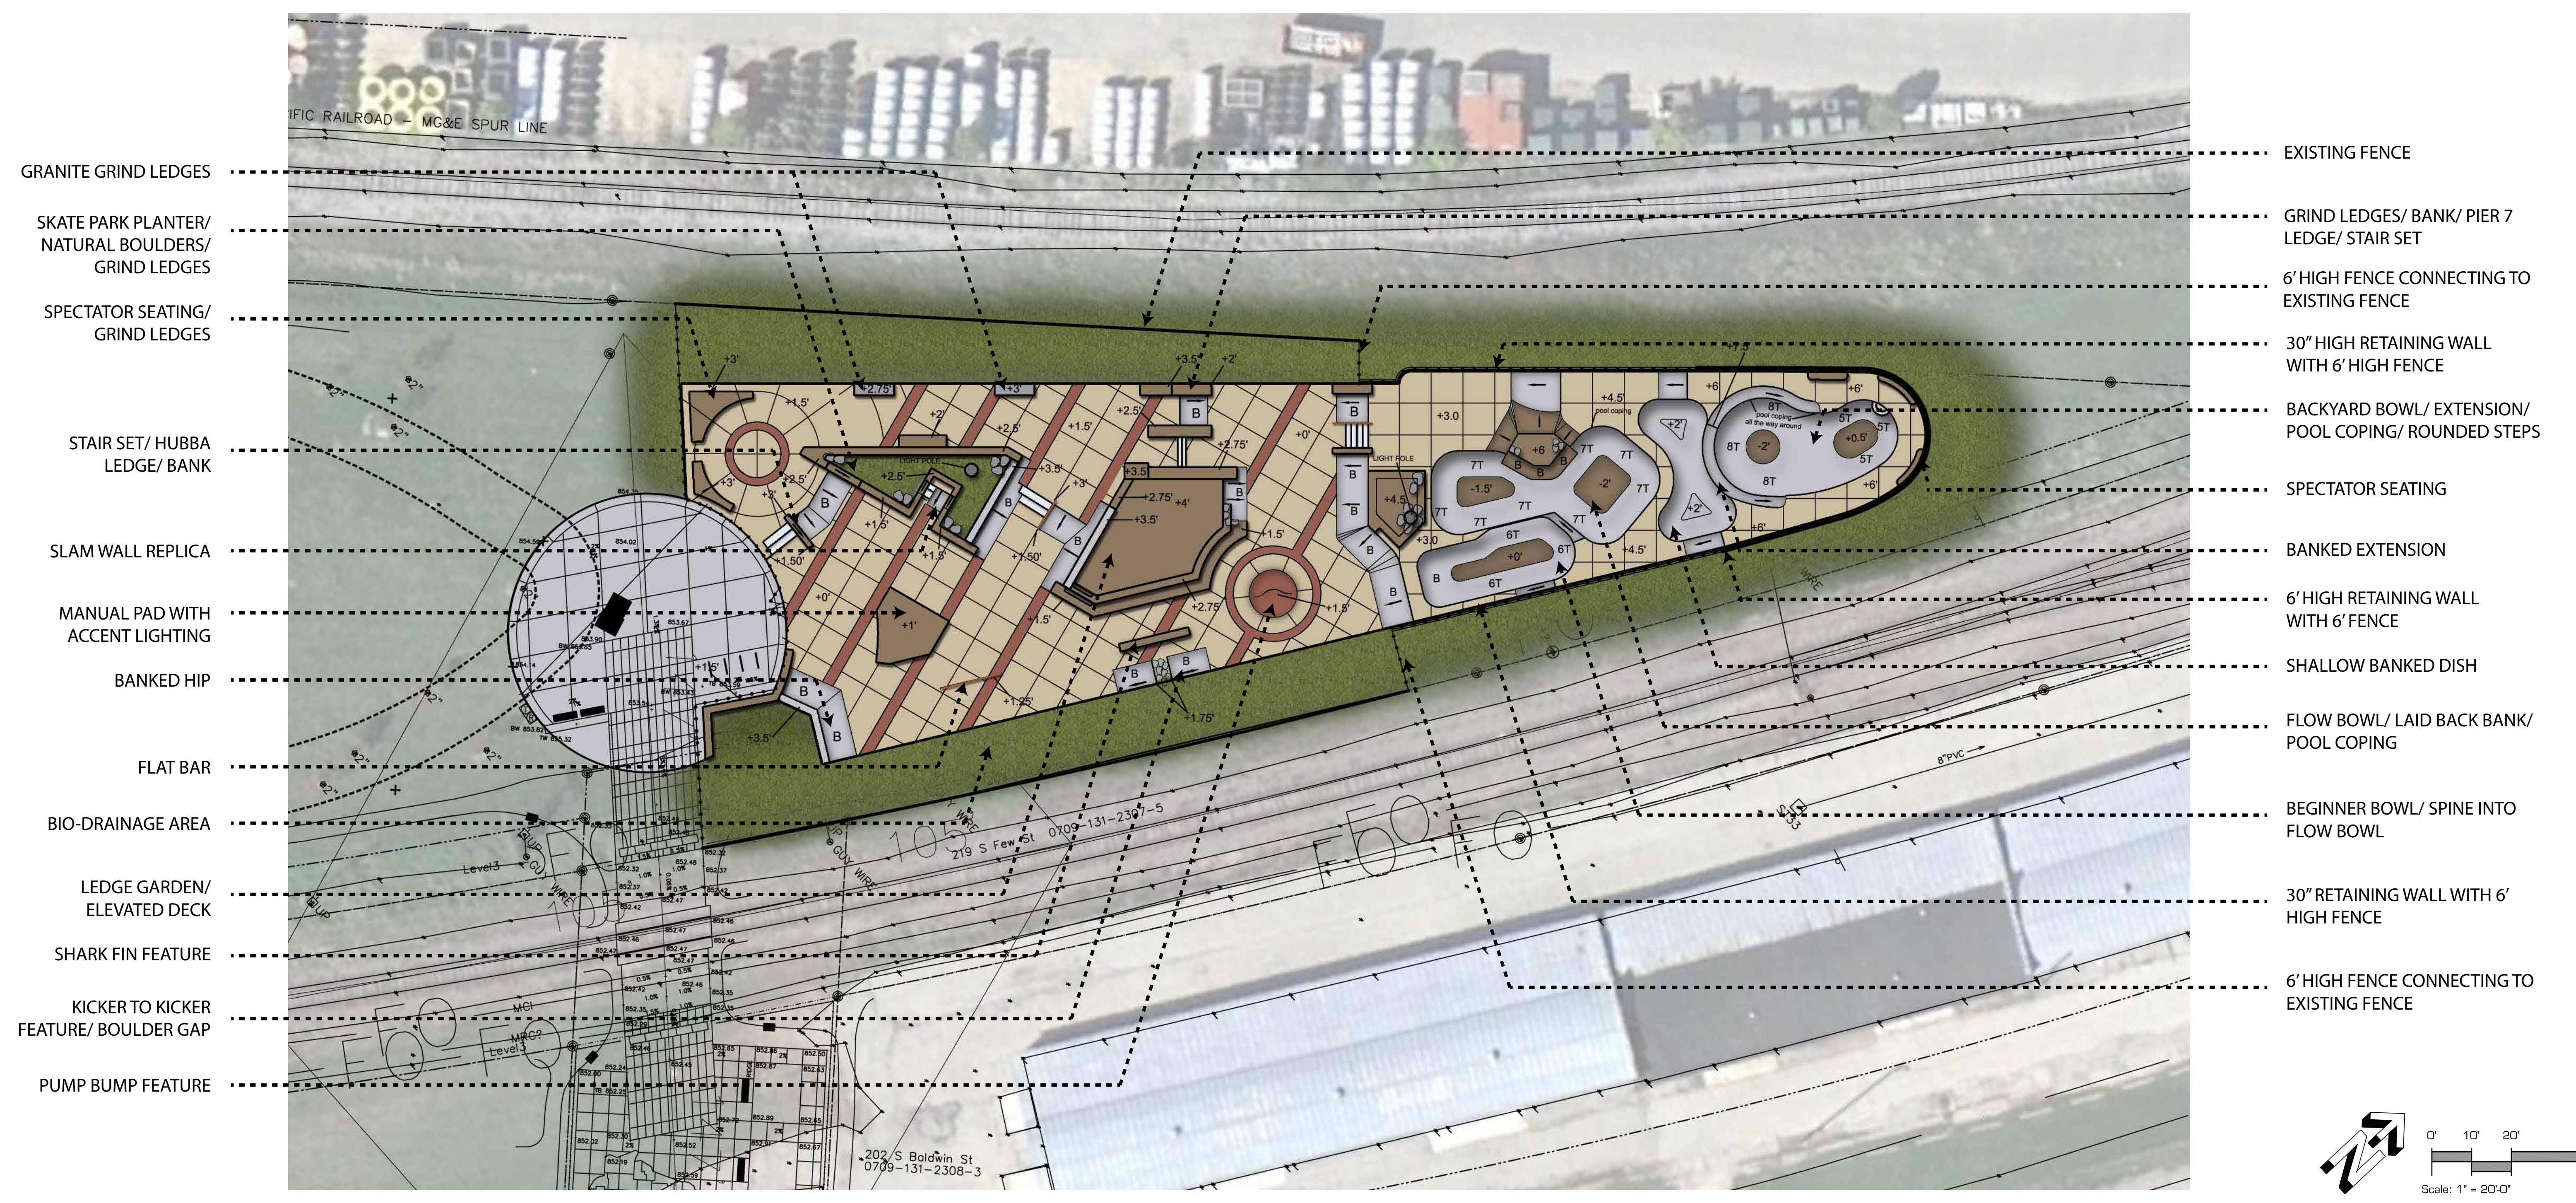

MADISON CENTRAL PARK SKATE PLAZA

CITY OF MADISON, WI

PLAN VIEW RENDER

EXISTING CONDITIONS

9179 Aero Drive | San Diego CA 92123-2411
 141 Portland Street | Boston, MA 02114
 (ph) 858.633.4233 | (cell) 760.815.9335