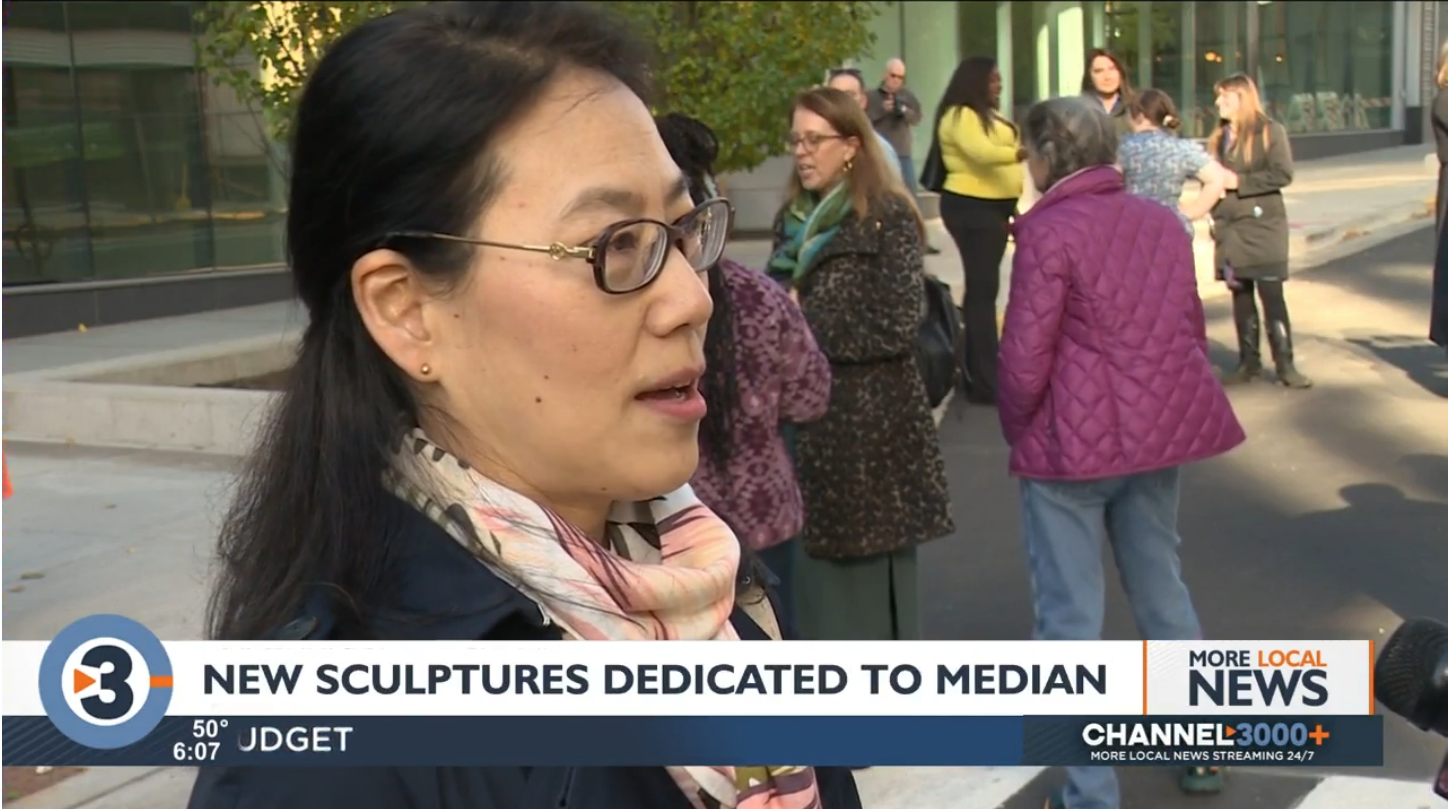

## New public art display unveiled in downtown Madison

Logan Reigstad  
Nov 15, 2023

A new public art display has been unveiled in downtown Madison.

MADISON, Wis. -- A new public art display has been unveiled in downtown Madison.

City leaders and artist Sunghee Min held a dedication ceremony for Greeting Arc I and Greeting Arc II Wednesday morning. The stainless steel sculptures, each shaped like an arc with the openings facing each other, have been installed in the median of the 200 block of South Pinckney Street, flanking a pedestrian crosswalk.

Min, a Minnesota-based artist who works exclusively with metal, said she is drawn to geometric and structural shapes.

Metal, she added, better stands up to the elements and the community.

Ads by Google

Stop seeing this ad

The Madison Arts Commission commissioned Min to work on the pieces after seeing some of her previous work at the Art on the Rooftop event at the Monona Terrace in 2022.

Unlike that temporary exhibit, this one is permanent, which holds a special meaning for its artist.