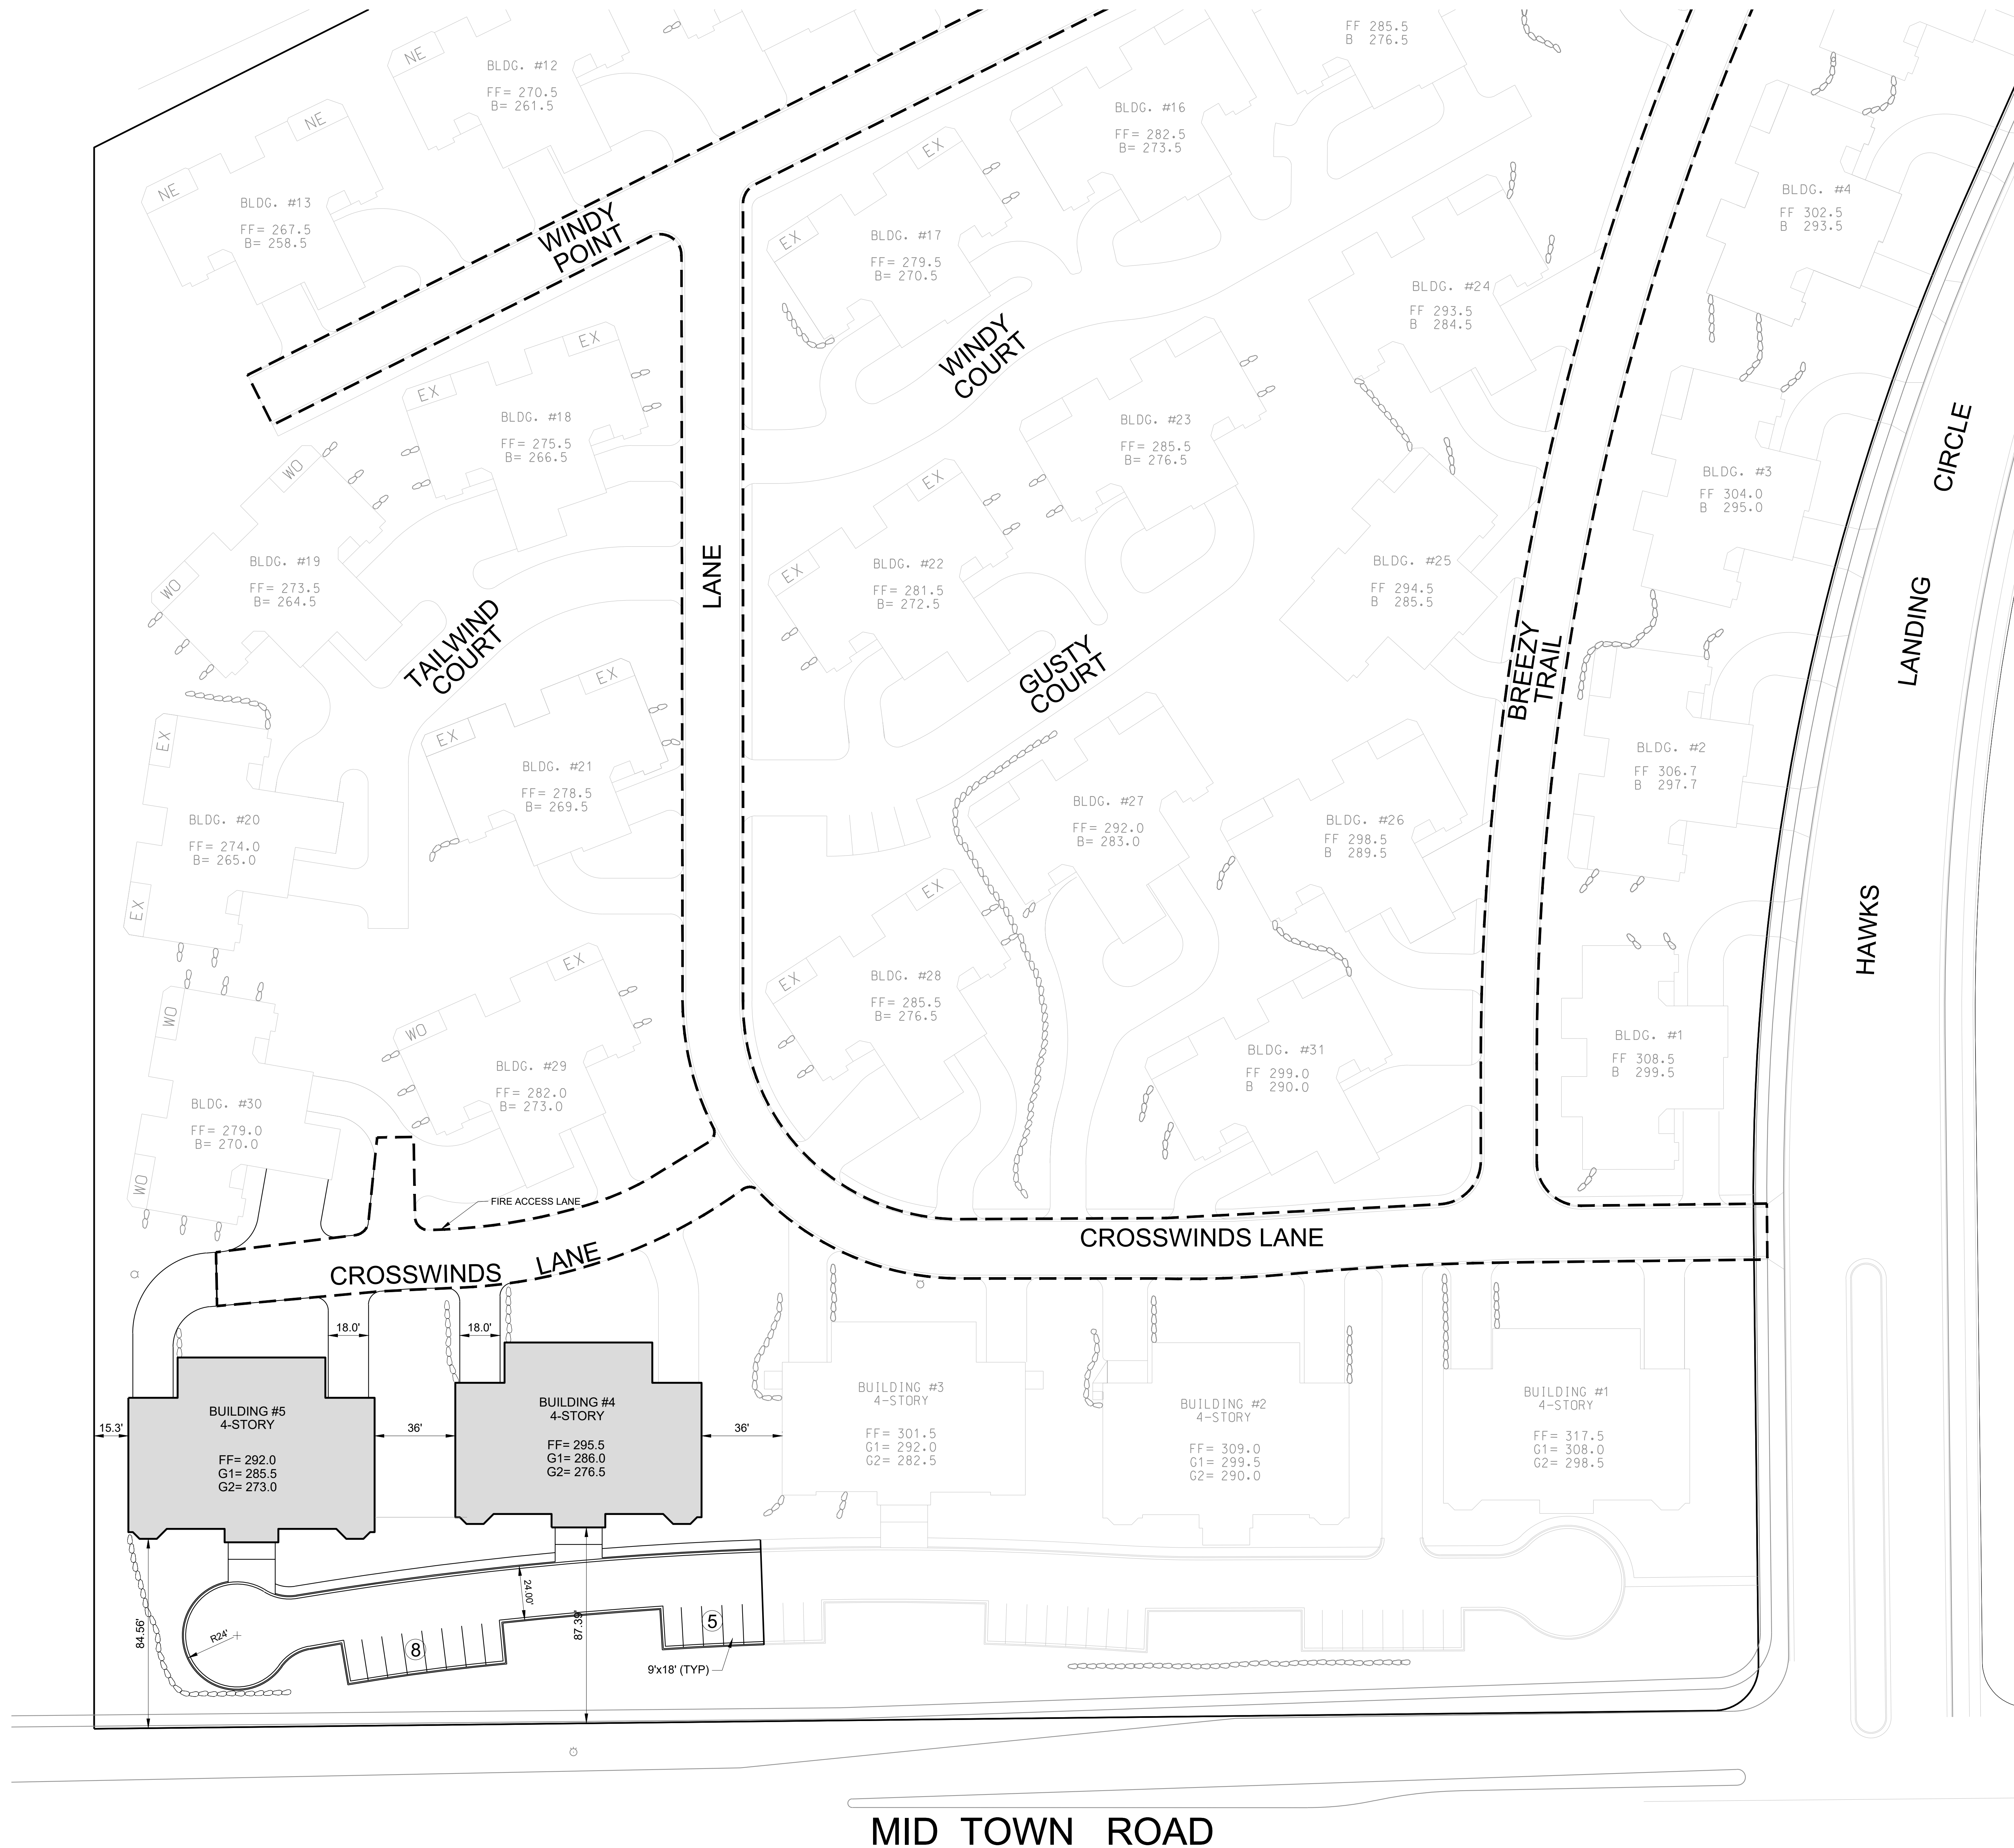

CROSSWINDS @ HAWKS LANDING
BUILDINGS 4 & 5 - 16 CONDOMINIUM UNITS EACH BLDG
9237-9249 CROSSWINDS LANE
MADISON, WISCONSIN 53593

Issue Dates:	
DATE	DESCRIPTION

Project No.	
Plot Date:	2021/01/06
Drawn by:	DKA
Checked by:	
Approved by:	

Sheet Title
SITE PLAN

Sheet No.
C-100

MID TOWN ROAD

SCALE: 1" = 30'

Map Layers

24'

5-20-21
CROSSWINDS