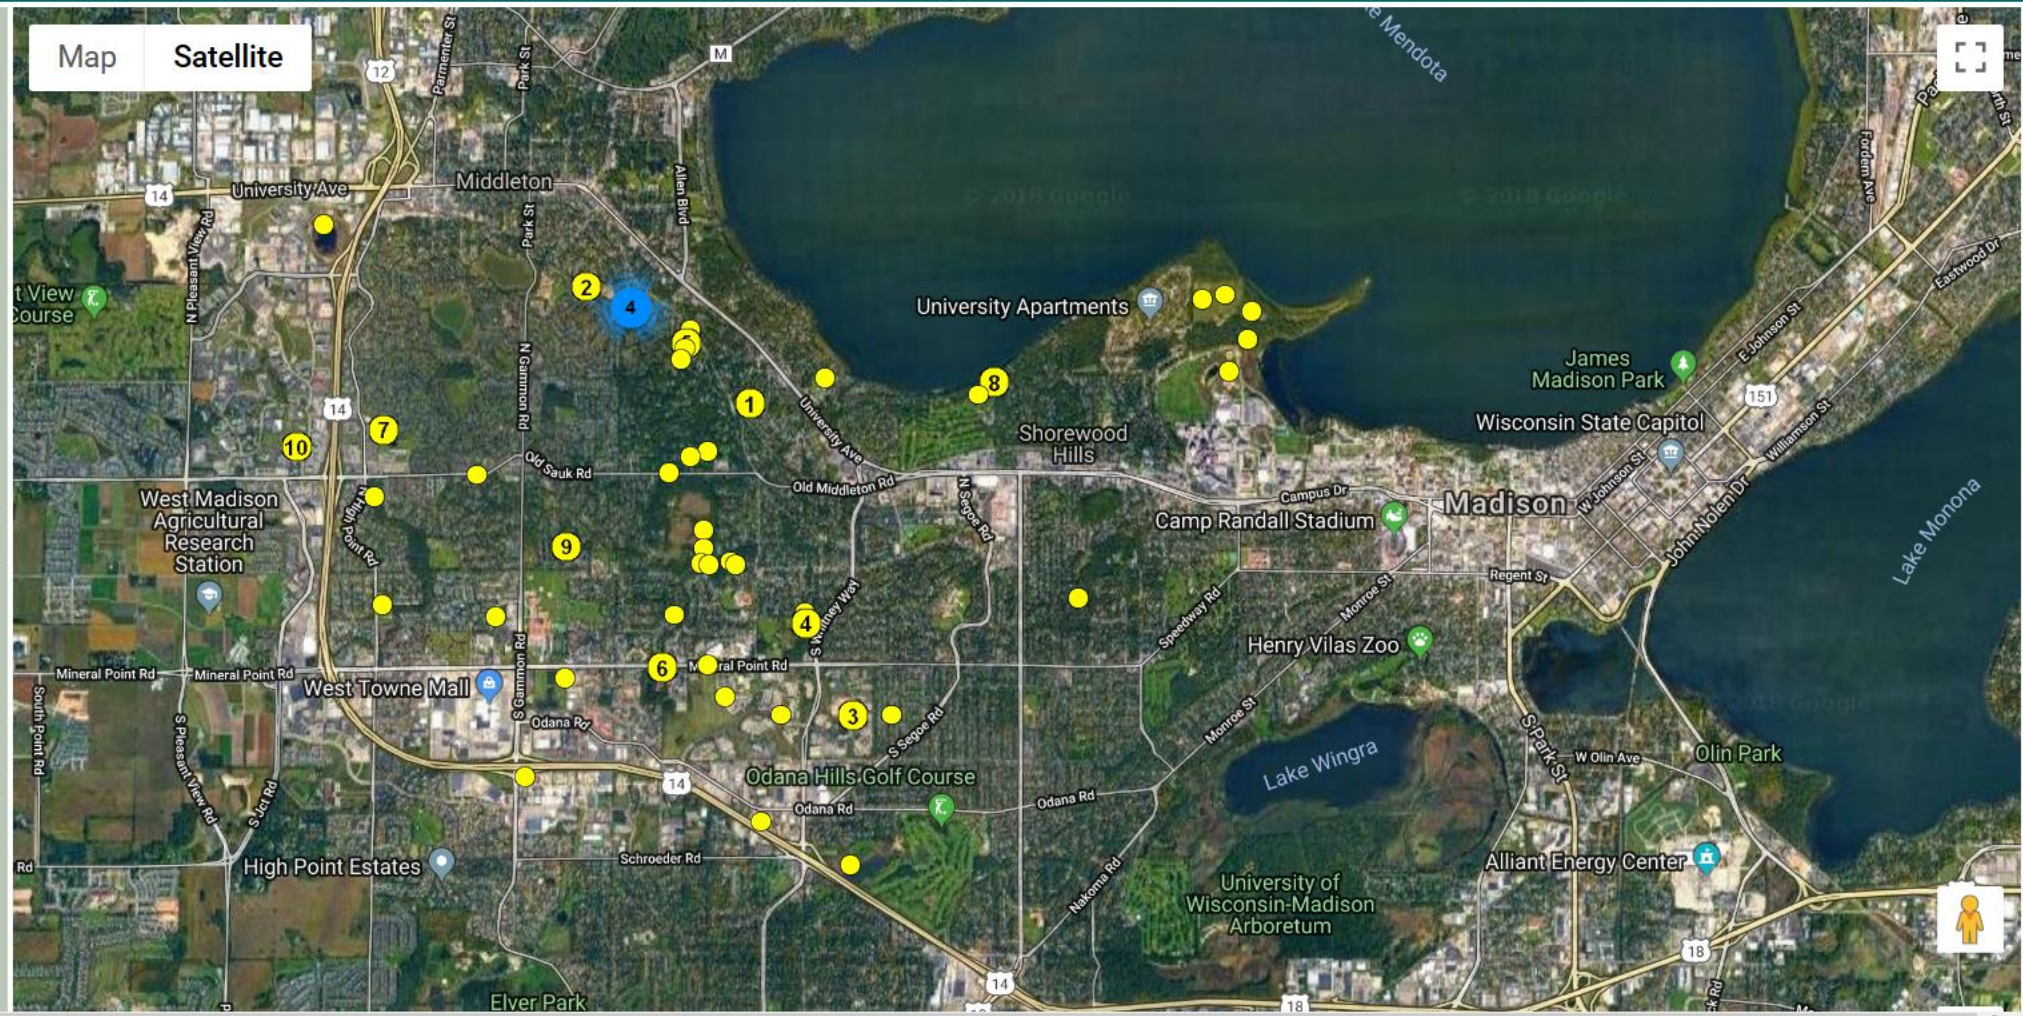

1 of 1

Find Dates

Search Start Date:

Search End Date:

Select most recent positions

Last 10 Fixes

Select Map Type:

Select Plot Type:

Show Grid

63 records returned with 49 locations.

Lotek Wireless GPS WEB Service

Lotek Wireless Alert SMS system is temporarily unavailable. We apologize for any inconvenience this may cause.

Welcome, sgarza | [Logout](#) | [List View & Download](#) | [Device Configuration](#) | [Account Settings](#)

Select 1 or more from the list:

| Name | ID | LatestFix | GPS |
|------|-------|------------|-----|
| | 82077 | 12-04-2018 | 63 |
| | 82078 | 11-29-2018 | 72 |
| | 82079 | 12-04-2018 | 32 |
| | 82080 | 12-04-2018 | 13 |
| | 82081 | | 0 |

Show Grid

72 records returned with 69 locations.

15°F-9°C ●

01-28-2017 02:01:16

12°F-11°C ●

01-30-2017 09:27:11

70°F 21°C

07-10-2017 22:59:40