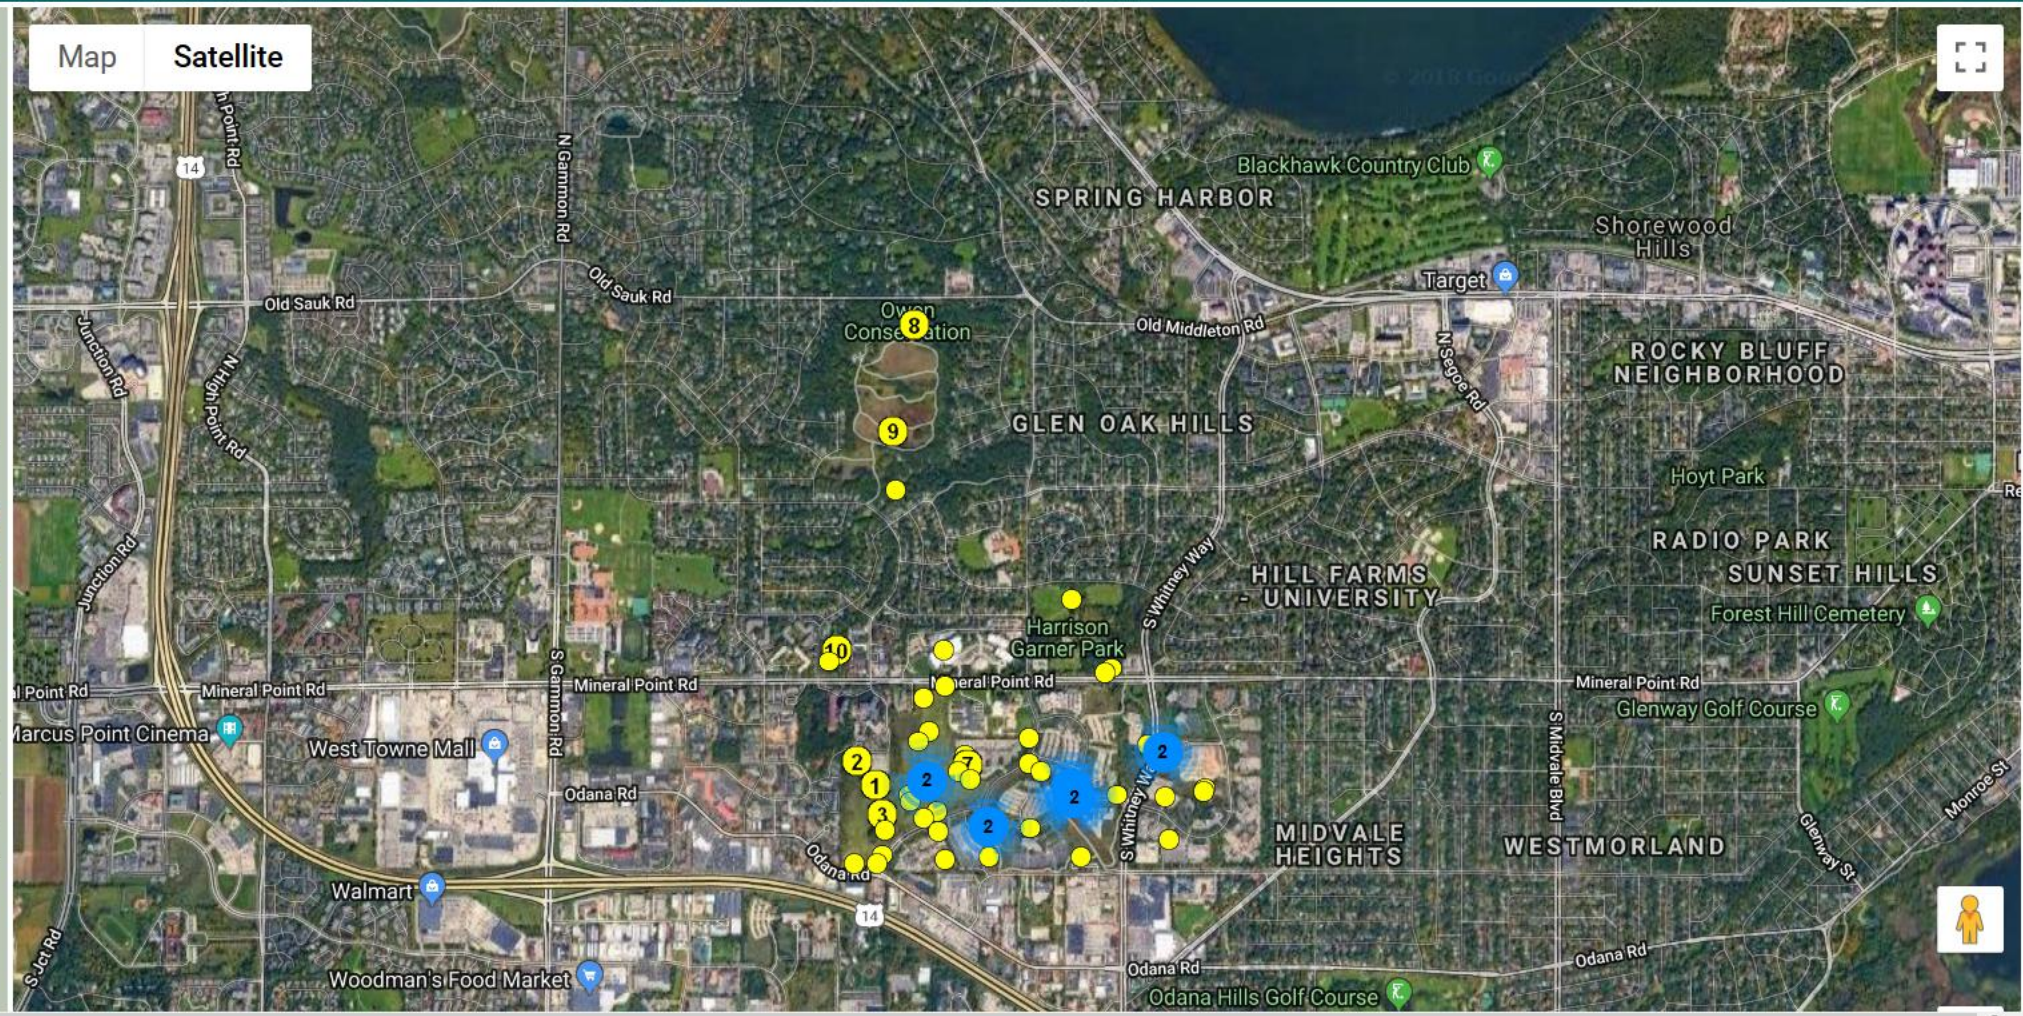

Select 1 or more from the list:

| Name | ID | LatestFix | GPS |
|------|-------|------------|-----|
| | 82077 | 12-04-2018 | 63 |
| | 82078 | 11-29-2018 | 72 |
| | 82079 | 12-04-2018 | 32 |
| | 82080 | 12-04-2018 | 13 |
| | 82081 | | 0 |

1 of 1

Find Dates

Search Start Date:

Search End Date:

Select most recent positions

Last 10 Fixes

Select Map Type:

Select Plot Type:

Show Grid

72 records returned with 69 locations.

15°F-9°C ●

01-28-2017 02:01:16

12°F-11°C ●

01-30-2017 09:27:11

70°F 21°C

07-10-2017 22:59:40