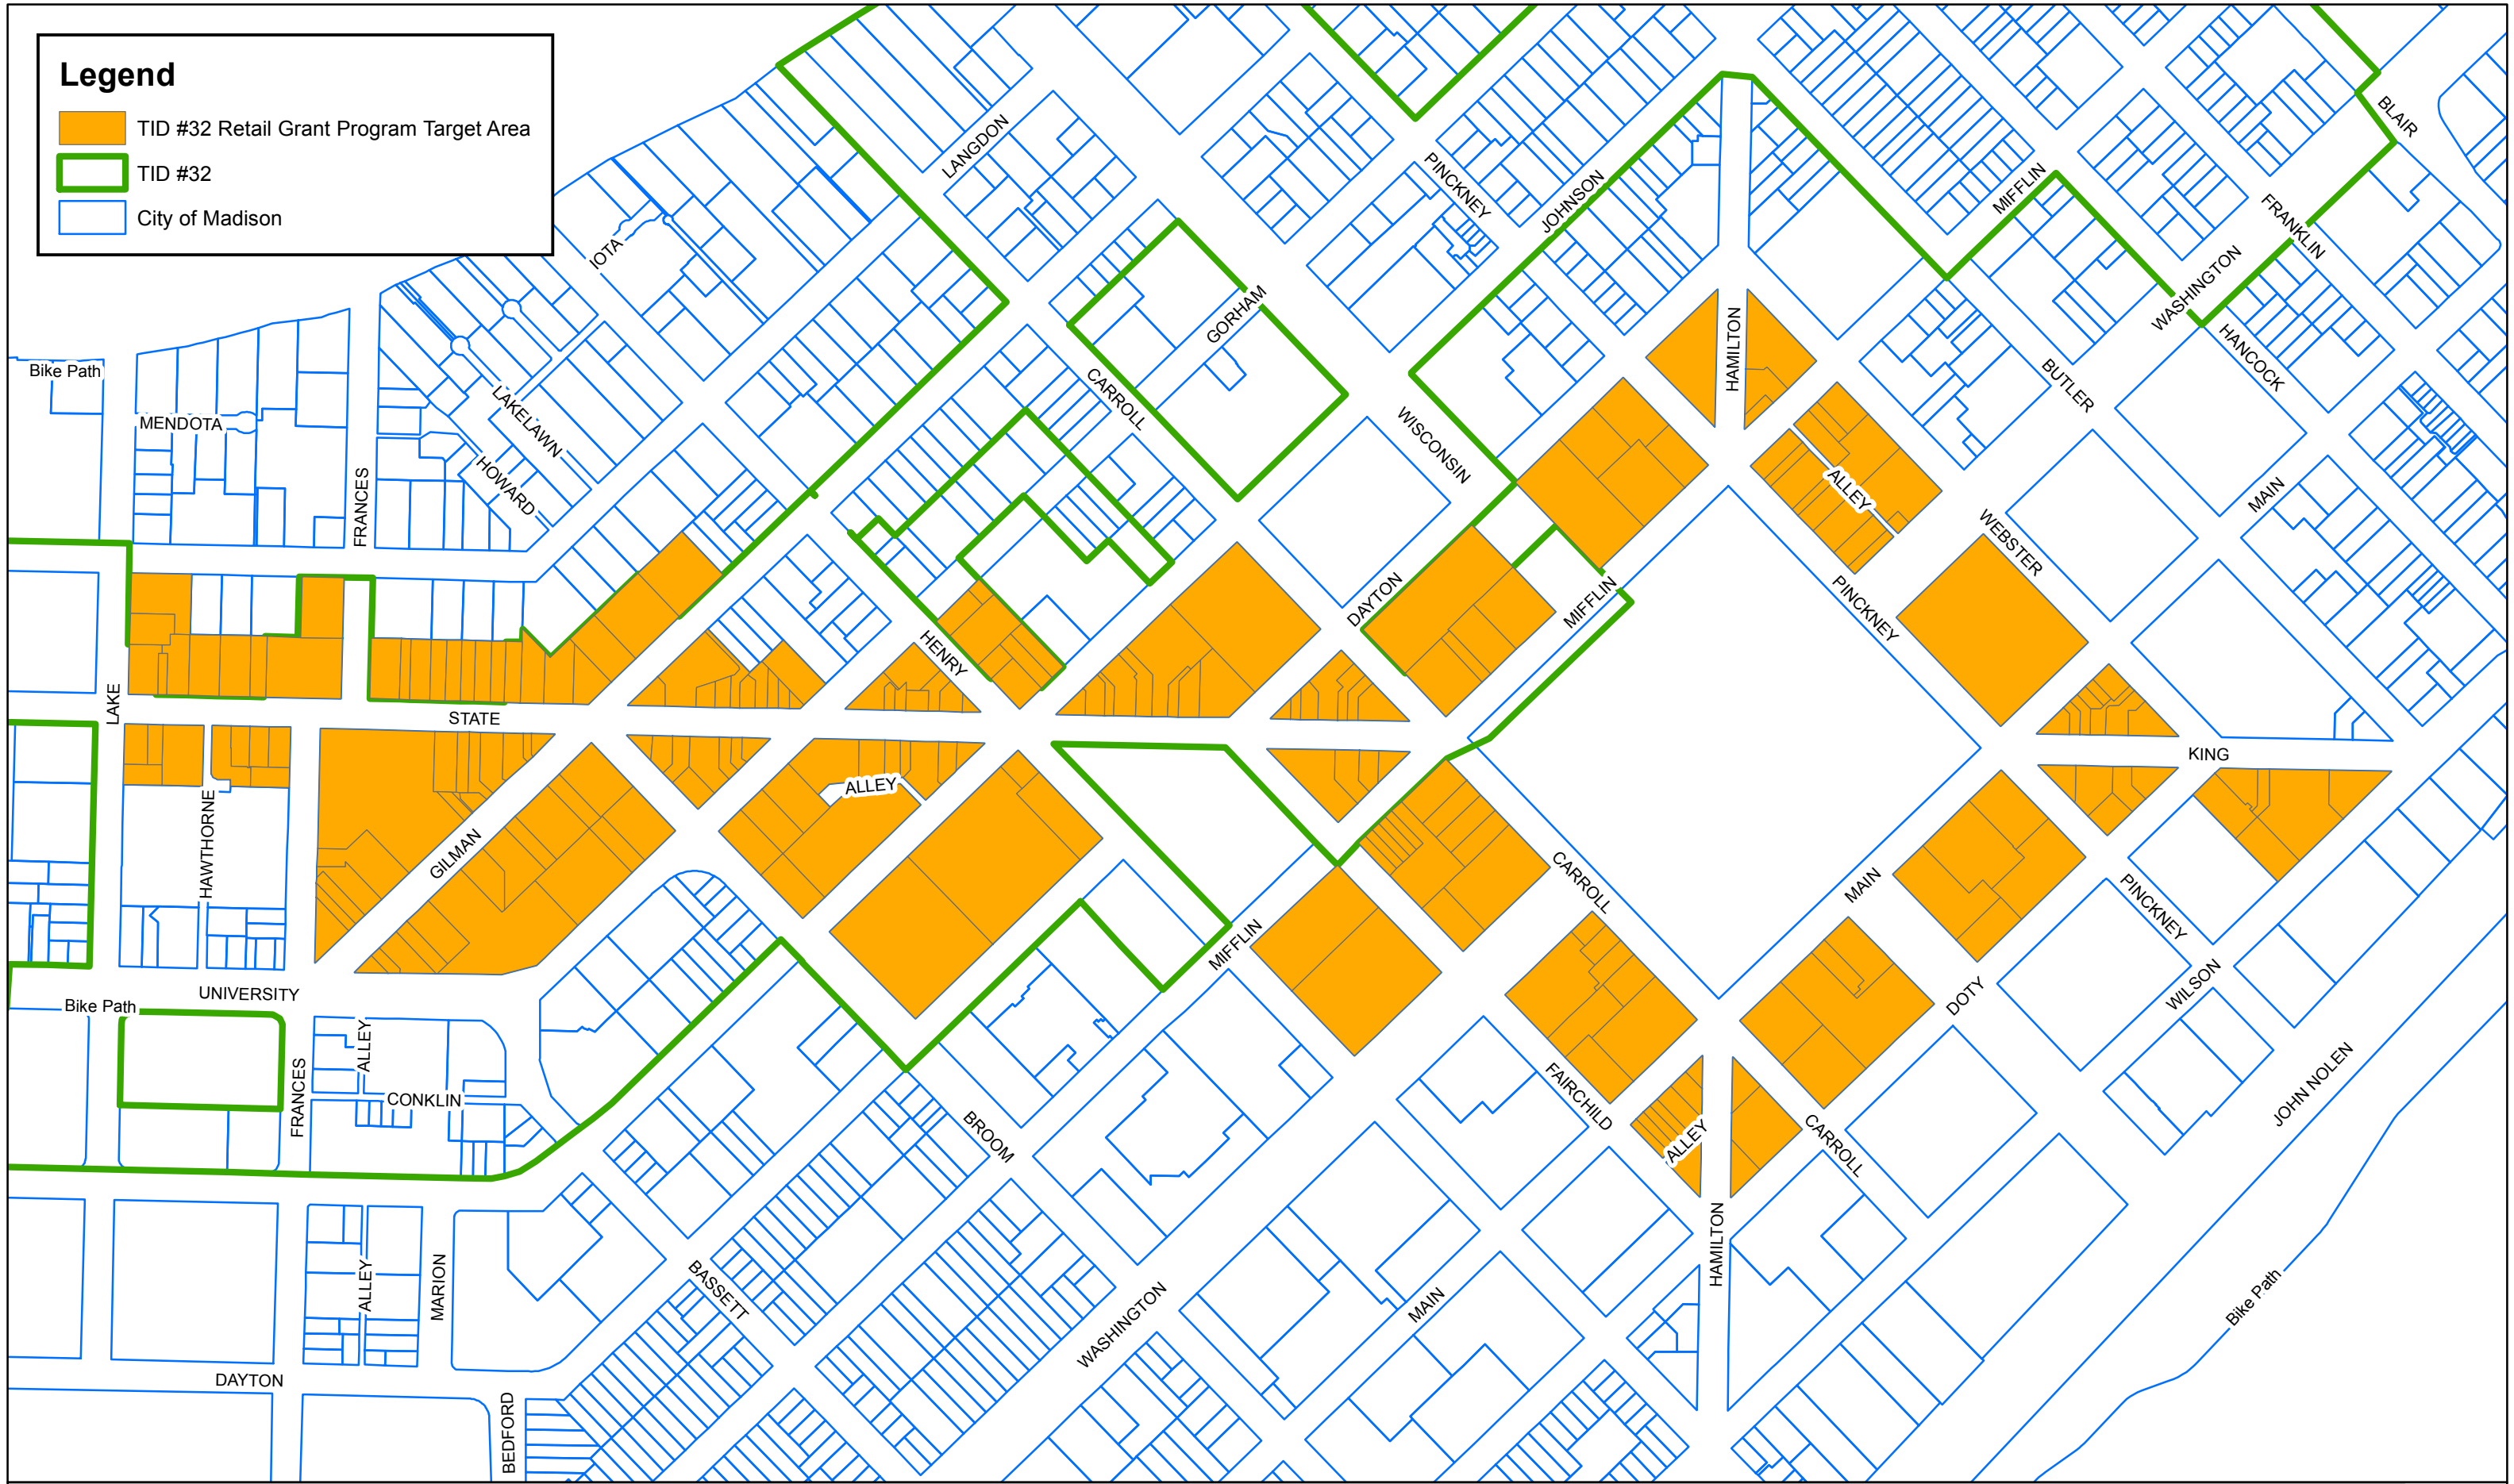

**Legend**

- TID #32 Retail Grant Program Target Area
- TID #32
- City of Madison