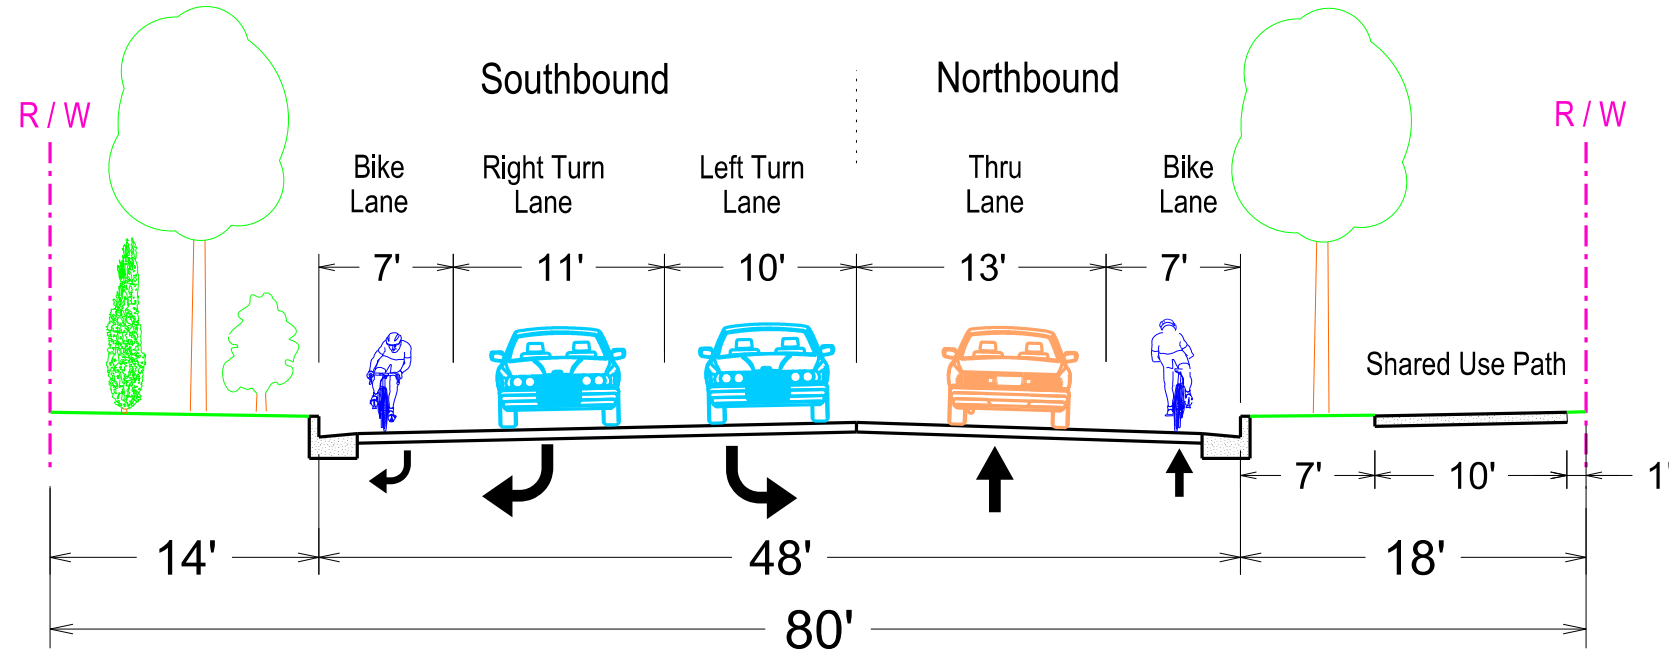

### City View Dr from Lien Rd to 150' North

### City View Dr from 150' North to Golden Dusk Pkwy (Temporary)

PLOT SCALE:

PLOT NAME:

REV. DATE:

ORIGINATOR: CITY OF MADISON, TRAFFIC ENG. DIV.

### City View Dr from North of RR to Existing City View Dr

PLOT SCALE:

PLOT NAME:

REV. DATE:

ORIGINATOR: CITY OF MADISON, TRAFFIC ENG. DIV.

### Crossroads Dr from City View Dr to Existing Crossroads Dr

PLOT SCALE:

PLOT NAME:

REV. DATE:

ORIGINATOR: CITY OF MADISON, TRAFFIC ENG. DIV.