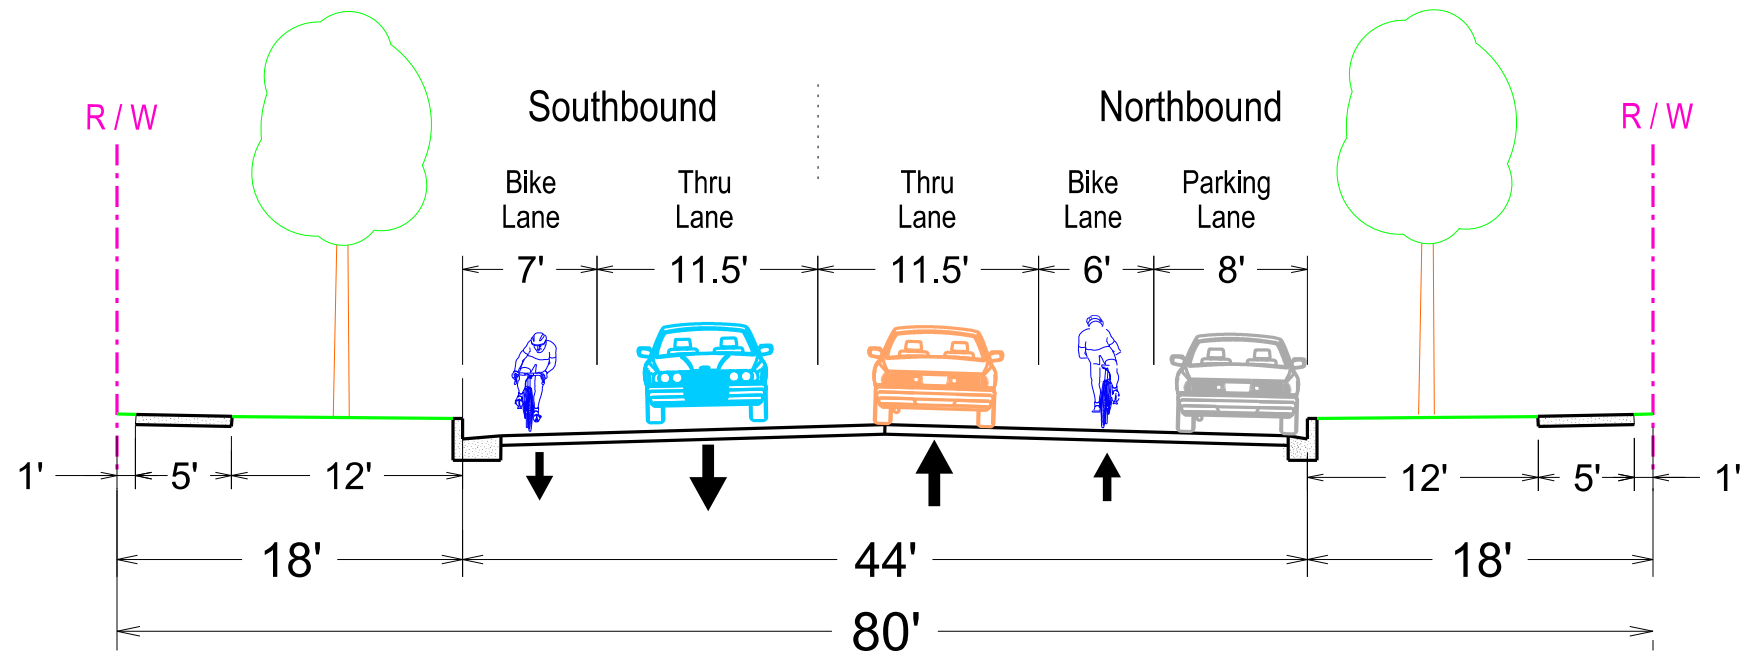

### City View Dr from 150' North to Golden Dusk Pkwy (Temporary)

PLOT SCALE:

PLOT NAME:

REV. DATE:

ORIGINATOR: CITY OF MADISON, TRAFFIC ENG. DIV.

### City View Dr at Future Path Crossing South of RR

### City View Dr from North of RR to Existing City View Dr

PLOT SCALE:

PLOT NAME:

REV. DATE:

ORIGINATOR: CITY OF MADISON, TRAFFIC ENG. DIV.

### Crossroads Dr from City View Dr to Existing Crossroads Dr

PLOT SCALE:

PLOT NAME:

REV. DATE:

ORIGINATOR: CITY OF MADISON, TRAFFIC ENG. DIV.