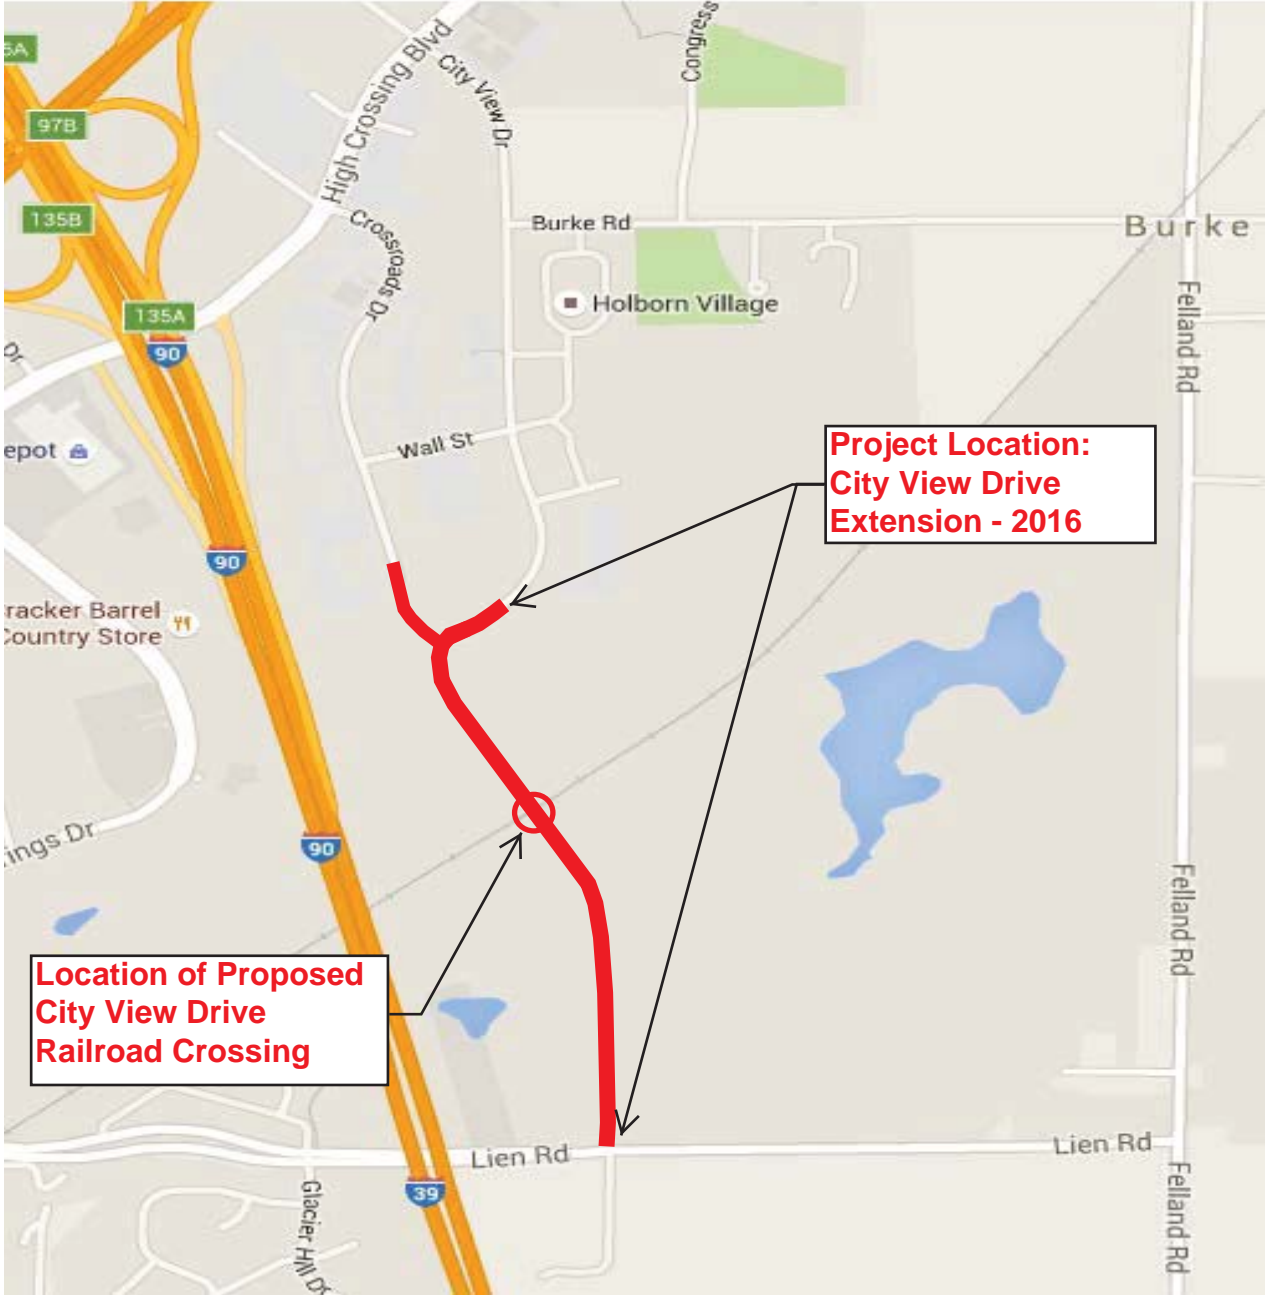

### City View Dr from Lien Rd to 150' North

### City View Dr from 150' North to Golden Dusk Pkwy (Temporary)

PLOT SCALE:

PLOT NAME:

REV. DATE:

ORIGINATOR: CITY OF MADISON, TRAFFIC ENG. DIV.

### City View Dr at Future Path Crossing South of RR

### City View Dr from North of RR to Existing City View Dr

PLOT SCALE:

PLOT NAME:

REV. DATE:

ORIGINATOR: CITY OF MADISON, TRAFFIC ENG. DIV.