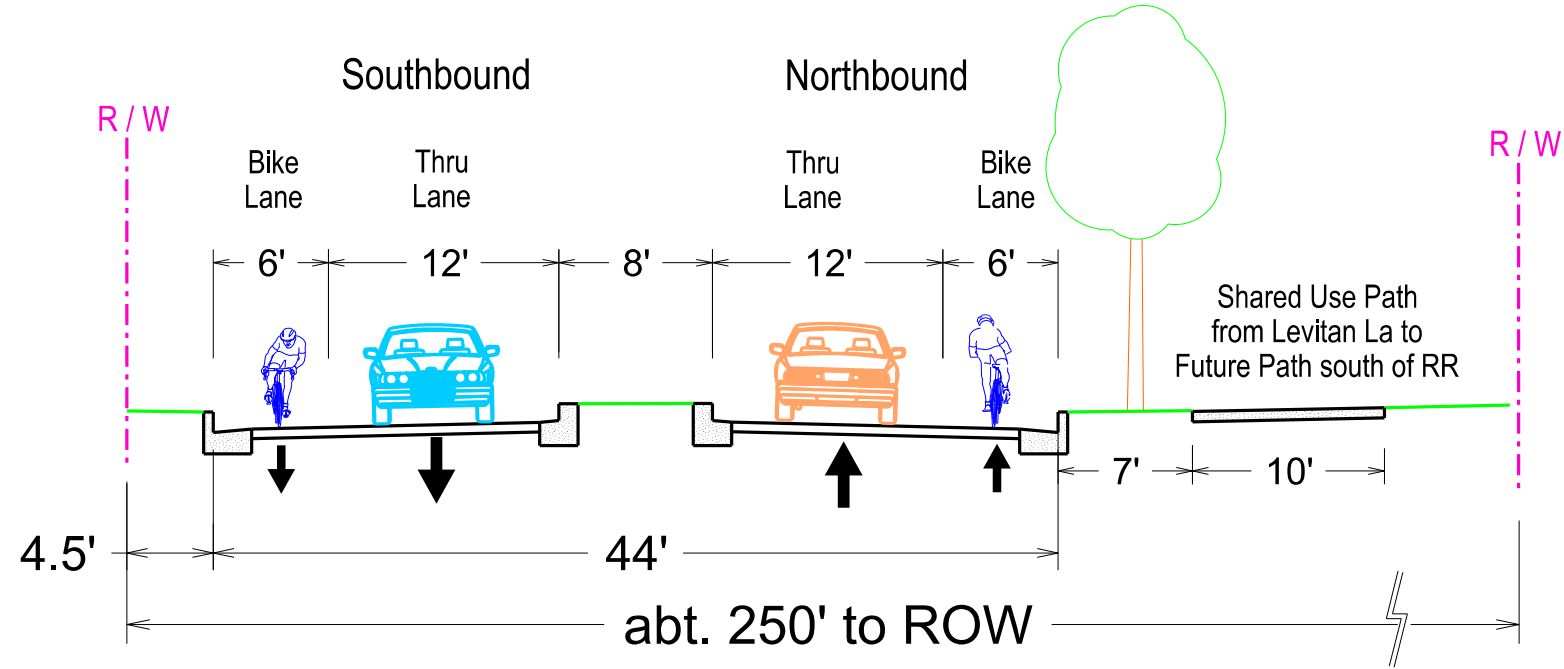

### City View Dr from 150' North to Golden Dusk Pkwy (Temporary)

PLOT SCALE:

PLOT NAME:

REV. DATE:

ORIGINATOR: CITY OF MADISON, TRAFFIC ENG. DIV.

### City View Dr at Future Path Crossing South of RR

### City View Dr from North of RR to Existing City View Dr

PLOT SCALE:

PLOT NAME:

REV. DATE:

ORIGINATOR: CITY OF MADISON, TRAFFIC ENG. DIV.

### Crossroads Dr from City View Dr to Existing Crossroads Dr

PLOT SCALE:

PLOT NAME:

REV. DATE:

ORIGINATOR: CITY OF MADISON, TRAFFIC ENG. DIV.