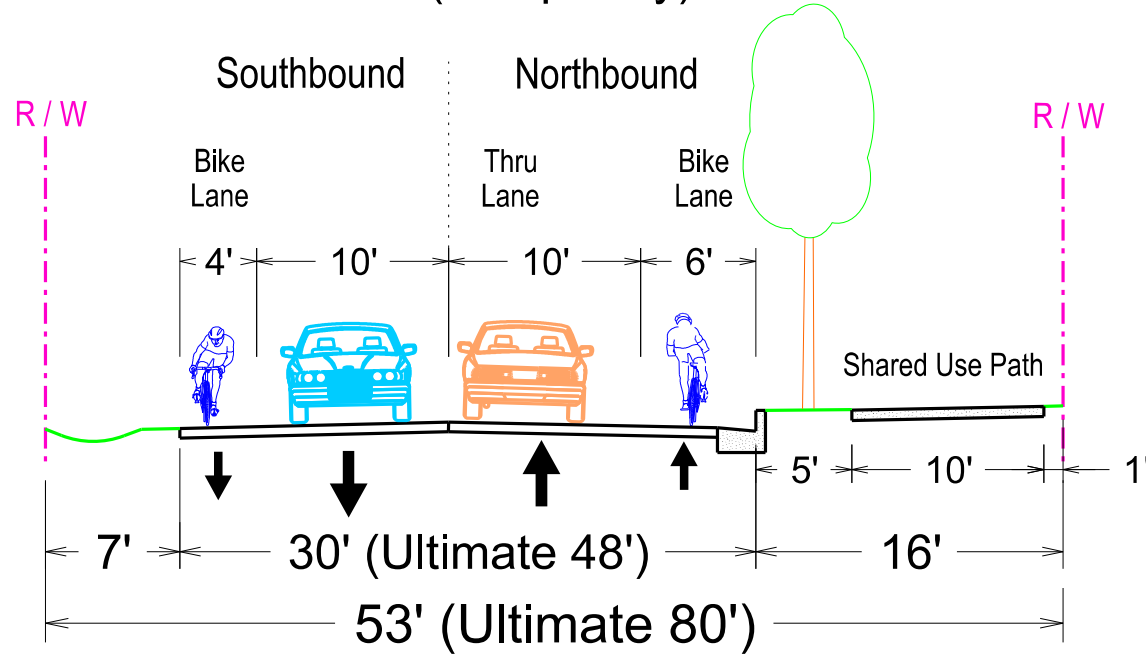

### City View Dr from Lien Rd to 150' North

### City View Dr from 150' North to Golden Dusk Pkwy (Temporary)

PLOT SCALE:

PLOT NAME:

REV. DATE:

ORIGINATOR: CITY OF MADISON, TRAFFIC ENG. DIV.

### City View Dr from North of RR to Existing City View Dr

PLOT SCALE:

PLOT NAME:

REV. DATE:

ORIGINATOR: CITY OF MADISON, TRAFFIC ENG. DIV.

### Crossroads Dr from City View Dr to Existing Crossroads Dr

PLOT SCALE:

PLOT NAME:

REV. DATE:

ORIGINATOR: CITY OF MADISON, TRAFFIC ENG. DIV.