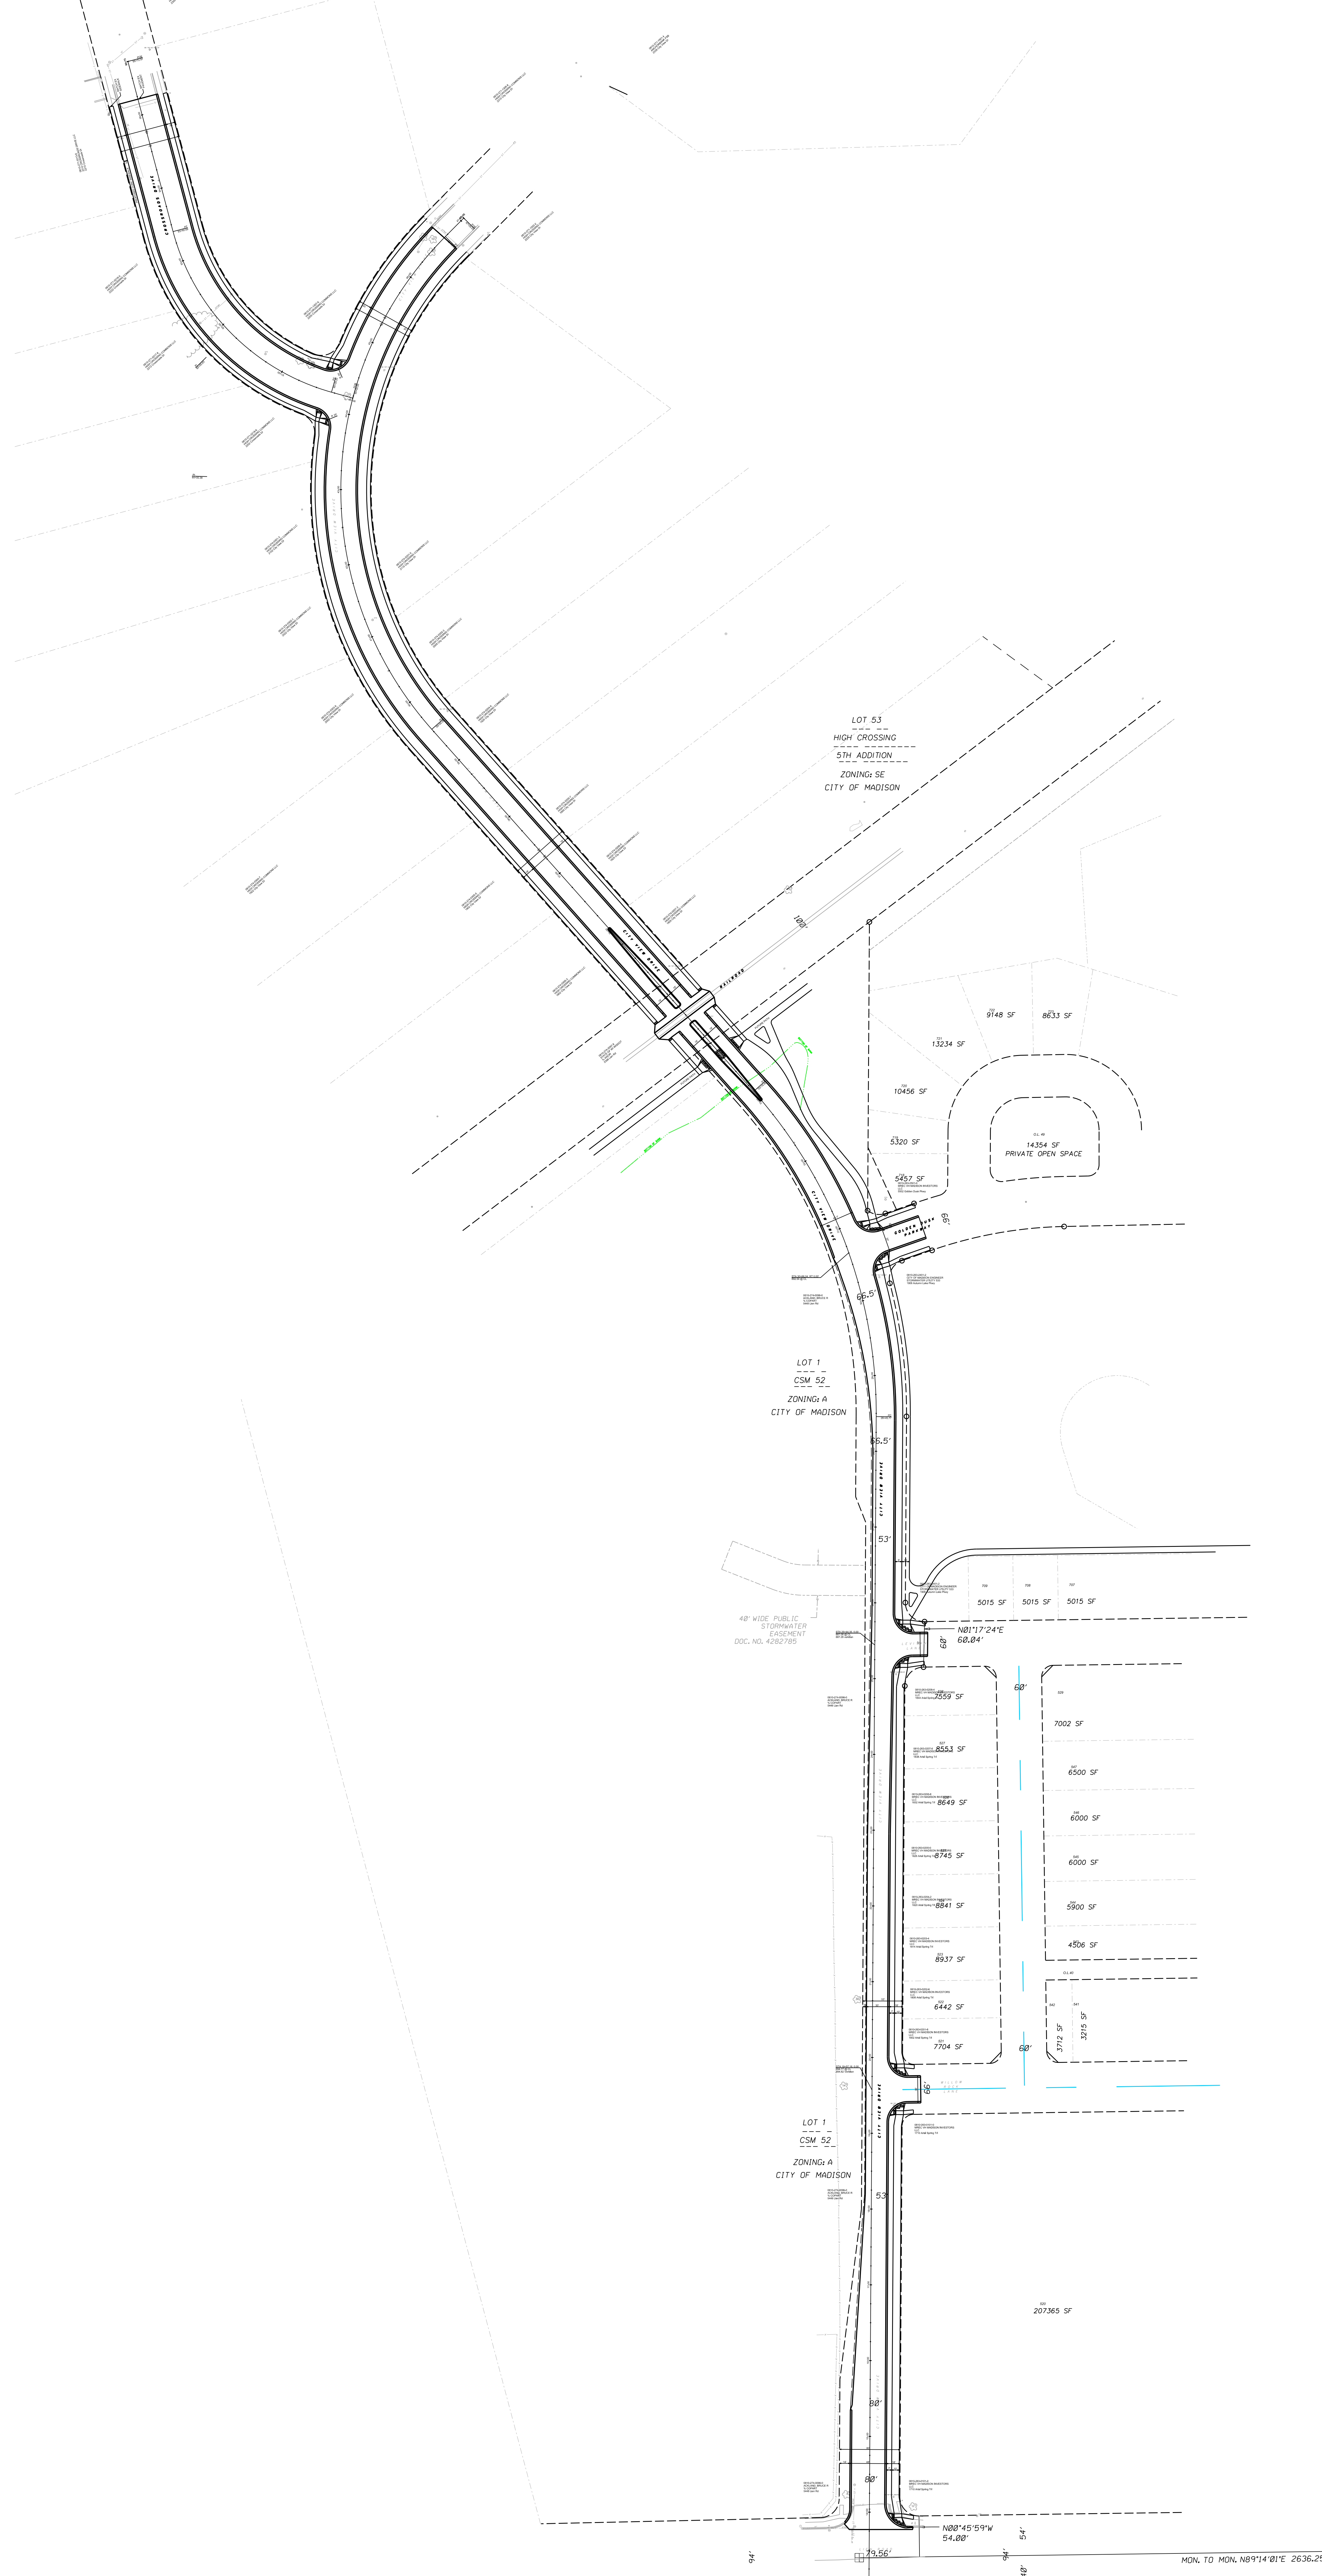

### City View Dr from Lien Rd to 150' North

### City View Dr from 150' North to Golden Dusk Pkwy (Temporary)

PLOT SCALE:

PLOT NAME:

REV. DATE:

ORIGINATOR: CITY OF MADISON, TRAFFIC ENG. DIV.

### City View Dr from North of RR to Existing City View Dr

PLOT SCALE:

PLOT NAME:

REV. DATE:

ORIGINATOR: CITY OF MADISON, TRAFFIC ENG. DIV.

### Crossroads Dr from City View Dr to Existing Crossroads Dr

PLOT SCALE:

PLOT NAME:

REV. DATE:

ORIGINATOR: CITY OF MADISON, TRAFFIC ENG. DIV.