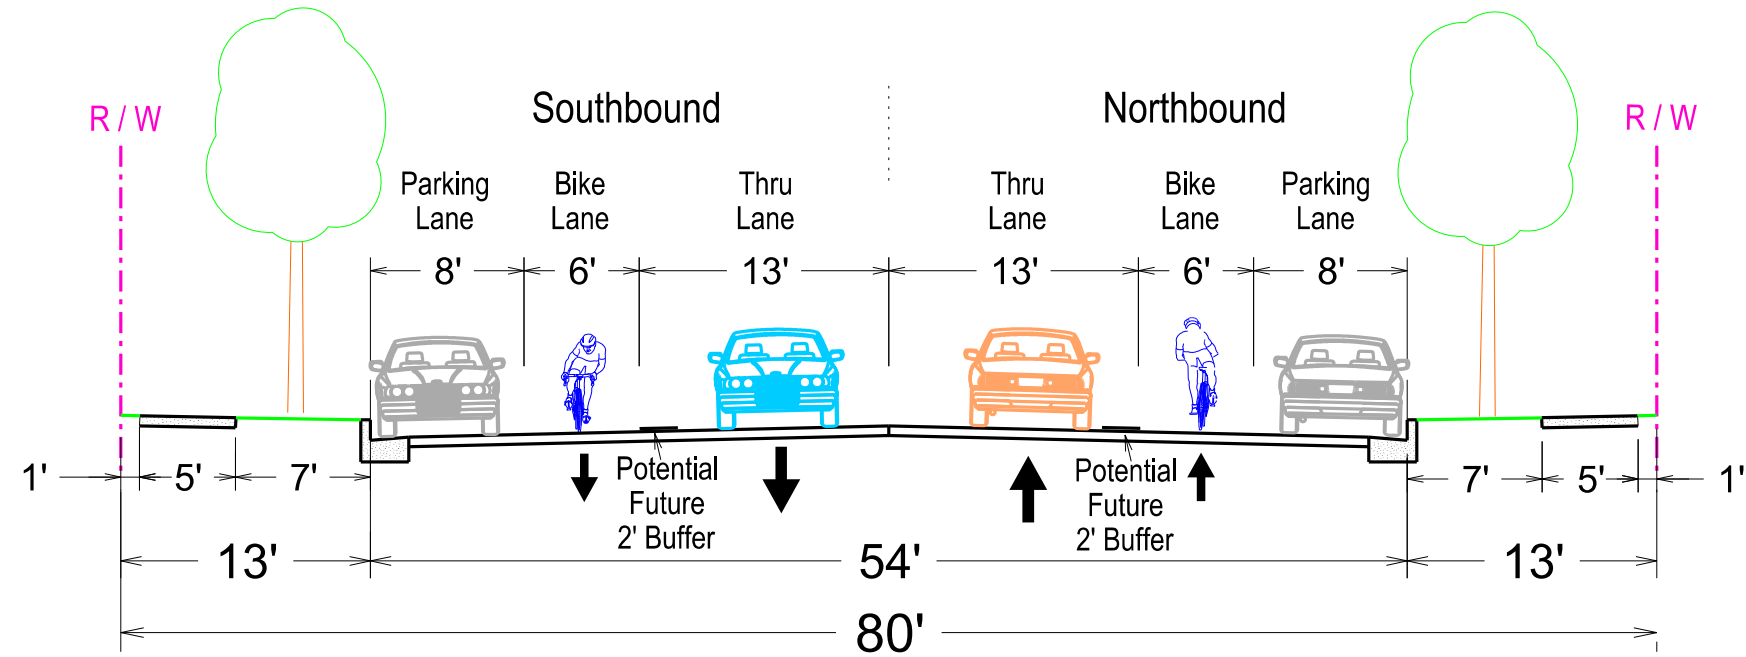

### City View Dr from North of RR to Existing City View Dr

PLOT SCALE:

PLOT NAME:

REV. DATE:

ORIGINATOR: CITY OF MADISON, TRAFFIC ENG. DIV.

### Crossroads Dr from City View Dr to Existing Crossroads Dr

PLOT SCALE:

PLOT NAME:

REV. DATE:

ORIGINATOR: CITY OF MADISON, TRAFFIC ENG. DIV.