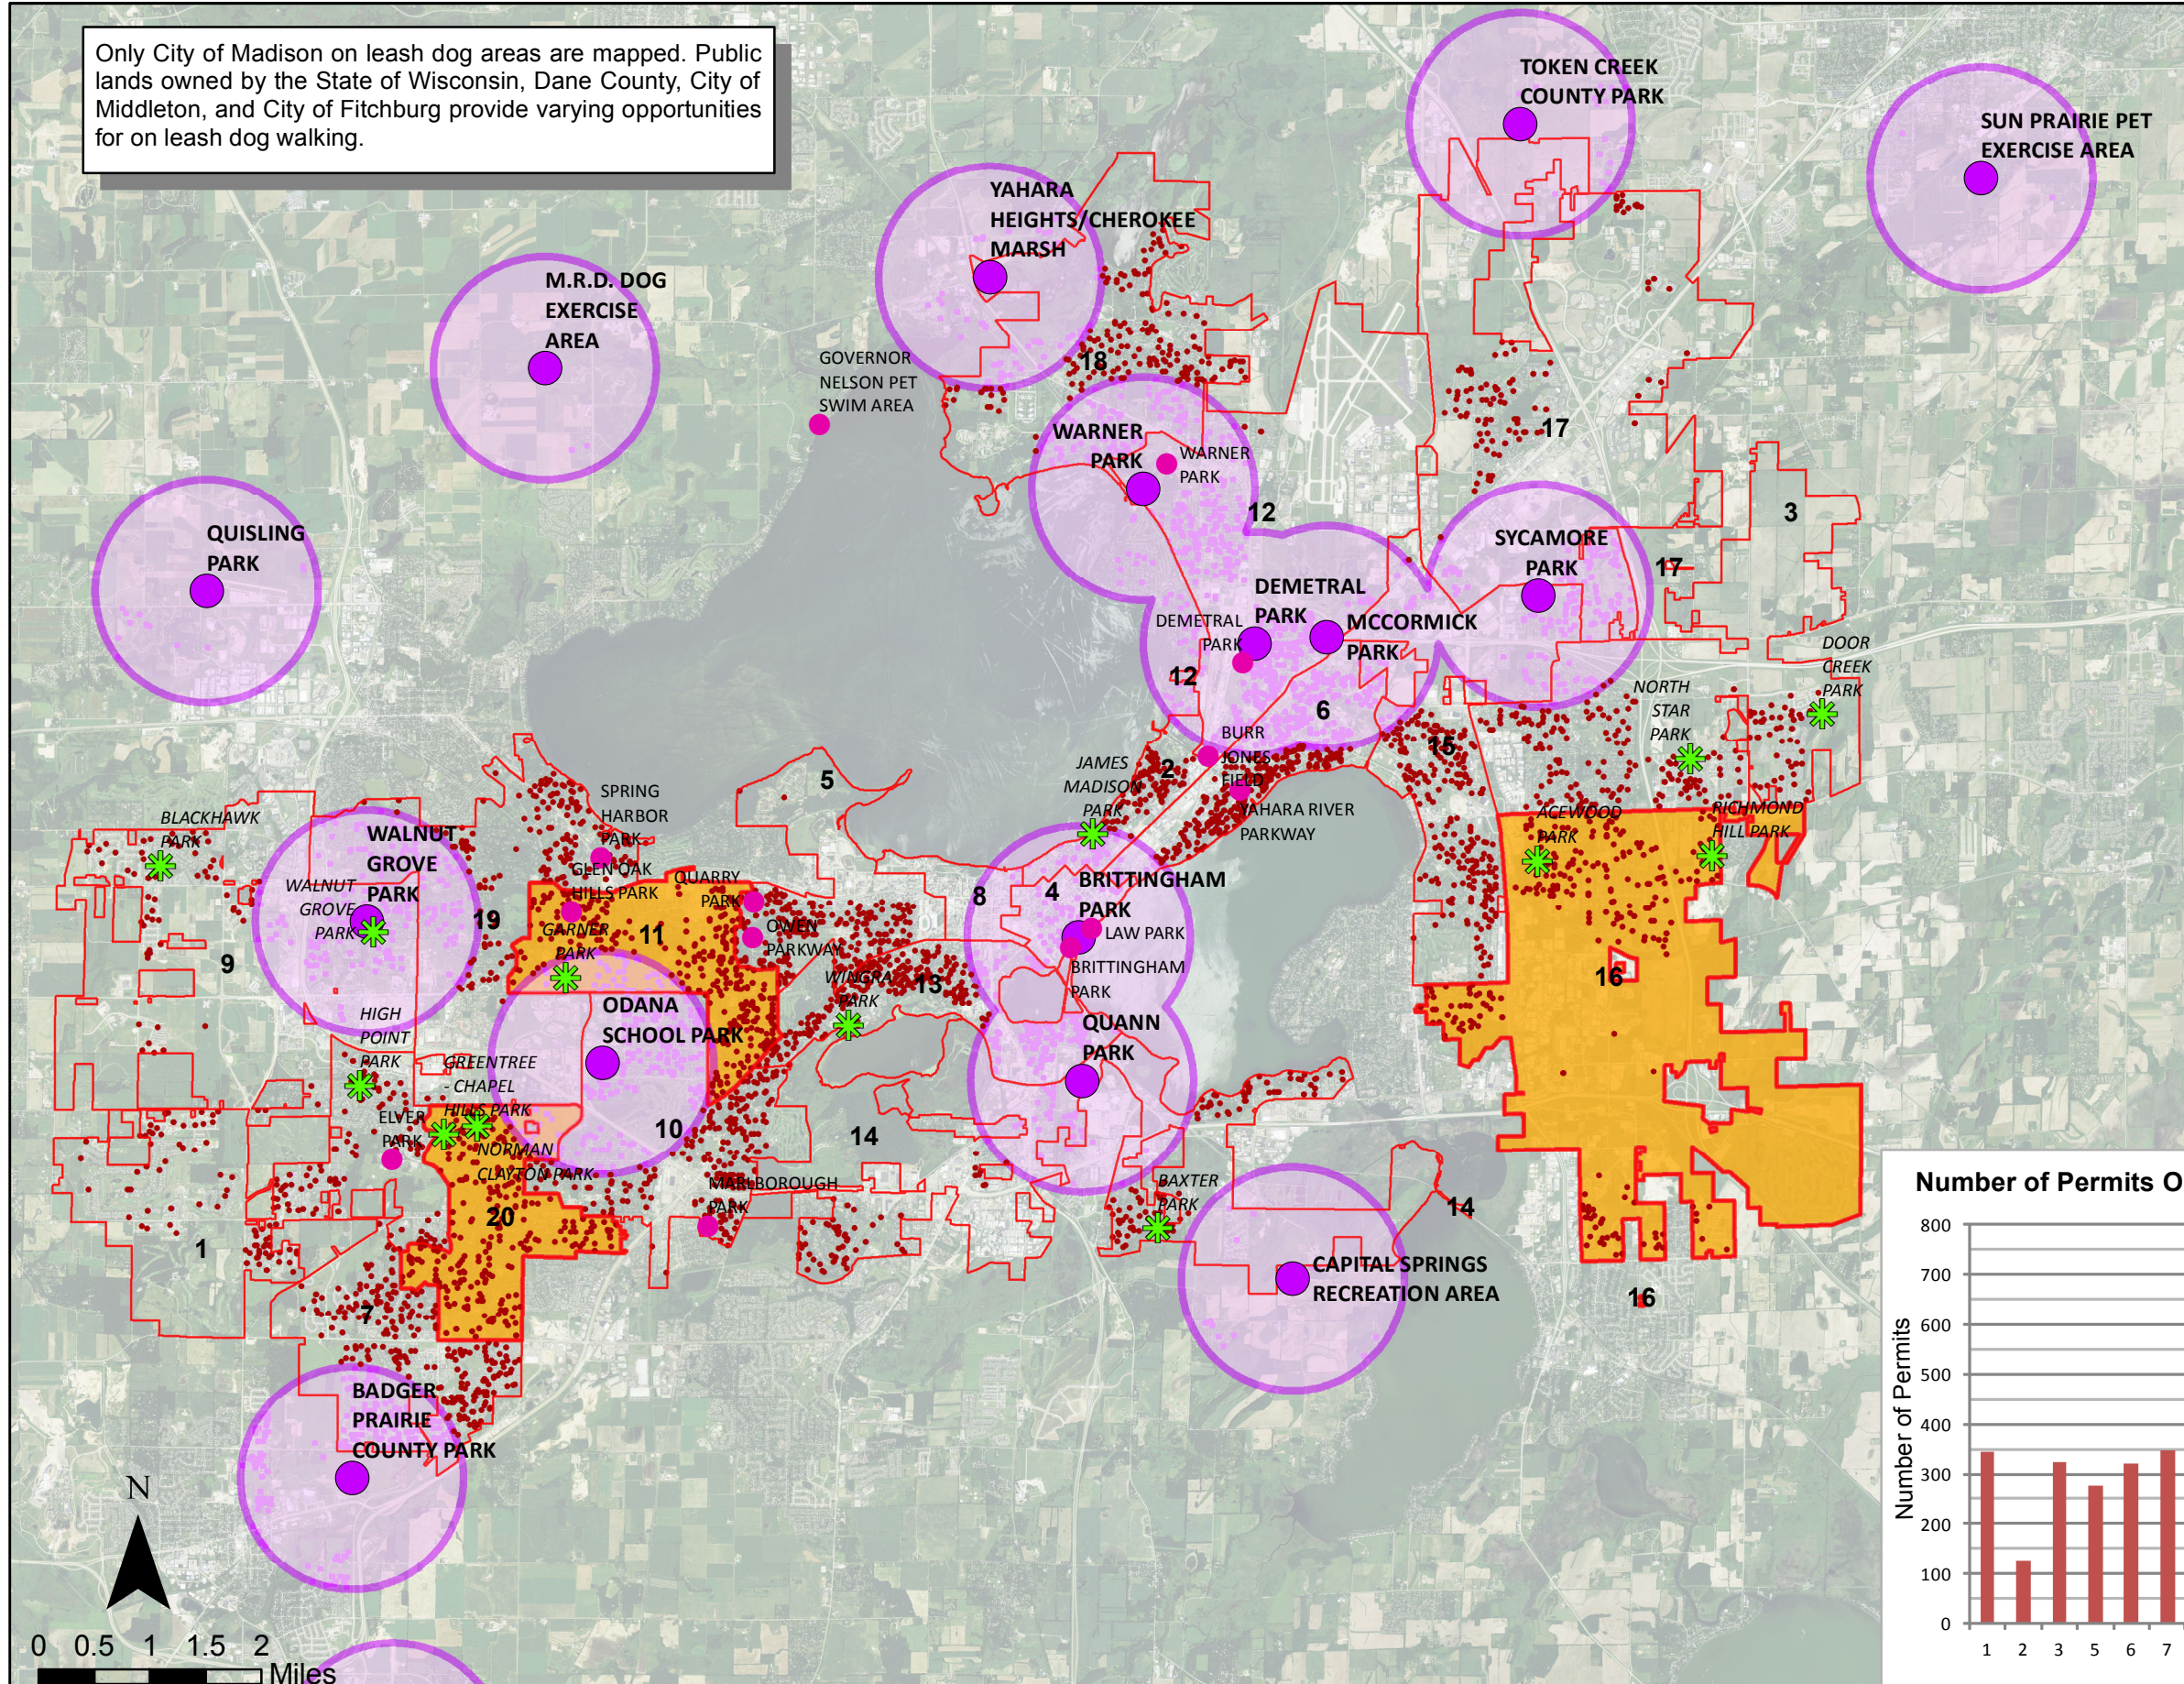

Only City of Madison on leash dog areas are mapped. Public lands owned by the State of Wisconsin, Dane County, City of Middleton, and City of Fitchburg provide varying opportunities for on leash dog walking.

Dog Park Deficient Areas (Based on annual permit sales as of July 2015)

LEGEND

- 1 Mile Distance from Off Leash Dog Park

Dog Exercise Areas

- OFF LEASH
- ON LEASH
- PILOT ON LEASH

Permit Holders

- Dog Park Permit Holders > 1 Mile from Dog Park
- Dog Park Permit Holders < 1 Mile from Dog Park

Alder District Boundaries

- Alder District Boundaries
- 11 Alder districts with the greatest # of dog license holders not within 1 mile of off leash dog exercise area

The following locations have been anecdotally identified as areas used for unofficial dog walking:

- Research Park located near Research Park Blvd
- Southwest Bike Path south of Forest Hill Cemetery
- Edgewood Park and Pleasure Drive

Number of Permits Outside 1 Mile Buffer By Alder District