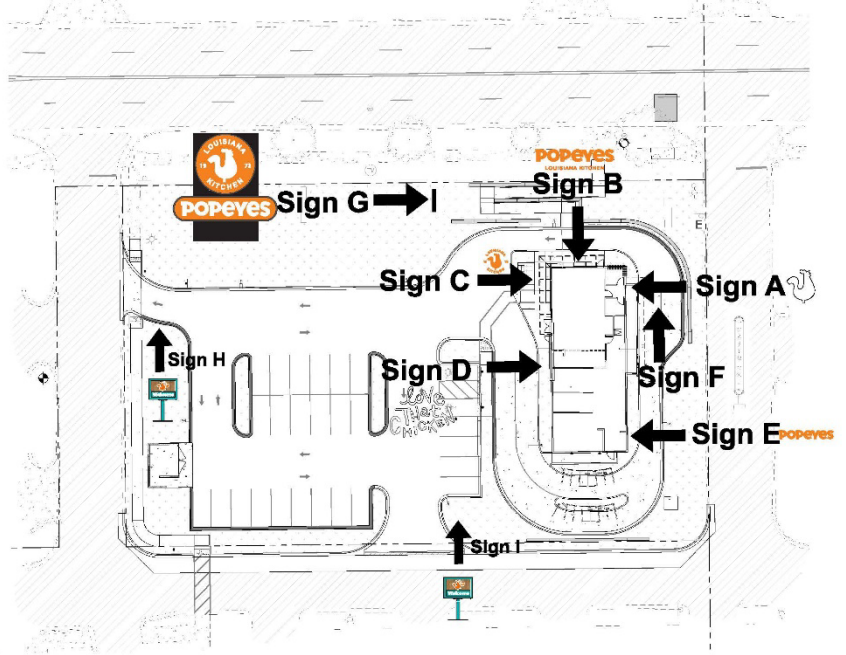

Sign H & I 3.1 sqft ea