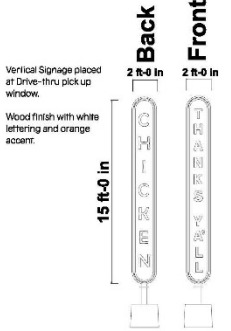

Signage

Sign F 30 sqft
Illuminated Drive-thru sign