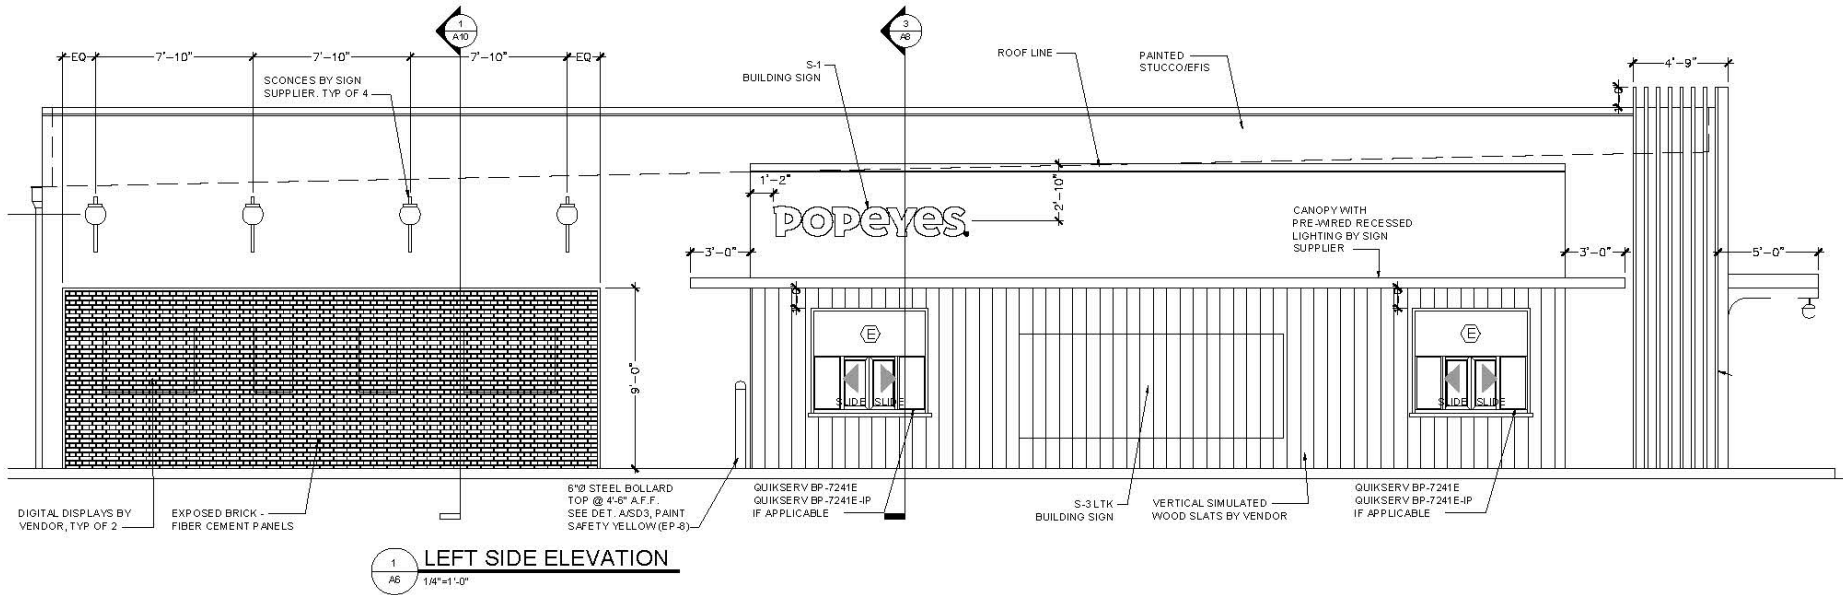

Building Elevations – Front (North)

Building Elevations – Side (West)

2 RIGHT SIDE ELEVATION

Building Elevations – Side (West)

Side Elevation

Building Elevations – Side (Easy)

Building Elevations – Side (West)

Building Elevations – Rear (South)

Thank You

Grading & Drainage

Signage

Sign A 29.5 sqft

Sign F 30 sqft
 Illuminated Drive-thru sign

Vertical Signage placed at Drive-thru pick-up window.
 Wood finish with white lettering and orange accent