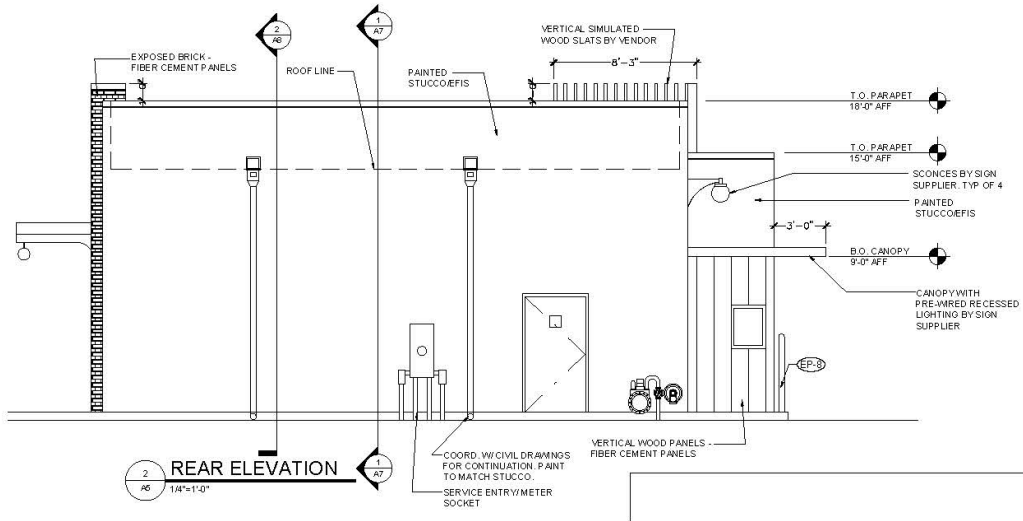

Building Elevations – Front (North)

Building Elevations – Side (West)

2 RIGHT SIDE ELEVATION

Building Elevations – Side (West)

Side Elevation

Building Elevations – Side (Easy)

Building Elevations – Side (West)

Building Elevations – Rear (South)

Thank You

Grading & Drainage

Signage

Sign A 29.5 sqft

Sign F 30 sqft
 Illuminated Drive-thru sign

Vertical Signage placed at Drive-thru pick-up window.
 Wood finish with white lettering and orange accent