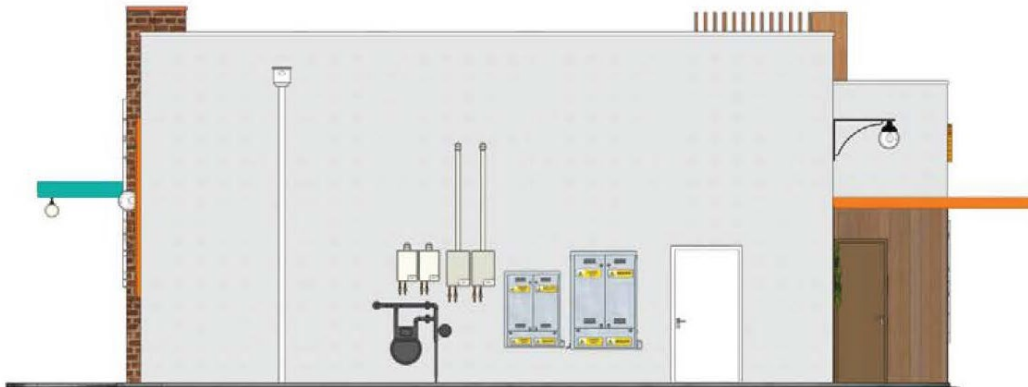

Building Elevations – Front (North)

Building Elevations – Side (West)

2 RIGHT SIDE ELEVATION

Building Elevations – Side (West)

Side Elevation

Building Elevations – Side (Easy)

Building Elevations – Side (West)

Building Elevations – Rear (South)

Thank You

Grading & Drainage

Signage

Sign A 29.5 sqft

Sign F 30 sqft
 Illuminated Drive-thru sign

Vertical Signage placed at Drive-thru pick-up window.
 Wood finish with white lettering and orange accent