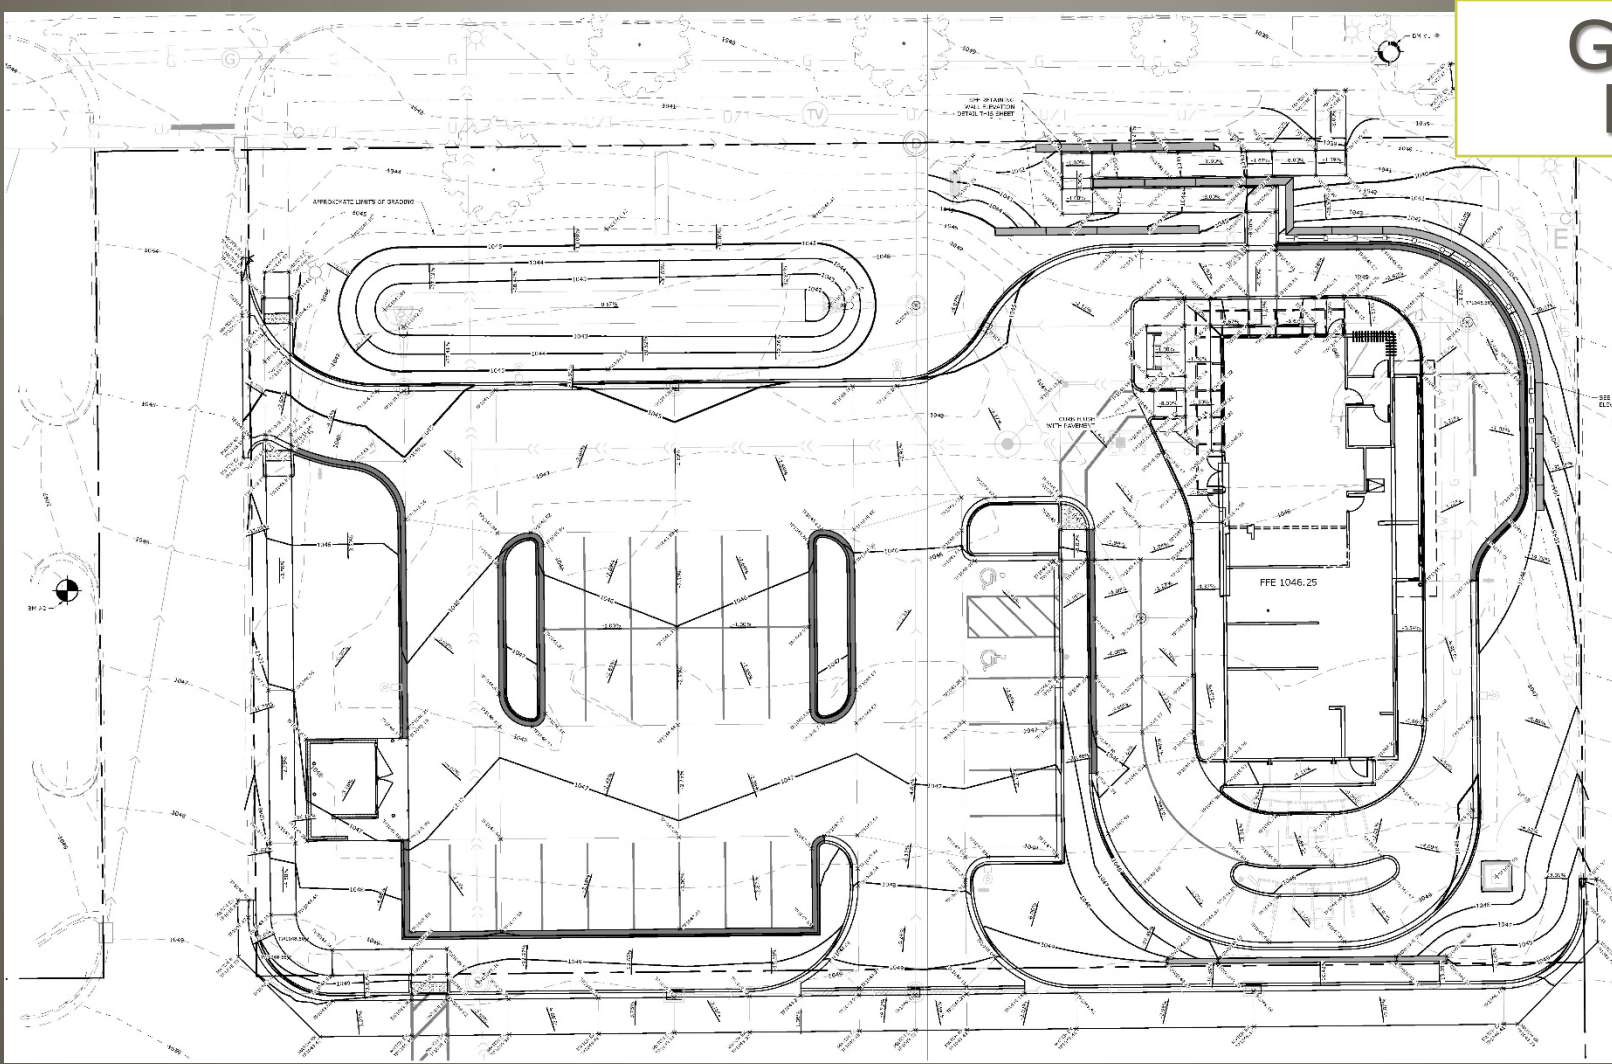

Use the table to indicate the quantity and points for all existing and proposed landscape elements.

Plant Type/ Element	Minimum Size at Installation	Points	Credits/ Existing Landscaping		New/ Proposed Landscaping	
			Quantity	Points Achieved	Quantity	Points Achieved
Overstory deciduous tree	2 1/2 inch caliper measured diameter at breast height (dbh)	35	0	0	10	350
Tall evergreen tree (i.e. pine, spruce)	5-6 feet tall	35	0	0	3	105
Ornamental tree	1 1/2 inch caliper	15	0	0	7	105
Upright evergreen shrub (i.e. arborvitae)	3-4 feet tall	10	0	0	2	20
Shrub, deciduous	#3 gallon container size, Min. 12"-24"	3	0	0	77	231
Shrub, evergreen	#3 gallon container size, Min. 12"-24"	4	0	0	38	152
Ornamental grasses/ perennials	#1 gallon container size, Min. 8"-18"	2	0	0	354	708
Ornamental/ decorative fencing or wall	n/a	4 per 10 lineal ft.	0	0	27	108
Existing significant specimen tree	Minimum size: 2 1/2 inch caliper dbh. *Trees must be within developed area and cannot comprise more than 30% of total required points.	14 per caliper inch dbh. Maximum points per tree: 200	1	200	0	0
Landscape furniture for public seating and/or transit connections	* Furniture must be within developed area, publically accessible, and cannot comprise more than 5% of total required points.	5 points per "seat"	0	0	0	0
Sub Totals			1	200	509	1779

Building Elevations – Front (North)

Building Elevations – Side (West)

2 RIGHT SIDE ELEVATION

Building Elevations – Side (West)

Side Elevation

Building Elevations – Side (Easy)

Building Elevations – Side (West)

Building Elevations – Rear (South)

Thank You

Grading & Drainage

Signage

Sign A 29.5 sqft

Sign F 30 sqft
 Illuminated Drive-thru sign

Vertical Signage placed at Drive-thru pick-up window.
 Wood finish with white lettering and orange accent