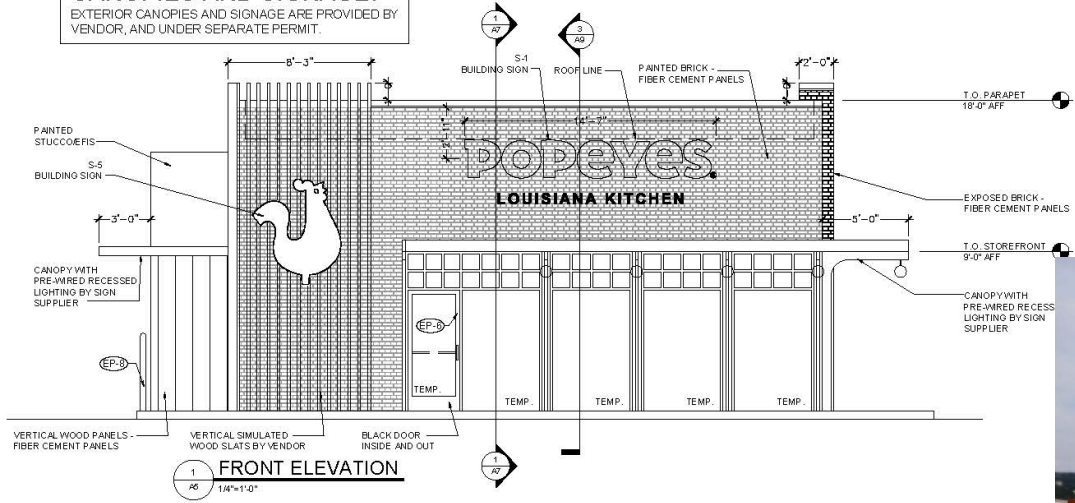

Building Perspective – Front/Side (North/West)

Building Perspective – Rear/Side (South/East)

Building Perspective – Front/Side (North/East)

CANOPIES AND SIGNAGE:

EXTERIOR CANOPIES AND SIGNAGE ARE PROVIDED BY VENDOR, AND UNDER SEPARATE PERMIT.

Building Elevations – Front (North)

Building Elevations – Side (West)

2 RIGHT SIDE ELEVATION

Building Elevations – Side (West)

Side Elevation

Building Elevations – Side (Easy)

Building Elevations – Side (West)

Building Elevations – Rear (South)

Thank You

Grading & Drainage

Signage

Sign A 29.5 sqft

Sign F 30 sqft
 Illuminated Drive-thru sign

Vertical Signage placed at Drive-thru pick-up window.
 Wood finish with white lettering and orange accent