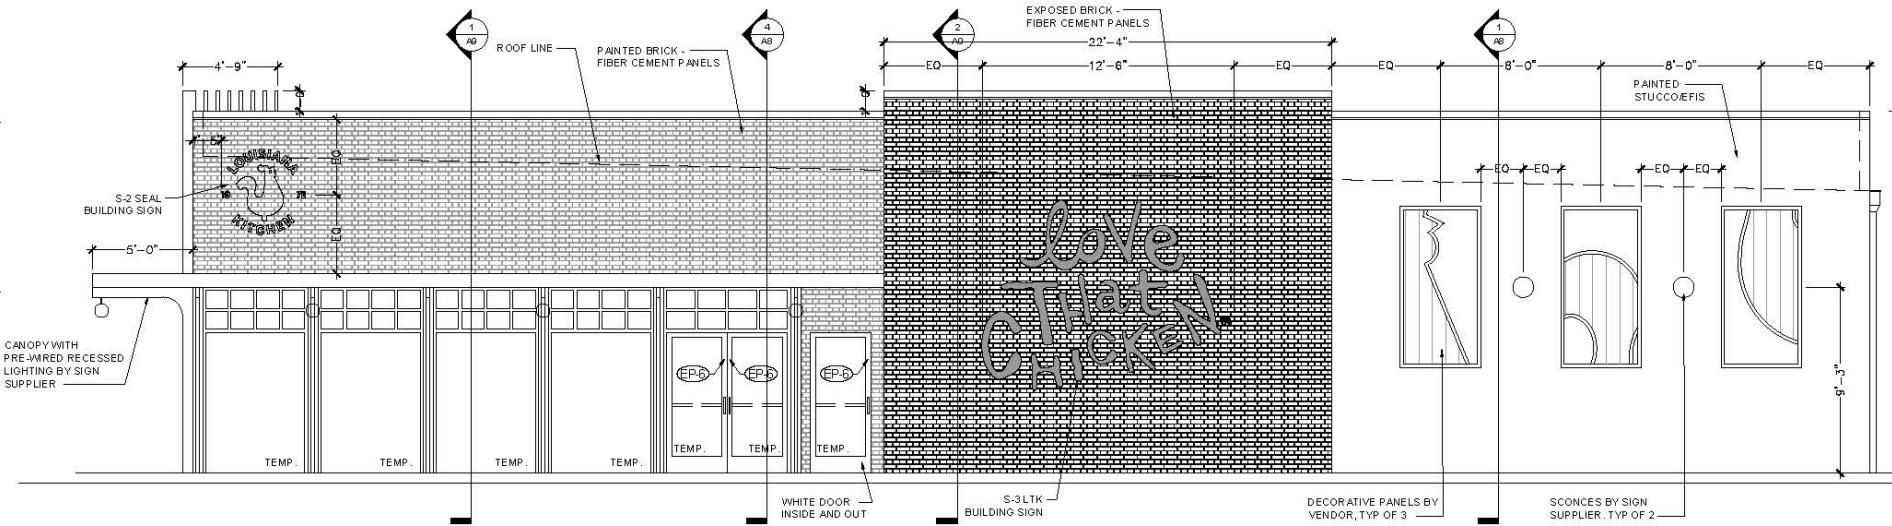

Building Perspective – Front/Side (North/West)

Building Perspective – Rear/Side (South/East)

Building Perspective – Front/Side (North/East)

CANOPIES AND SIGNAGE:

EXTERIOR CANOPIES AND SIGNAGE ARE PROVIDED BY VENDOR, AND UNDER SEPARATE PERMIT.

Building Elevations – Front (North)

Building Elevations – Side (West)

2 RIGHT SIDE ELEVATION

Building Elevations – Side (West)

Side Elevation

Building Elevations – Side (Easy)

Building Elevations – Side (West)

Building Elevations – Rear (South)

Thank You

Grading & Drainage

Signage

Sign A 29.5 sqft

Sign F 30 sqft
 Illuminated Drive-thru sign

Vertical Signage placed at Drive-thru pick-up window.
 Wood finish with white lettering and orange accent