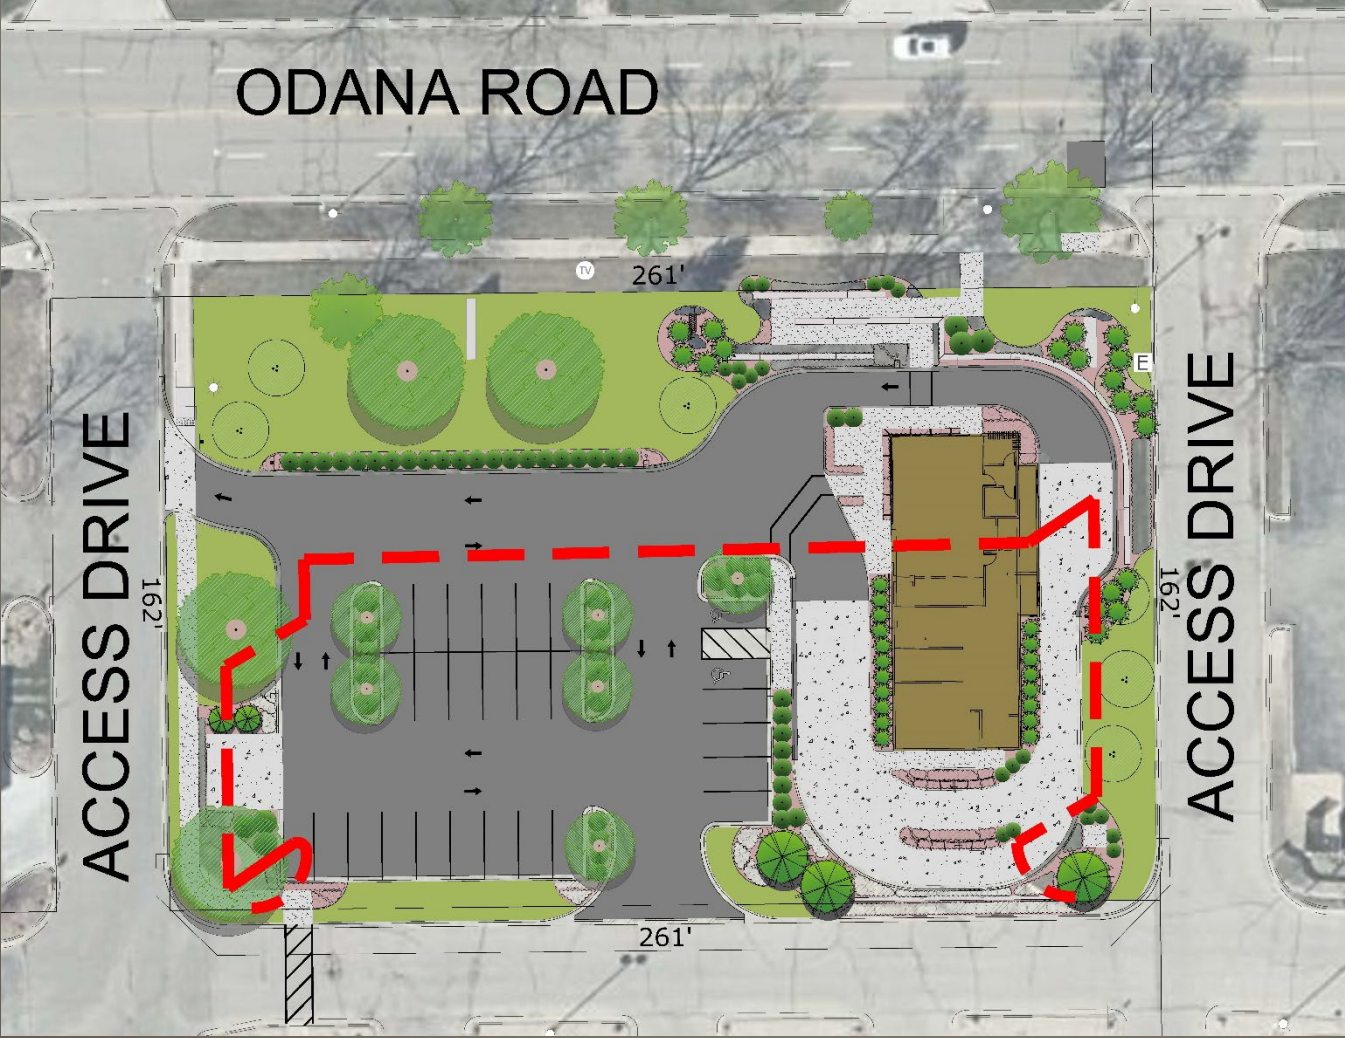

ACCESS DRIVE

JARED

BURGER KING

THE DIAMOND CENTER

DXL

BURGER KING

FRESH DRESS FOR LESS

BURLINGTON COAT FACTORY

Site Plan

Landscaping

ODANA ROAD

ACCESS DRIVE
162'

ACCESS DRIVE
162'

261'

261'

Tabulation of Points and Credits

Use the table to indicate the quantity and points for all existing and proposed landscape elements.

Plant Type/ Element	Minimum Size at Installation	Points	Credits/ Existing Landscaping		New/ Proposed Landscaping	
			Quantity	Points Achieved	Quantity	Points Achieved
Overstory deciduous tree	2 1/2 inch caliper measured diameter at breast height (dbh)	35	0	0	10	350
Tall evergreen tree (i.e. pine, spruce)	5-6 feet tall	35	0	0	3	105
Ornamental tree	1 1/2 inch caliper	15	0	0	7	105
Upright evergreen shrub (i.e. arborvitae)	3-4 feet tall	10	0	0	2	20
Shrub, deciduous	#3 gallon container size, Min. 12"-24"	3	0	0	77	231
Shrub, evergreen	#3 gallon container size, Min. 12"-24"	4	0	0	38	152
Ornamental grasses/ perennials	#1 gallon container size, Min. 8"-18"	2	0	0	354	708
Ornamental/ decorative fencing or wall	n/a	4 per 10 lineal ft.	0	0	27	108
Existing significant specimen tree	Minimum size: 2 1/2 inch caliper dbh. *Trees must be within developed area and cannot comprise more than 30% of total required points.	14 per caliper inch dbh. Maximum points per tree: 200	1	200	0	0
Landscape furniture for public seating and/or transit connections	* Furniture must be within developed area, publically accessible, and cannot comprise more than 5% of total required points.	5 points per "seat"	0	0	0	0
Sub Totals			1	200	509	1779