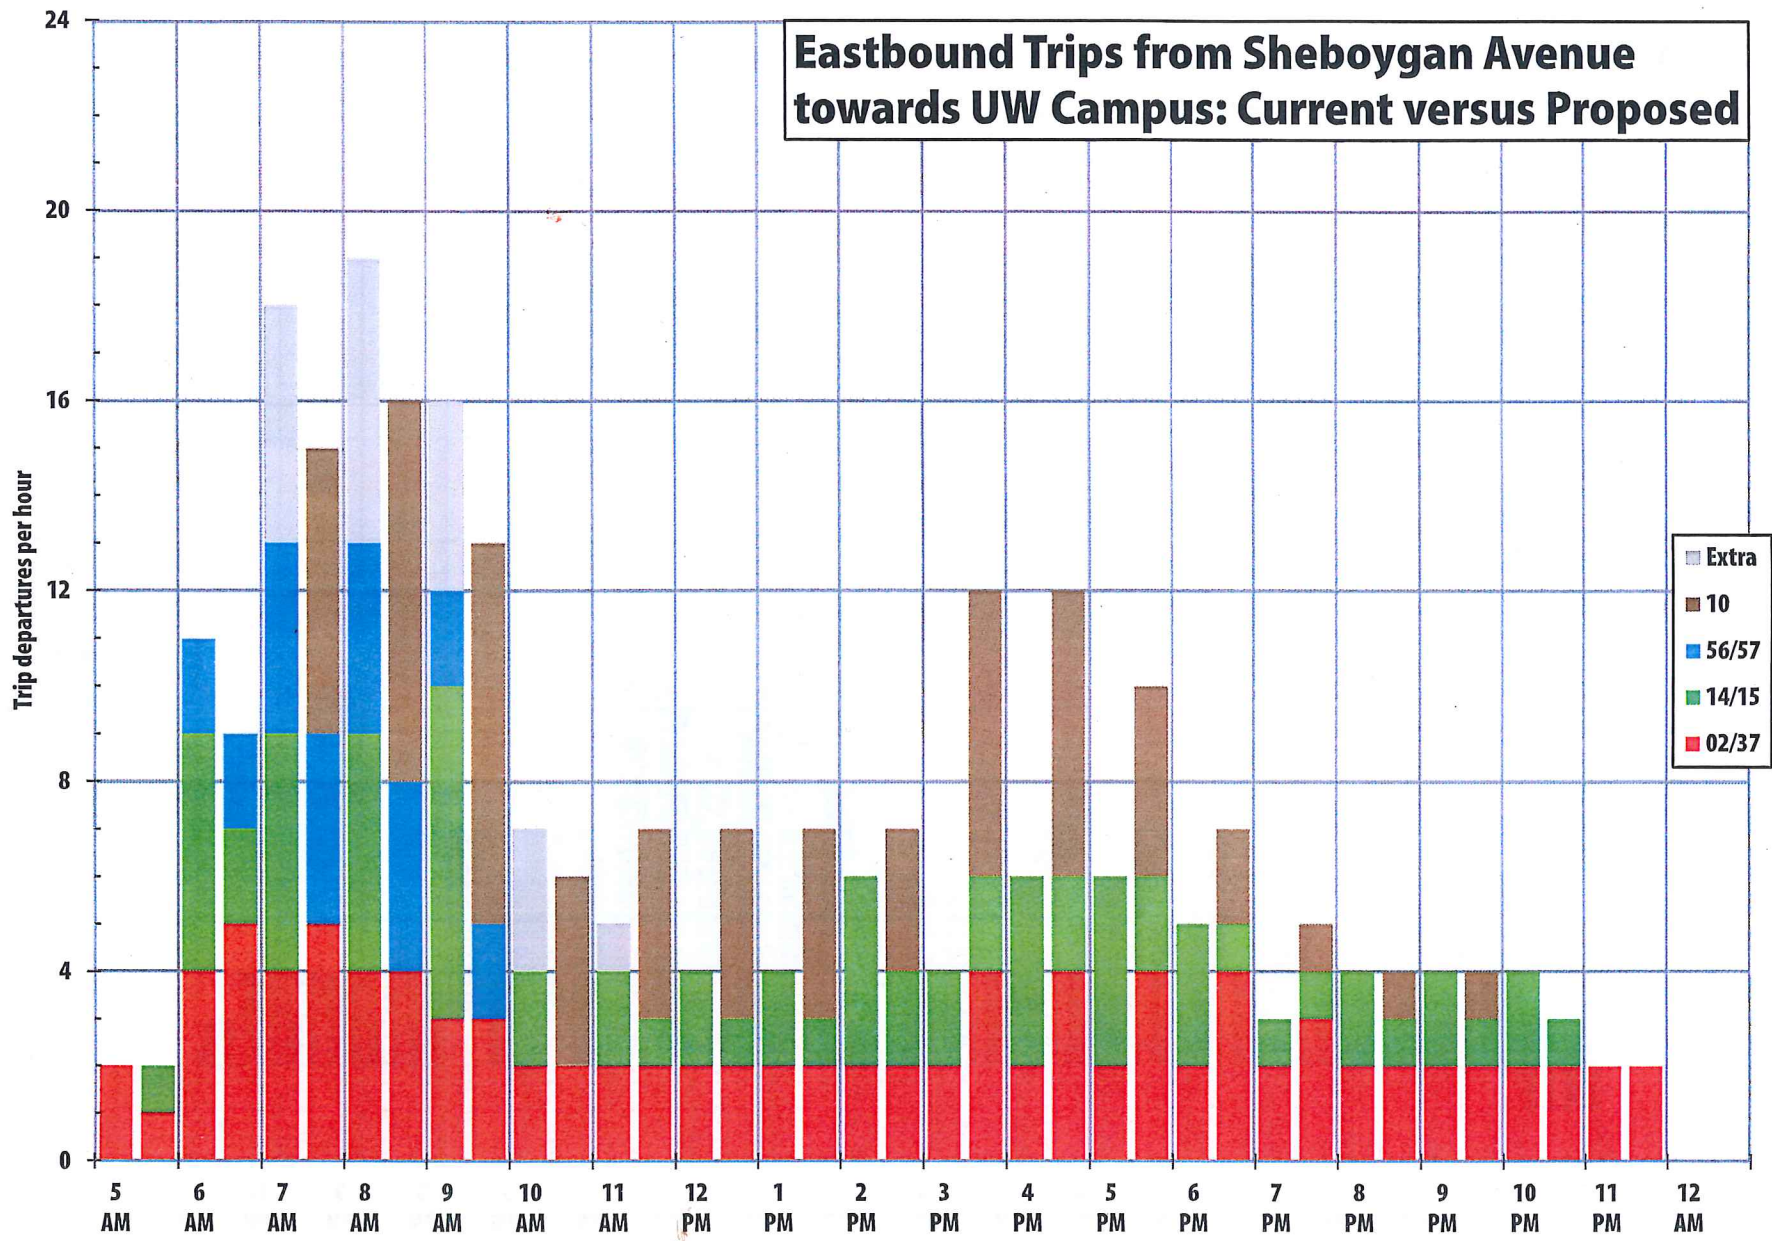

# Westbound Trips towards Sheboygan Avenue from UW Campus: Current versus Proposed

Left columns show current trips per hour, scheduled and extras; right columns shows proposed trips per hour - scheduled only ( extras unknown)

## Eastbound Trips from Sheboygan Avenue towards UW Campus: Current versus Proposed

Left columns show current trips per hour, scheduled and extras; right columns shows proposed trips per hour - scheduled only (extras unknown)