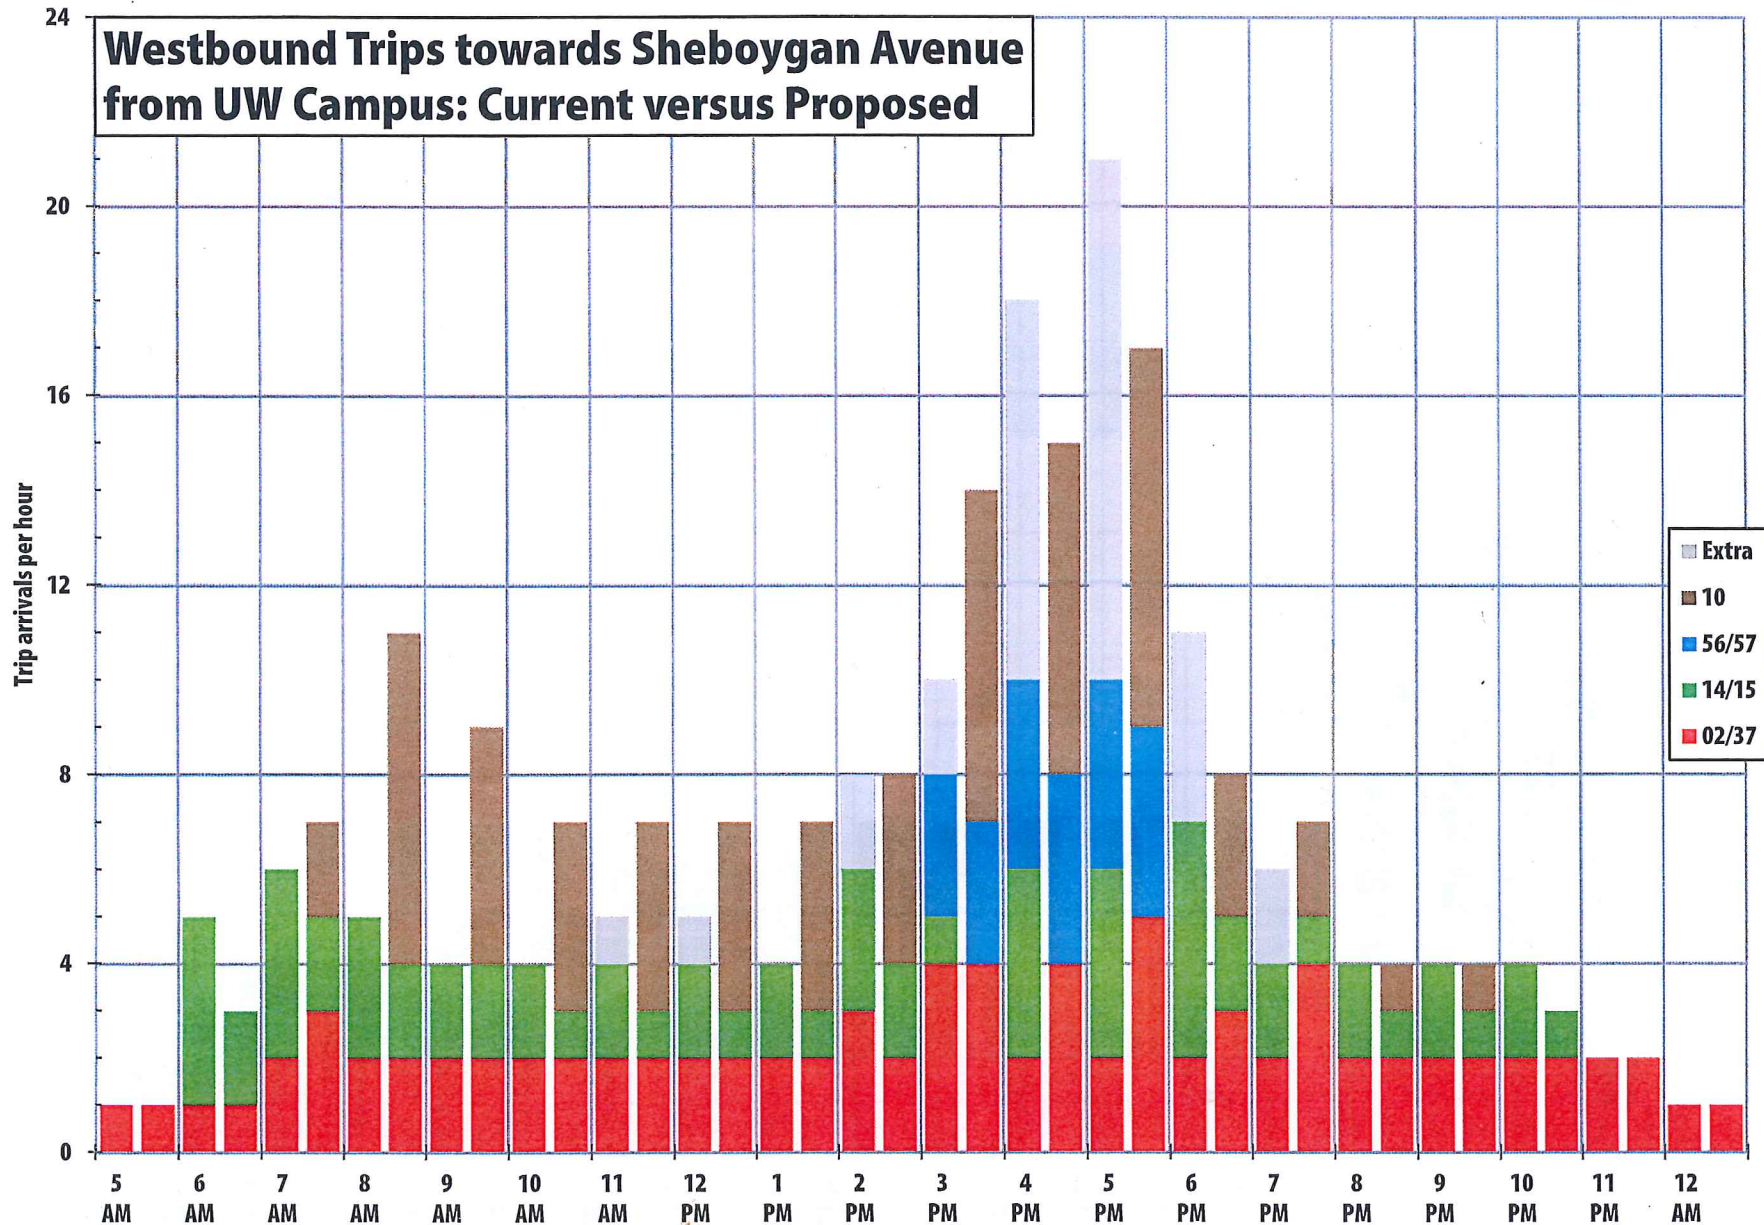

# Westbound Trips towards Sheboygan Avenue from UW Campus: Current versus Proposed

Left columns show current trips per hour, scheduled and extras; right columns shows proposed trips per hour - scheduled only ( extras unknown)

## Eastbound Trips from Sheboygan Avenue towards UW Campus: Current versus Proposed

Left columns show current trips per hour, scheduled and extras; right columns shows proposed trips per hour - scheduled only (extras unknown)