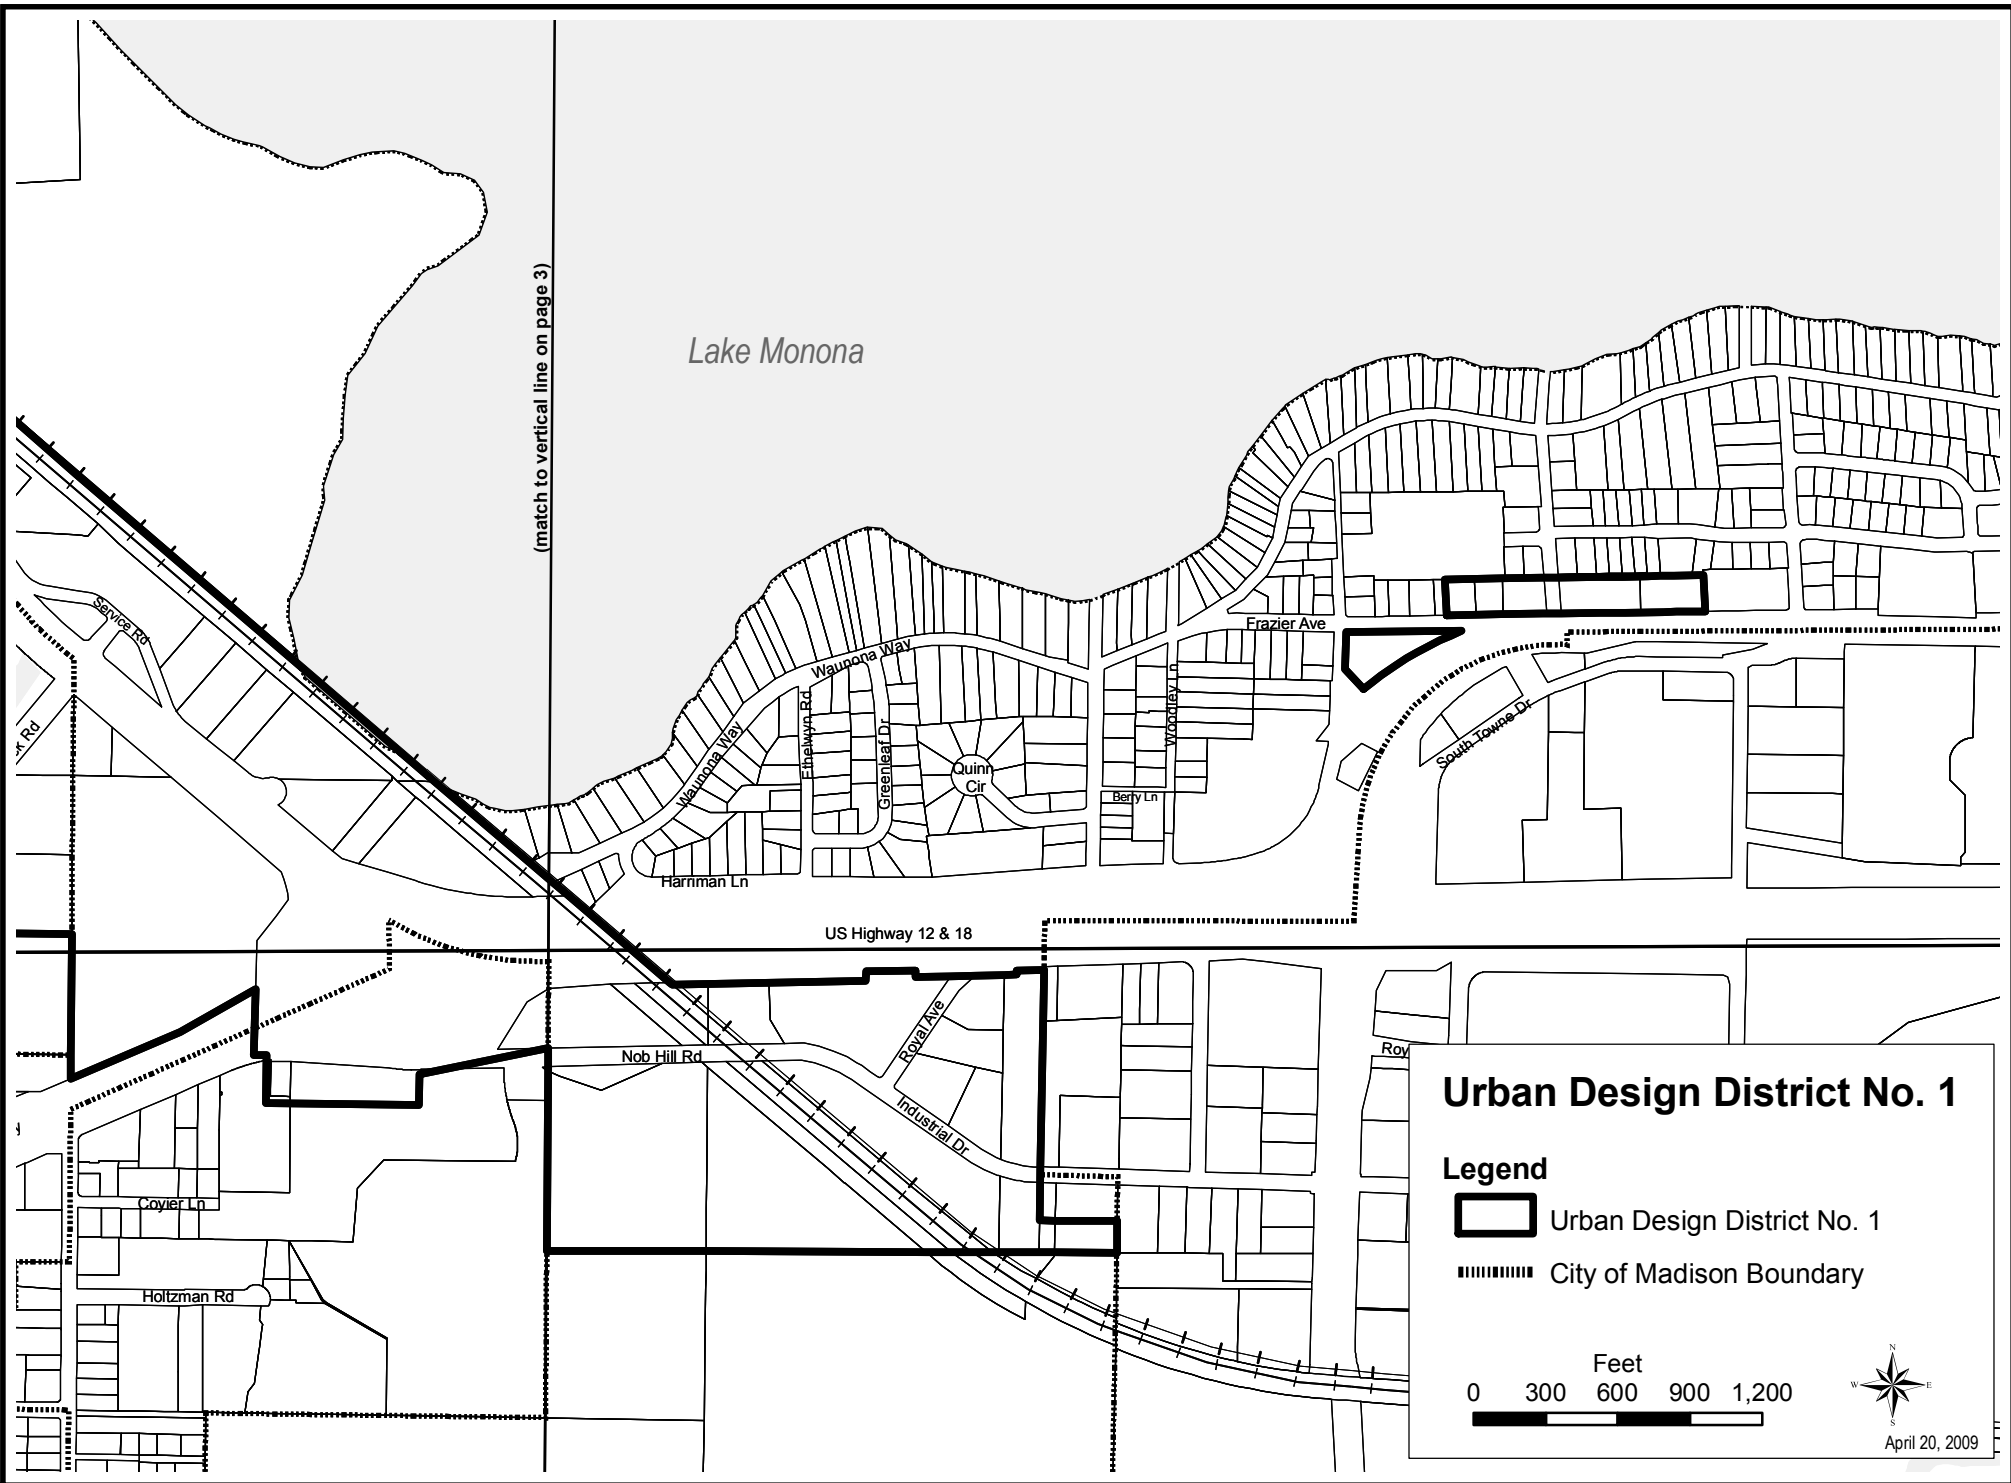

Urban Design District No. 1

Legend

-  Urban Design District No. 1
-  City of Madison Boundary

April 20, 2009

(match line to top line on page 3)

Urban Design District No. 1

Legend

- Urban Design District No. 1
- City of Madison Boundary

April 20, 2009

(match line to page 2)

(match line to vertical line on page 4)

Lake Monona

sen St
Olin Ave
Vingra Creek Pkwy
Espana Dr
Ardmore Dr
Sunny Meade Ln

Curville Ct
Olin Ave
John Nolen Dr
Rimrock Rd
W Beltline Hwy
Coyler Ln
Holtzman Rd

Waunona Way
Frazier A
Harriman Ln
Quinn Cir
Bery Ln
US Highway 12 & 18
Nob Hill Rd
Industrial Dr

(match to vertical line on page 3)

Lake Monona

Urban Design District No. 1

Legend

-  Urban Design District No. 1
-  City of Madison Boundary