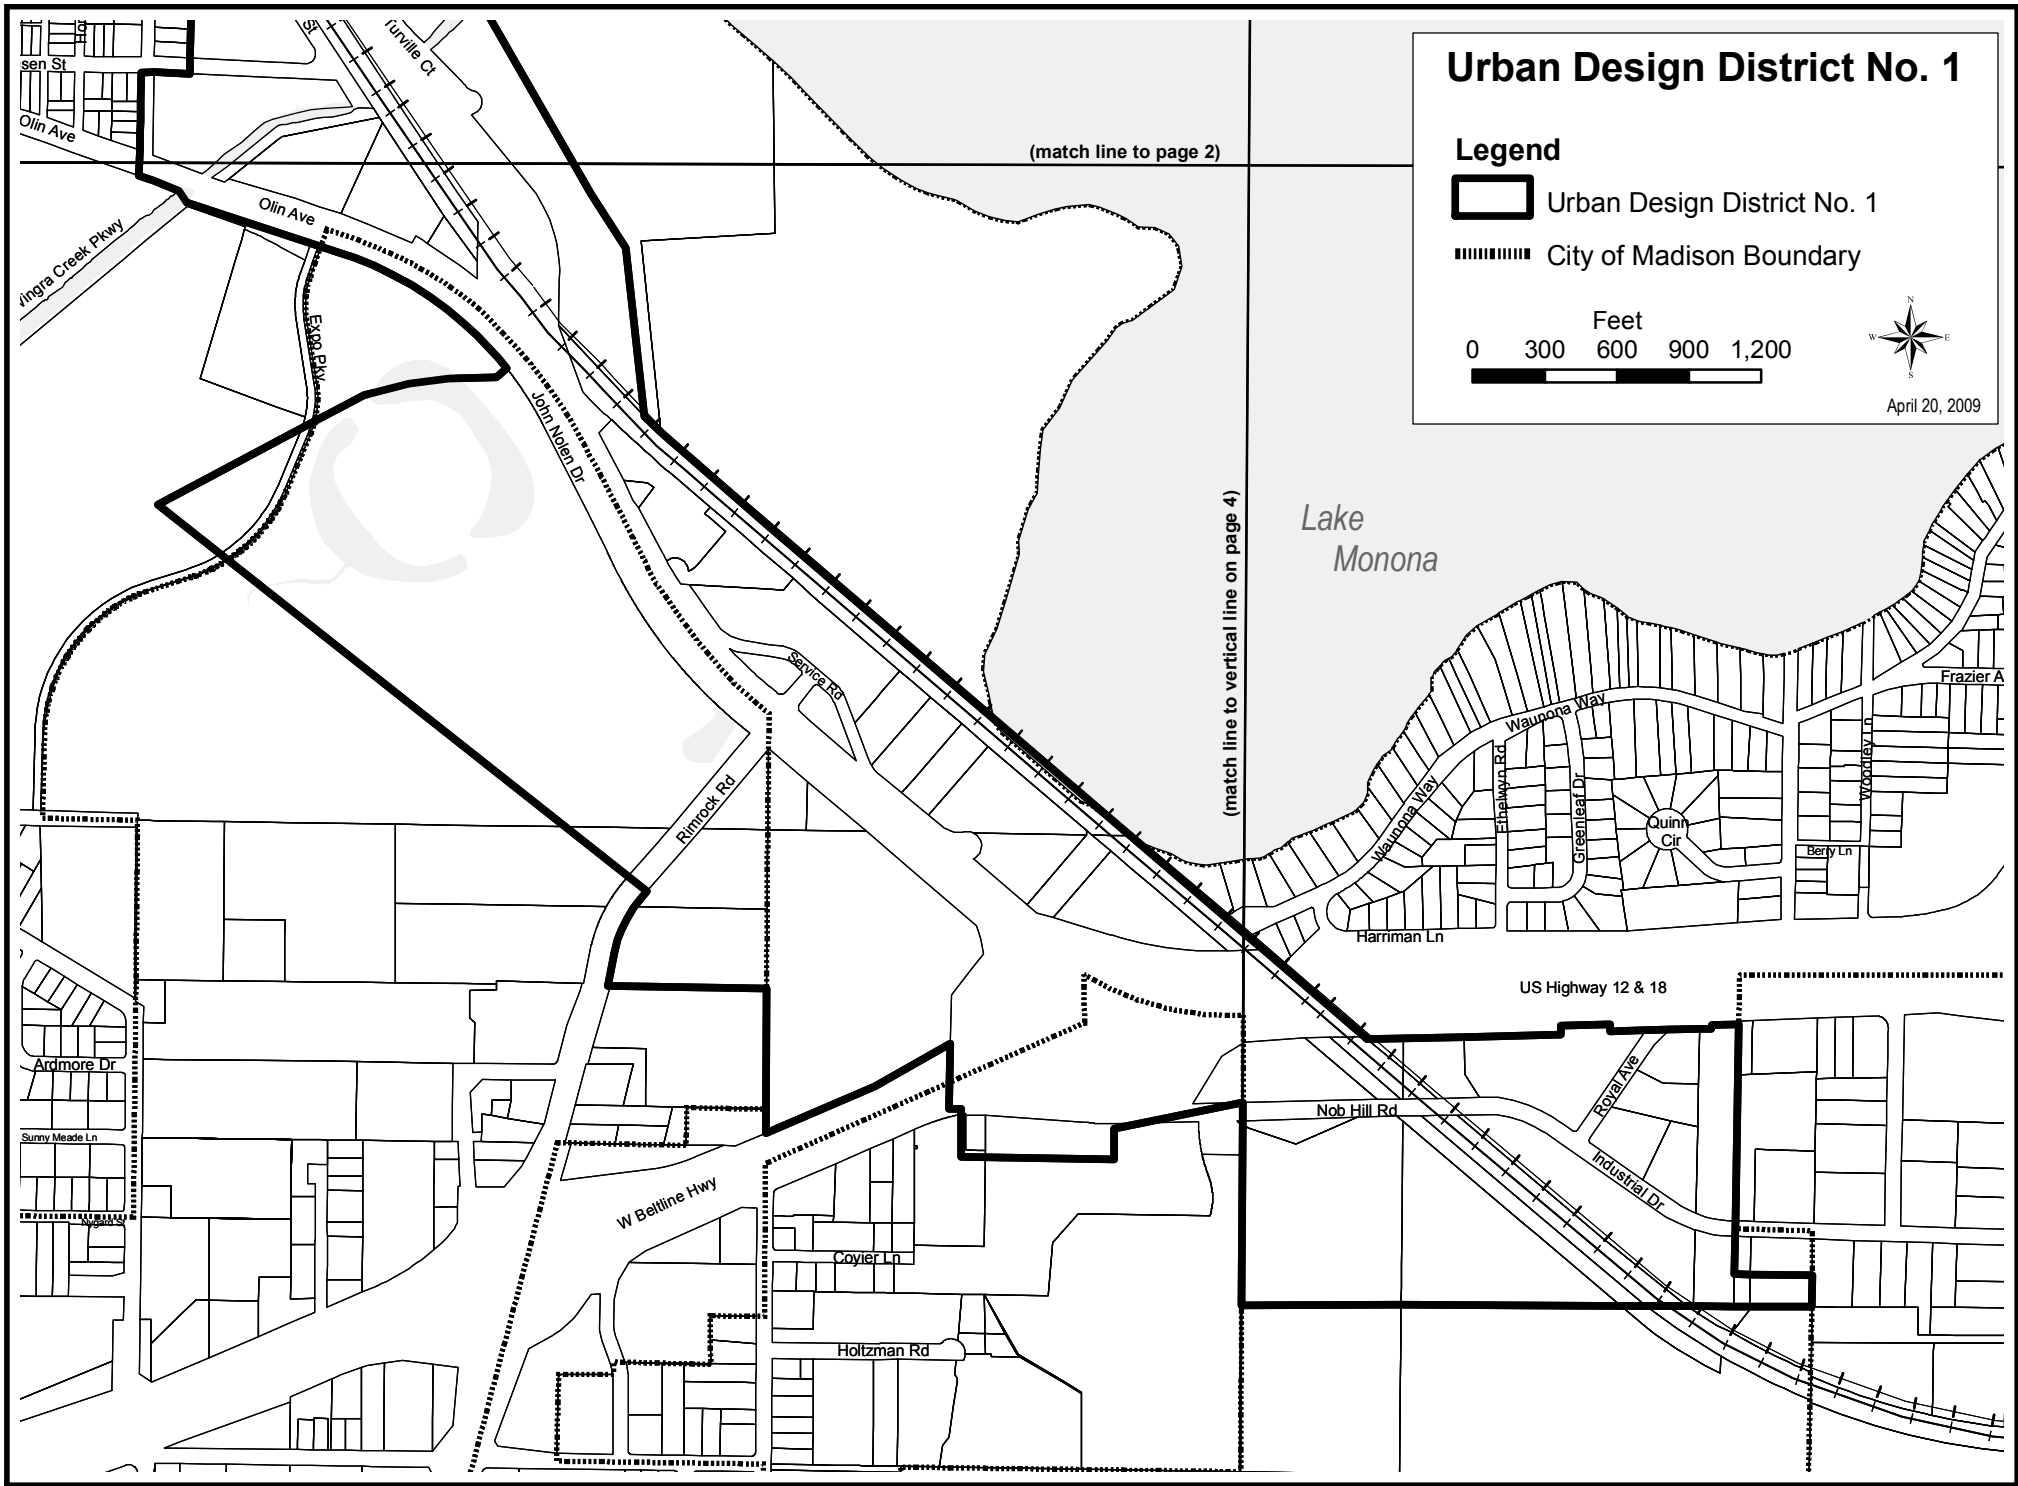

Urban Design District No. 1

Legend

-  Urban Design District No. 1
-  City of Madison Boundary

April 20, 2009

(match line to top line on page 3)

Urban Design District No. 1

Legend

- Urban Design District No. 1
- City of Madison Boundary

April 20, 2009

(match line to page 2)

(match line to vertical line on page 4)

Lake Monona

sen St
Olin Ave
Vingra Creek Pkwy
Espana Dr
Ardmore Dr
Sunny Meade Ln

Curville Ct
Olin Ave
John Nolen Dr
Rimrock Rd
W Beltline Hwy
Coyler Ln
Holtzman Rd

Waunona Way
Frazier A
Harriman Ln
Quinn Cir
Bery Ln
US Highway 12 & 18
Nob Hill Rd
Industrial Dr

(match to vertical line on page 3)

Lake Monona

Urban Design District No. 1

Legend

-  Urban Design District No. 1
-  City of Madison Boundary