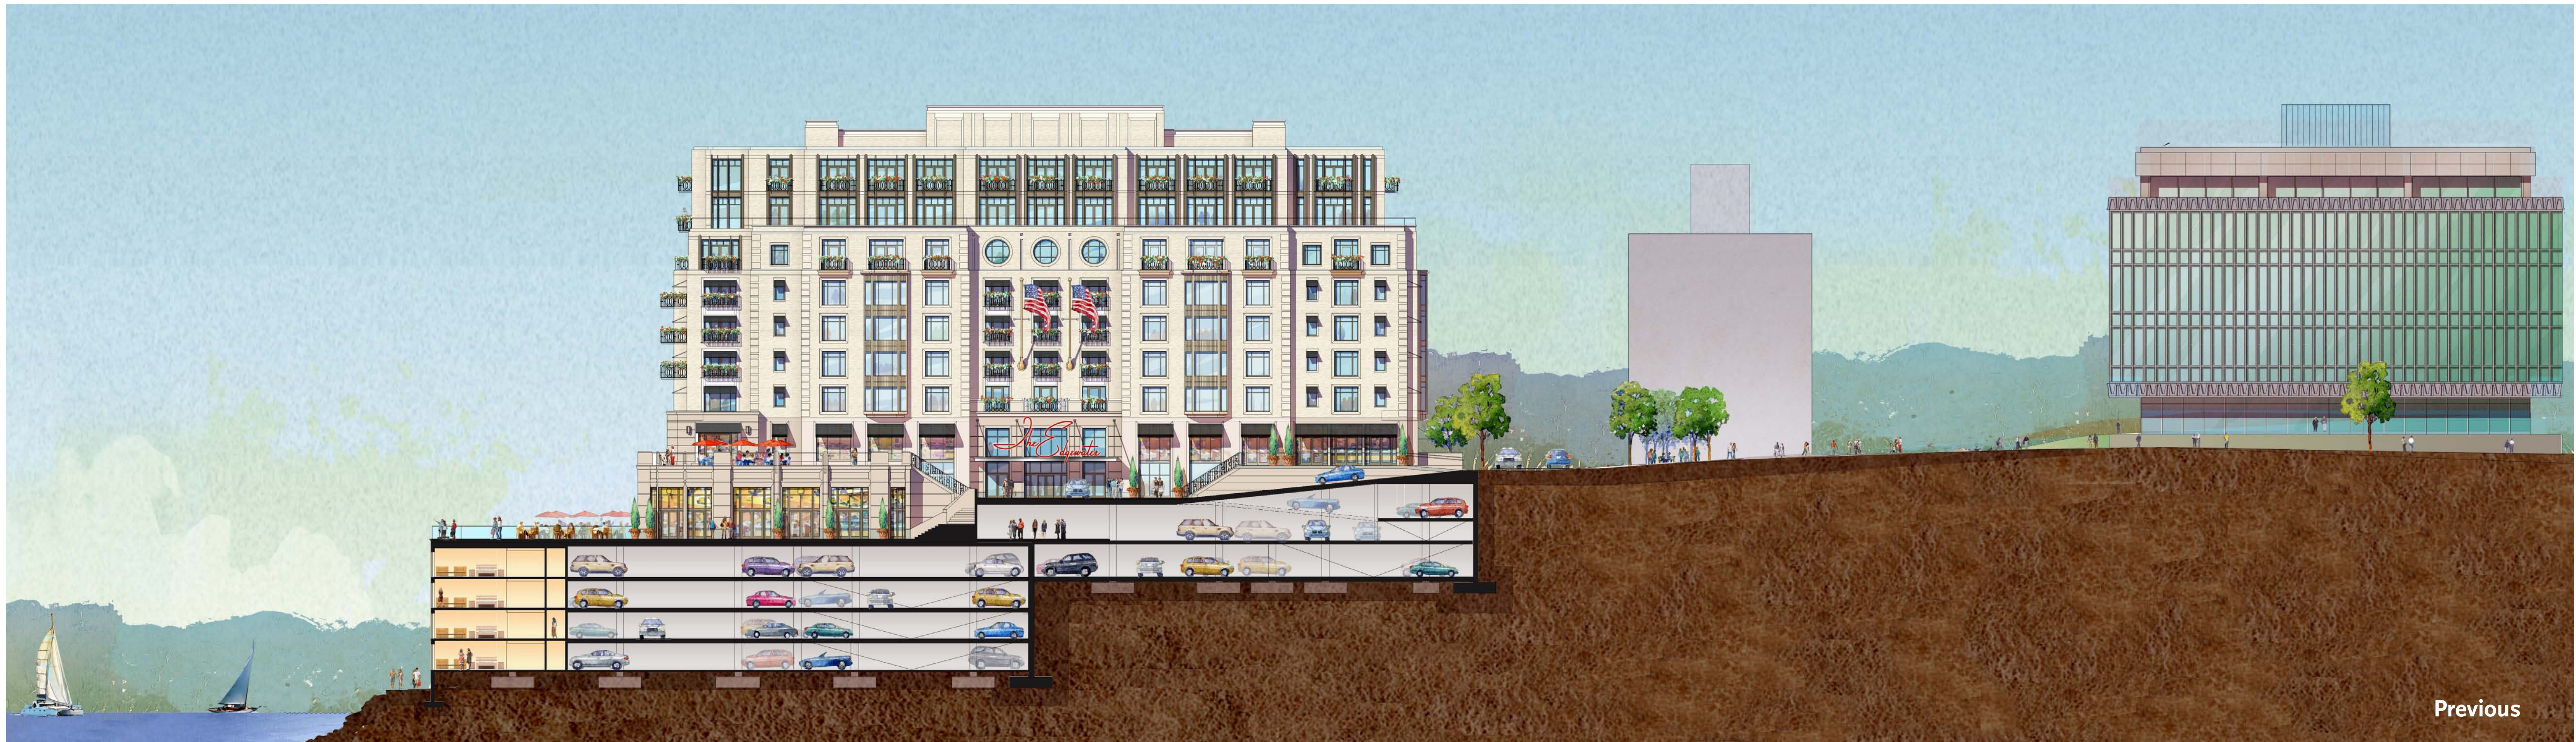

Previous

Proposed

Submitted to the City of Madison
Plan Commission
02/04/2010

Previous

Proposed

THE EDGEWATER HOTEL
Madison, Wisconsin

Plaza Elevation and Building Section
FEBRUARY 3, 2010

Landmark

ELKUS | MANFREDI
ARCHITECTS

THE EDGEWATER HOTEL
Madison, Wisconsin

East Elevation
FEBRUARY 3, 2010

ELKUS | MANFREDI
ARCHITECTS

THE EDGEWATER HOTEL
Madison, Wisconsin

View from Lake Mendota
FEBRUARY 3, 2010

ELKUS | MANFREDI
ARCHITECTS

THE EDGEWATER HOTEL
Madison, Wisconsin

View from Wisconsin Avenue
FEBRUARY 3, 2010

Landmark

ELKUS | MANFREDI
ARCHITECTS