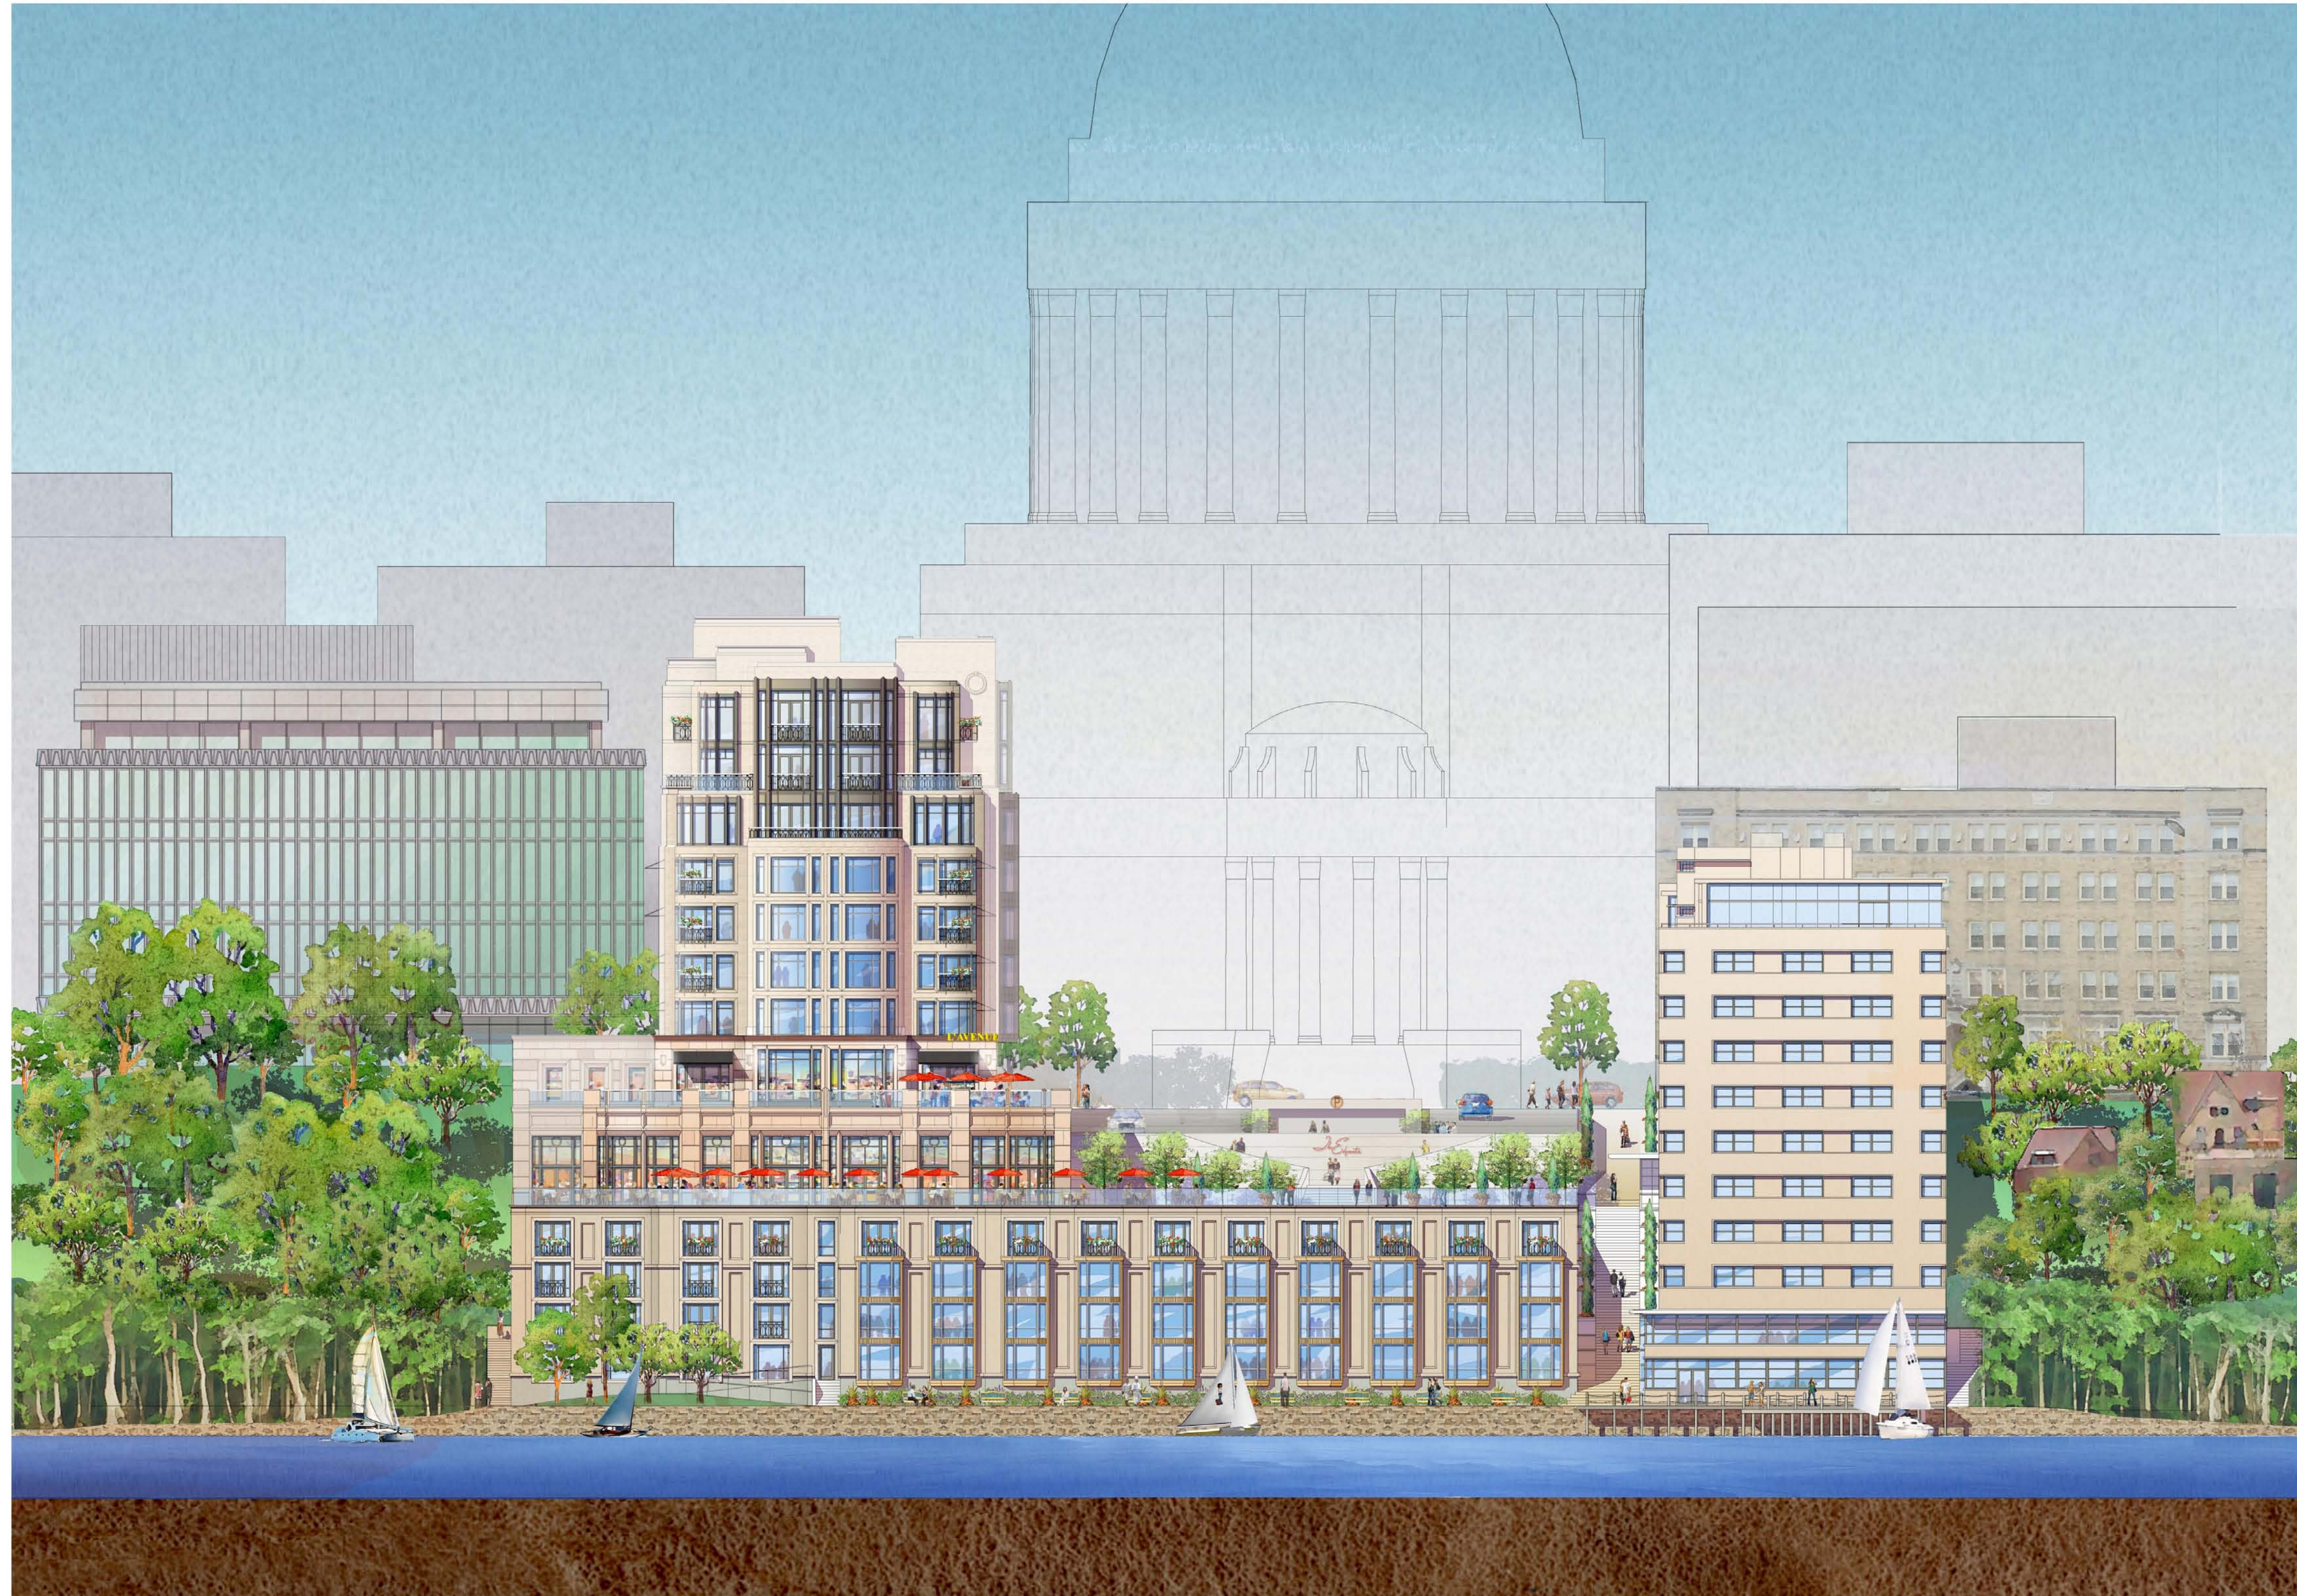

Previous

Proposed

Submitted to the City of Madison
Plan Commission
02/04/2010

Previous

Proposed

THE EDGEWATER HOTEL
Madison, Wisconsin

Plaza Elevation and Building Section
FEBRUARY 3, 2010

Landmark

ELKUS | MANFREDI
ARCHITECTS

THE EDGEWATER HOTEL
Madison, Wisconsin

East Elevation
FEBRUARY 3, 2010

ELKUS | MANFREDI
ARCHITECTS

THE EDGEWATER HOTEL
Madison, Wisconsin

View from Lake Mendota
FEBRUARY 3, 2010

ELKUS | MANFREDI
ARCHITECTS

THE EDGEWATER HOTEL
Madison, Wisconsin

View from Wisconsin Avenue
FEBRUARY 3, 2010

Landmark

ELKUS | MANFREDI
ARCHITECTS