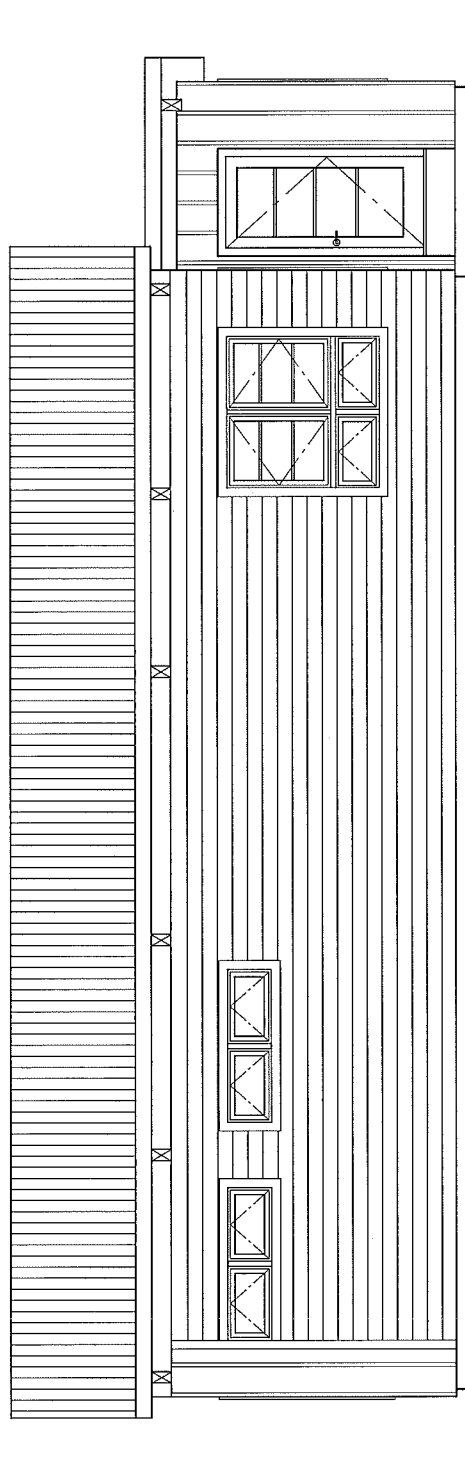

# Modular Home for Mosaic Ridge

Madison Area Technical  
College  
608-246-5234

2

LEFT ELEVATION  
SCALE 1/4" = 1'-0"

RIGHT ELEVATION  
SCALE 1/4" = 1'-0"

5/2/2014