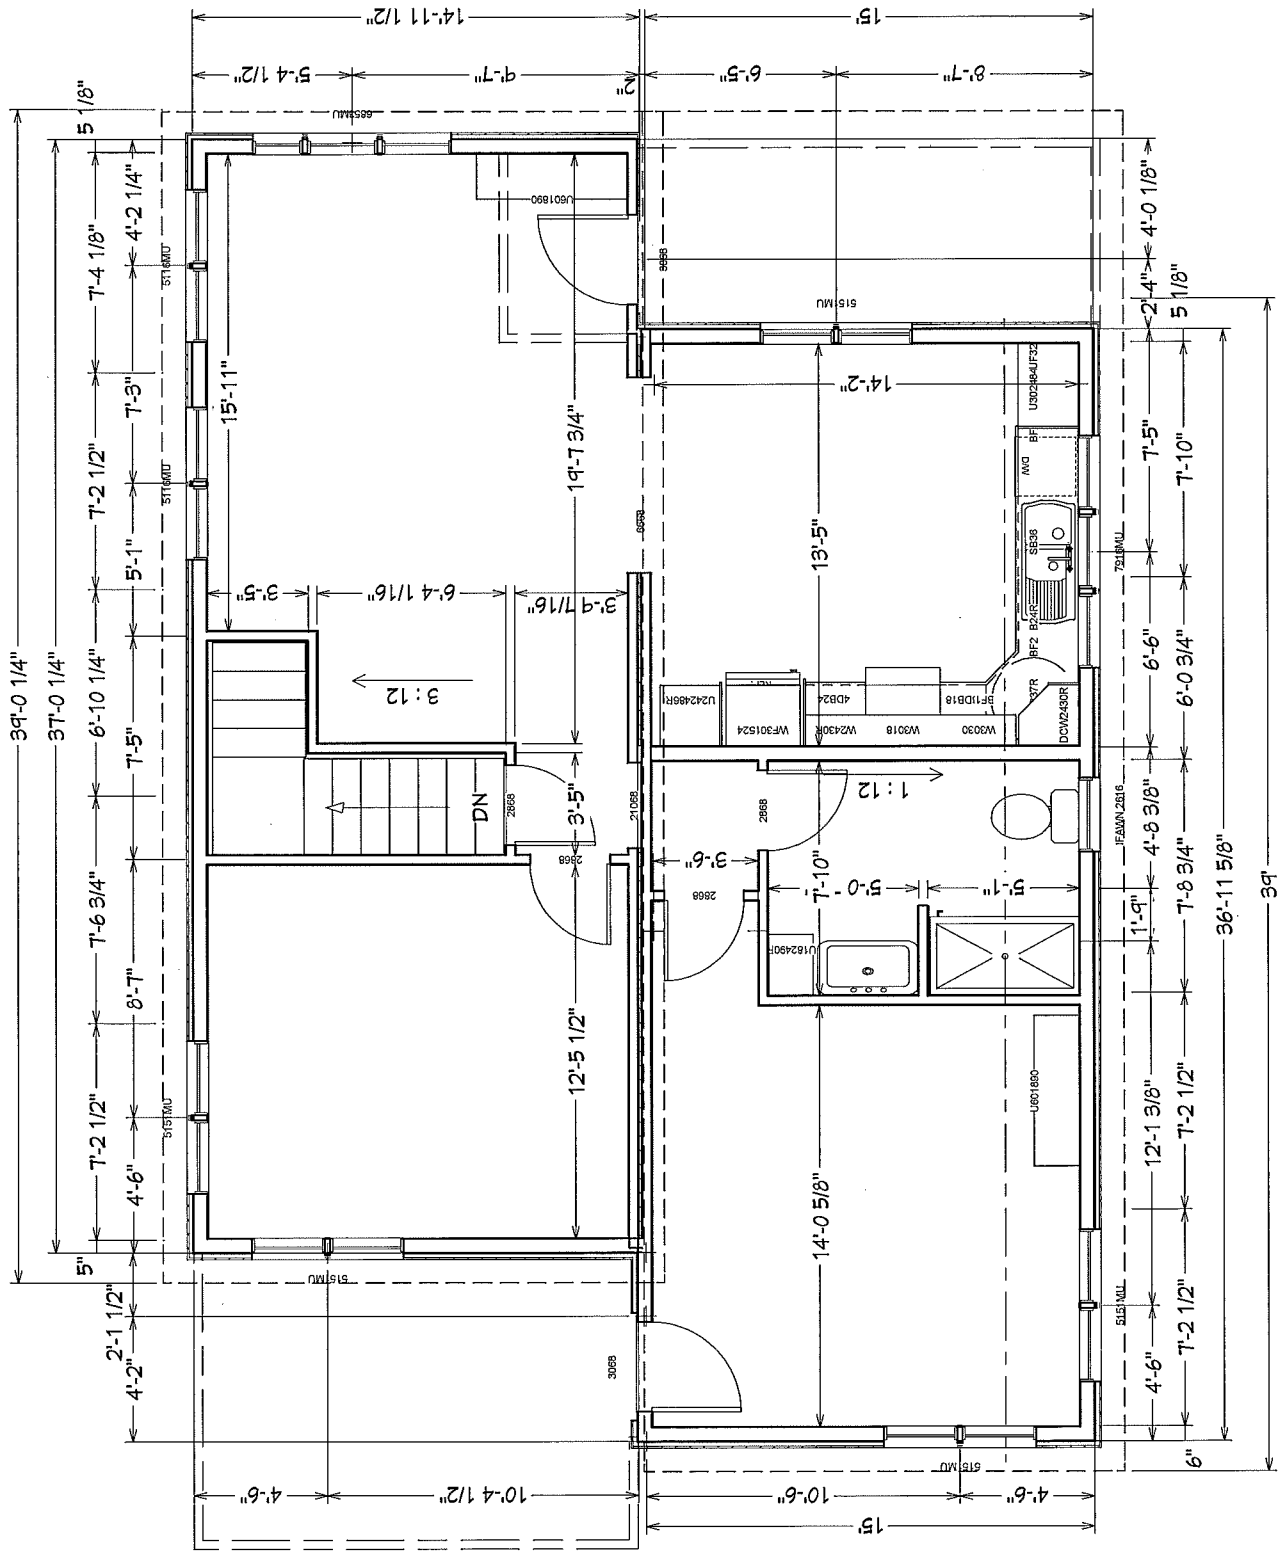

5/2/2014

Mosaic Home for Madison Area Technical College

608-246-5234

Madison Area Technical College

1