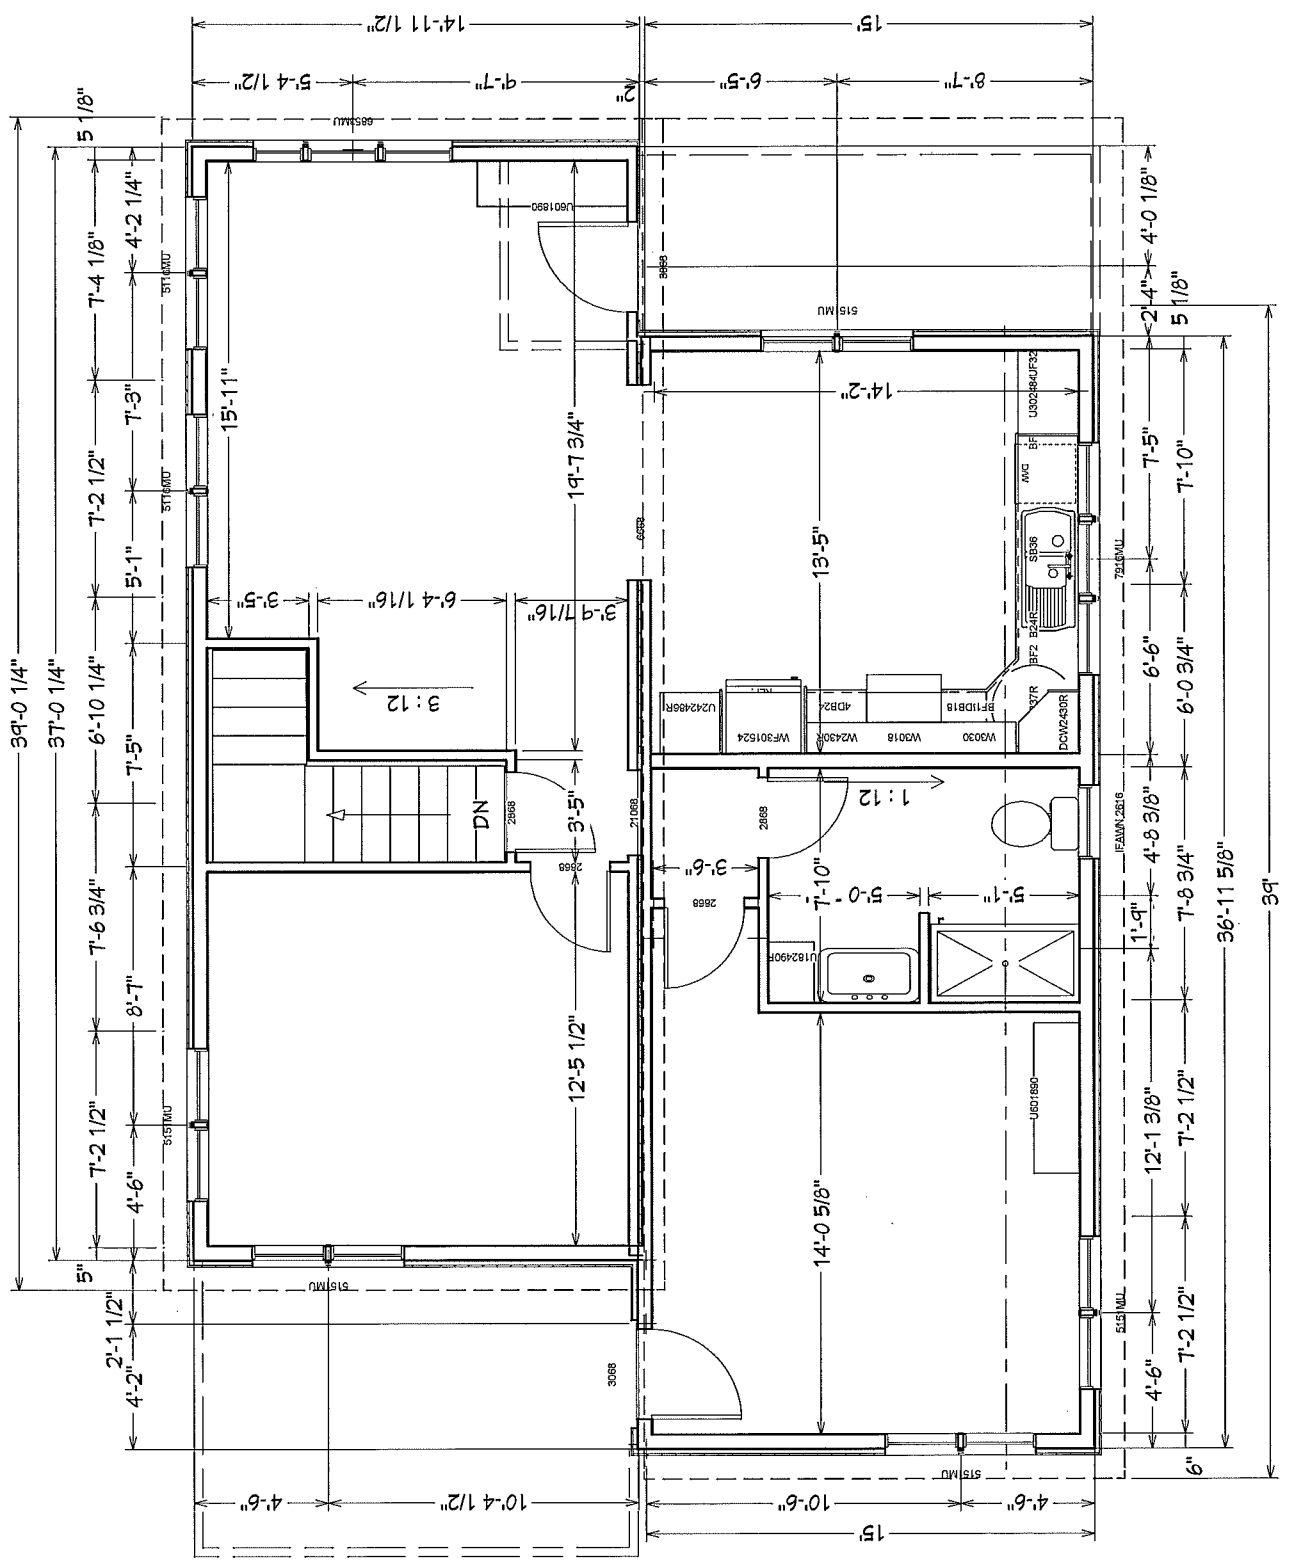

5/2/2014

Modular Home for Mosaic Ridge

Madison Area Technical College
608-246-5234

1