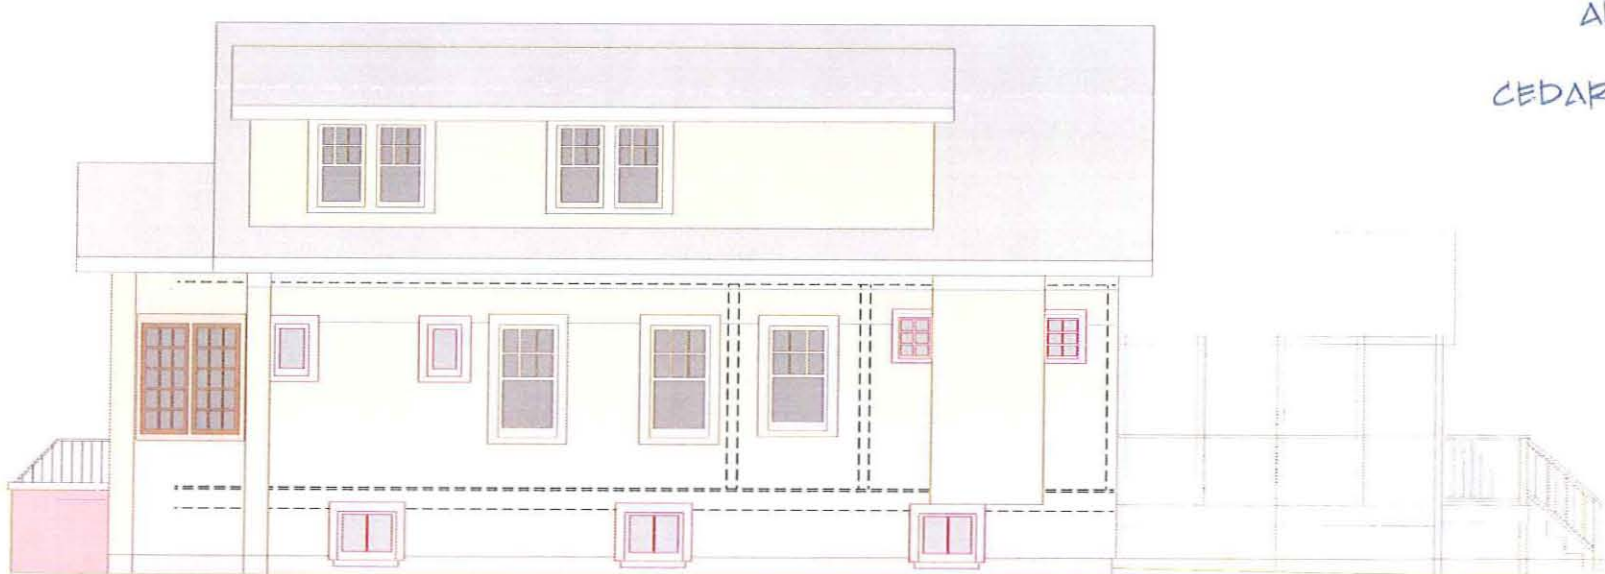

KITCHEN & BATHROOM
REMODELS
TONY JAMIESON & ROB VAN NEVEL
1438 RUTLEDGE STREET
MADISON, WISCONSIN 53703

ASSOCIATED
HOUSEWRIGHTS
1217 Culmen St. Madison, WI. 53713
www.housewrights.com
(608) 238 - 7519

RIGHT/NORTHEAST EXTERIOR -BEFORE

BACK/NORTHWEST EXTERIOR -BEFORE

RIGHT/NORTHEAST EXTERIOR -AFTER

BACK/NORTHWEST EXTERIOR -AFTER

KITCHEN & BATHROOM
REMODELS
TONY JAMIESON & ROB VAN NEVEL
1438 RUTLEDGE STREET
MADISON, WISCONSIN 53703

ASSOCIATED
HOUSEWRIGHTS
1217 Culmen St. Madison, WI. 53713
www.housewrights.com
(608) 238-7519