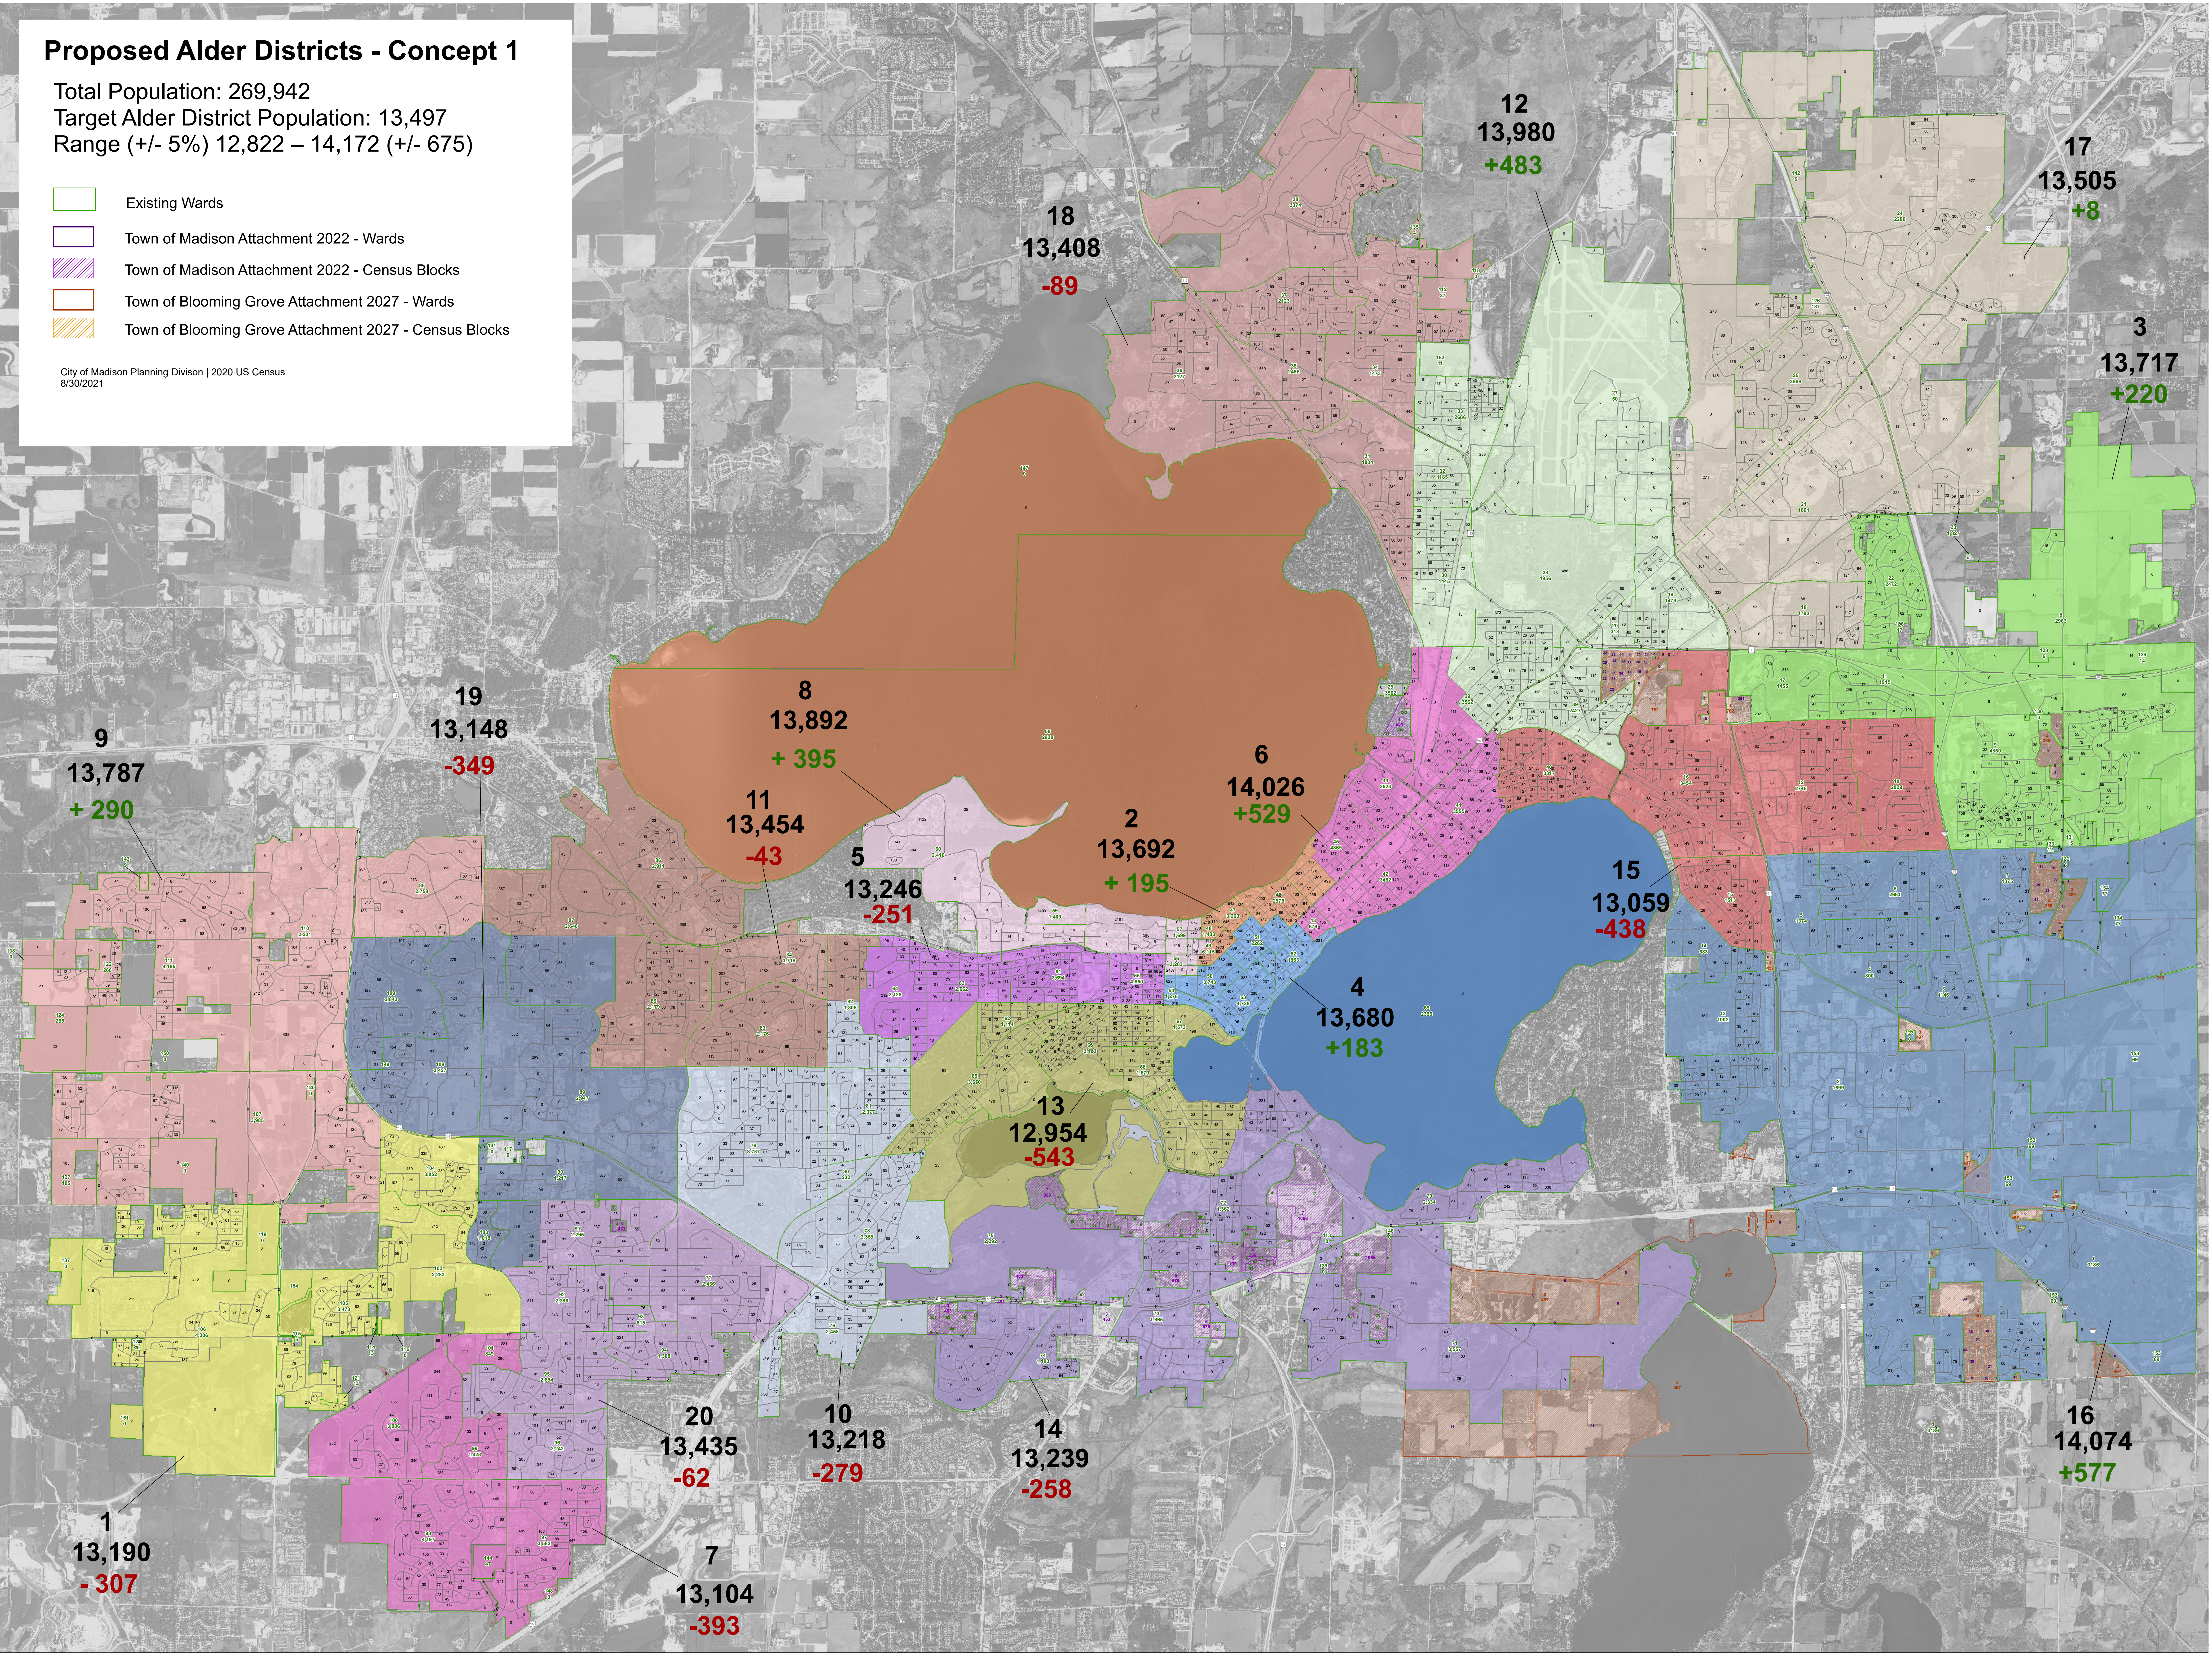

Existing Alder Districts

Total Population: 269,942
Target Alder District Population: 13,497
Range (+/- 5%) 12,822 – 14,172 (+/- 675)

- Existing Wards
- Town of Madison Attachment 2022 - Wards
- Town of Madison Attachment 2022 - Census Blocks
- Town of Blooming Grove Attachment 2027 - Wards
- Town of Blooming Grove Attachment 2027 - Census Blocks

City of Madison Planning Division | 2020 US Census
8/30/2021

Proposed Alder Districts - Concept 1

Total Population: 269,942

Target Alder District Population: 13,497

Range (+/- 5%) 12,822 – 14,172 (+/- 675)

- Existing Wards
- Town of Madison Attachment 2022 - Wards
- Town of Madison Attachment 2022 - Census Blocks
- Town of Blooming Grove Attachment 2027 - Wards
- Town of Blooming Grove Attachment 2027 - Census Blocks

City of Madison Planning Division | 2020 US Census
8/30/2021

Proposed Alder Districts - Concept 2

Total Population: 269,942

Target Alder District Population: 13,497

Range (+/- 5%) 12,822 – 14,172 (+/- 675)