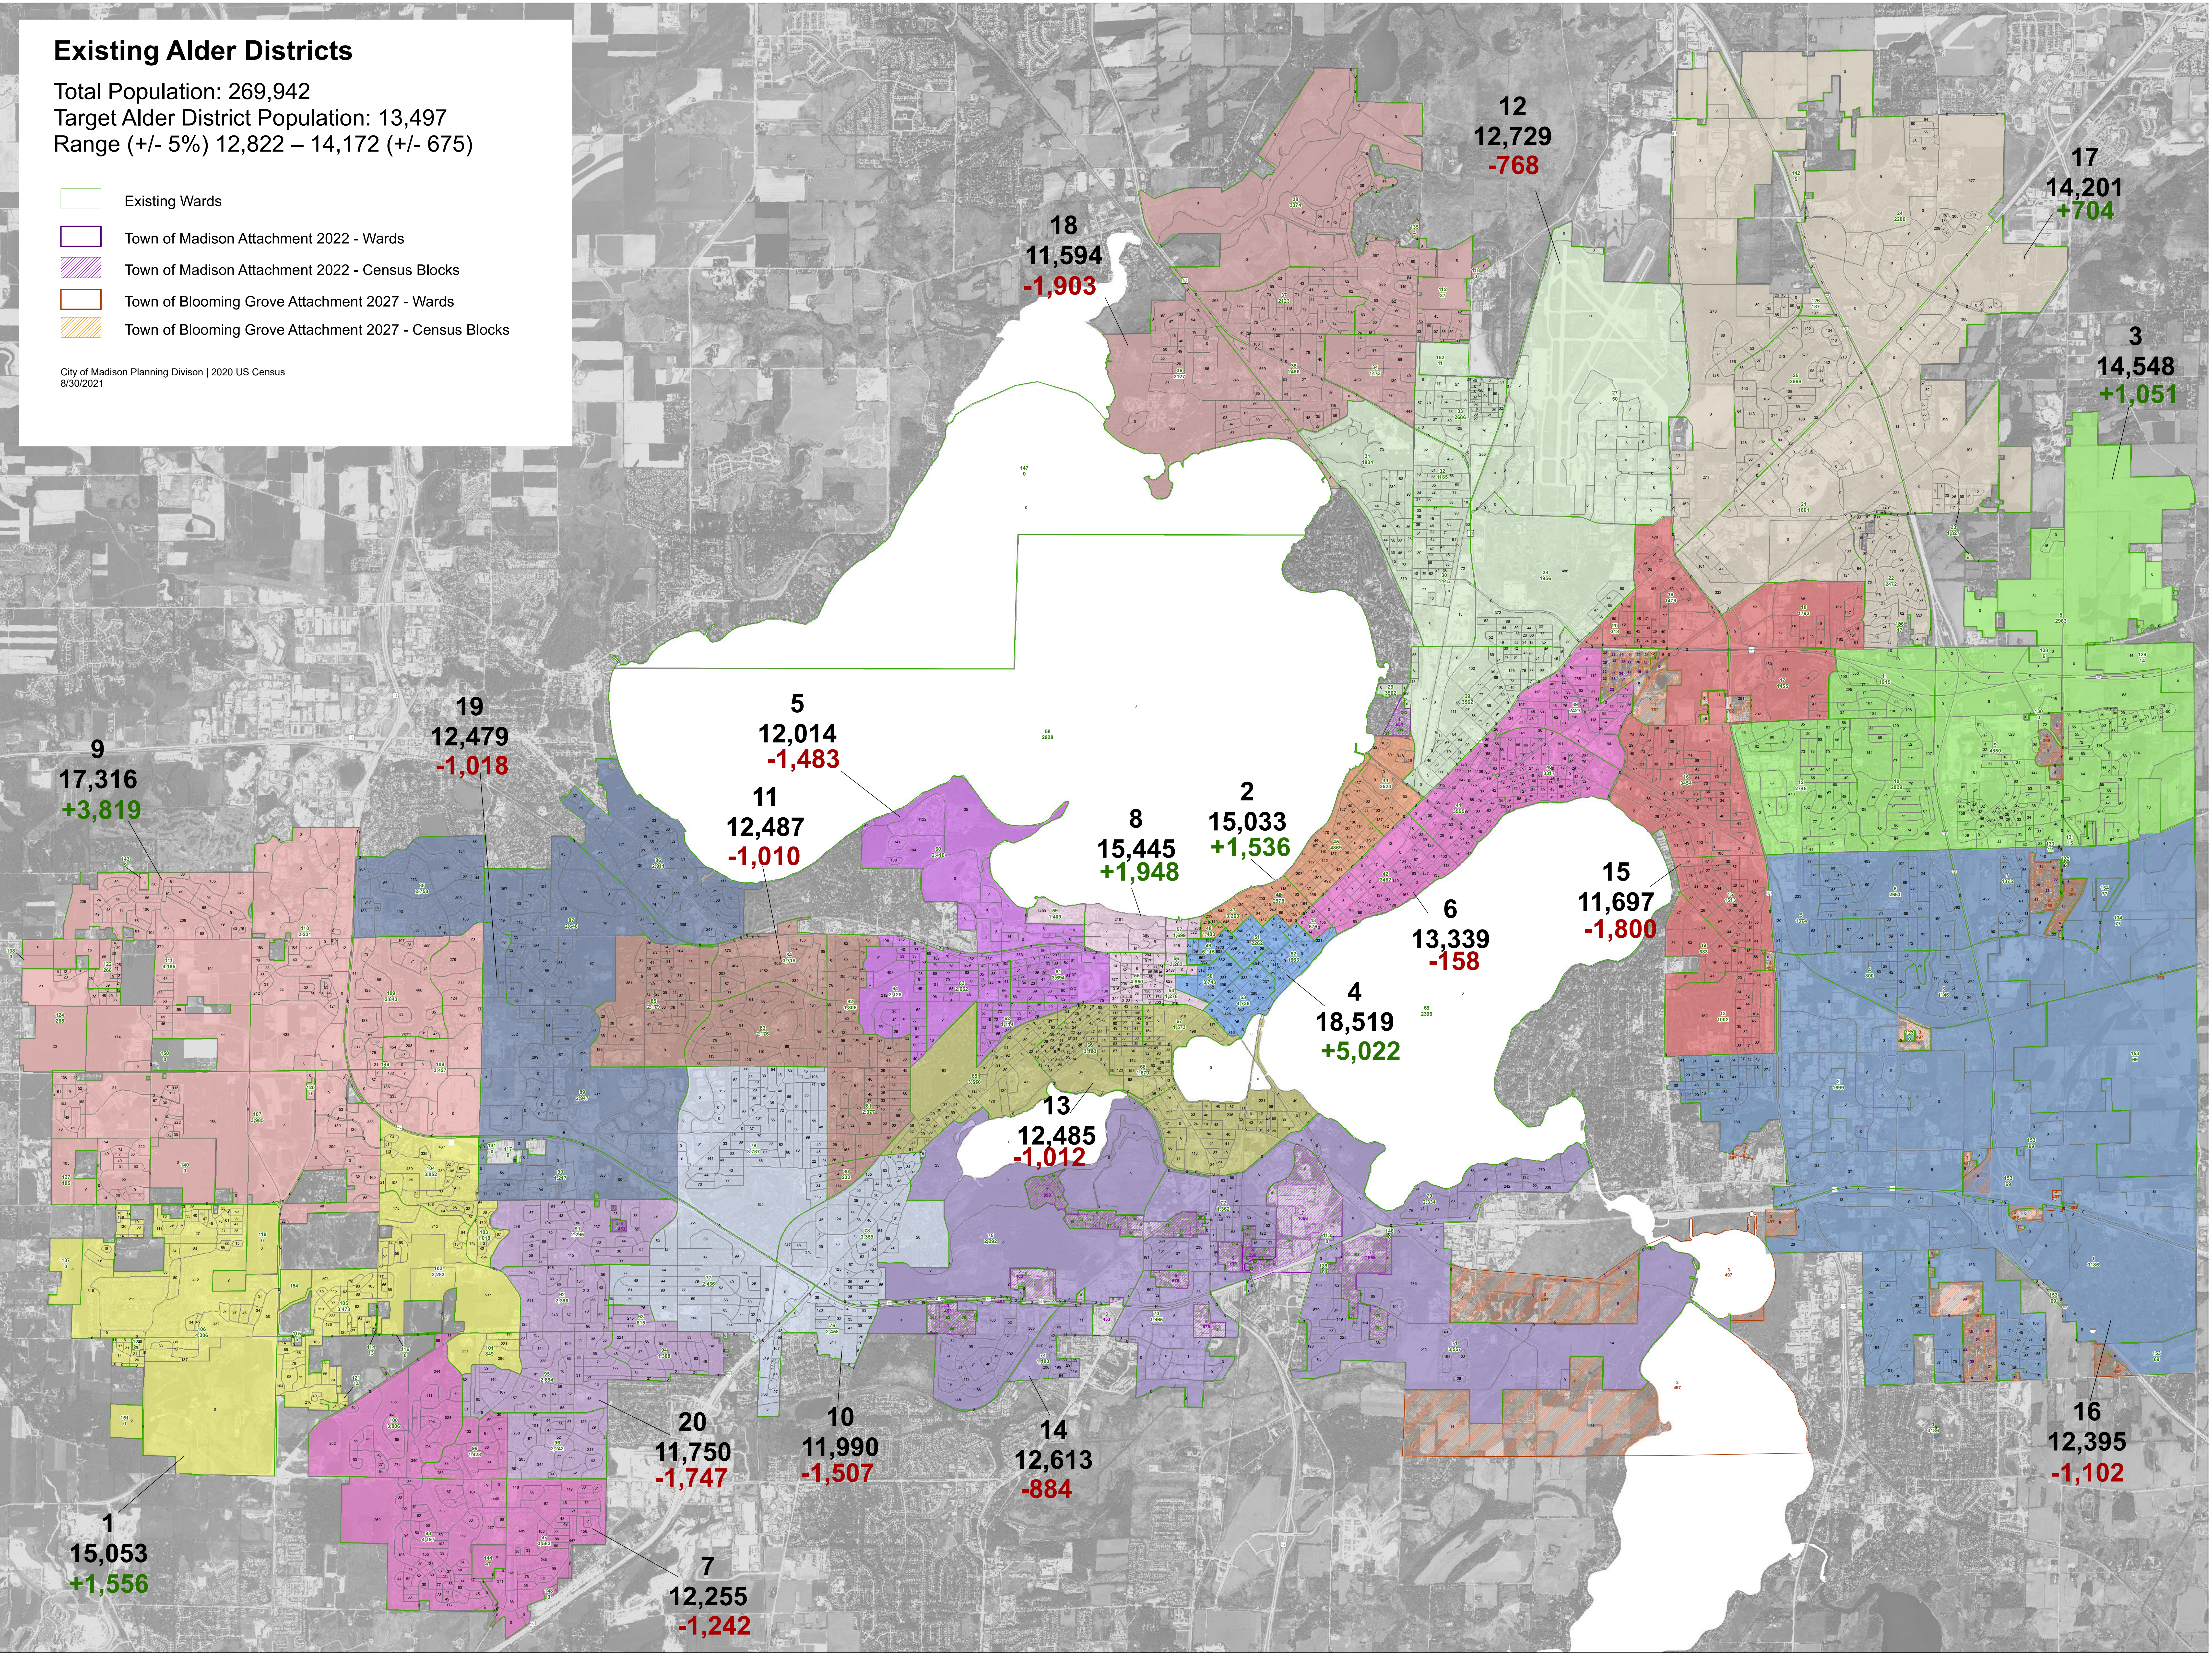

Existing Alder Districts

Total Population: 269,942
Target Alder District Population: 13,497
Range (+/- 5%) 12,822 – 14,172 (+/- 675)

- Existing Wards
- Town of Madison Attachment 2022 - Wards
- Town of Madison Attachment 2022 - Census Blocks
- Town of Blooming Grove Attachment 2027 - Wards
- Town of Blooming Grove Attachment 2027 - Census Blocks

City of Madison Planning Division | 2020 US Census
8/30/2021

Proposed Alder Districts - Concept 1

Total Population: 269,942

Target Alder District Population: 13,497

Range (+/- 5%) 12,822 – 14,172 (+/- 675)

City of Madison Planning Division | 2020 US Census
8/30/2021

Proposed Alder Districts - Concept 2

Total Population: 269,942

Target Alder District Population: 13,497

Range (+/- 5%) 12,822 – 14,172 (+/- 675)

City of Madison Planning Division | 2020 US Census
8/30/2021

Proposed Alder Districts - Concept 3

Total Population: 269,942

Target Alder District Population: 13,497

Range (+/- 5%) 12,822 – 14,172 (+/- 675)