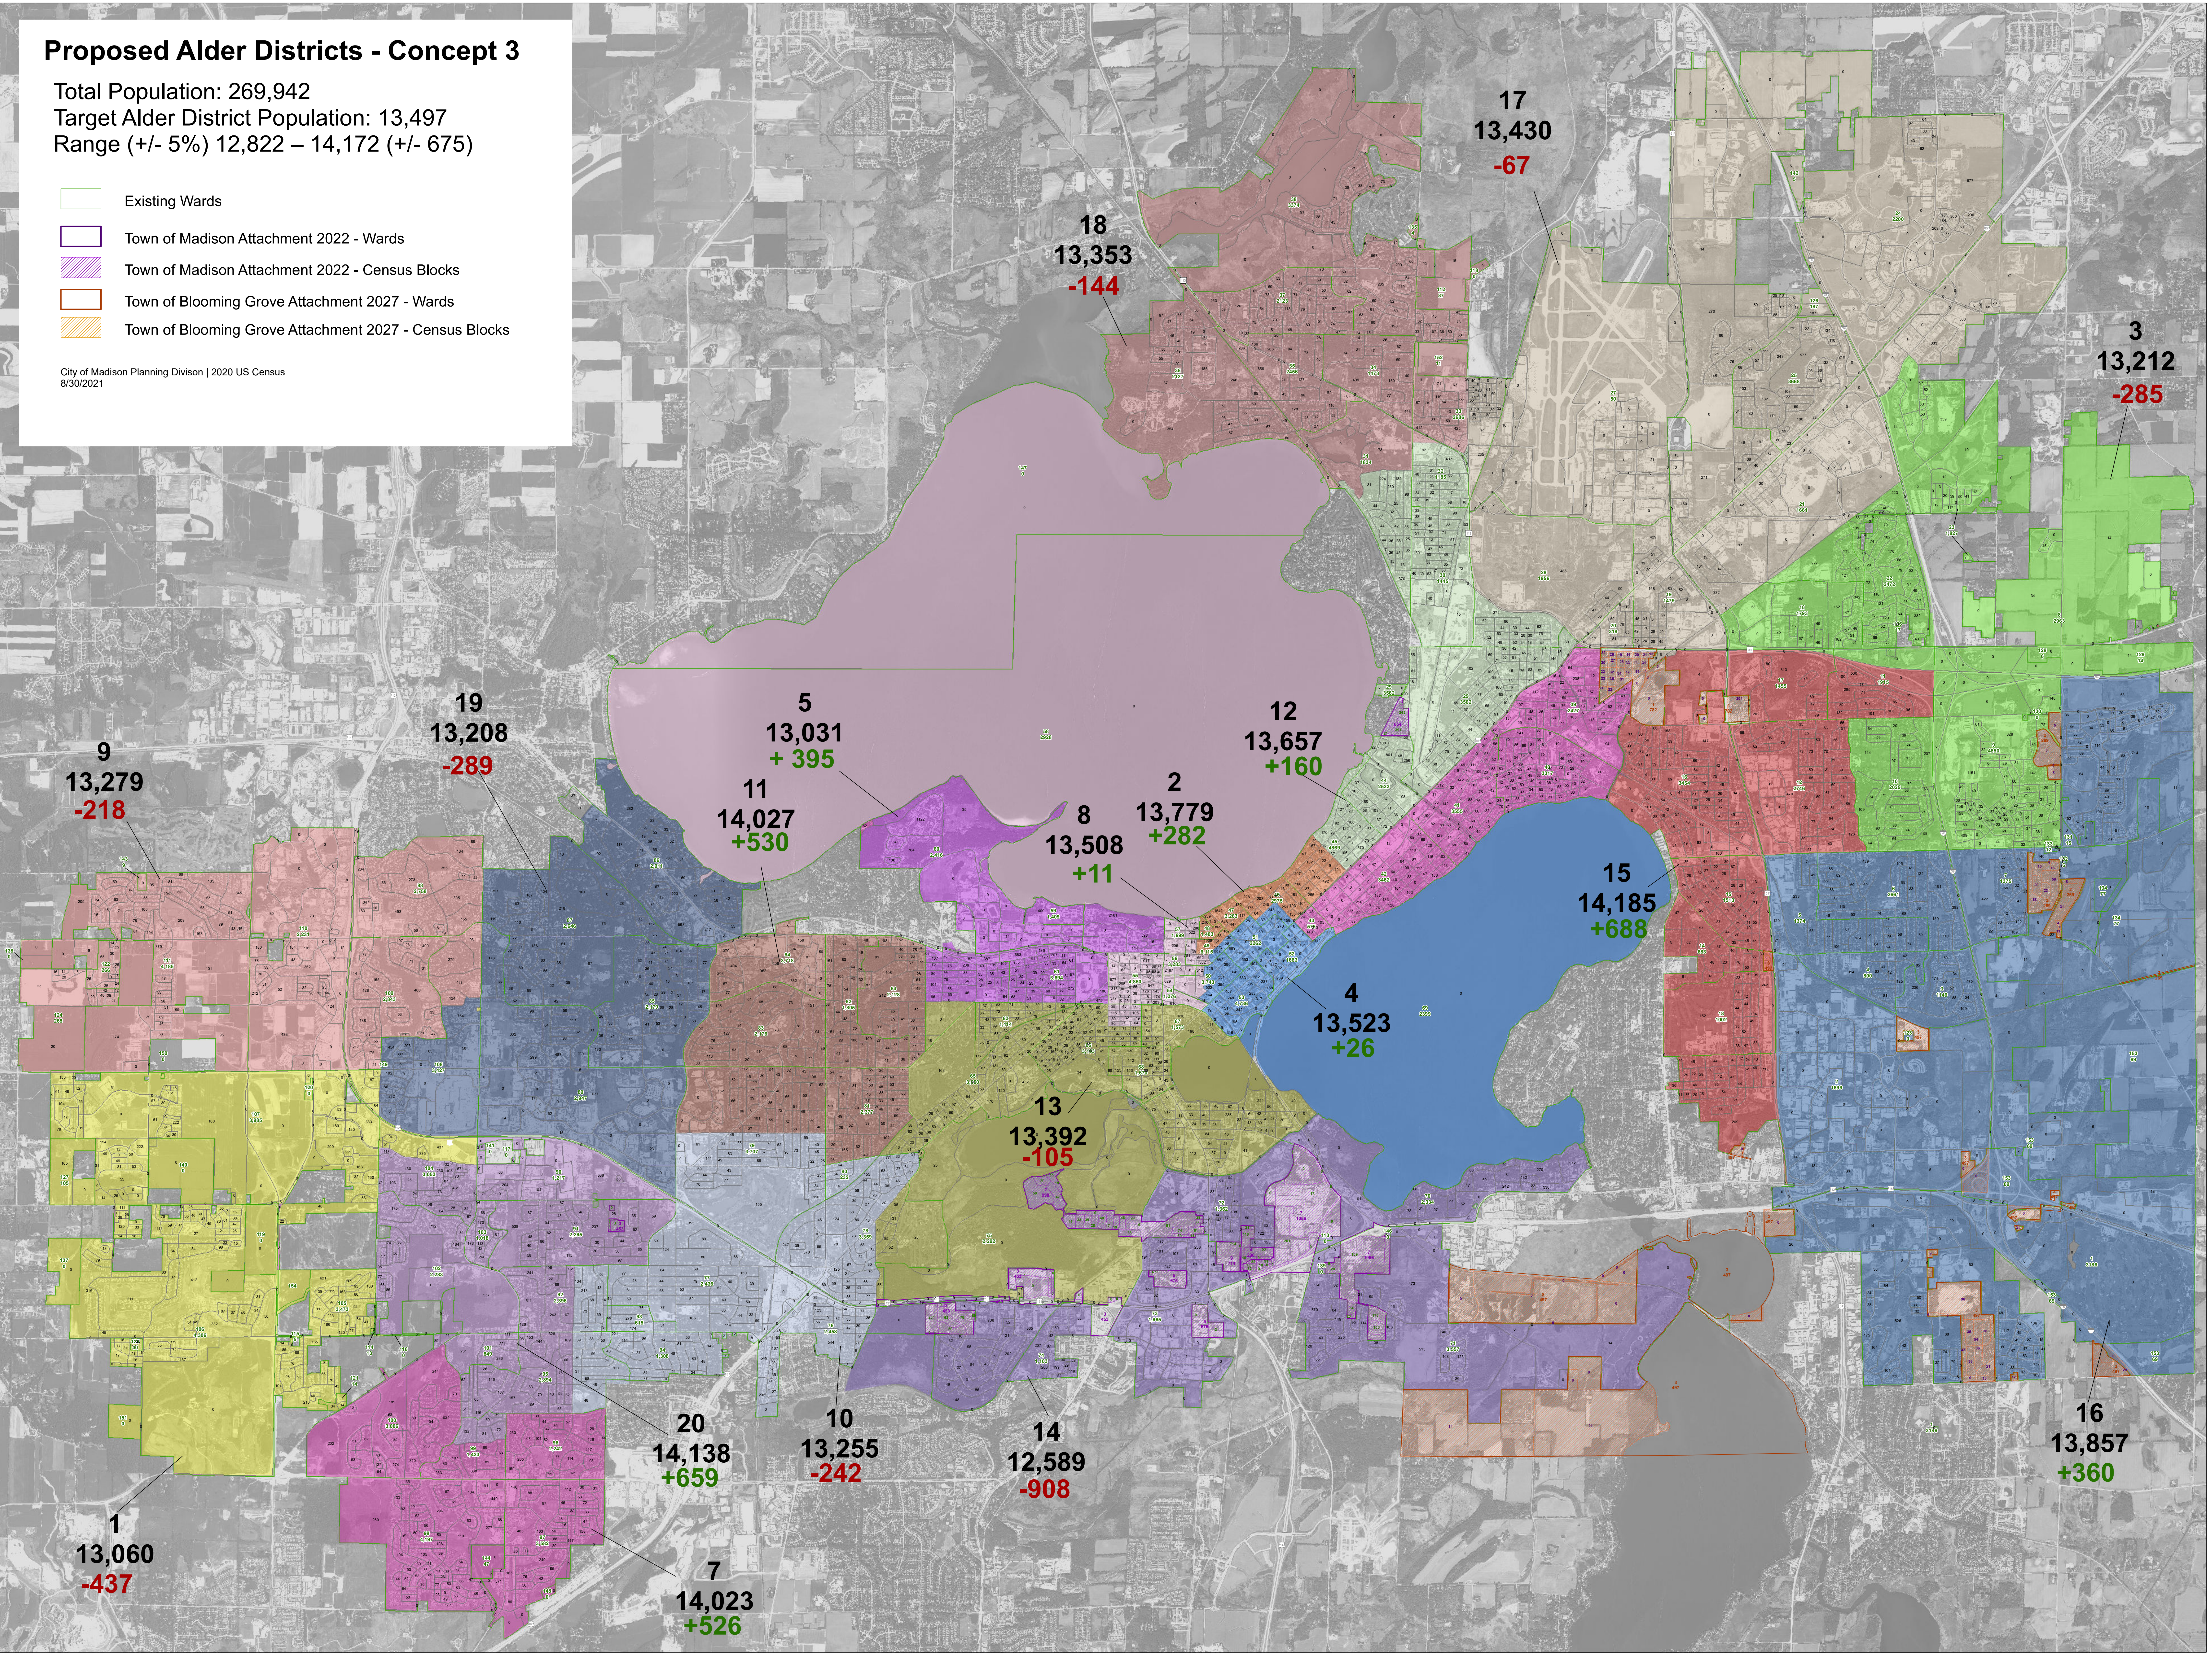

Proposed Alder Districts - Concept 3

Total Population: 269,942

Target Alder District Population: 13,497

Range (+/- 5%) 12,822 – 14,172 (+/- 675)

- Existing Wards
- Town of Madison Attachment 2022 - Wards
- Town of Madison Attachment 2022 - Census Blocks
- Town of Blooming Grove Attachment 2027 - Wards
- Town of Blooming Grove Attachment 2027 - Census Blocks

City of Madison Planning Division | 2020 US Census
8/30/2021