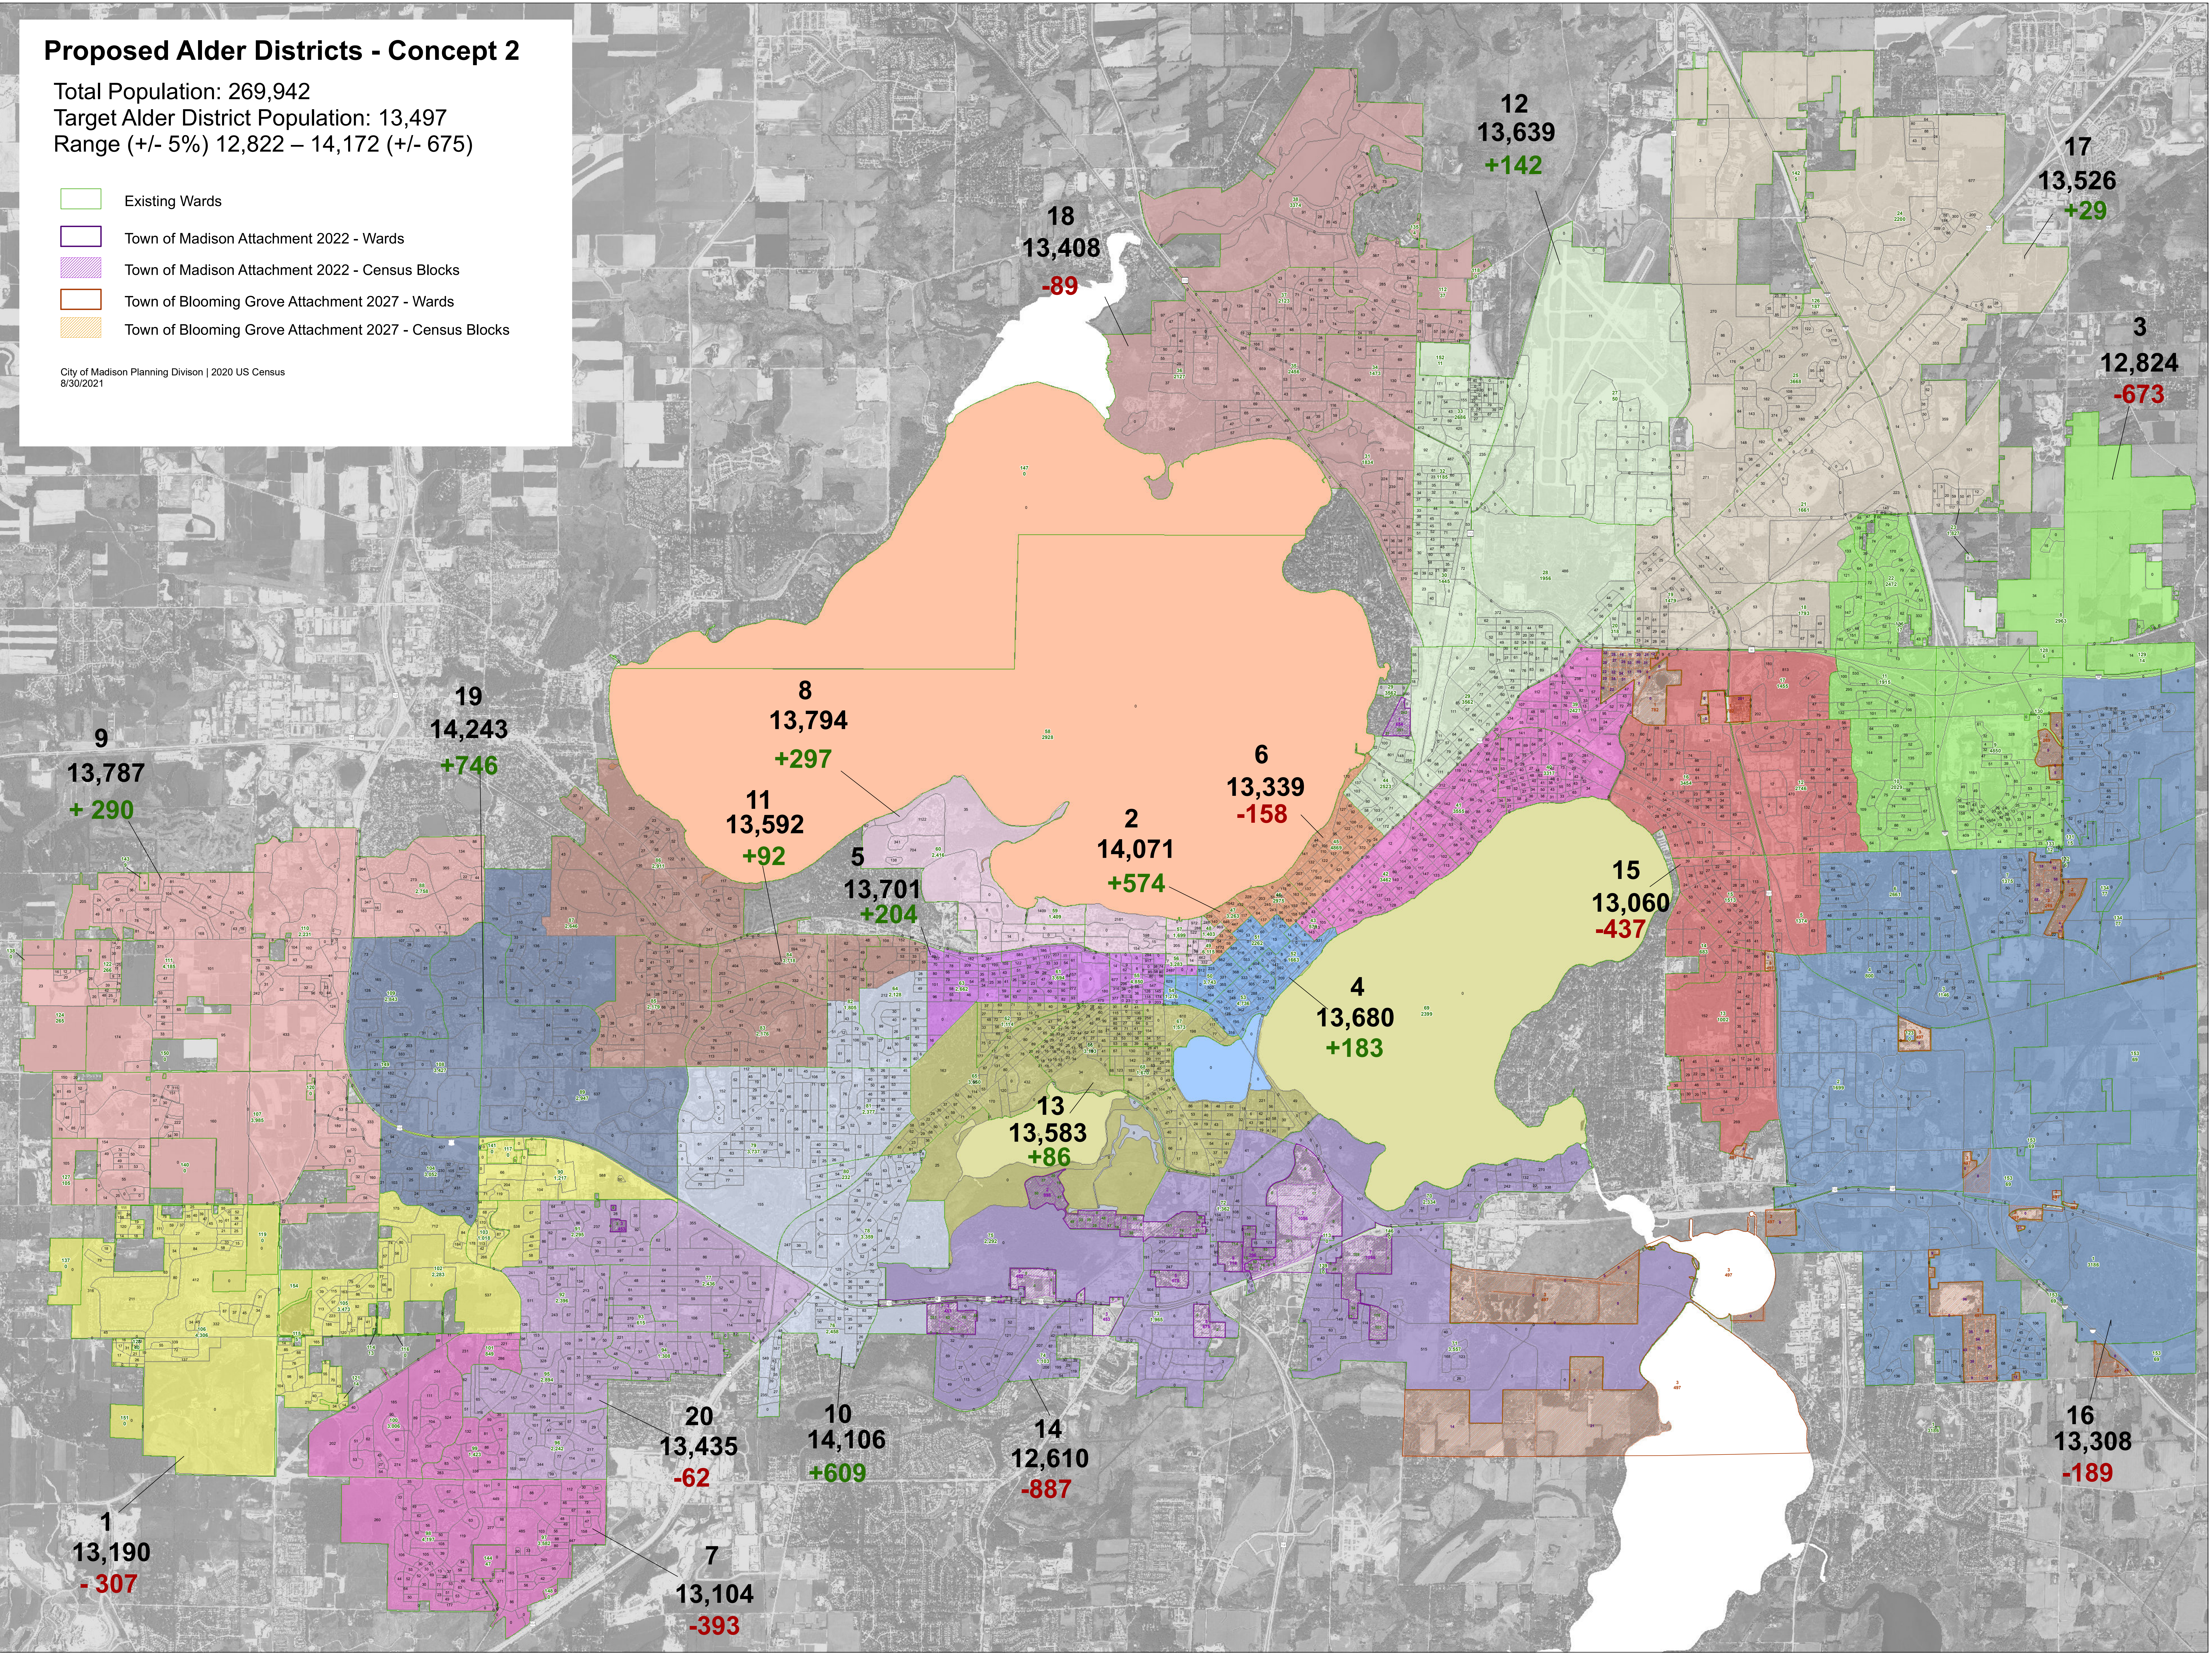

Existing Alder Districts

Total Population: 269,942
Target Alder District Population: 13,497
Range (+/- 5%) 12,822 – 14,172 (+/- 675)

- Existing Wards
- Town of Madison Attachment 2022 - Wards
- Town of Madison Attachment 2022 - Census Blocks
- Town of Blooming Grove Attachment 2027 - Wards
- Town of Blooming Grove Attachment 2027 - Census Blocks

City of Madison Planning Division | 2020 US Census
8/30/2021

Proposed Alder Districts - Concept 1

Total Population: 269,942

Target Alder District Population: 13,497

Range (+/- 5%) 12,822 – 14,172 (+/- 675)

City of Madison Planning Division | 2020 US Census
8/30/2021

Proposed Alder Districts - Concept 2

Total Population: 269,942

Target Alder District Population: 13,497

Range (+/- 5%) 12,822 – 14,172 (+/- 675)

City of Madison Planning Division | 2020 US Census
8/30/2021

Proposed Alder Districts - Concept 3

Total Population: 269,942

Target Alder District Population: 13,497

Range (+/- 5%) 12,822 – 14,172 (+/- 675)