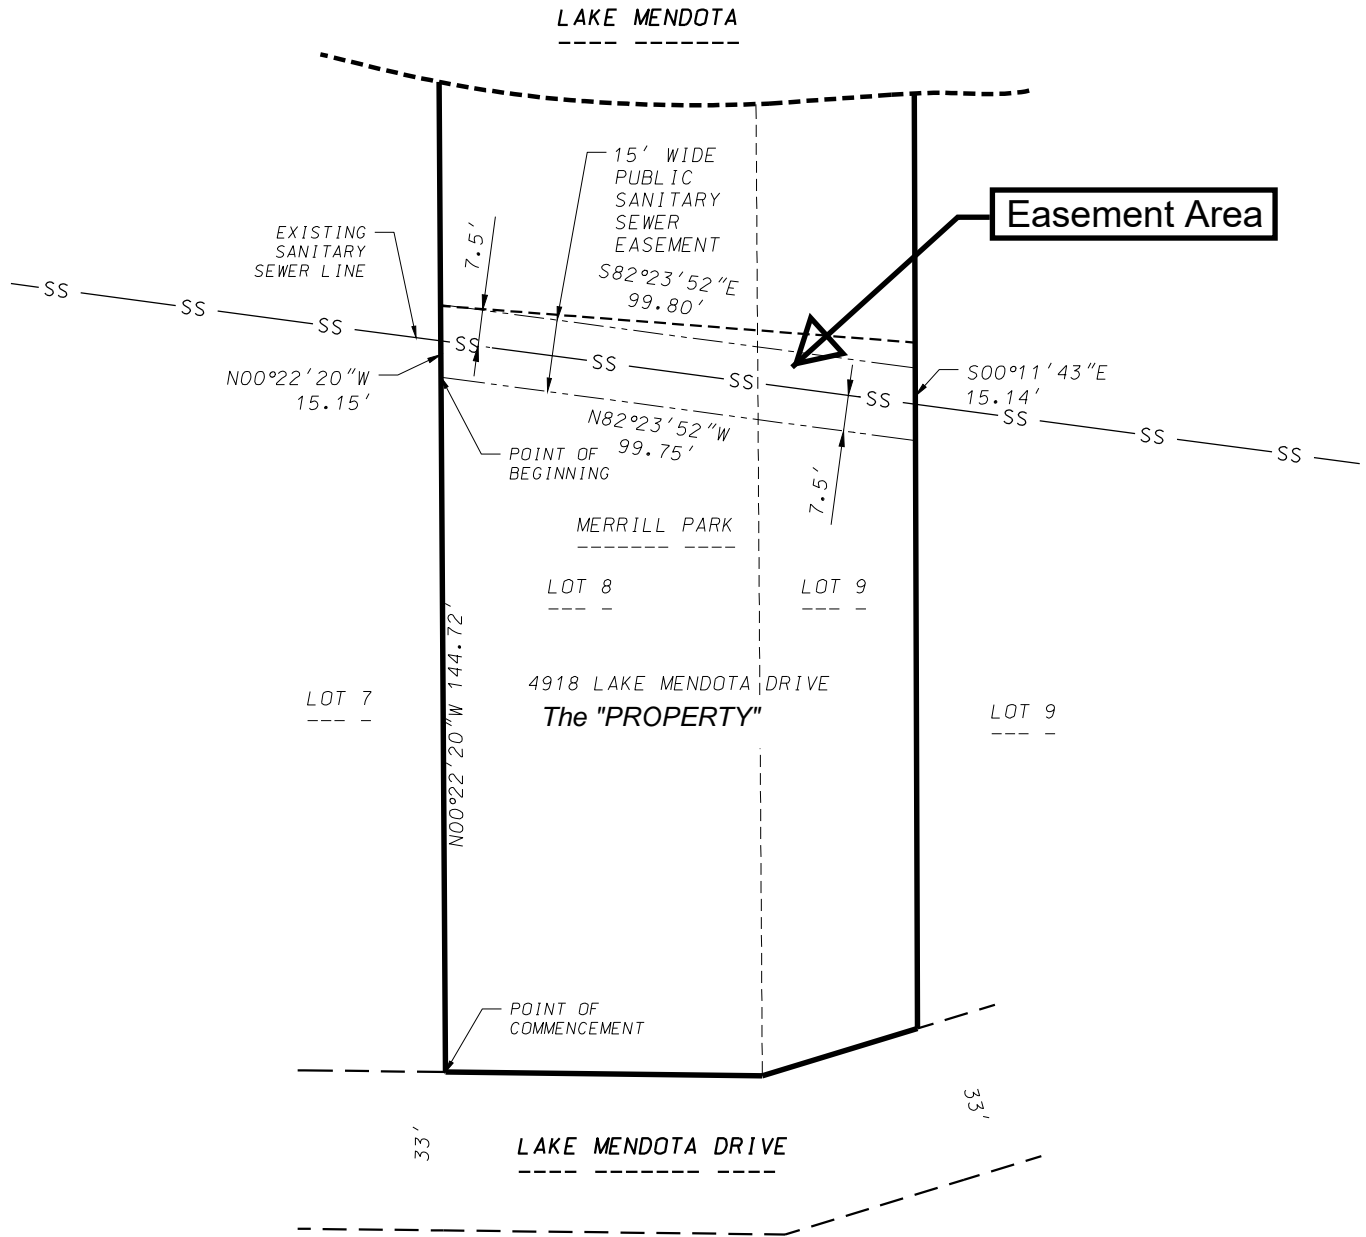

EXHIBIT A

D'ONOFRIO KOTTKE AND ASSOCIATES, INC.

7530 Westward Way, Madison, WI 53717
 Phone: 608.833.7530 • Fax: 608.833.1089
 YOUR NATURAL RESOURCE FOR LAND DEVELOPMENT

Scale 1" = 40'

DATE: 12-23-19

F.N.: 19-02-159