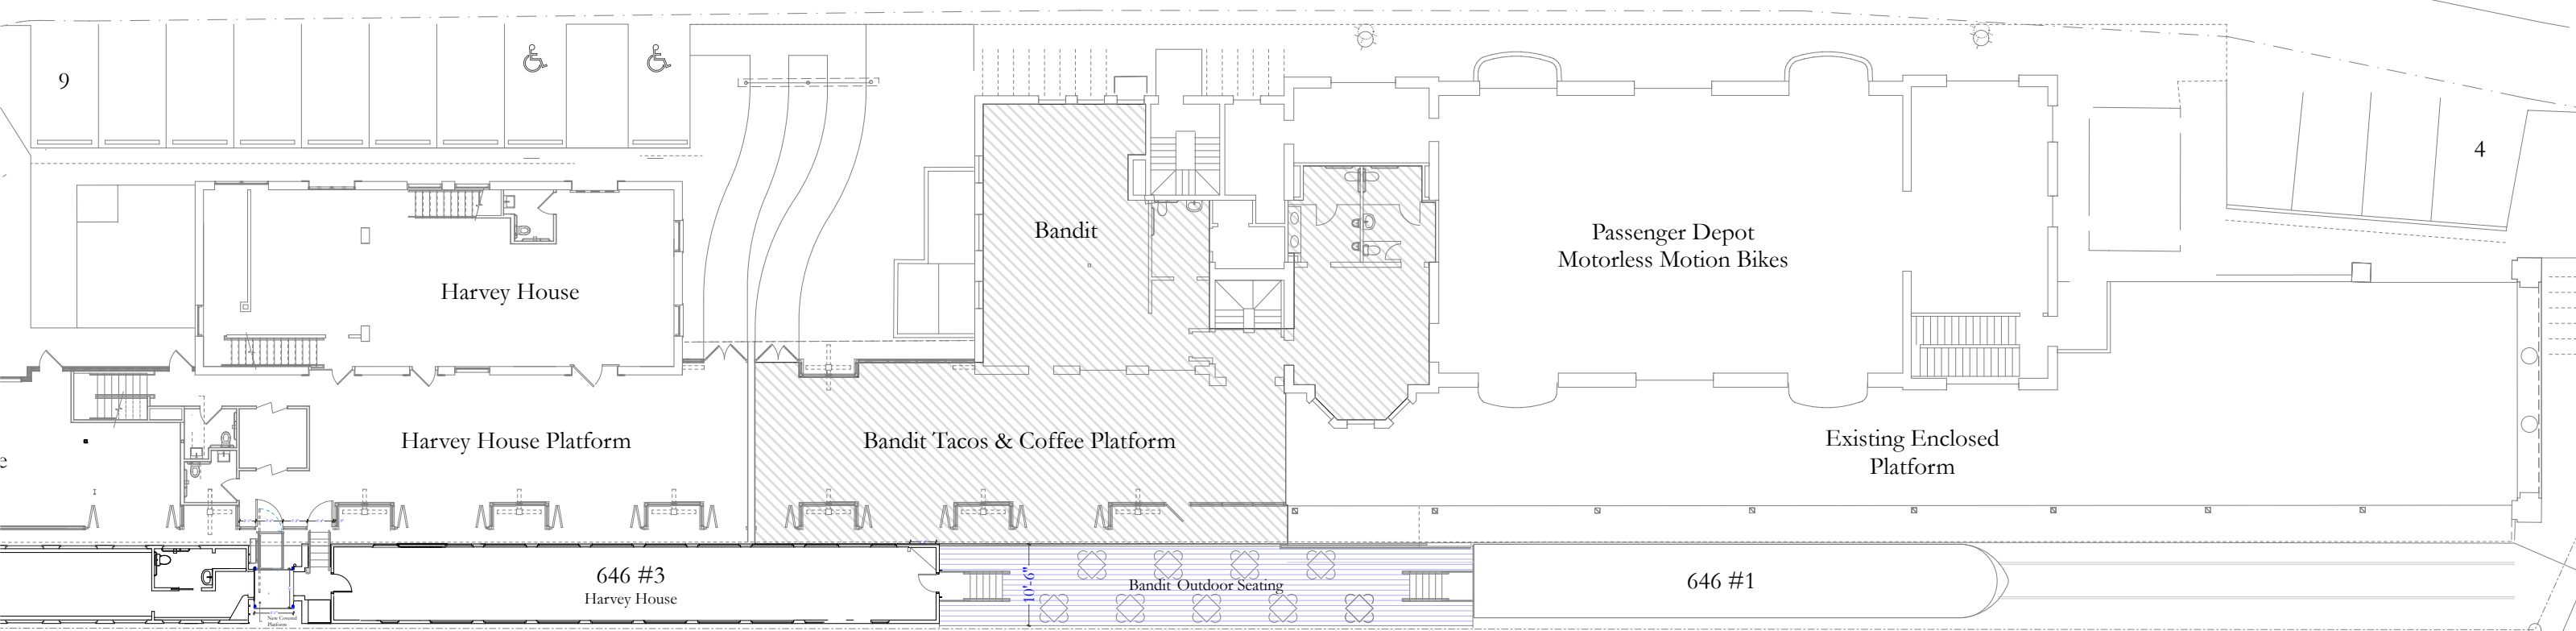

View of the Boardwalk/Deck

View from W Washington & the Bike Path

Bandit Tacos & Coffee Outdoor Dining Deck
 640 W Washington
 May 1, 2021