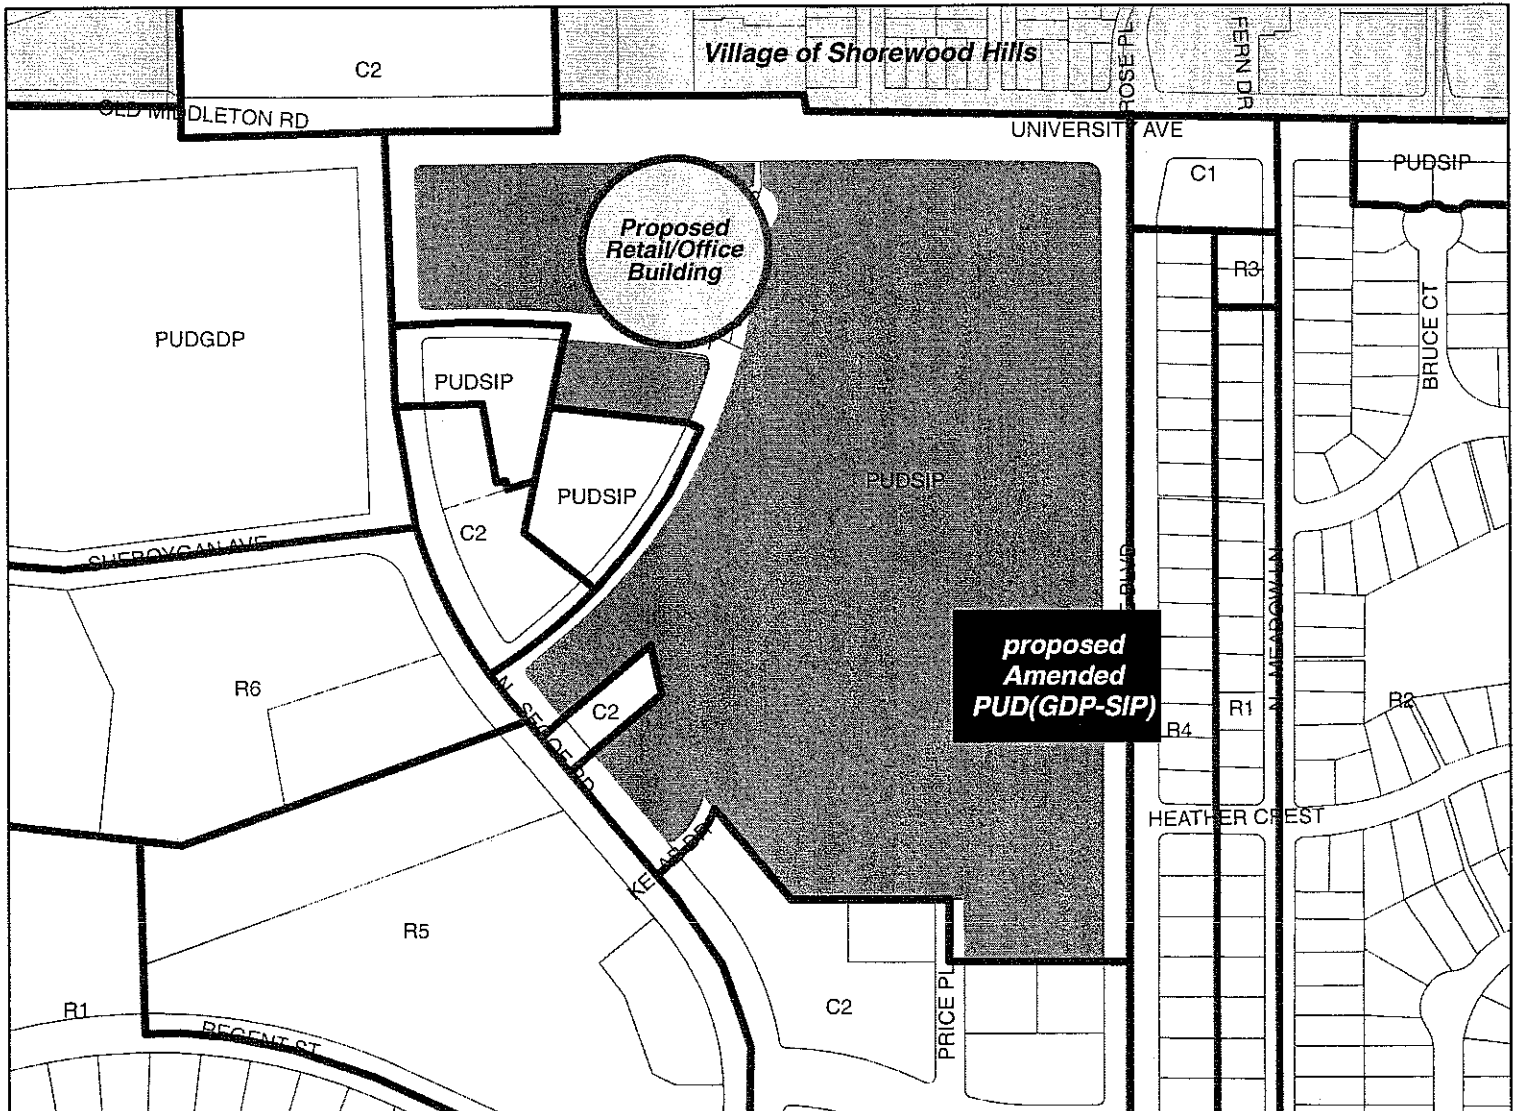

Public Hearing Date

Plan Commission
25 February 2008

Common Council
04 March 2008

For Questions Contact: Tim Parks at: 261-9632 or tparks@cityofmadison.com or City Planning at 266-4635