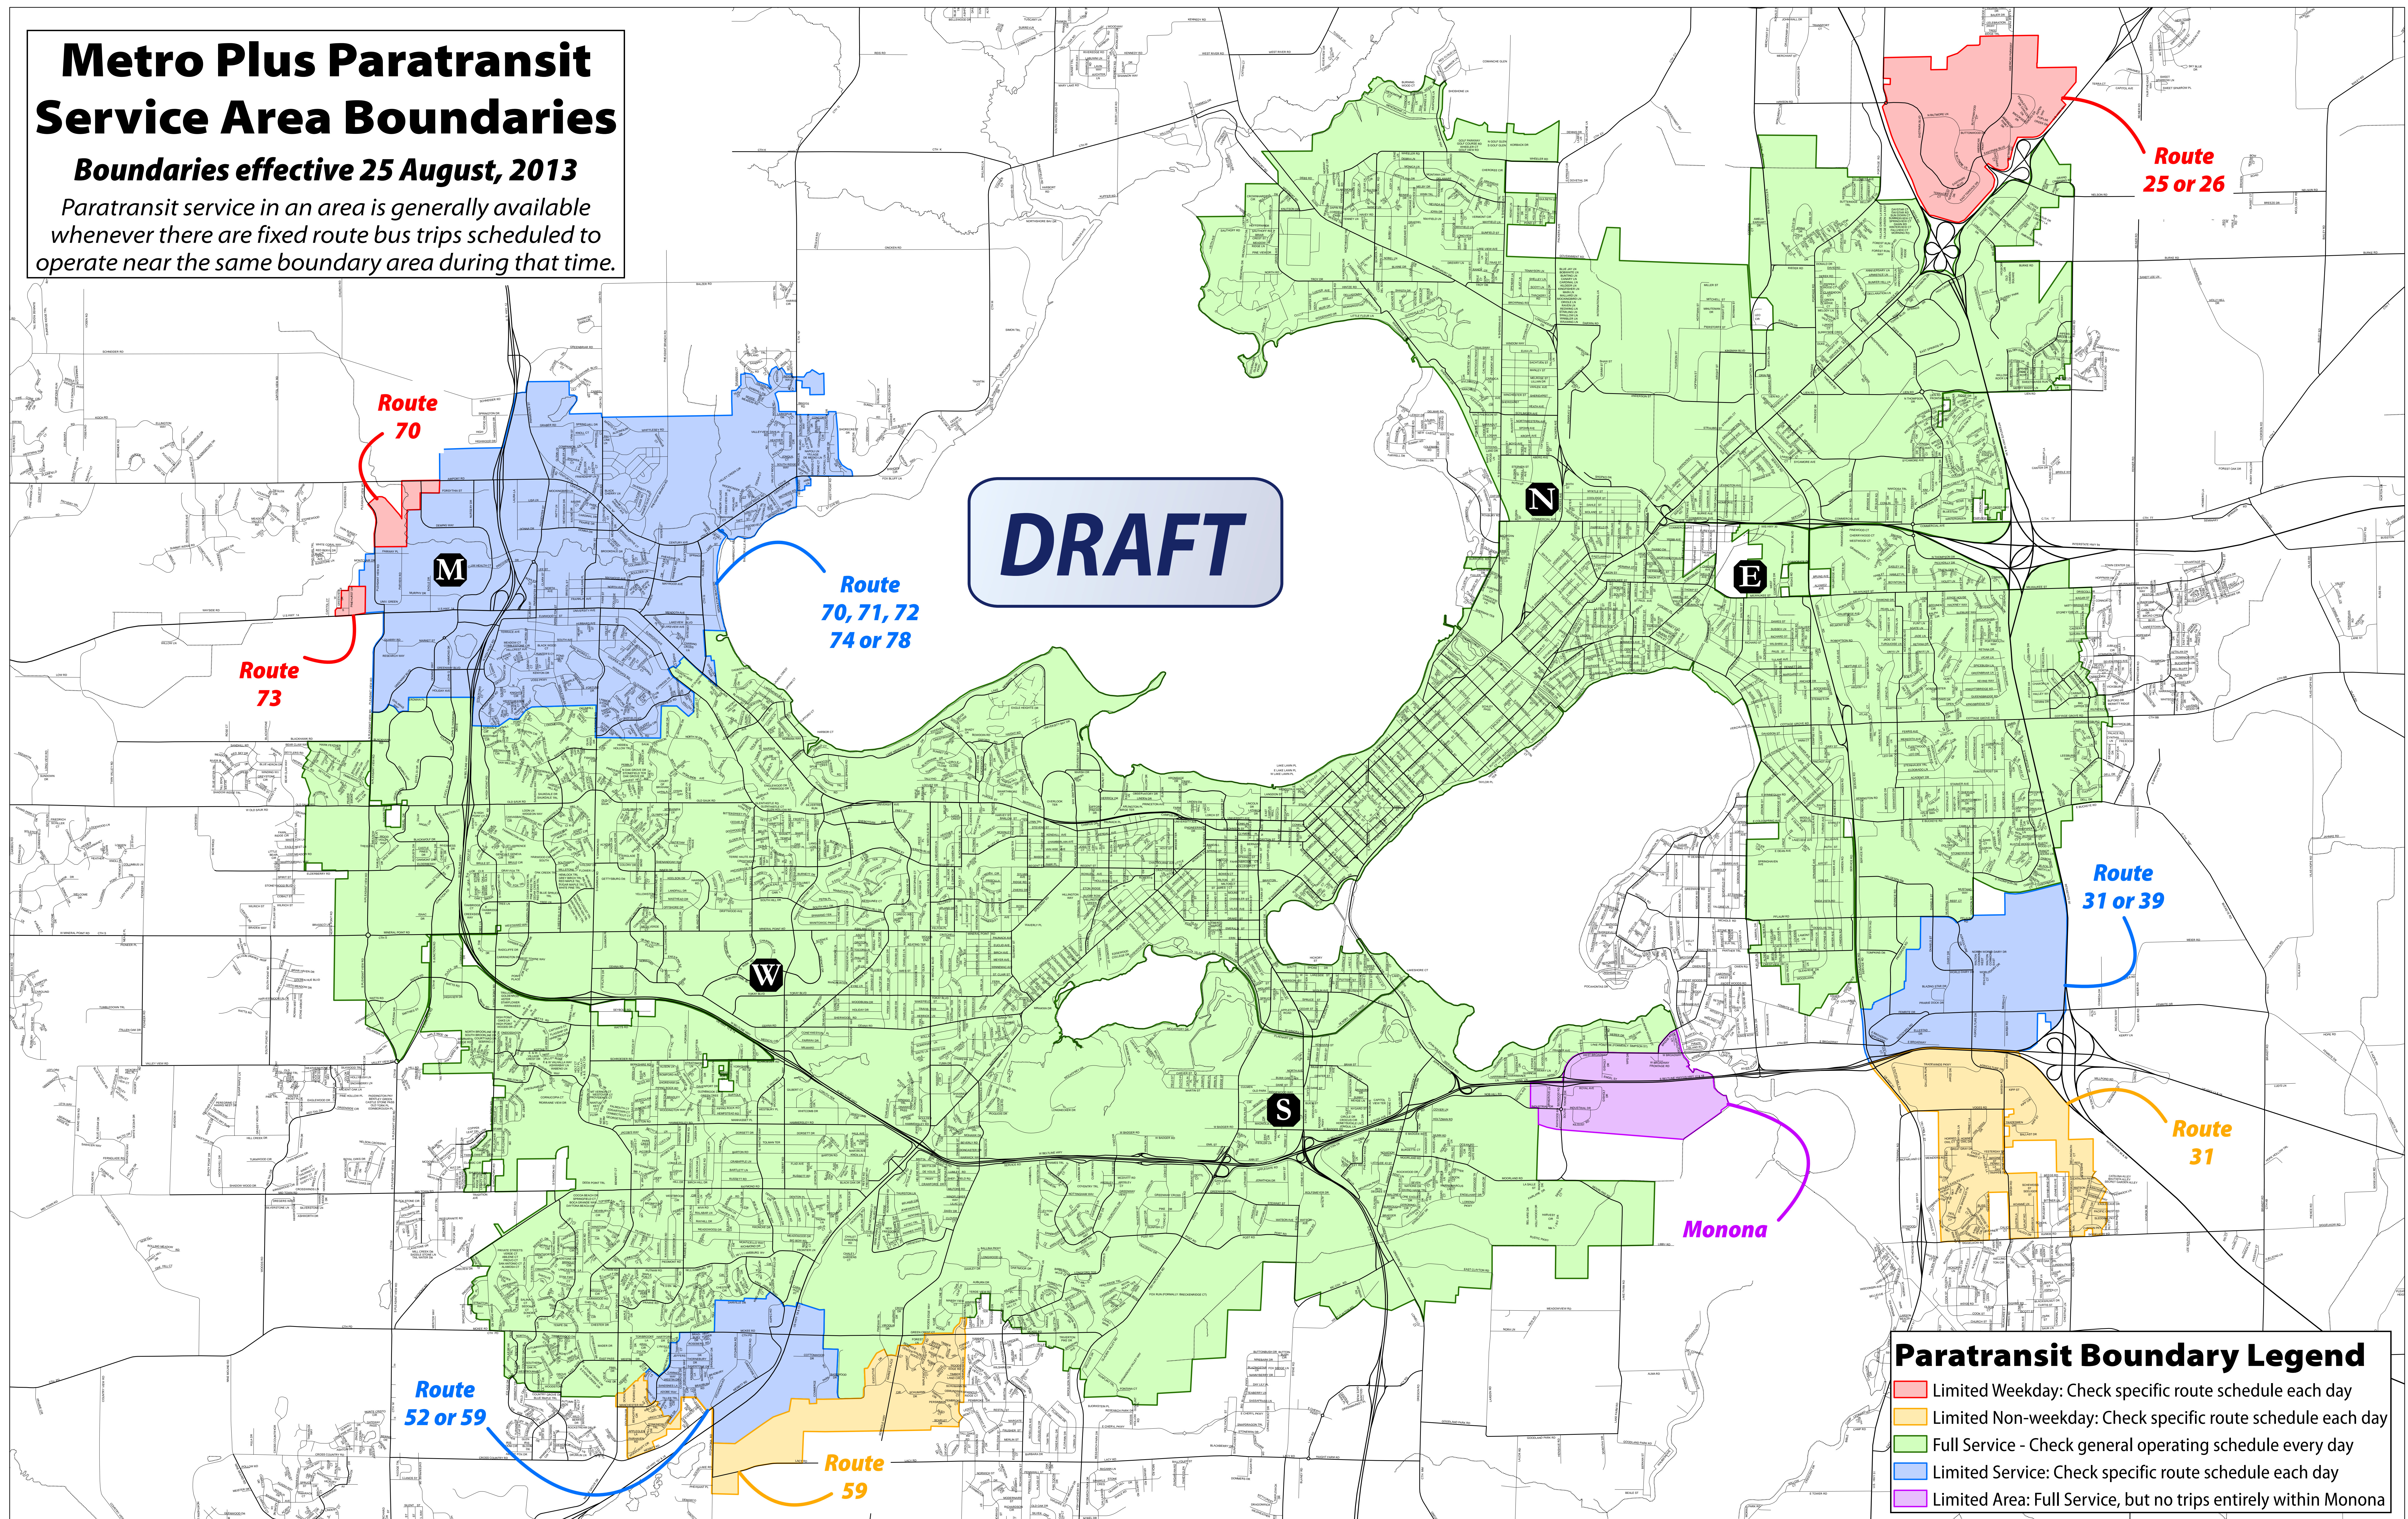

Metro Plus Paratransit Service Area Boundaries

Boundaries effective 25 August, 2013

Paratransit service in an area is generally available whenever there are fixed route bus trips scheduled to operate near the same boundary area during that time.

DRAFT

Paratransit Boundary Legend

- █ Limited Weekday: Check specific route schedule each day
- █ Limited Non-weekday: Check specific route schedule each day
- █ Full Service - Check general operating schedule every day
- █ Limited Service: Check specific route schedule each day
- █ Limited Area: Full Service, but no trips entirely within Monona