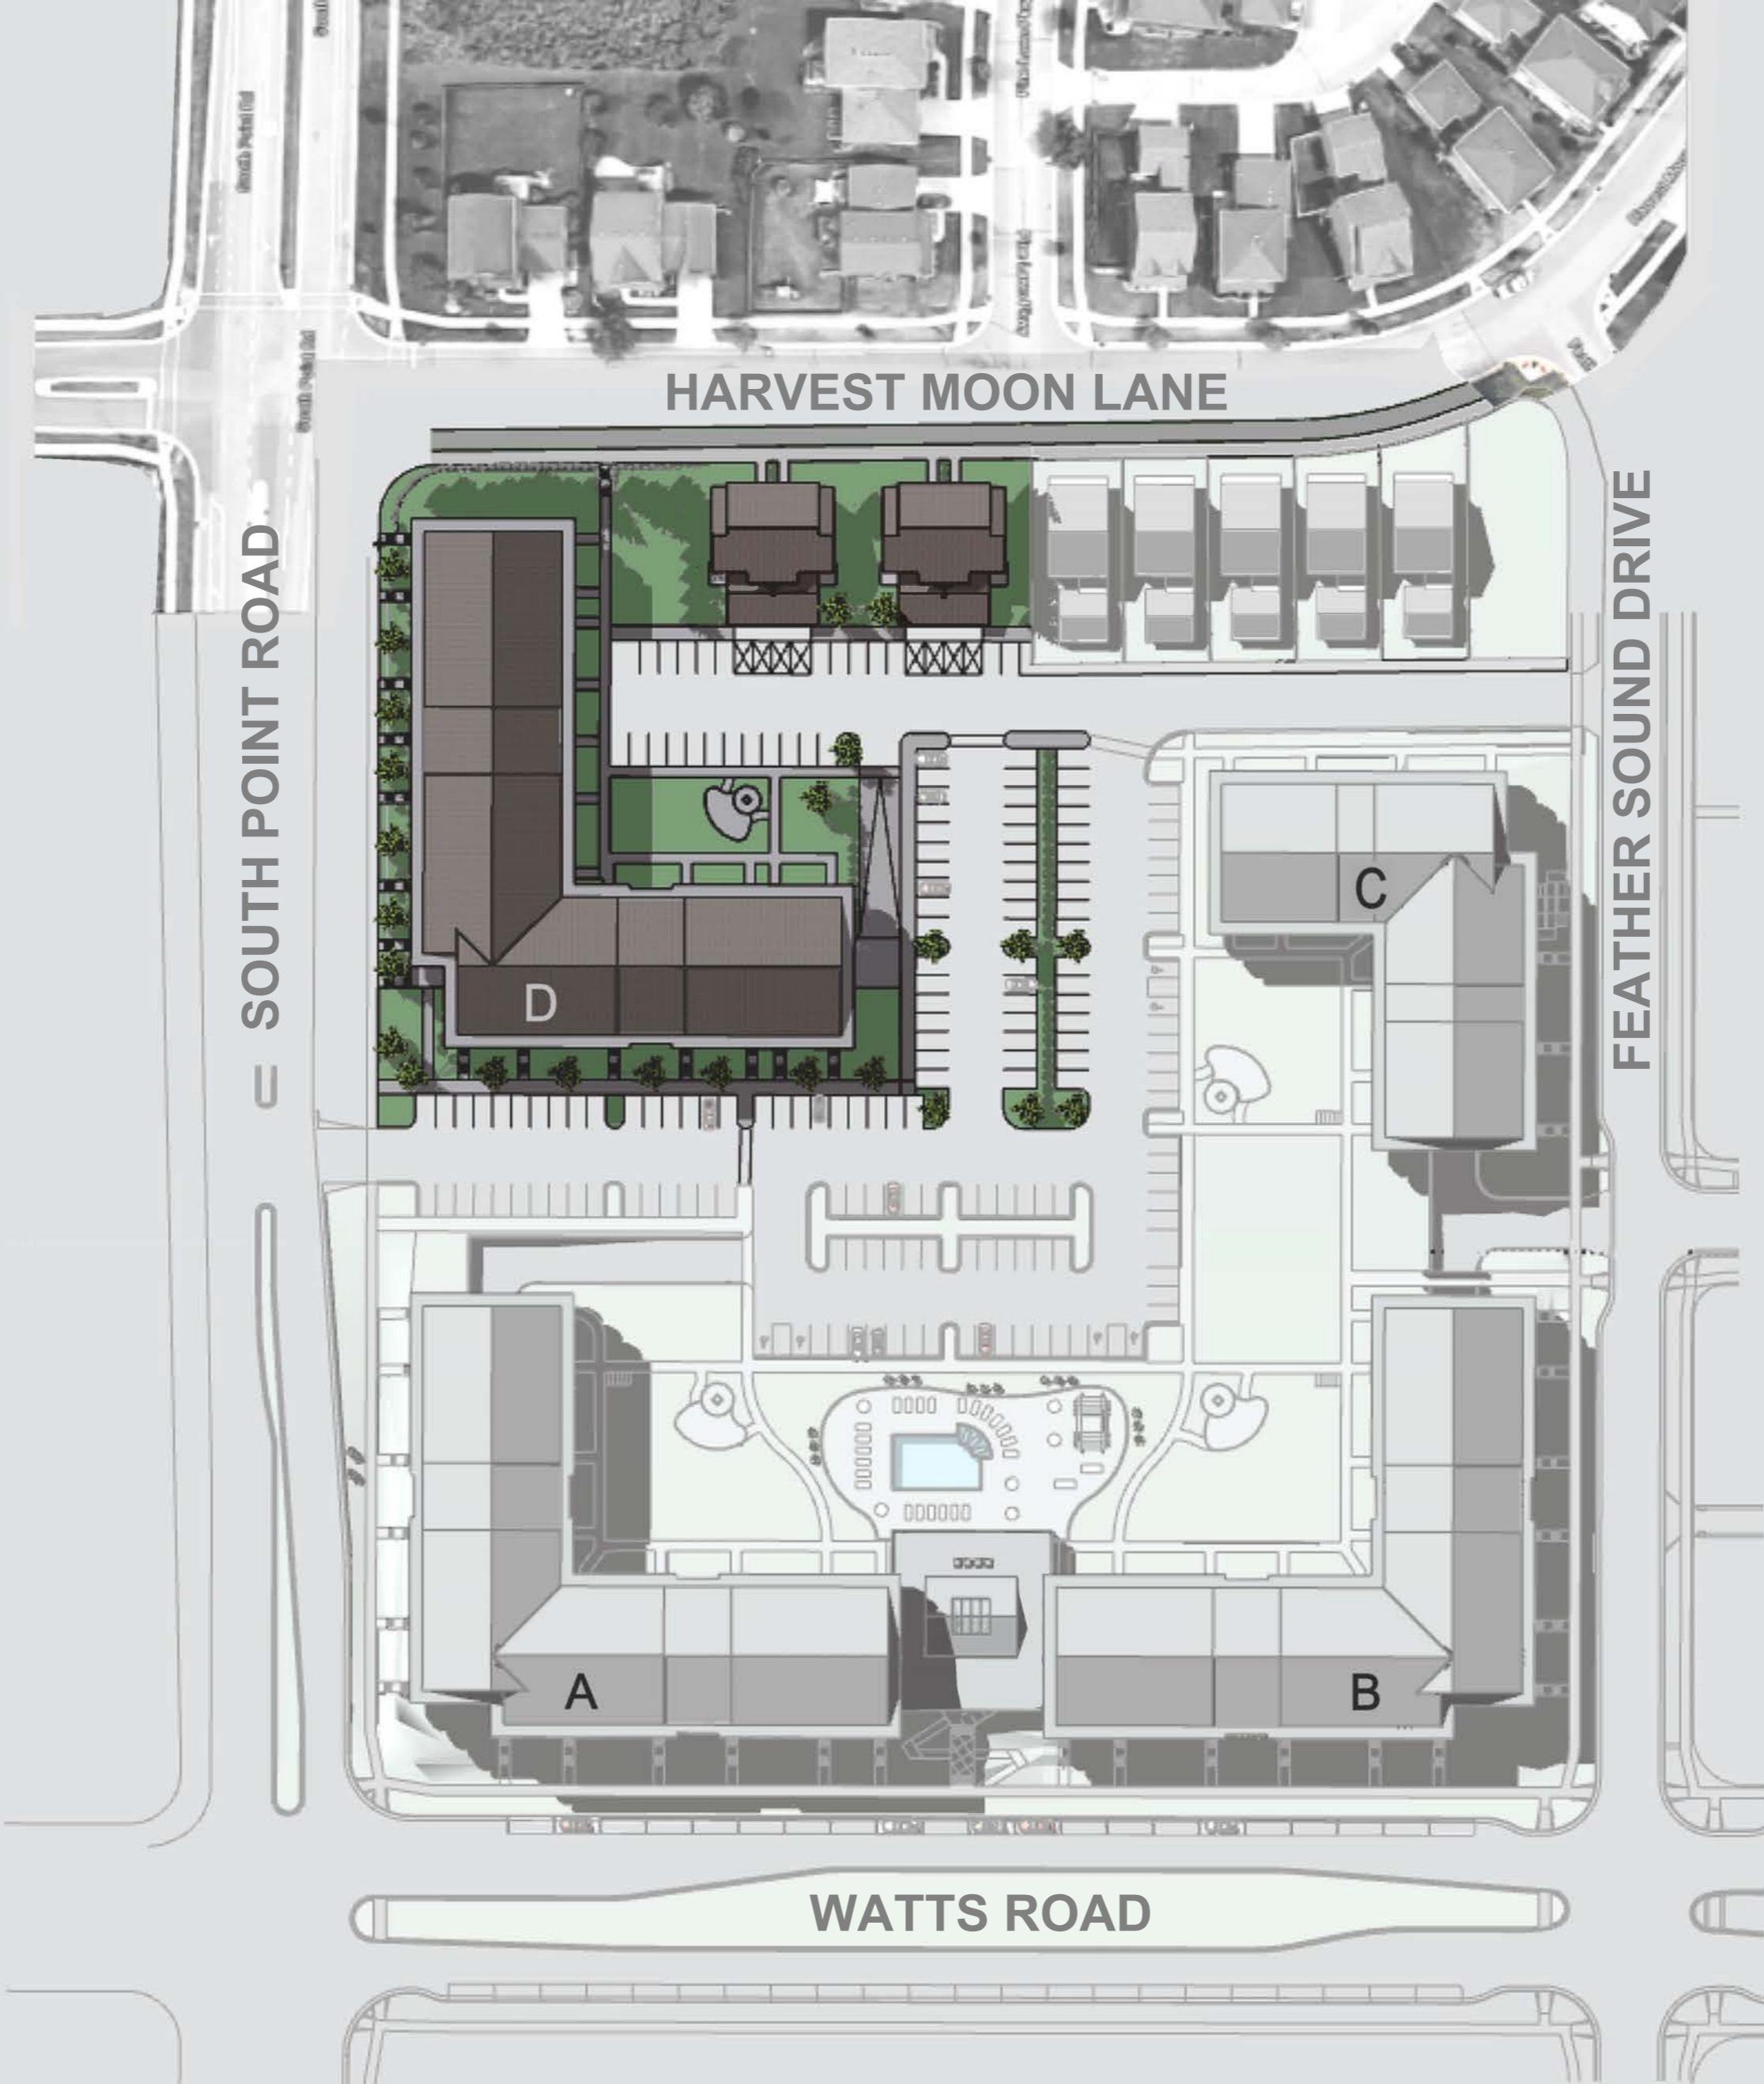

The EDISON II  
603 S. Point Rd.

SOUTH POINT ROAD

HARVEST MOON LANE

FEATHER SOUND DRIVE

WATTS ROAD

HARVEST MOON LANE

SPEED LIMIT  
25

NO LEFT TURN

The EDISON II  
northwest view

The EDISON II  
twins

9  
4  
3  
7

9  
4  
4  
3

9  
4  
4  
9

9  
4  
5  
5

The EDISON II  
northeast view

The EDISON II  
southeast view

The EDISON II  
southwest view