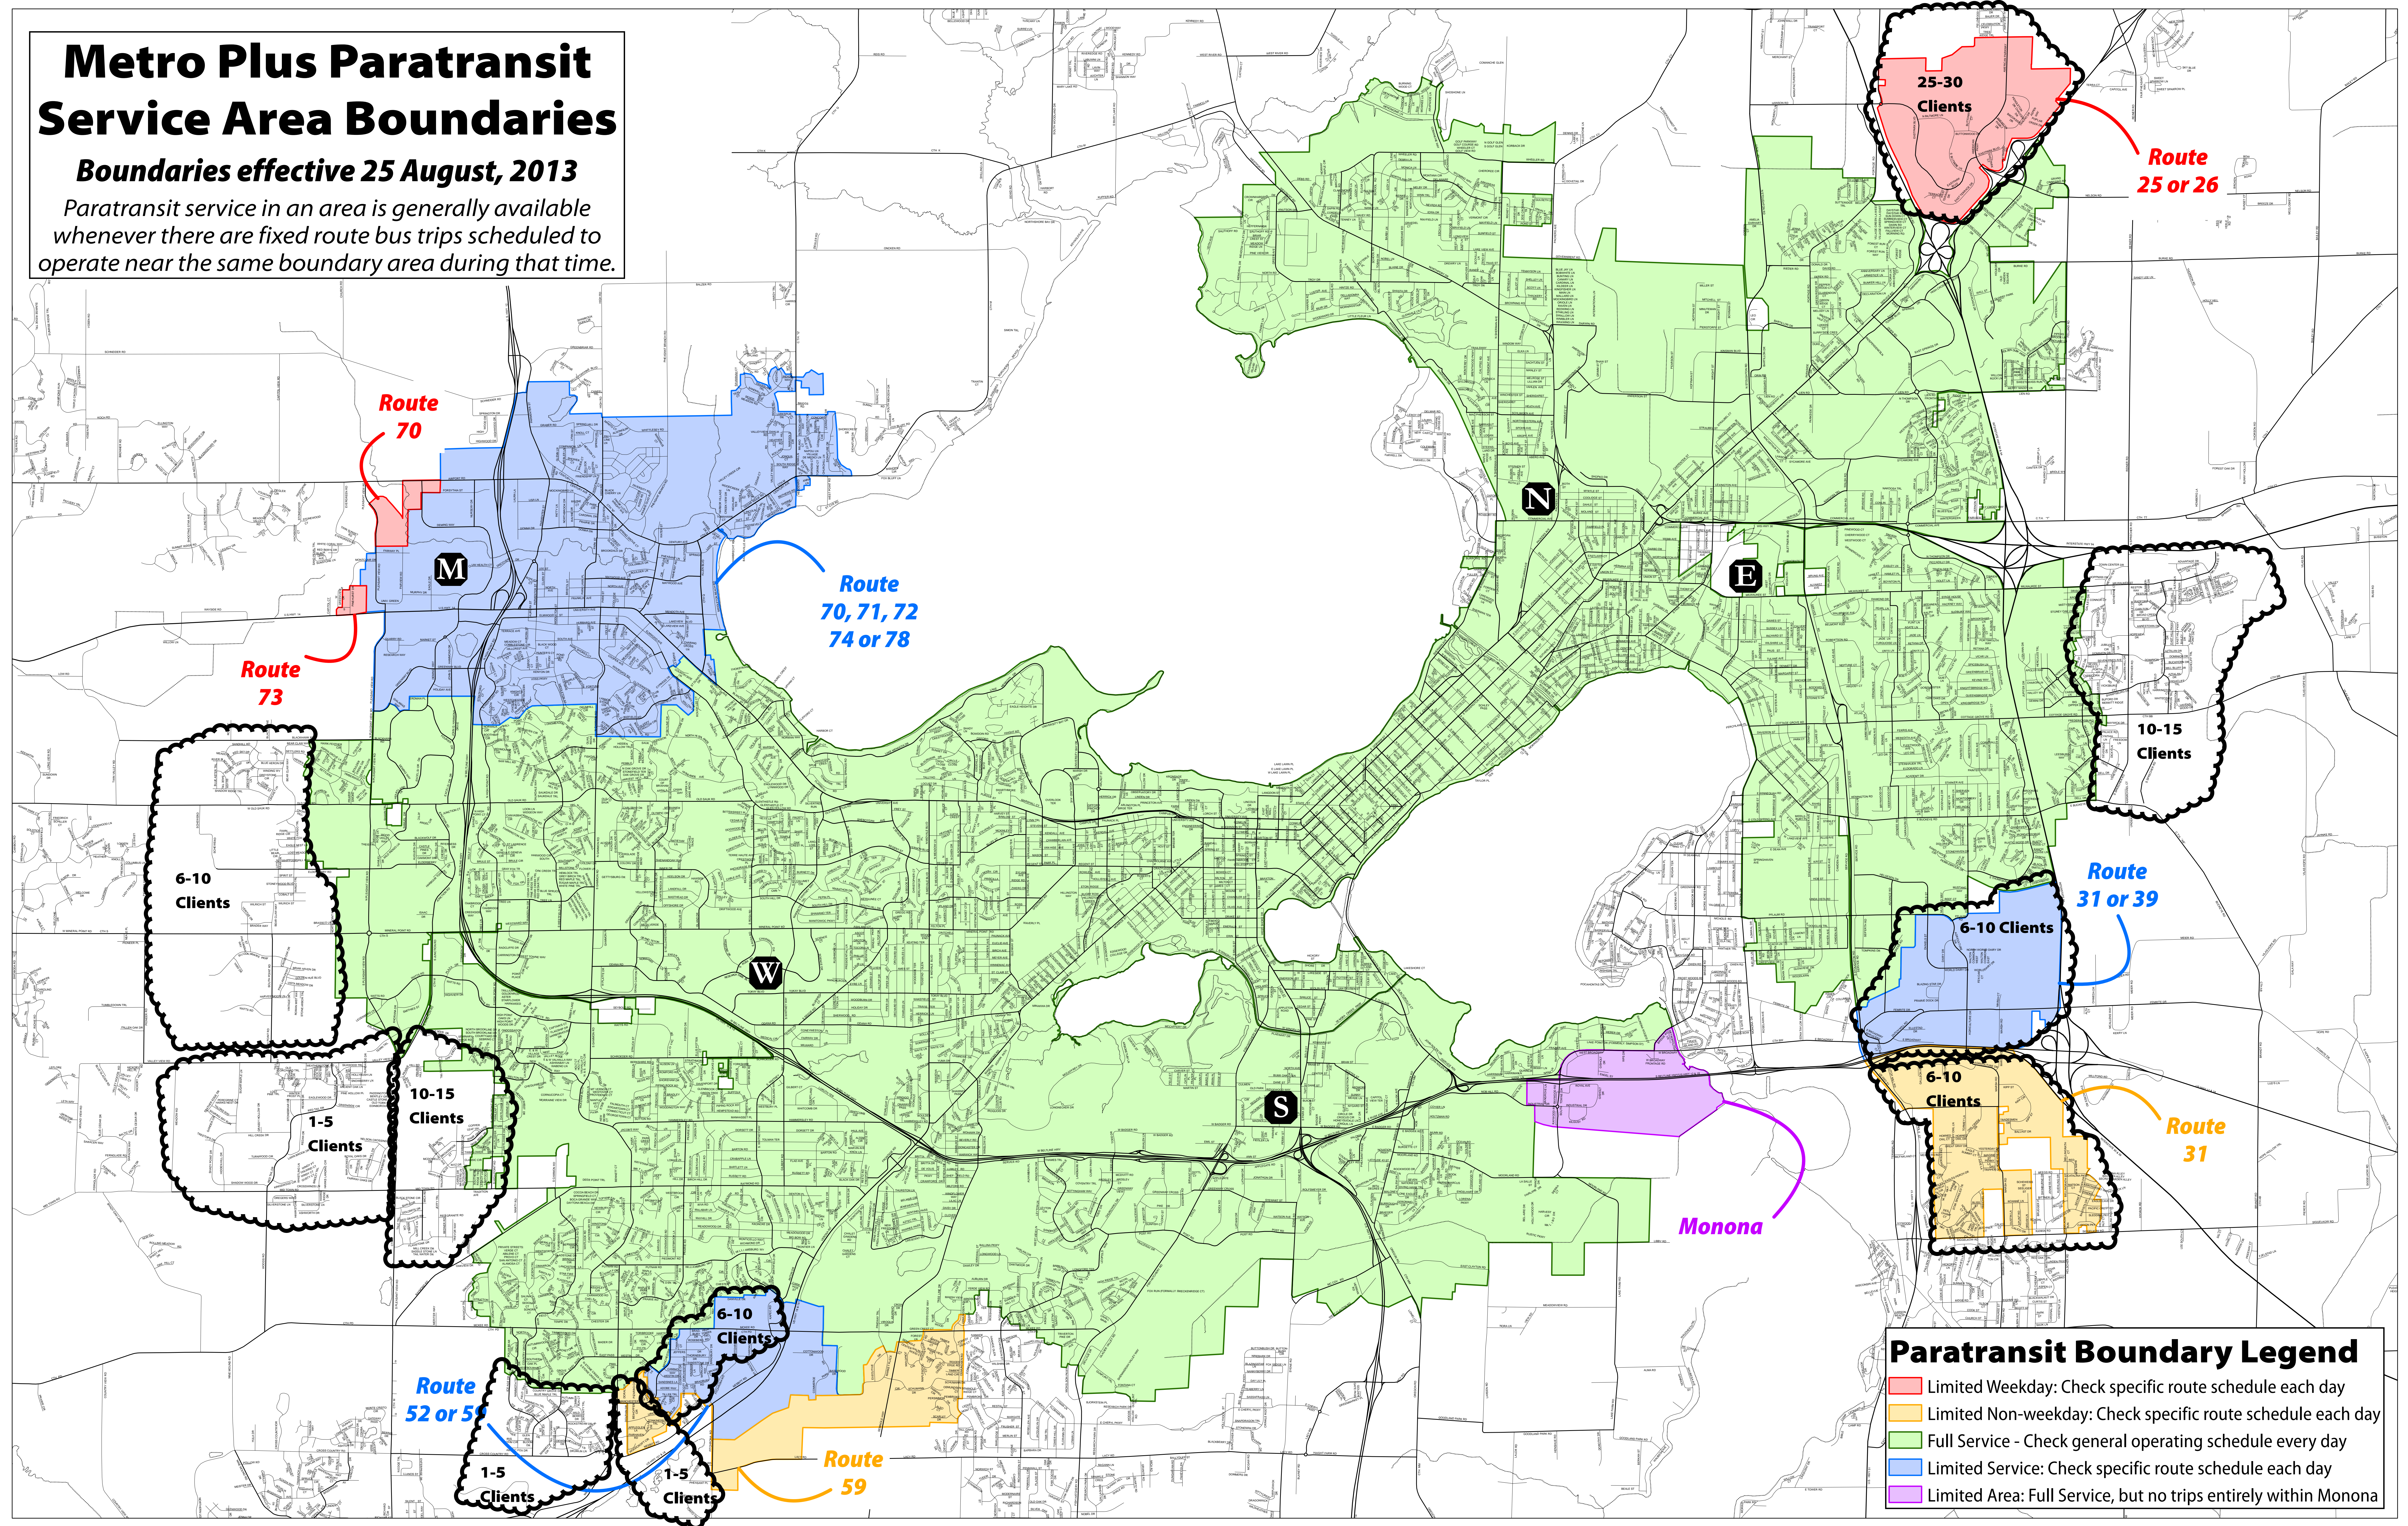

Metro Plus Paratransit Service Area Boundaries

Boundaries effective 25 August, 2013

Paratransit service in an area is generally available whenever there are fixed route bus trips scheduled to operate near the same boundary area during that time.

Paratransit Boundary Legend

- █ Limited Weekday: Check specific route schedule each day
- █ Limited Non-weekday: Check specific route schedule each day
- █ Full Service - Check general operating schedule every day
- █ Limited Service: Check specific route schedule each day
- █ Limited Area: Full Service, but no trips entirely within Monona