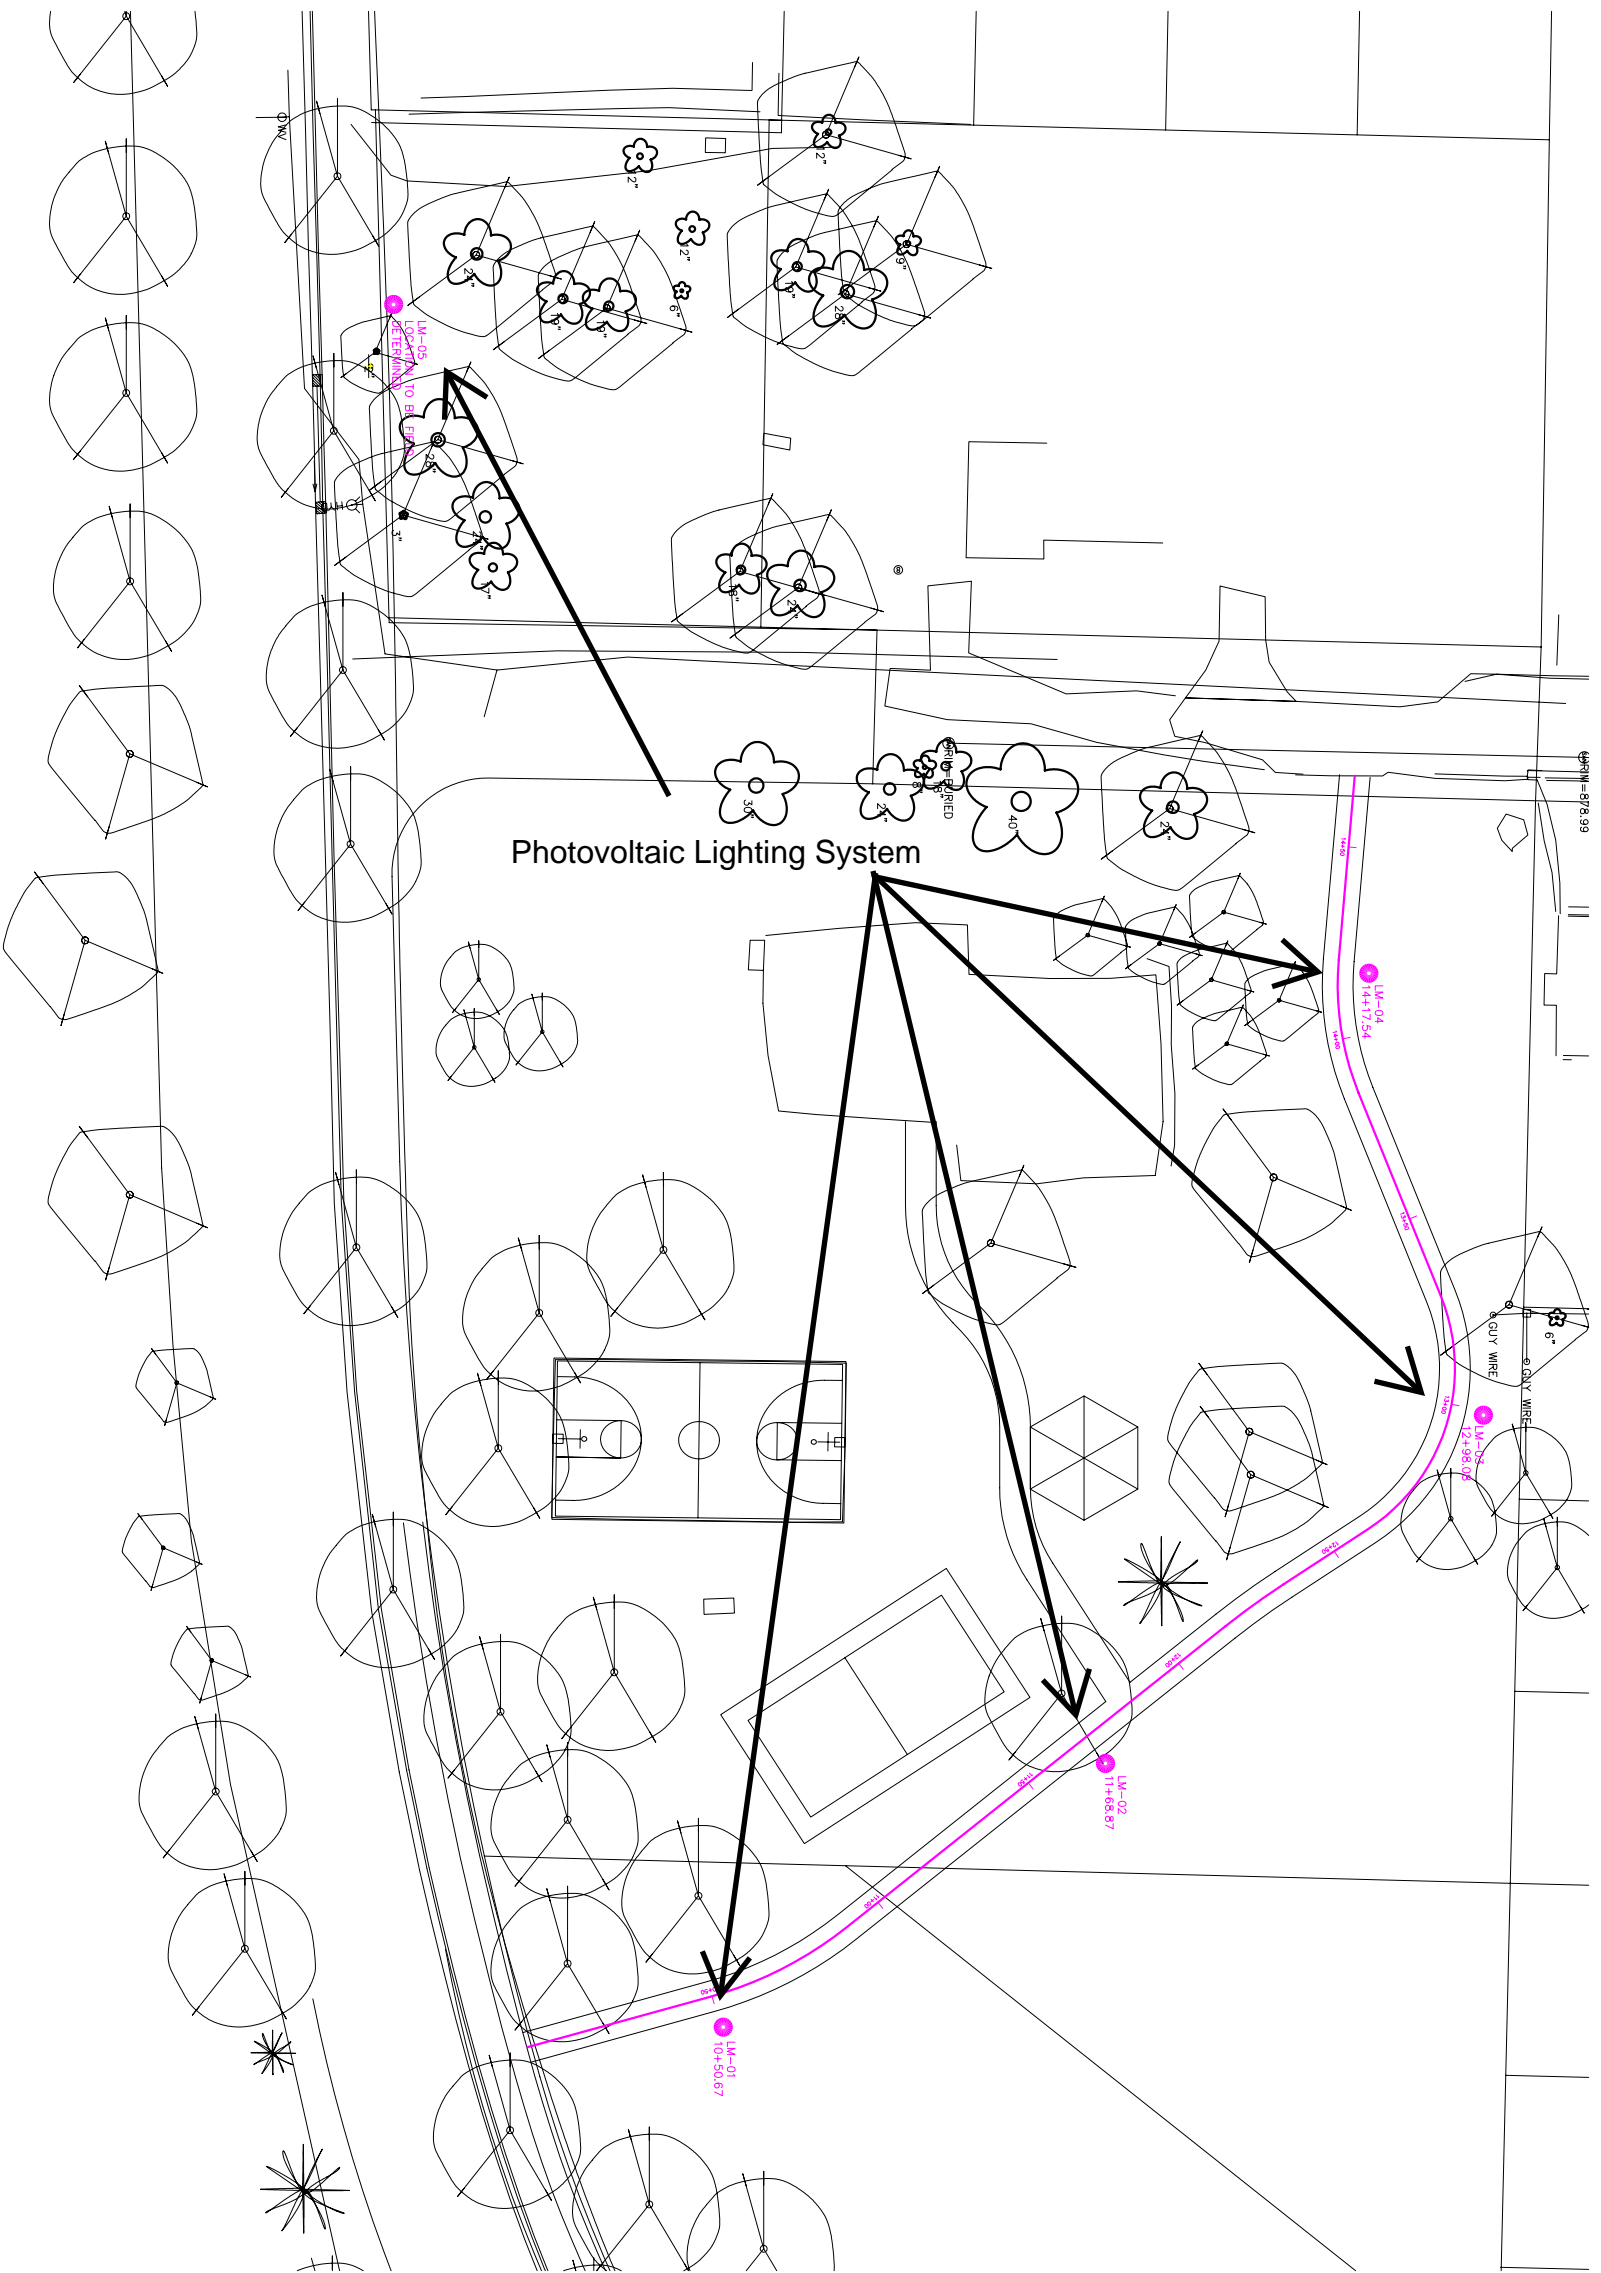

EXHIBIT B

CITY OF
MADISON
THUT PARK
SOLAR
PATH
LIGHTING
SYSTEM
10/26/09