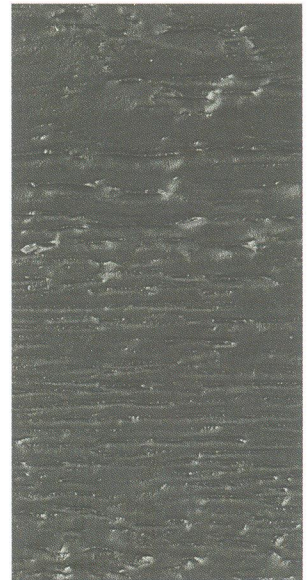

Reverse Board And Batten

Capture The Resilient Spirit Of Historic Architecture

- Rustic and cross-sawn, Reverse Board and Batten panel siding sports the weathered grain appearance of cedar
- Available in 8' and 9' lengths
- Shiplap edges make it easier to level and apply
- Pre-primed for exceptional paint adhesion
- Not rated for structural use
- Available in fiber substrate

Metric units are rounded to the nearest millimeter. *Special order items require minimum quantity and extended lead times.

Create depth and emotion with these eye-catching colors. Uniquely rich and bold choices let your style shine through. Give your house dramatic contrast that will be hard not to notice.

Cinnabar

Bungalow

Chocolate

Forest Green

Cinnabar

Smoky Ash

Note: Due to the limitations of the printing process, actual color may vary from the color shown. Refer to a sample for accurate color.