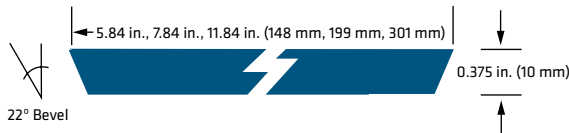

Available as part of Architectural Collection

LP SMARTSIDE REVERSE BOARD AND BATTEN PANEL 12 IN. O.C.

TEXTURE	LENGTH	GROOVE	GROOVE WIDTH	ACTUAL WIDTH	ACTUAL THICKNESS
CEDAR	8 FT. (96 IN.) (2438 MM)	12 IN. O.C.	1 IN. (25 MM)	48.563 IN. (1234 MM)	0.375 IN. (10 MM)
	9 FT. (108 IN.) (2743 MM)	12 IN. O.C.	1 IN. (25 MM)	48.563 IN. (1234 MM)	0.375 IN. (10 MM)

Lap

The Natural Look Of Cedar Without The Cost

- One of the most durable lap siding options in the market today
- 16' length results in faster installation
- Up to 33% fewer seams than traditional 12' siding
- Pre-primed for exceptional paint adhesion
- Self-aligning SmartLock™ option installs faster and more efficient
- Available in strand substrate

Available as part of Precision Series

LP® SMARTSIDE® 76 SERIES LAP SIDING

LP SMARTSIDE 38 SERIES LAP SIDING

LP SMARTSIDE 76 SERIES SMARTLOCK LAP SIDING

TEXTURE	LENGTH	ACTUAL WIDTH	ACTUAL THICKNESS
CEDAR	16 FT. (192 IN.) (4877 MM)	5.84 IN. (148 MM)	0.315 IN. (8 MM) OR 0.375 IN. (10 MM)
	16 FT. (192 IN.) (4877 MM)	7.84 IN. (199 MM)	0.315 IN. (8 MM) OR 0.375 IN. (10 MM)
	16 FT. (192 IN.) (4877 MM)	11.84 IN. (301 MM)	0.315 IN. (8 MM) OR 0.375 IN. (10 MM)
SMARTLOCK CEDAR	16 FT. (192 IN.) (4877 MM)	7.84 IN. (199 MM)	0.375 IN. (10 MM)