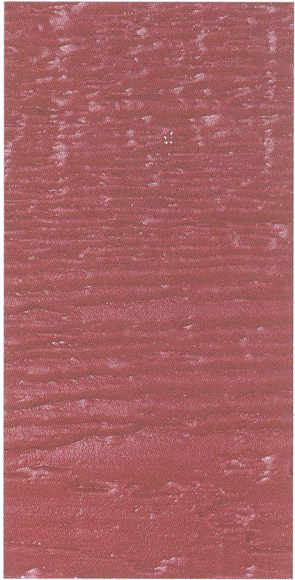

Create depth and emotion with these eye-catching colors. Uniquely rich and bold choices let your style shine through. Give your house dramatic contrast that will be hard not to notice.

Cinnabar