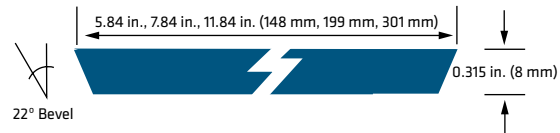

Available as part of Architectural Collection

LP SMARTSIDE REVERSE BOARD AND BATTEN PANEL 12 IN. O.C.

TEXTURE	LENGTH	GROOVE	GROOVE WIDTH	ACTUAL WIDTH	ACTUAL THICKNESS
CEDAR	8 FT. (96 IN.) (2438 MM)	12 IN. O.C.	1 IN. (25 MM)	48.563 IN. (1234 MM)	0.375 IN. (10 MM)
	9 FT. (108 IN.) (2743 MM)	12 IN. O.C.	1 IN. (25 MM)	48.563 IN. (1234 MM)	0.375 IN. (10 MM)

Lap

The Natural Look Of Cedar Without The Cost

- One of the most durable lap siding options in the market today
- 16' length results in faster installation
- Up to 33% fewer seams than traditional 12' siding
- Pre-primed for exceptional paint adhesion
- Self-aligning SmartLock™ option installs faster and more efficient
- Available in strand substrate

Available as part of Precision Series

LP® SMARTSIDE® 76 SERIES LAP SIDING

LP SMARTSIDE 38 SERIES LAP SIDING

LP SMARTSIDE 76 SERIES SMARTLOCK LAP SIDING

TEXTURE	LENGTH	ACTUAL WIDTH	ACTUAL THICKNESS
CEDAR	16 FT. (192 IN.) (4877 MM)	5.84 IN. (148 MM)	0.315 IN. (8 MM) OR 0.375 IN. (10 MM)
	16 FT. (192 IN.) (4877 MM)	7.84 IN. (199 MM)	0.315 IN. (8 MM) OR 0.375 IN. (10 MM)
	16 FT. (192 IN.) (4877 MM)	11.84 IN. (301 MM)	0.315 IN. (8 MM) OR 0.375 IN. (10 MM)
SMARTLOCK CEDAR	16 FT. (192 IN.) (4877 MM)	7.84 IN. (199 MM)	0.375 IN. (10 MM)