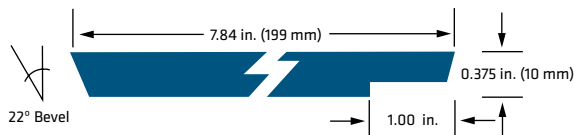

Available as part of Precision Series

LP® SMARTSIDE® 76 SERIES LAP SIDING

LP SMARTSIDE 38 SERIES LAP SIDING

LP SMARTSIDE 76 SERIES SMARTLOCK LAP SIDING

TEXTURE	LENGTH	ACTUAL WIDTH	ACTUAL THICKNESS
CEDAR	16 FT. (192 IN.) (4877 MM)	5.84 IN. (148 MM)	0.315 IN. (8 MM) OR 0.375 IN. (10 MM)
	16 FT. (192 IN.) (4877 MM)	7.84 IN. (199 MM)	0.315 IN. (8 MM) OR 0.375 IN. (10 MM)
	16 FT. (192 IN.) (4877 MM)	11.84 IN. (301 MM)	0.315 IN. (8 MM) OR 0.375 IN. (10 MM)
SMARTLOCK CEDAR	16 FT. (192 IN.) (4877 MM)	7.84 IN. (199 MM)	0.375 IN. (10 MM)