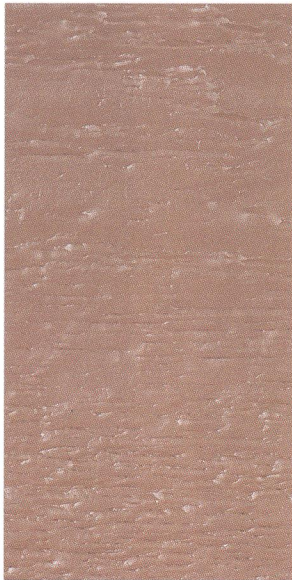

Reverse Board And Batten

Capture The Resilient Spirit Of Historic Architecture

- Rustic and cross-sawn, Reverse Board and Batten panel siding sports the weathered grain appearance of cedar
- Available in 8' and 9' lengths
- Shiplap edges make it easier to level and apply
- Pre-primed for exceptional paint adhesion
- Not rated for structural use
- Available in fiber substrate

Available as part of Precision Series

LP® SMARTSIDE® 76 SERIES LAP SIDING

LP SMARTSIDE 38 SERIES LAP SIDING

LP SMARTSIDE 76 SERIES SMARTLOCK LAP SIDING

TEXTURE	LENGTH	ACTUAL WIDTH	ACTUAL THICKNESS
CEDAR	16 FT. (192 IN.) (4877 MM)	5.84 IN. (148 MM)	0.315 IN. (8 MM) OR 0.375 IN. (10 MM)
	16 FT. (192 IN.) (4877 MM)	7.84 IN. (199 MM)	0.315 IN. (8 MM) OR 0.375 IN. (10 MM)
	16 FT. (192 IN.) (4877 MM)	11.84 IN. (301 MM)	0.315 IN. (8 MM) OR 0.375 IN. (10 MM)
SMARTLOCK CEDAR	16 FT. (192 IN.) (4877 MM)	7.84 IN. (199 MM)	0.375 IN. (10 MM)

Cinnabar

Bungalow

Chocolate

Forest Green

Cinnabar

Smoky Ash

Note: Due to the limitations of the printing process, actual color may vary from the color shown. Refer to a sample for accurate color.