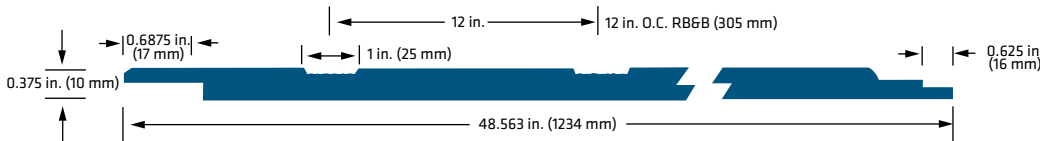

Reverse Board And Batten

Capture The Resilient Spirit Of Historic Architecture

- Rustic and cross-sawn, Reverse Board and Batten panel siding sports the weathered grain appearance of cedar
- Available in 8' and 9' lengths
- Shiplap edges make it easier to level and apply
- Pre-primed for exceptional paint adhesion
- Not rated for structural use
- Available in fiber substrate

Available as part of Architectural Collection

LP SMARTSIDE REVERSE BOARD AND BATTEN PANEL 12 IN. O.C.

TEXTURE	LENGTH	GROOVE	GROOVE WIDTH	ACTUAL WIDTH	ACTUAL THICKNESS
CEDAR	8 FT. (96 IN.) (2438 MM)	12 IN. O.C.	1 IN. (25 MM)	48.563 IN. (1234 MM)	0.375 IN. (10 MM)
	9 FT. (108 IN.) (2743 MM)	12 IN. O.C.	1 IN. (25 MM)	48.563 IN. (1234 MM)	0.375 IN. (10 MM)

Lap

The Natural Look Of Cedar Without The Cost

- One of the most durable lap siding options in the market today
- 16' length results in faster installation
- Up to 33% fewer seams than traditional 12' siding
- Pre-primed for exceptional paint adhesion
- Self-aligning SmartLock™ option installs faster and more efficient
- Available in strand substrate

Available as part of Precision Series

LP® SMARTSIDE® 76 SERIES LAP SIDING

LP SMARTSIDE 38 SERIES LAP SIDING

LP SMARTSIDE 76 SERIES SMARTLOCK LAP SIDING

TEXTURE	LENGTH	ACTUAL WIDTH	ACTUAL THICKNESS
CEDAR	16 FT. (192 IN.) (4877 MM)	5.84 IN. (148 MM)	0.315 IN. (8 MM) OR 0.375 IN. (10 MM)
	16 FT. (192 IN.) (4877 MM)	7.84 IN. (199 MM)	0.315 IN. (8 MM) OR 0.375 IN. (10 MM)
	16 FT. (192 IN.) (4877 MM)	11.84 IN. (301 MM)	0.315 IN. (8 MM) OR 0.375 IN. (10 MM)
SMARTLOCK CEDAR	16 FT. (192 IN.) (4877 MM)	7.84 IN. (199 MM)	0.375 IN. (10 MM)