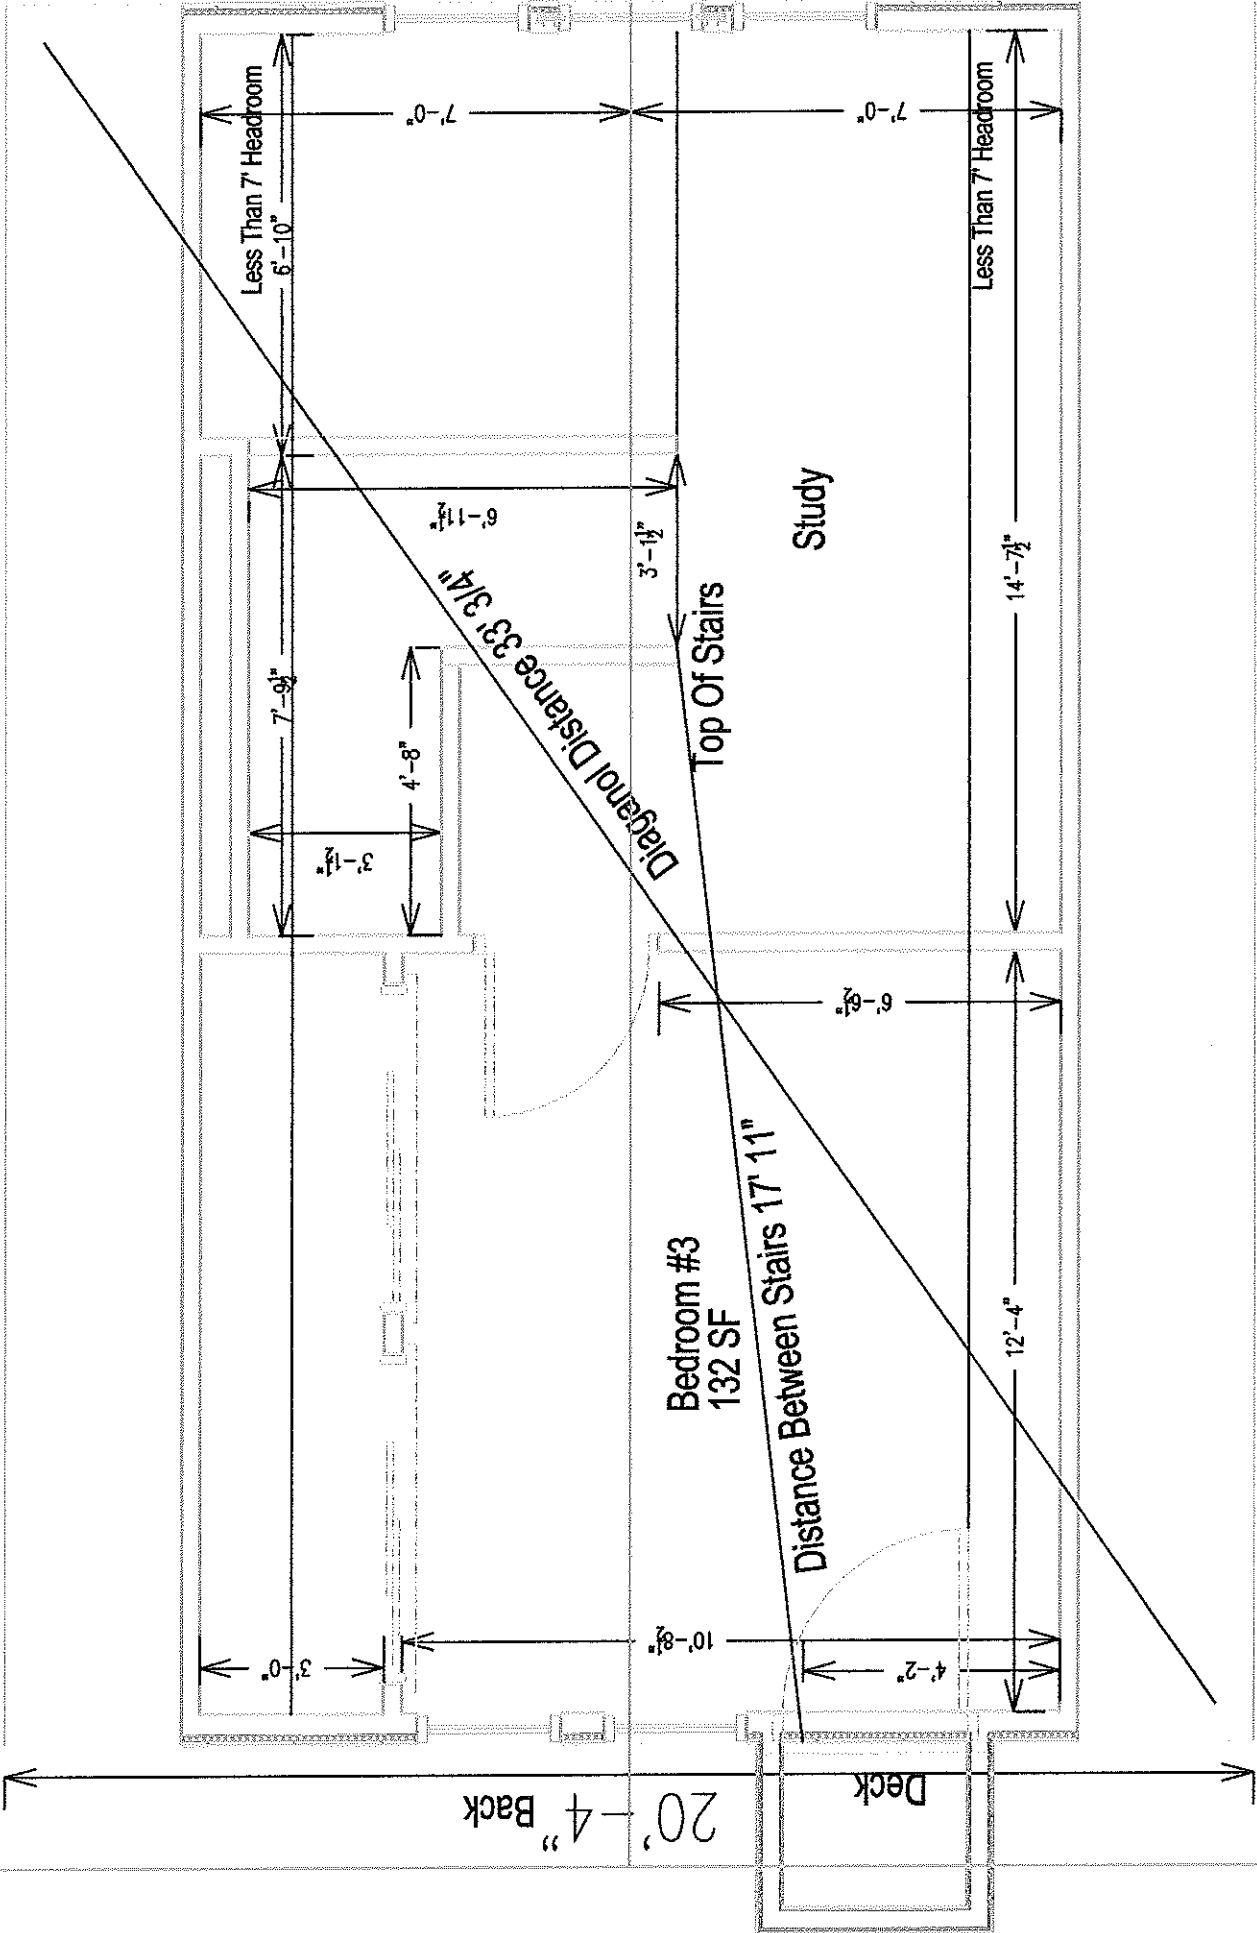

28' - 3" Proposed 2 1/2 Floor

1328 Rutledge

Existing Glass Stained Window

Burgundy 1/2 round siding

Almond Siding

Window is on other side

Back View

Jump Box

Burgundy 1/2 round Siding

Almond Siding