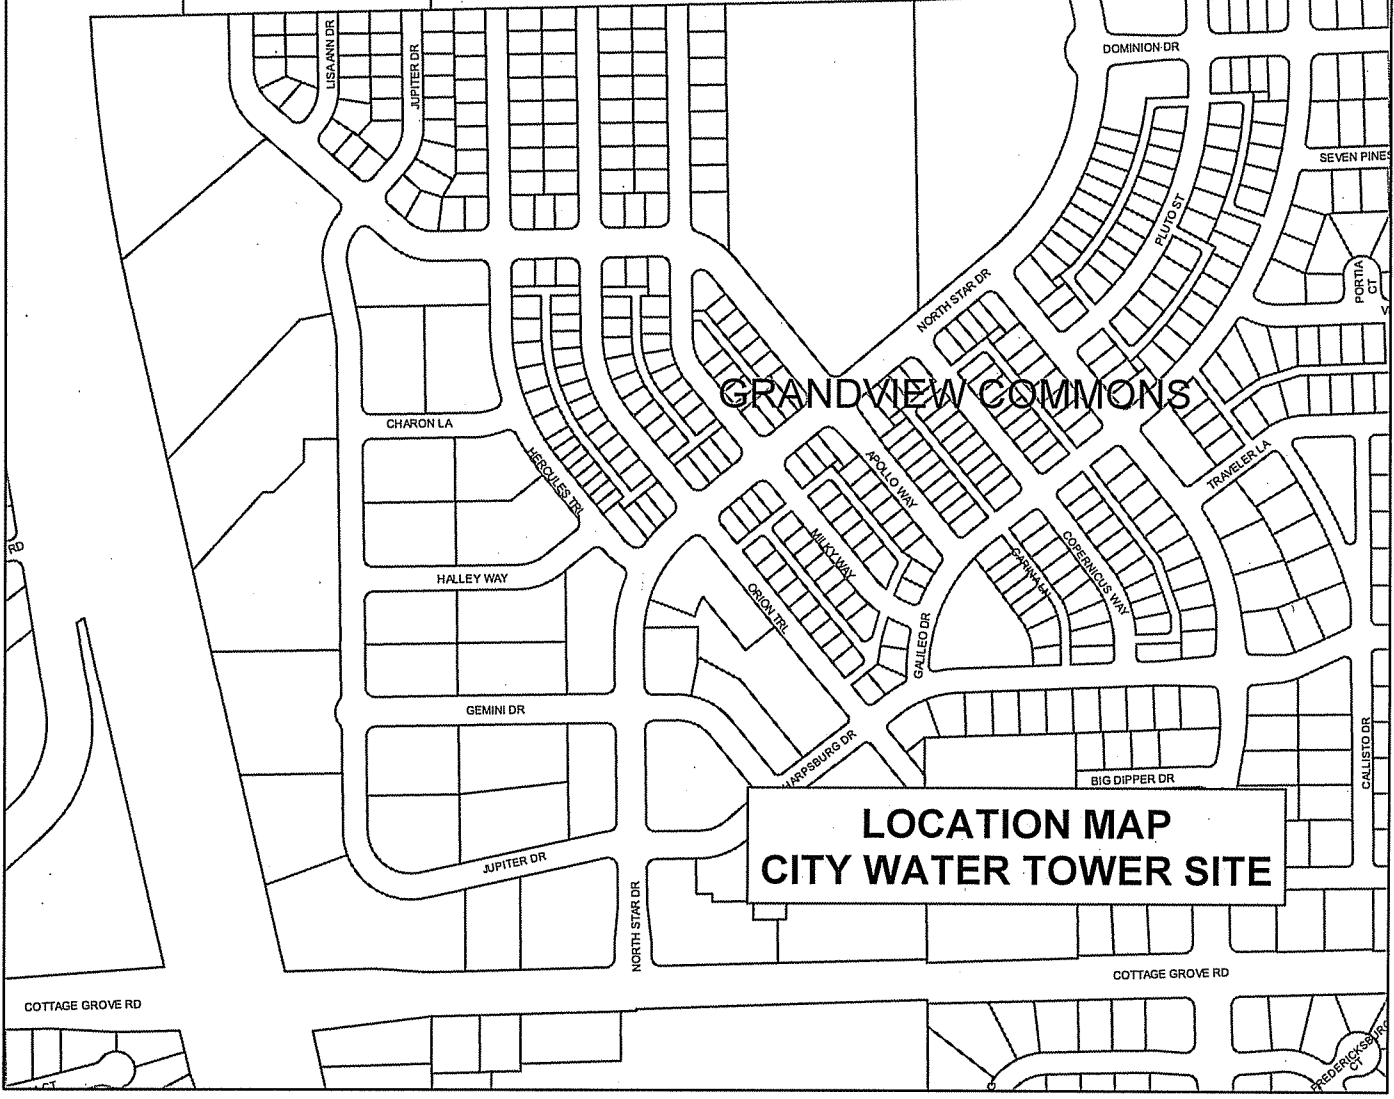

EXHIBIT B (Page 1 of 2)

N

I HWY 90

CITY WATER TOWER SITE

GRANDVIEW COMMONS

**LOCATION MAP
CITY WATER TOWER SITE**

COTTAGE GROVE RD

COTTAGE GROVE RD

FREDERICKSBURG CT

Exhibit B