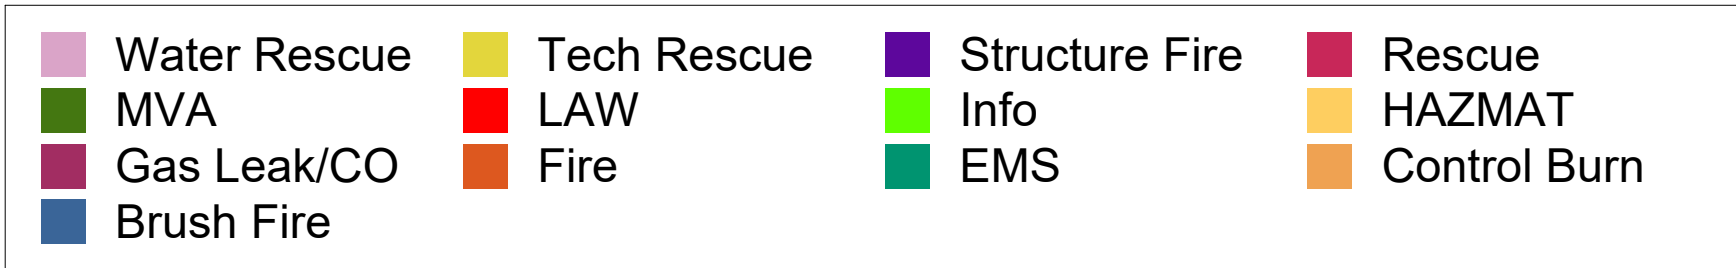

Ladder Units