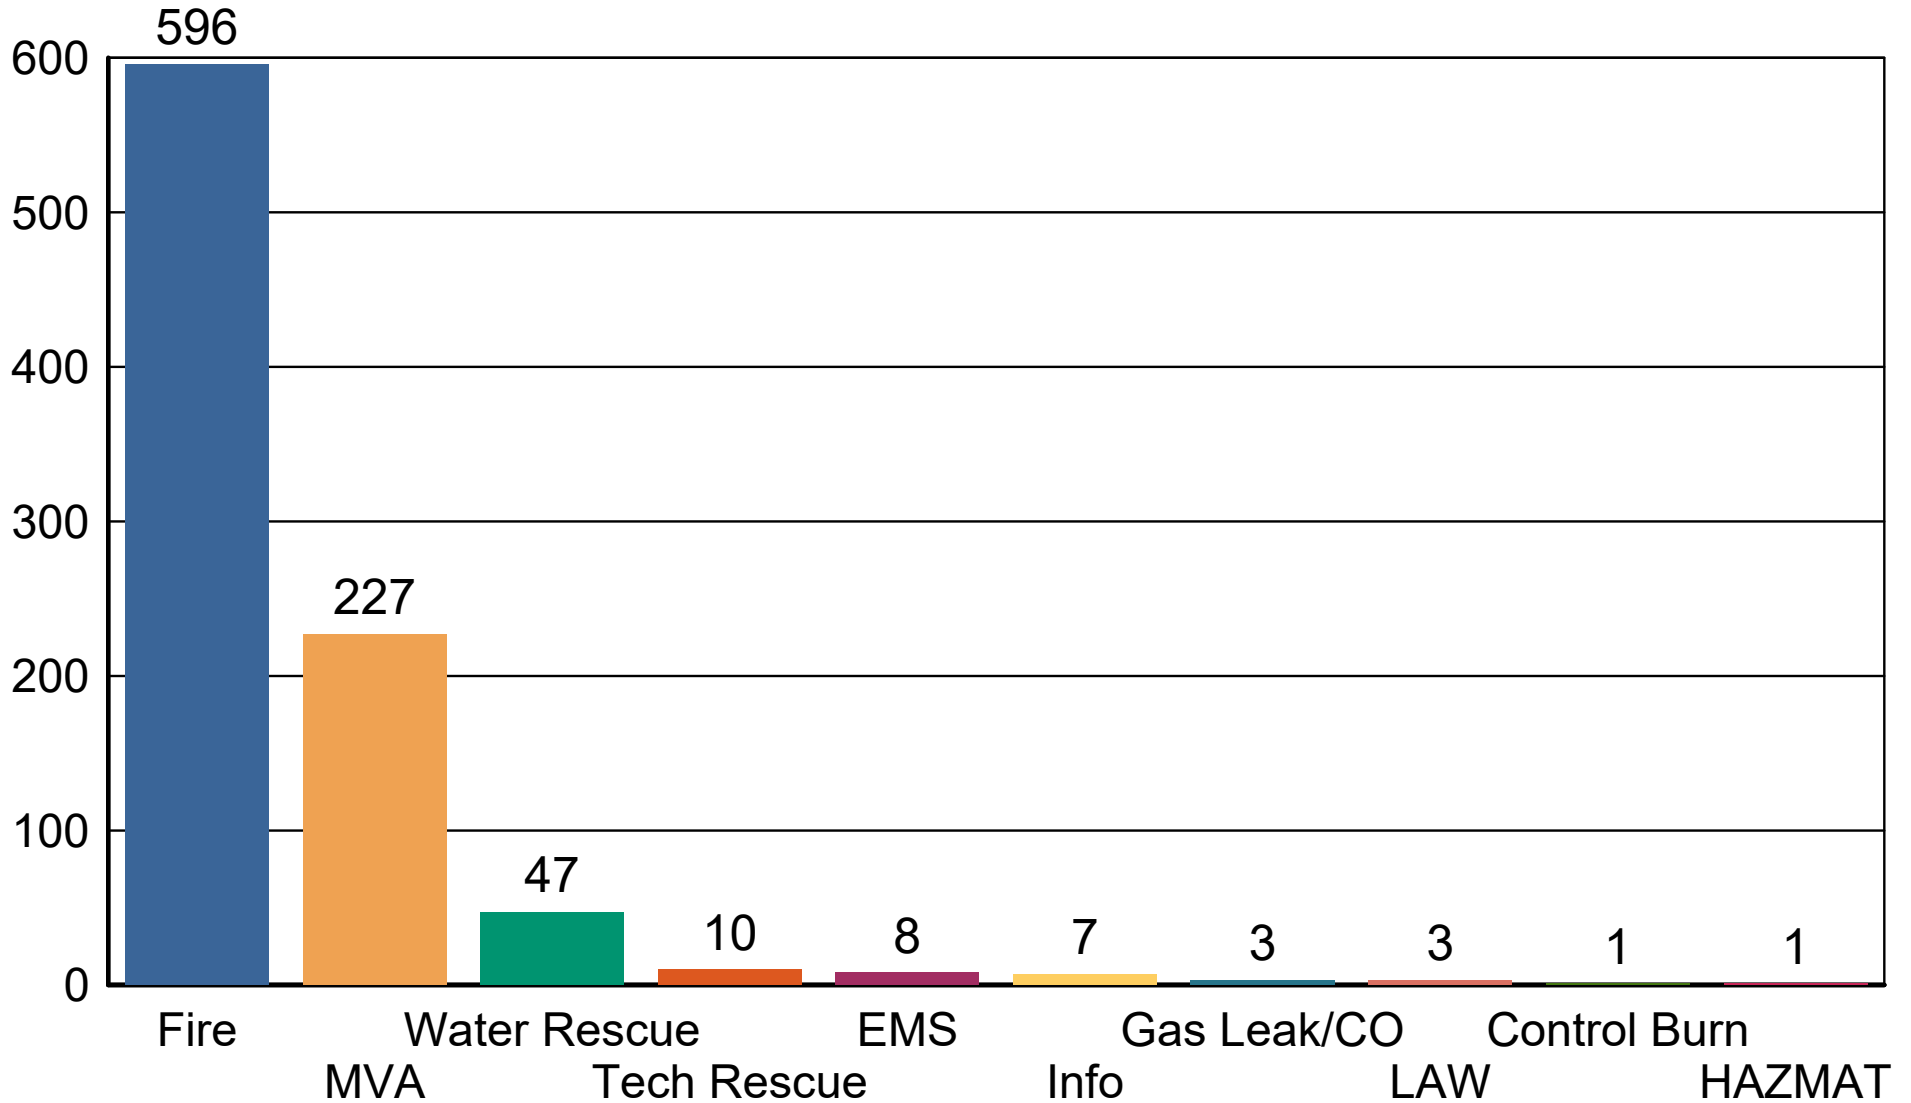

Med Units

Engine Units

Ladder Units

High Acuity Car 31 Calls

Station breakdown

■ Stations

Brush Fire	1
EMS	778
Fire	162
Gas Leak/CO	10
HAZMAT	2
LAW	3
MVA	88
Rescue	4
Total:	1,048

Town OF Madison Incident Breakdown