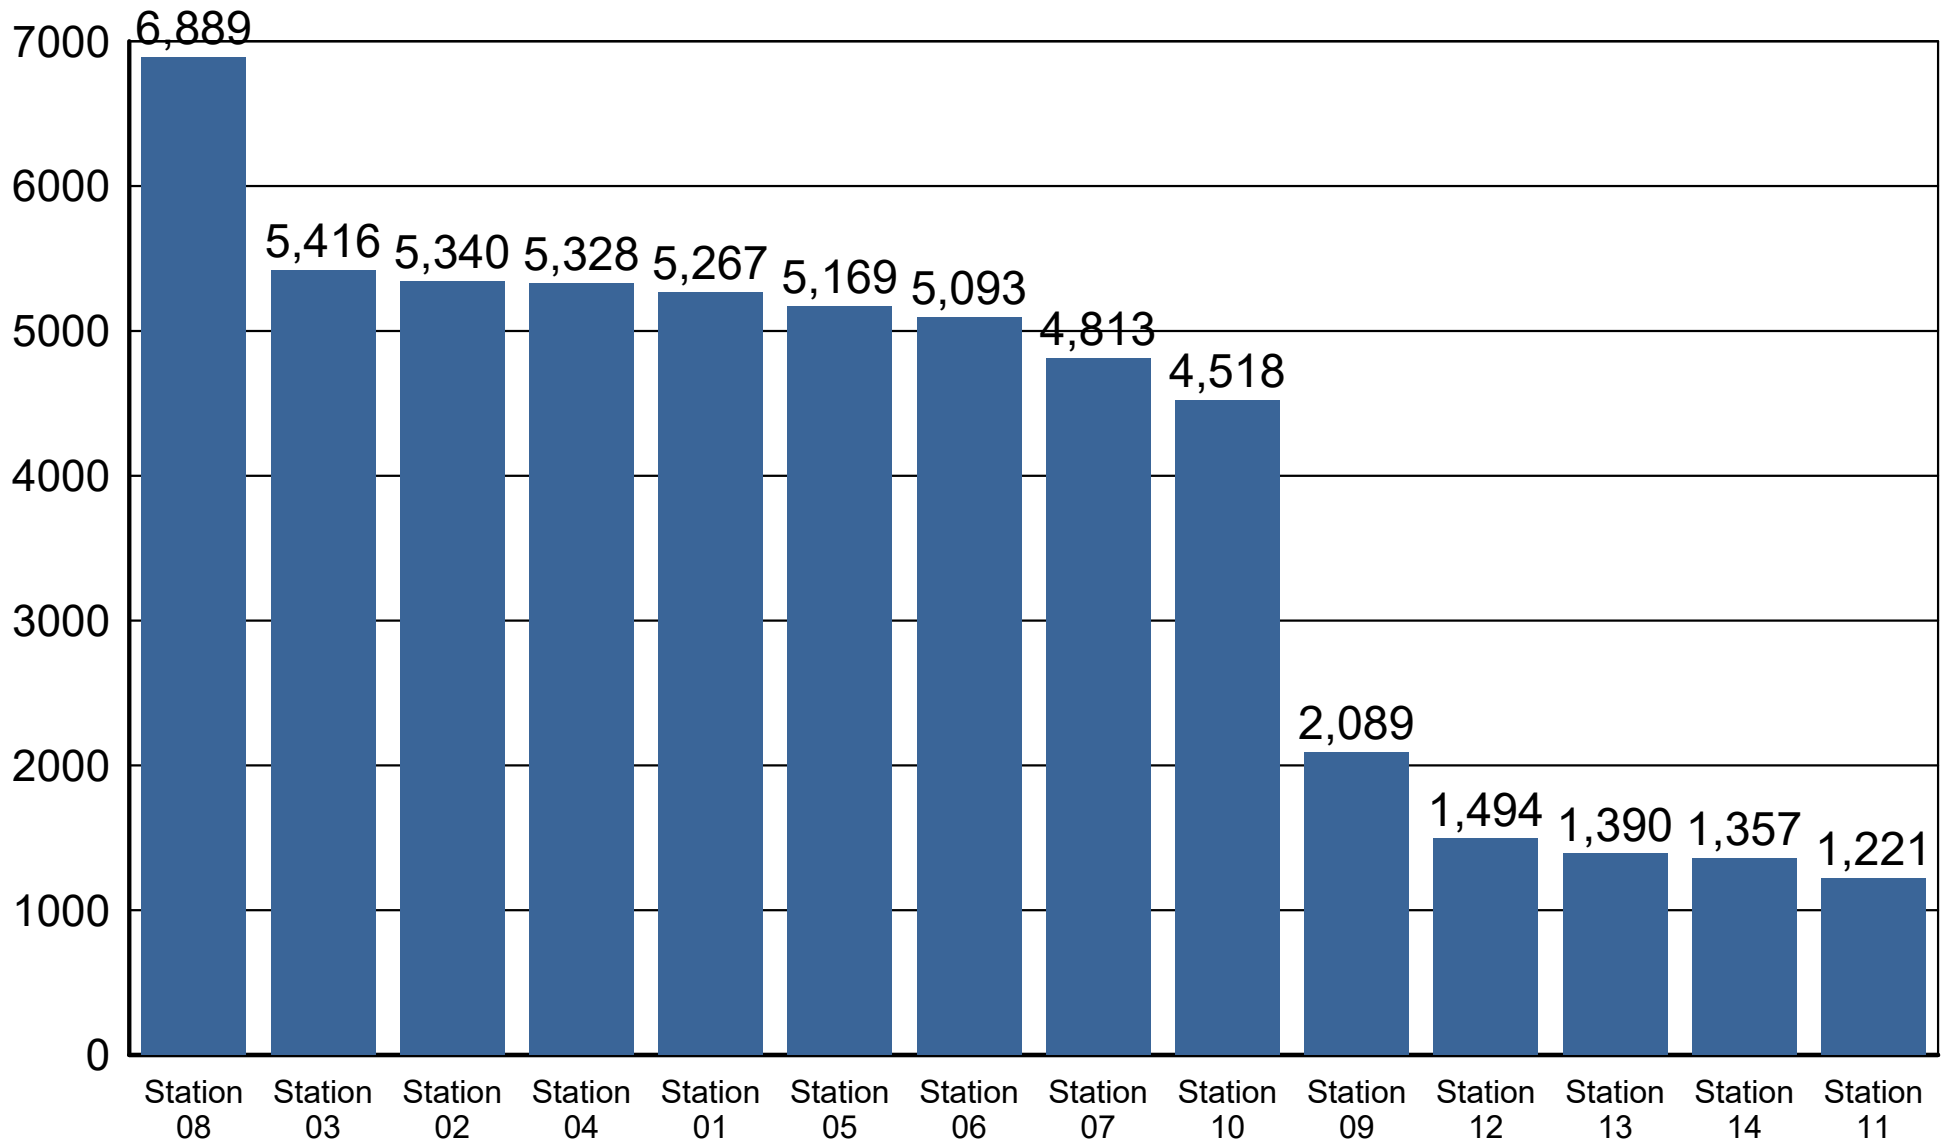

Med Units

Engine Units

Ladder Units

High Acuity Car 31 Calls

Station breakdown

■ Stations

Brush Fire	1
EMS	778
Fire	162
Gas Leak/CO	10
HAZMAT	2
LAW	3
MVA	88
Rescue	4
Total:	1,048

Town OF Madison Incident Breakdown