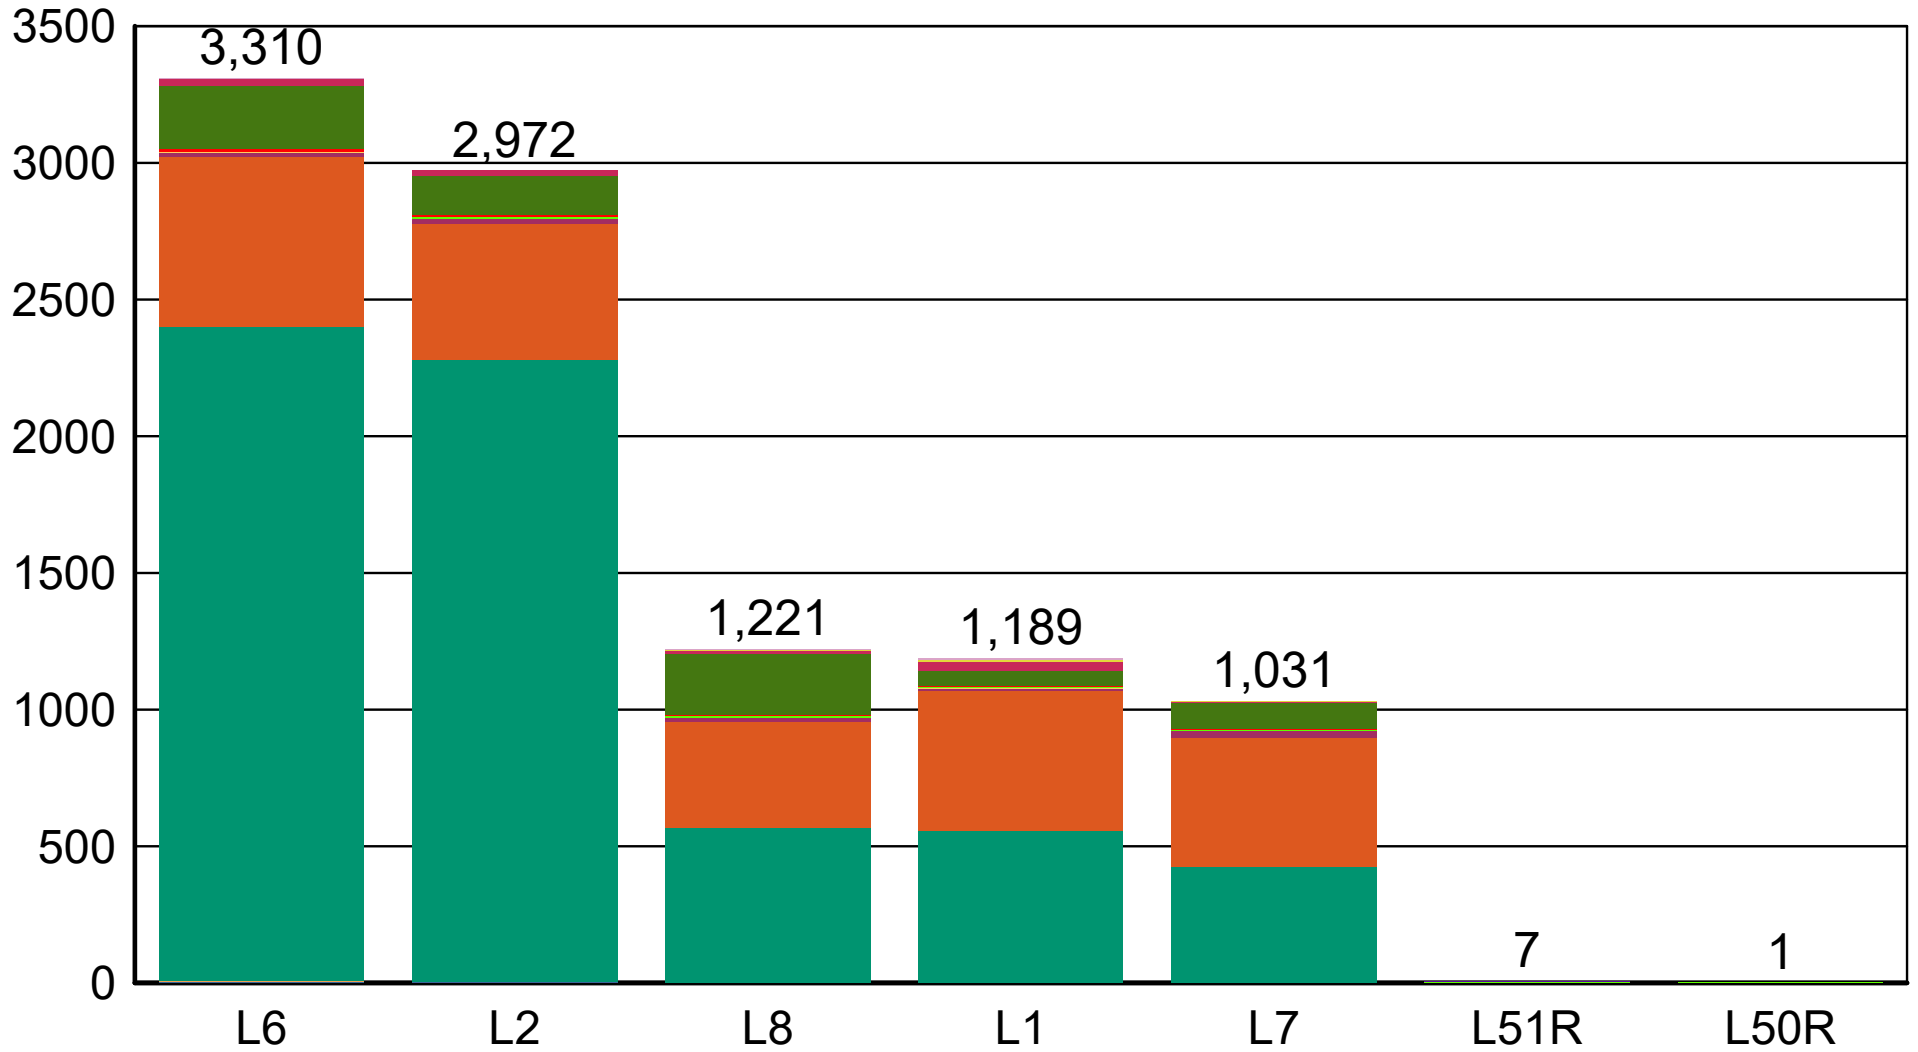

Ladder Units