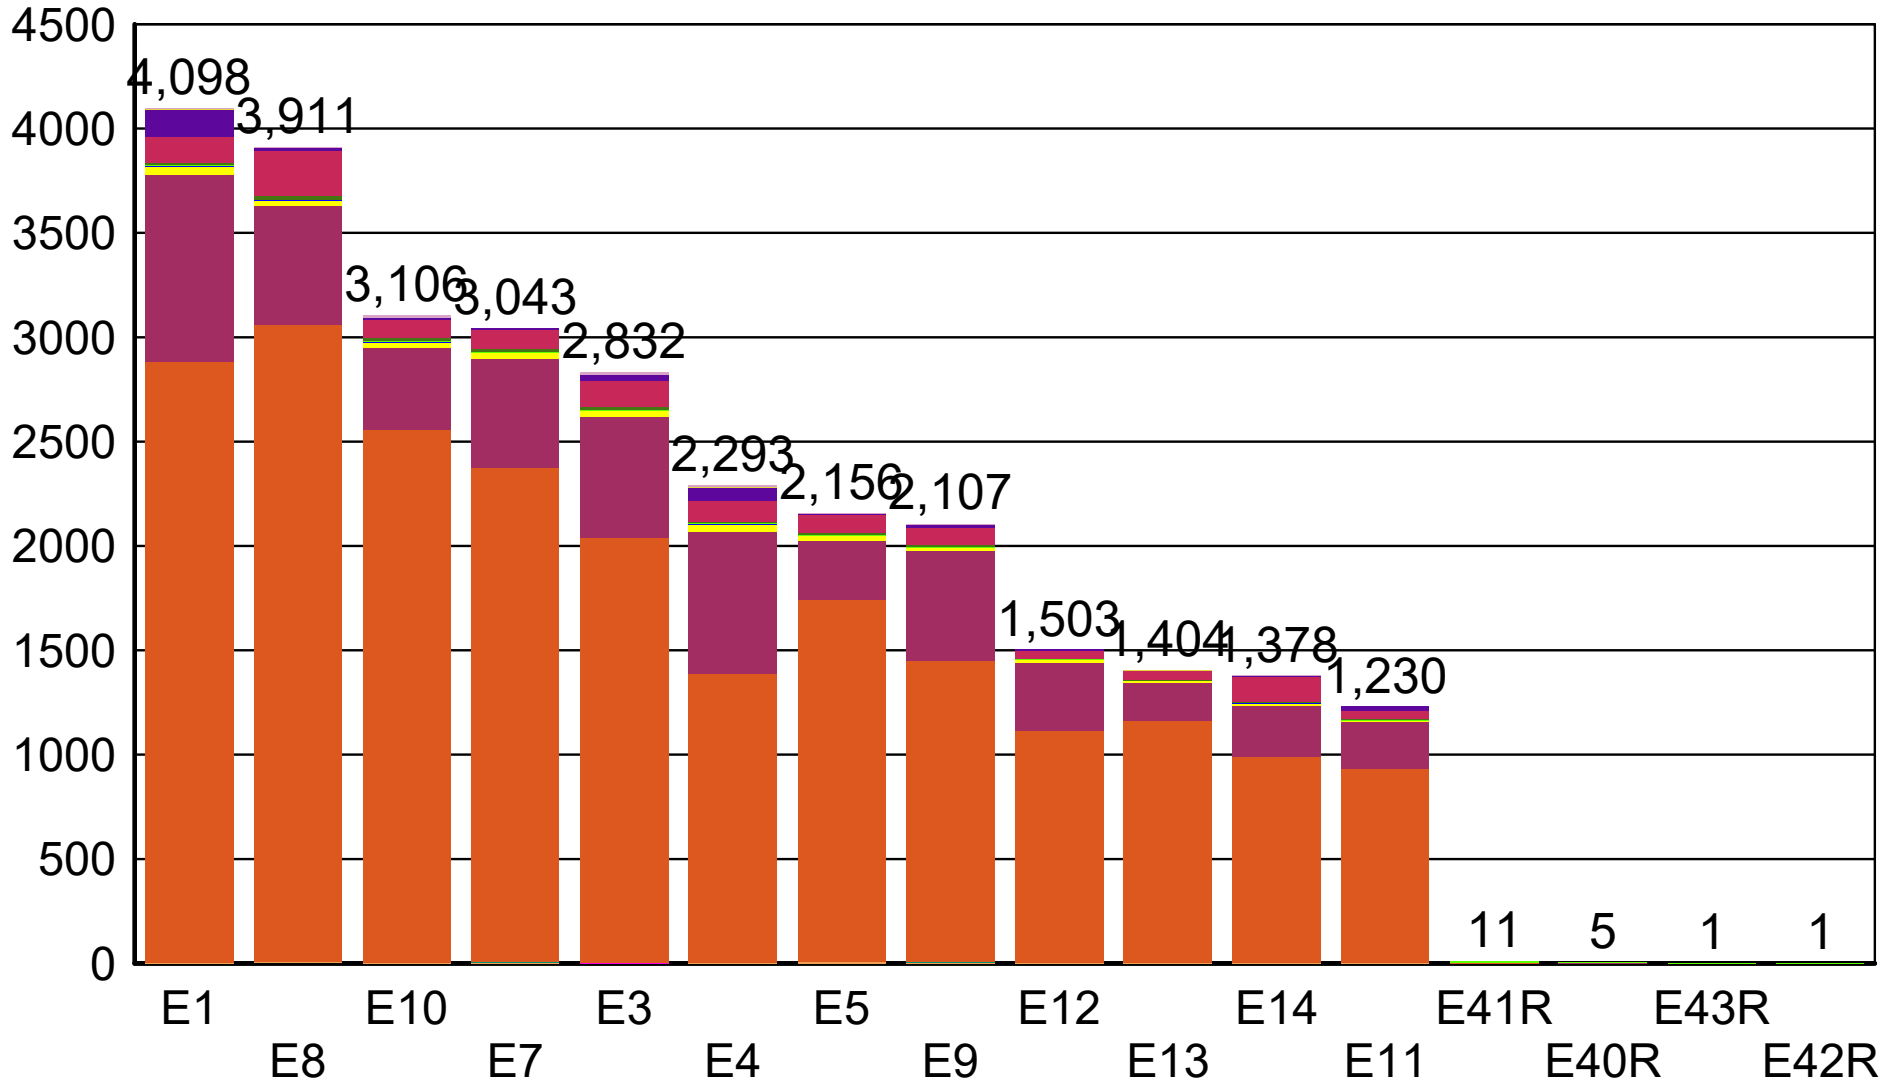

Engine Units