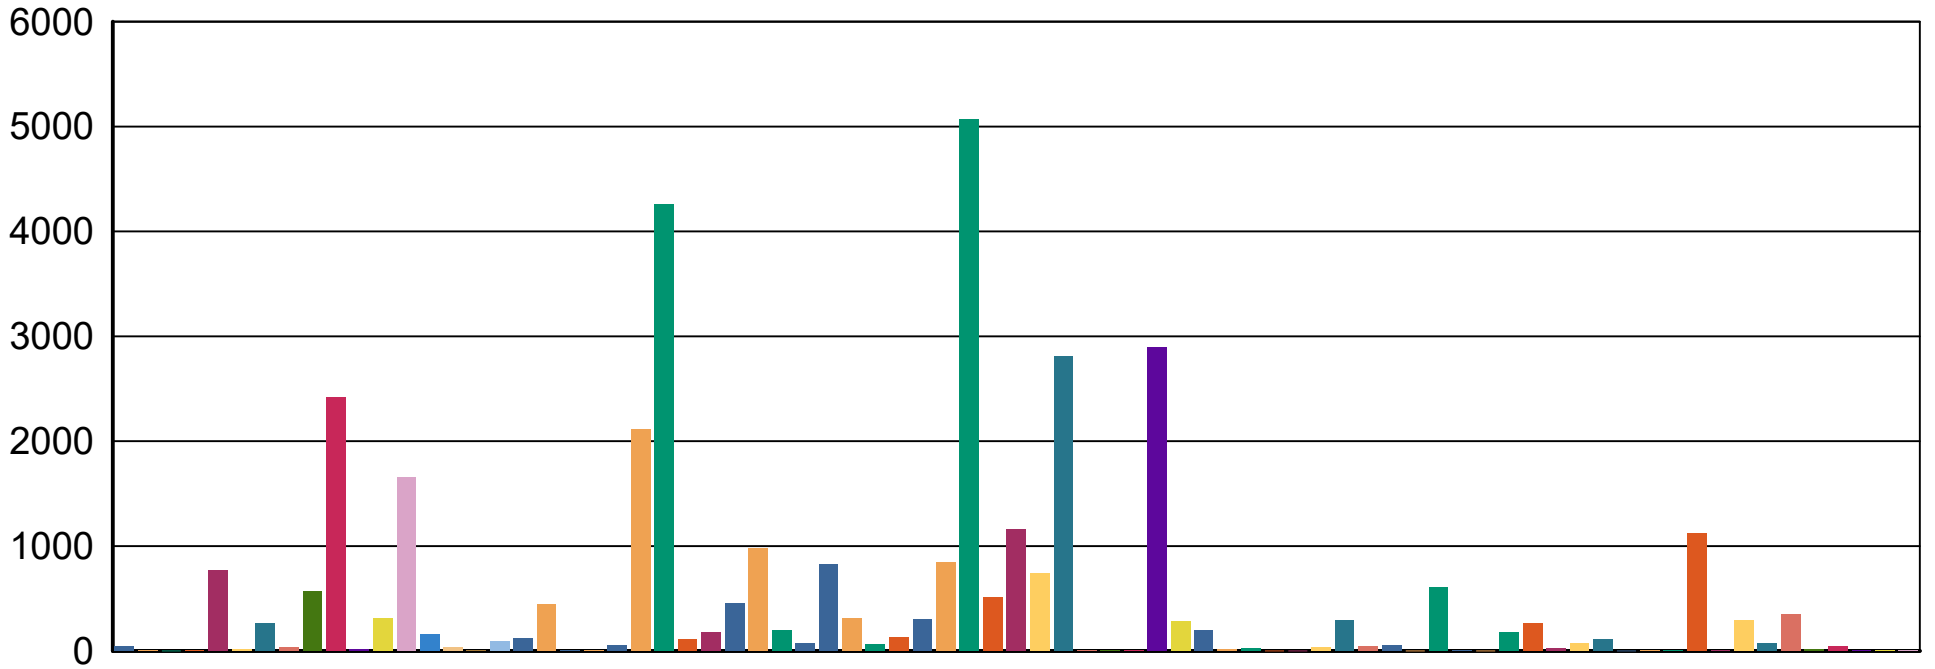

Incident Type Breakdown

Brush Fire	CARES	Community Para	Control Burn	EMS-AbPain	EMS-Alarm
EMS-Allergies	EMS-Animal	EMS-Assault	EMS-BreathProb	EMS-Burns	EMS-Cardiac
EMS-Chest Pain	EMS-Choking	EMS-CitAsst	EMS-CO	EMS-Cold or Heat Exp	EMS-Death
EMS-Diabetic	EMS-Elect/Lighting	EMS-Ext	EMS-Eye Inj	EMS-Faint or Uncons	EMS-Fall
EMS-Gun or Stab	EMS-Head	EMS-Heart PR	EMS-Hemorrhage	EMS-Medical	EMS-MutalAid
EMS-OD	EMS-Pain	EMS-PNB	EMS-Preg	EMS-Psych	EMS-Seizure
EMS-Sick	EMS-Stroke	EMS-Transfer	EMS-Traumatic	EMS-UnkProb	EMS-Veh
EMS-Water	Fire-Aircraft	Fire-Alarm	Fire-CitAsst	Fire-ElecHaz	Fire-Explos
Fire-Gas Leak/CO	Fire-Lighting	Fire-Marine	Fire-Odor	Fire-Outside	Fire-Smoke
Fire-Spill	Fire-StrFire	Fire-StrFire	Fire-SusPkg	Fire-Tank	Fire-Veh
Gas Leak/CO	HAZMAT	Info	Law-Psych	Law-SusPkg	Law-TrafAcc
Law-Water	MVA	MVA-Entrapmnt	MVA-Ext	MVA-TrafAcc	Rescue-Elev
Tech Rescue	Water Rescue	Water Rescue-EMS	Water Rescue-Floods	Water Rescue-Veh