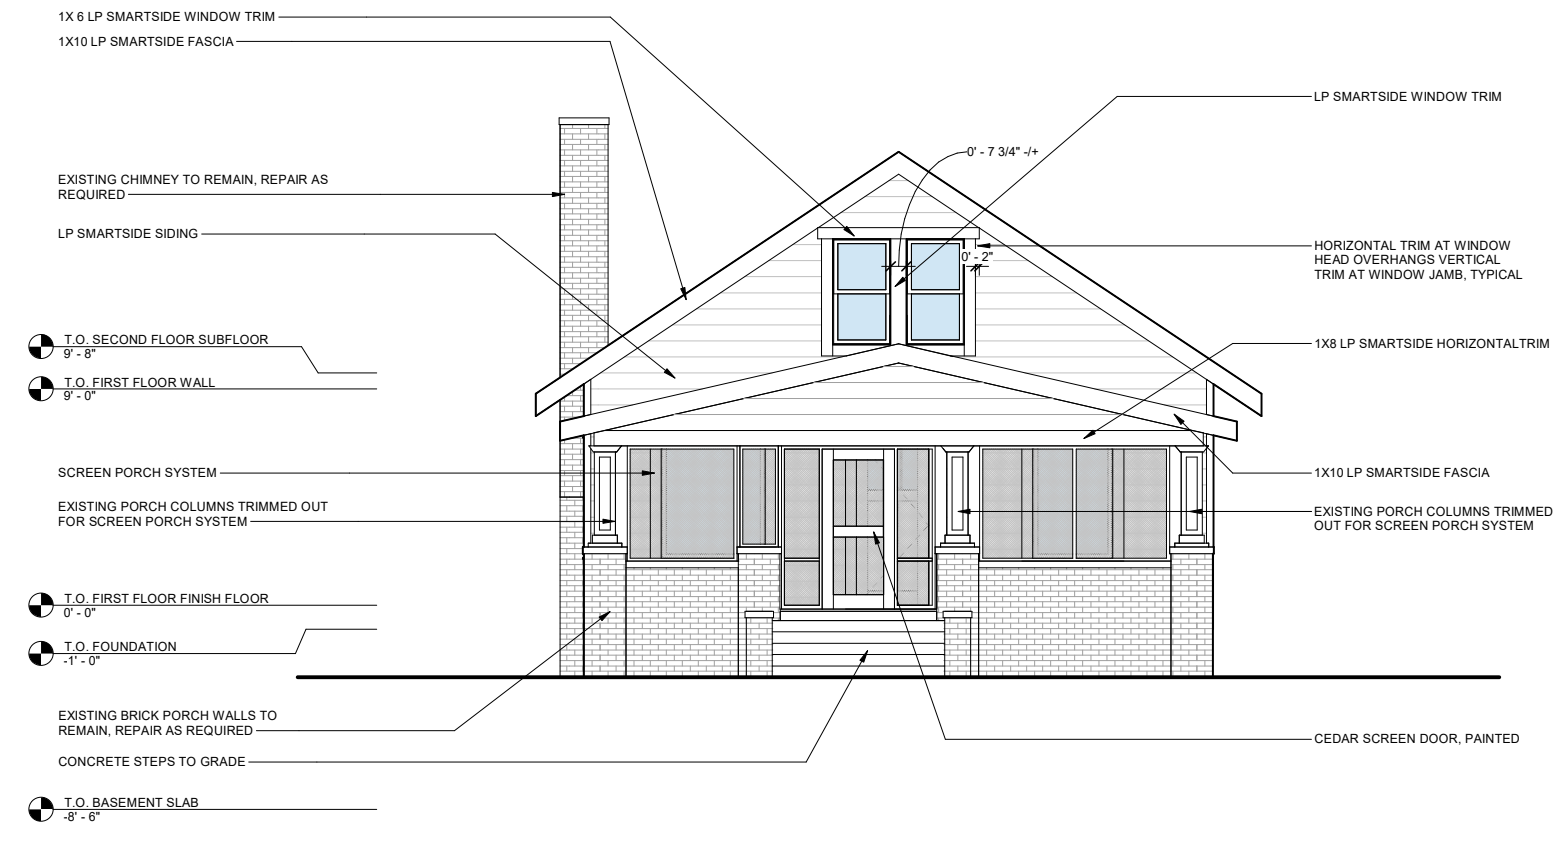

2 GARAGE ROOF PLAN
1/8" = 1'-0"

5 FRONT ELEVATION
1/4" = 1'-0"