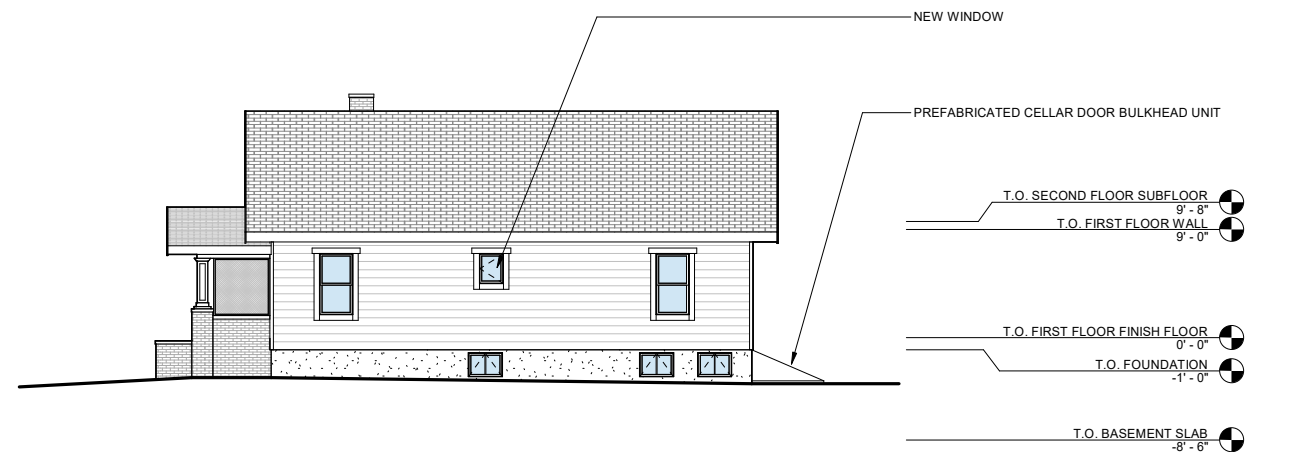

4 RIGHT ELEVATION
1/8" = 1'-0"

GENERAL NOTES - GARAGE ROOF PLAN

1. ROOF OVERHANG DIMENSIONS ARE SHOWN FROM THE FACE OF STUD AT EXTERIOR WALL TO THE EDGE OF THE ROOF TRUSS TAIL.
2. INSTALL A CONTINUOUS RIDGE VENT.