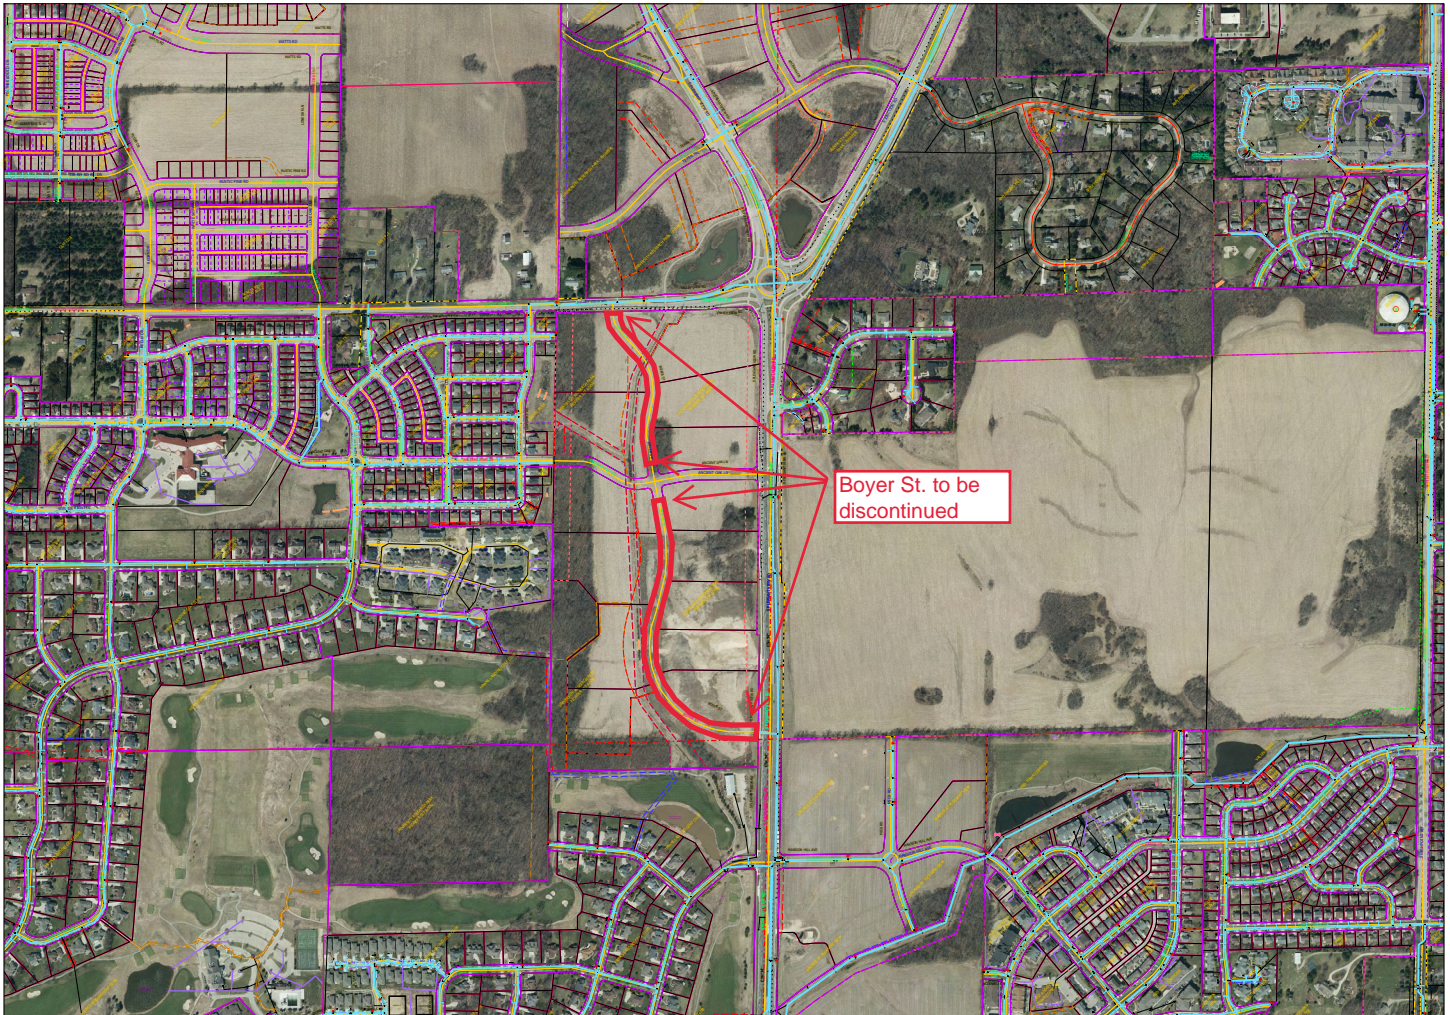

Vicinity Map Boyer Street Discontinuance

Time: 9/22/2023 2:47:50 PM

Session: U:\GTviewer sessions\julius session.gts

City of Madison, WI - GIS/Mapping data

Printed By: enjws2

Disclaimer: The City makes no representation about the accuracy of these records and shall not be liable for any damages