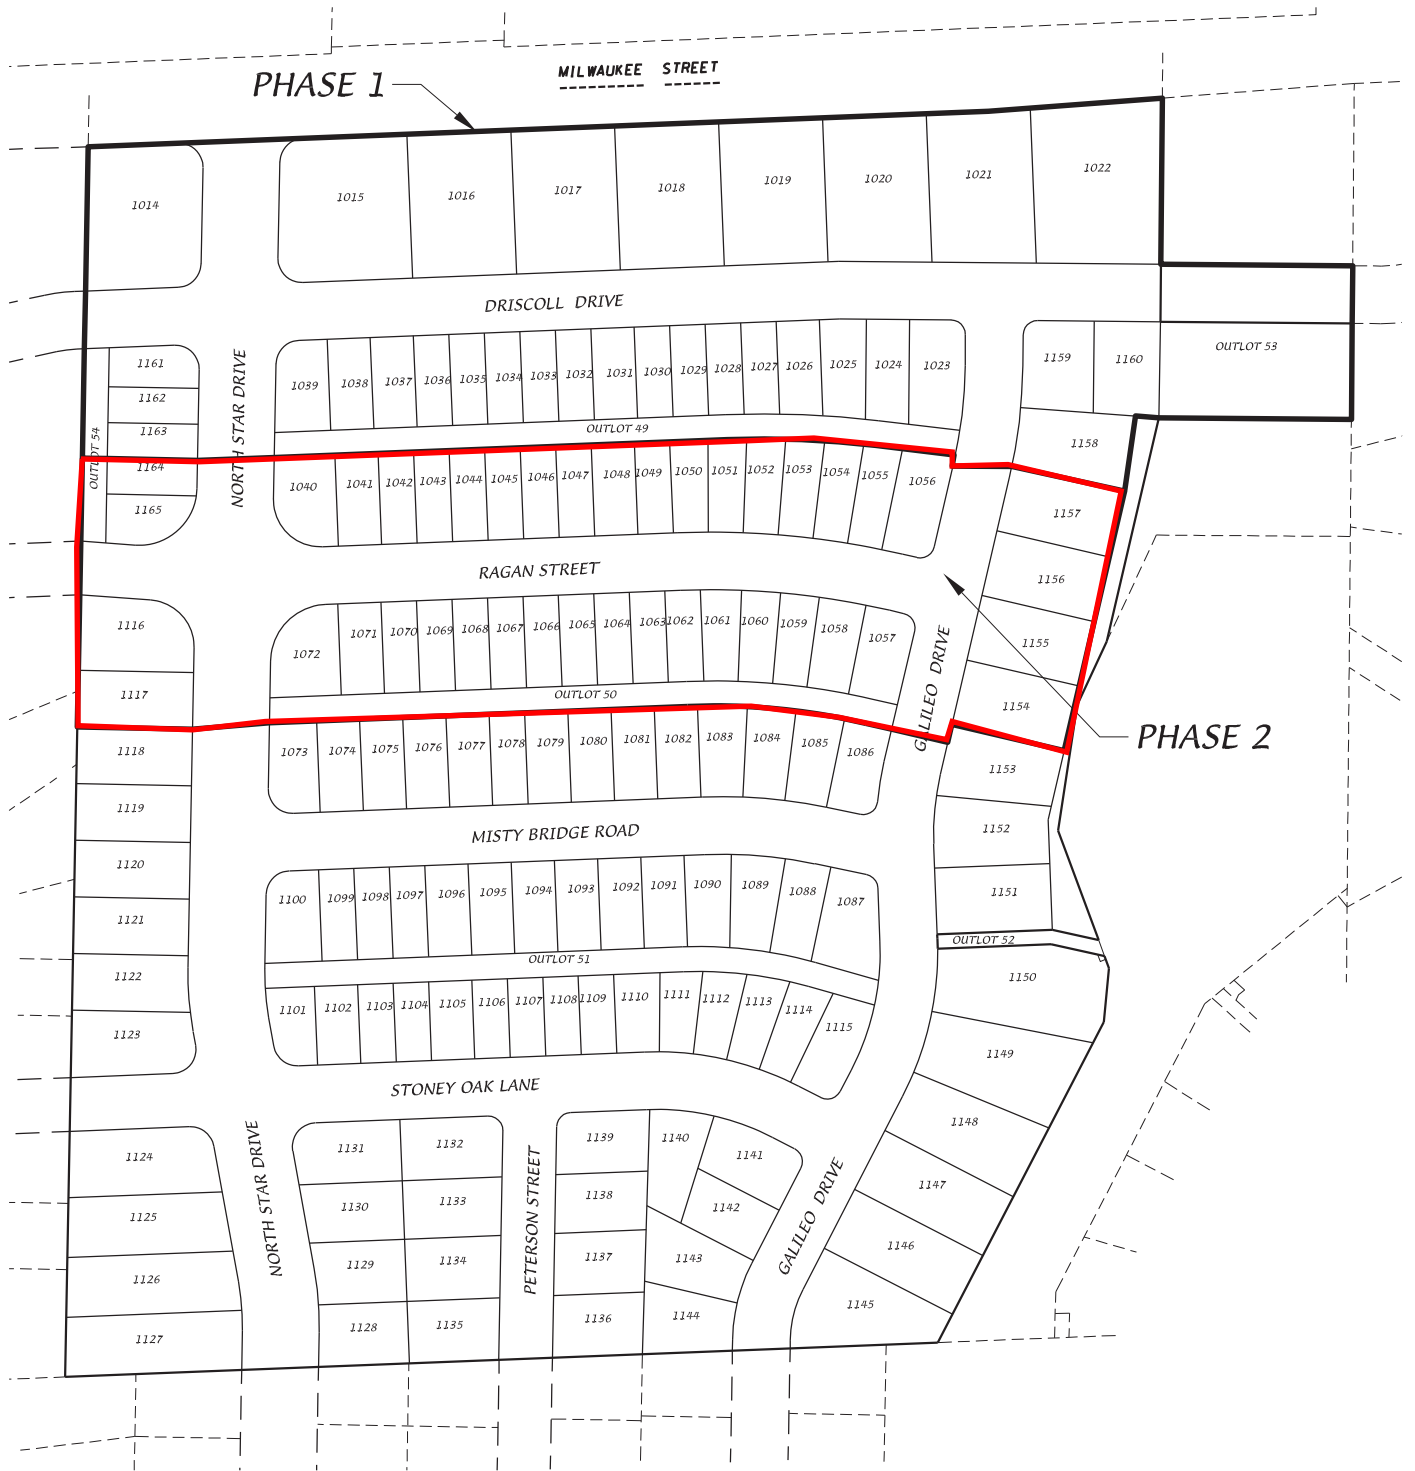

Grandview Commons Northeast Addition - Phase Map

D'ONOFRIO KOTTKE AND ASSOCIATES, INC.
 7530 Westward Way, Madison, WI 53717
 Phone: 608.833.7530 • Fax: 608.833.1089
YOUR NATURAL RESOURCE FOR LAND DEVELOPMENT

DATE: 10-10-18
 F.N.: 18-05-162
 REV.

DRAWN BY:
 U:/USER/1707115/DRAWINGS/PHASE MAP.DWG