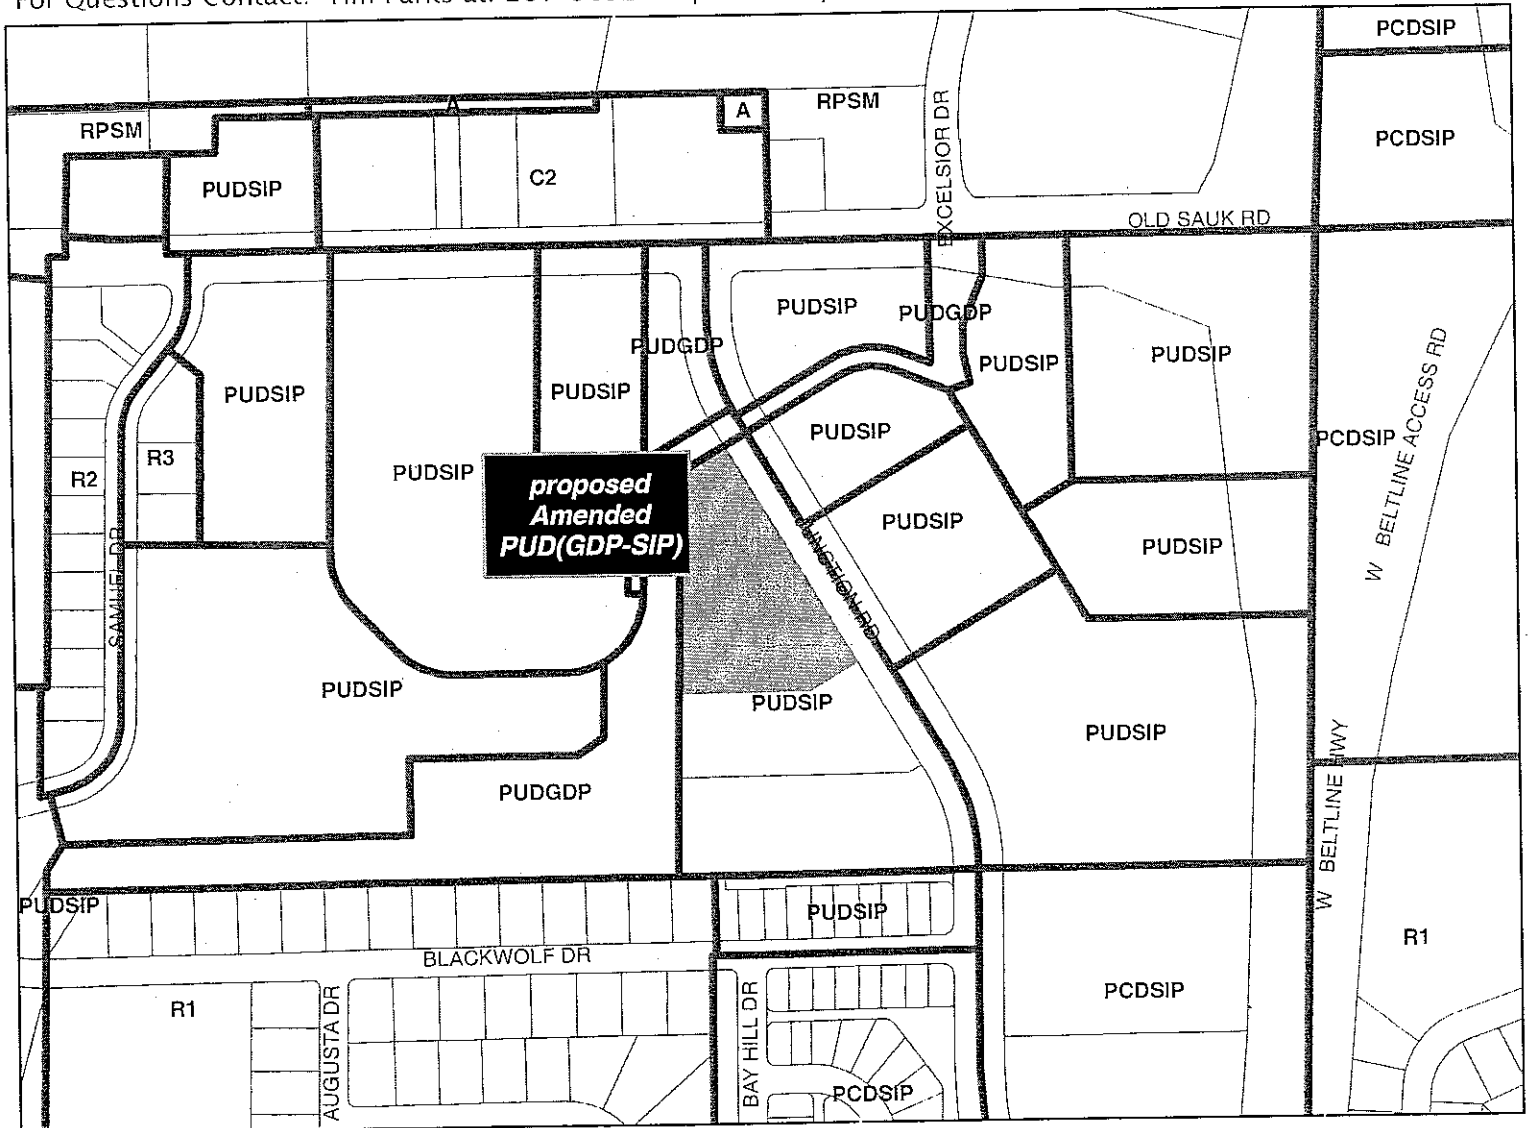

For Questions Contact: Tim Parks at: 261-9632 or tparks@cityofmadison.com or City Planning at 266-4635