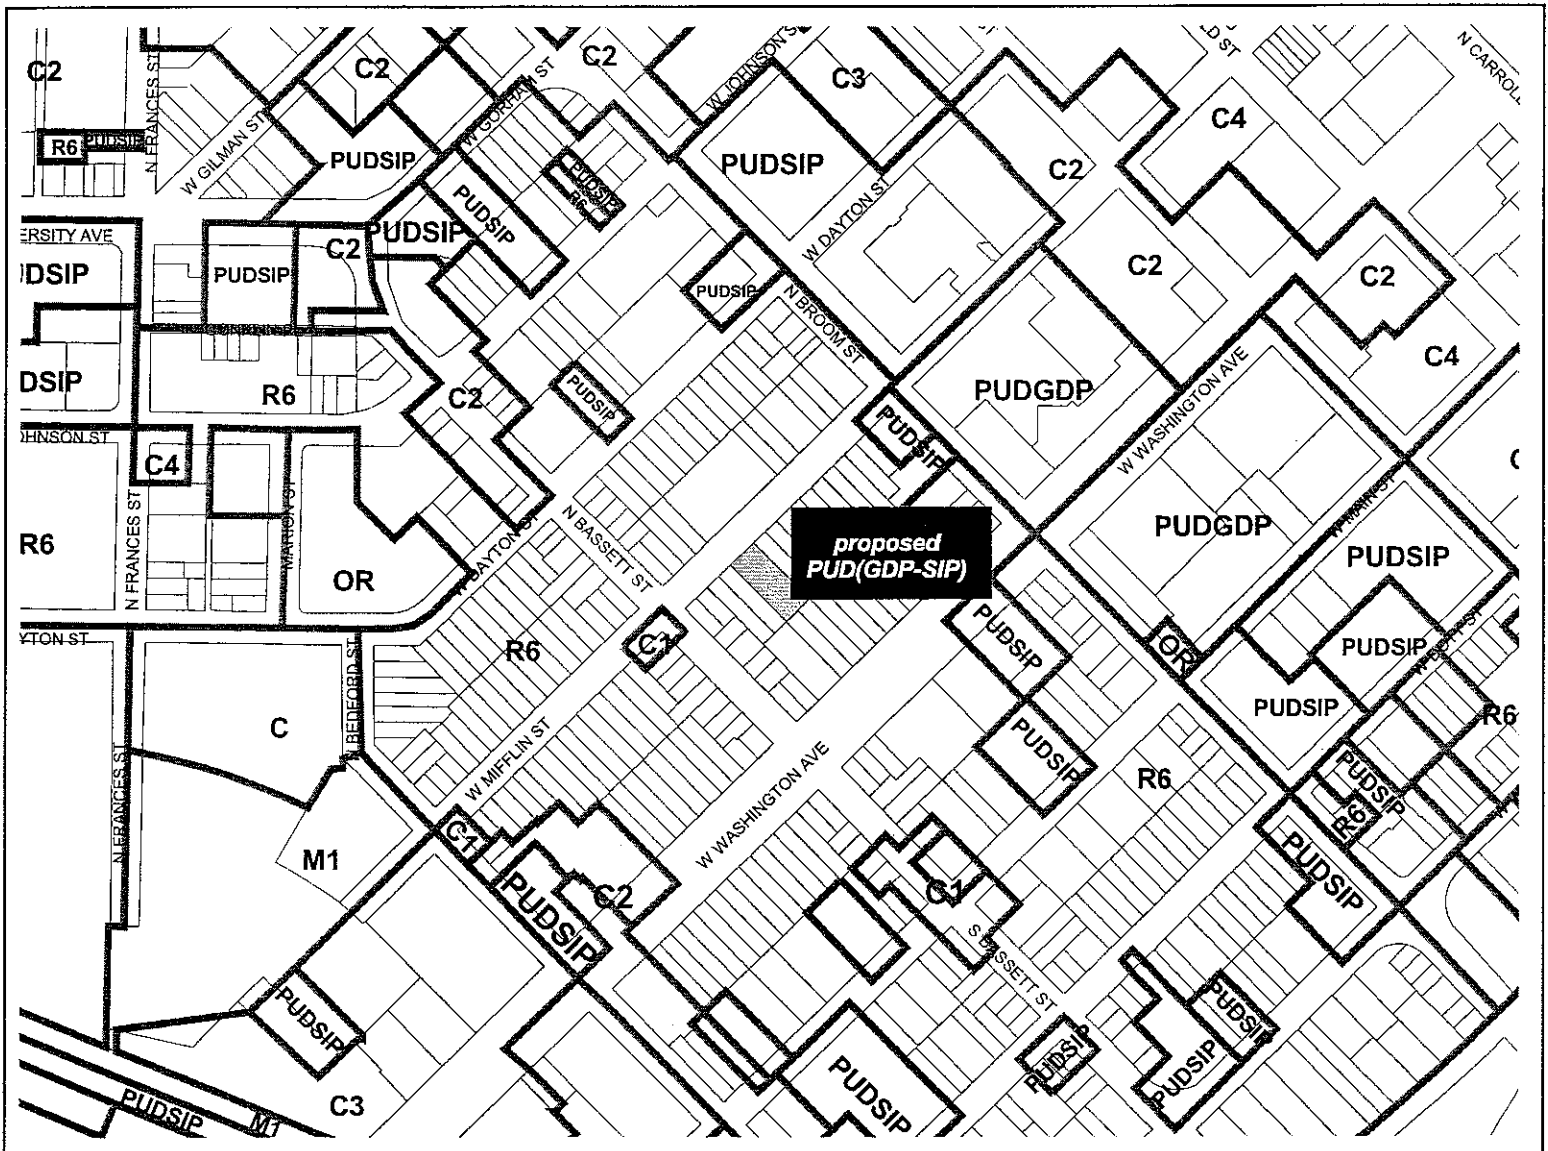

For Questions contact: Tim Parks at: 261-9632 or tparks@cityofmadison.com or City Planning at 266-4635