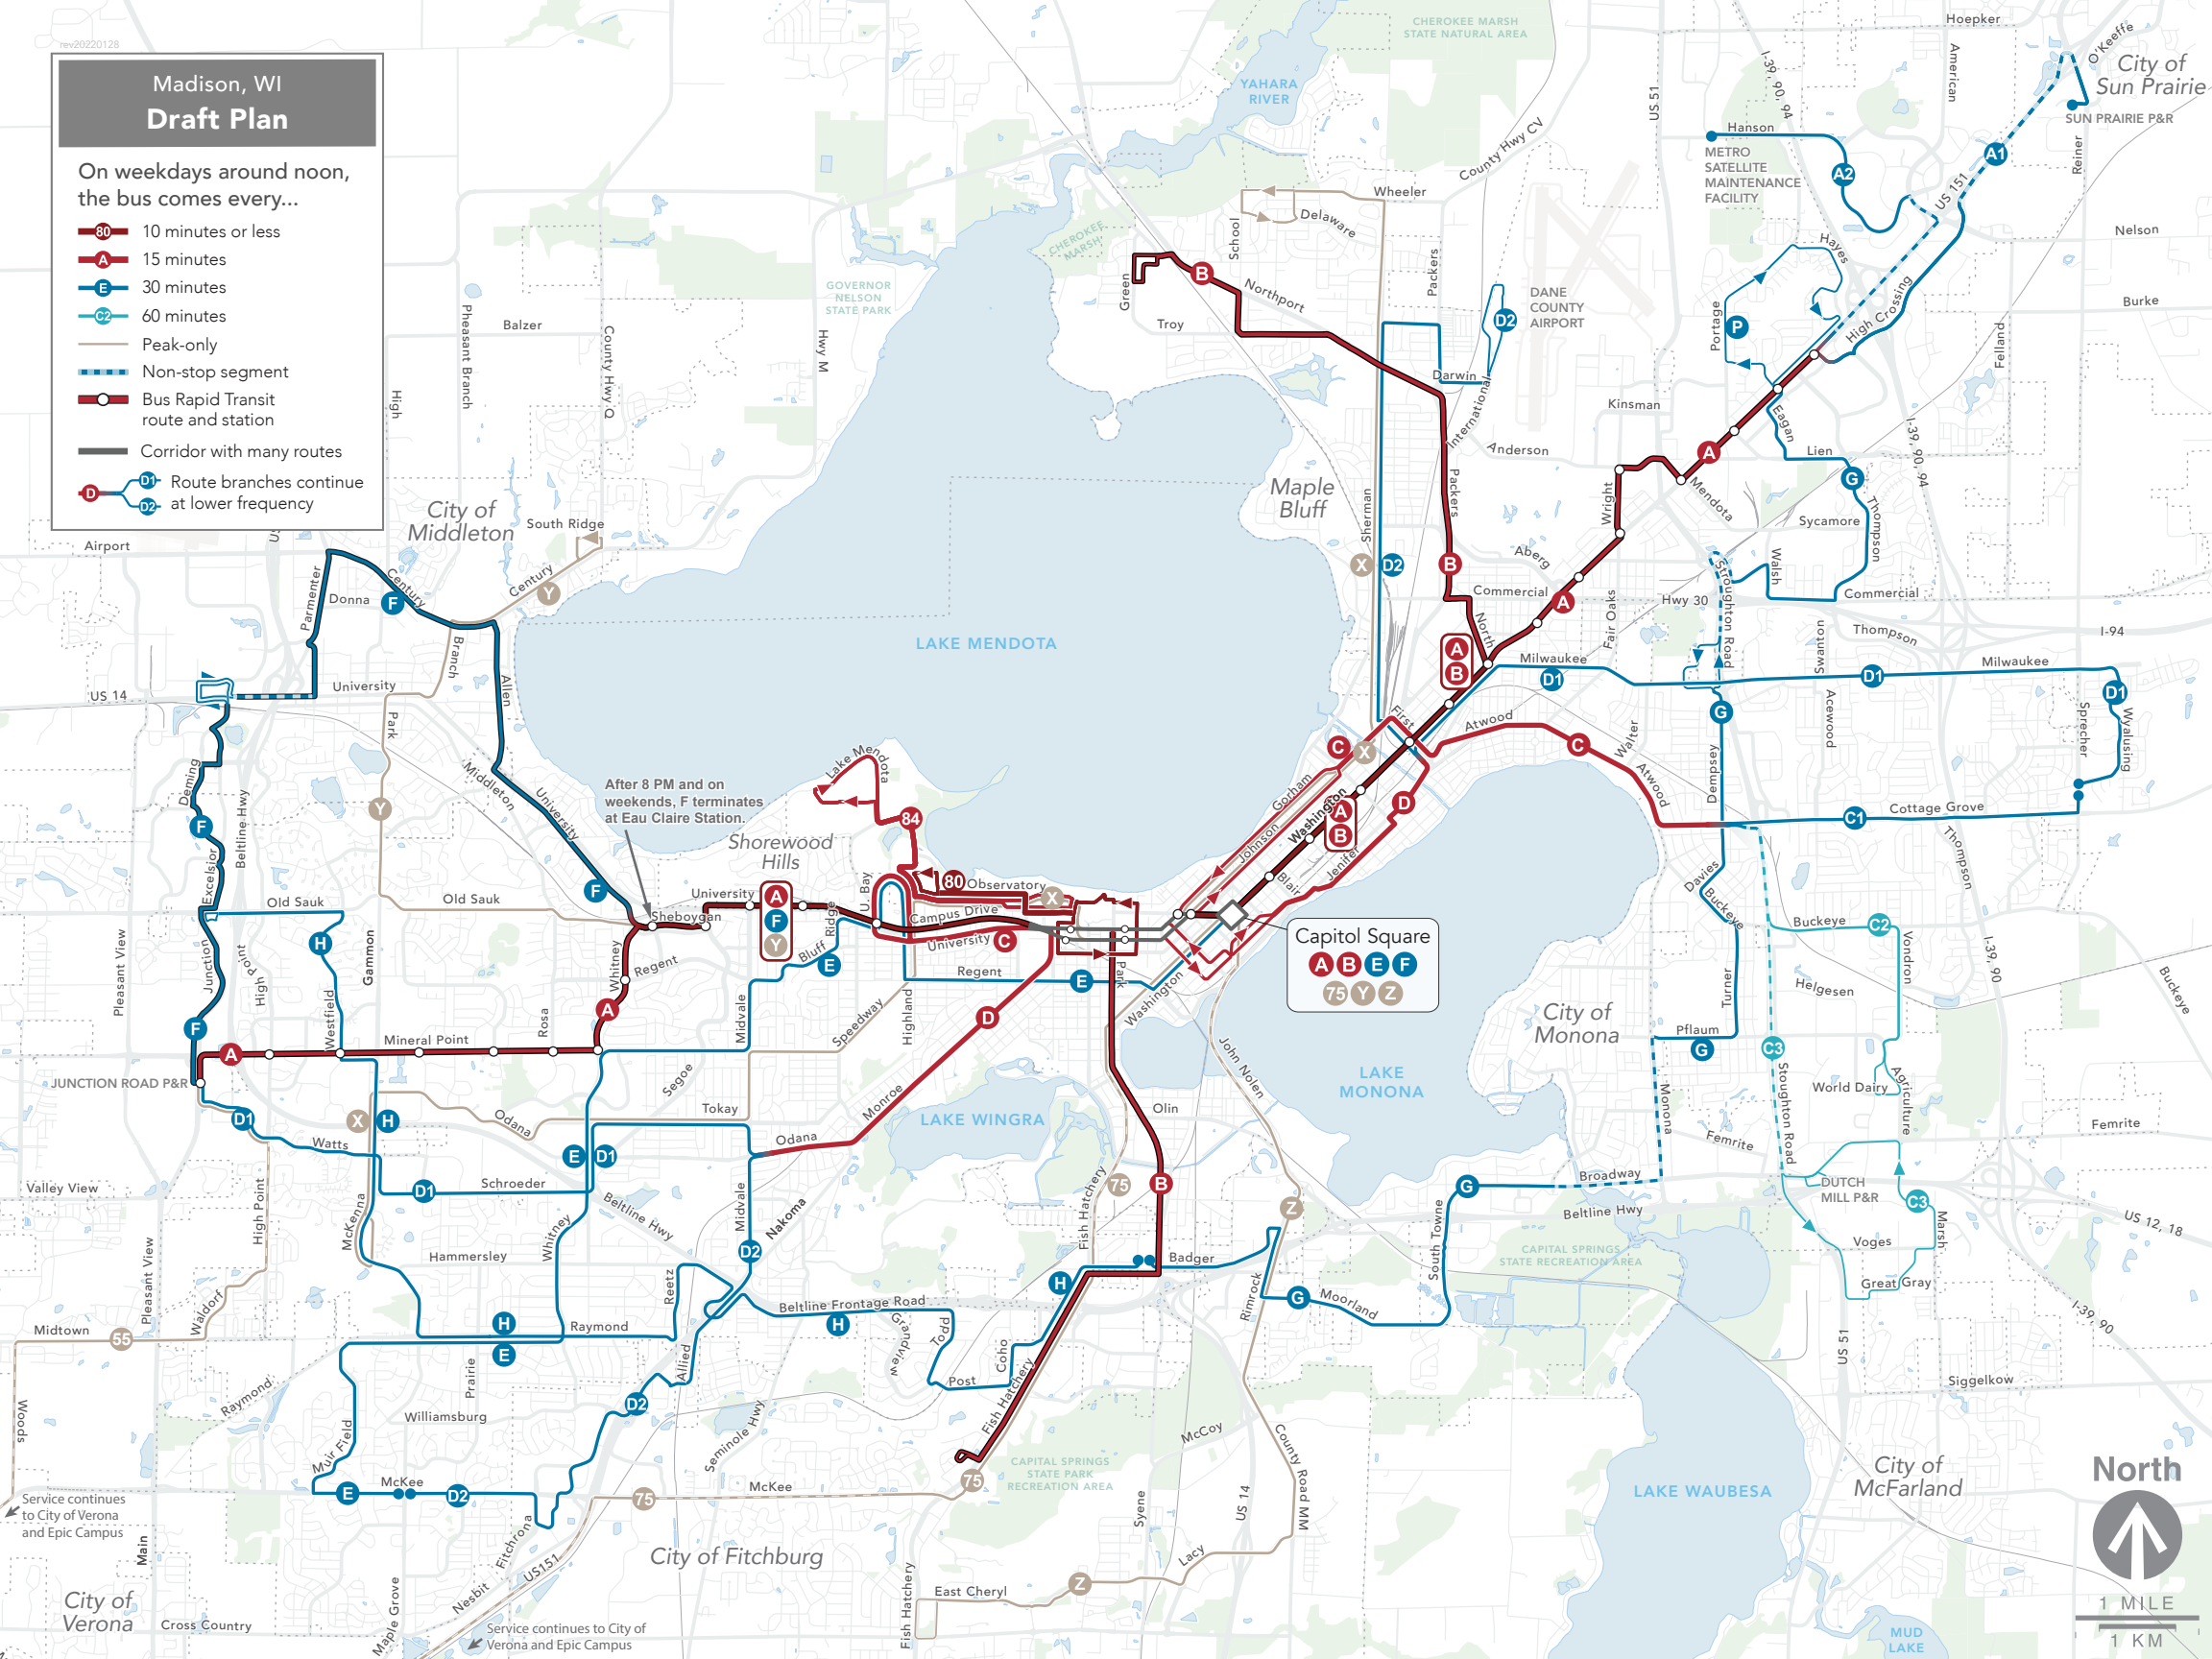

# Madison, WI Draft Plan

On weekdays around noon,  
the bus comes every...

- 80 10 minutes or less
- A 15 minutes
- E 30 minutes
- C2 60 minutes
- Peak-only
- - - Non-stop segment
- Bus Rapid Transit route and station
- Corridor with many routes
- D1 Route branches continue at lower frequency
- D2 at lower frequency

After 8 PM and on weekends, F terminates at Eau Claire Station.

Capitol Square  
A B E F  
75 Y Z

1 MILE  
1 KM

Service continues to City of Verona and Epic Campus

Service continues to City of Verona and Epic Campus