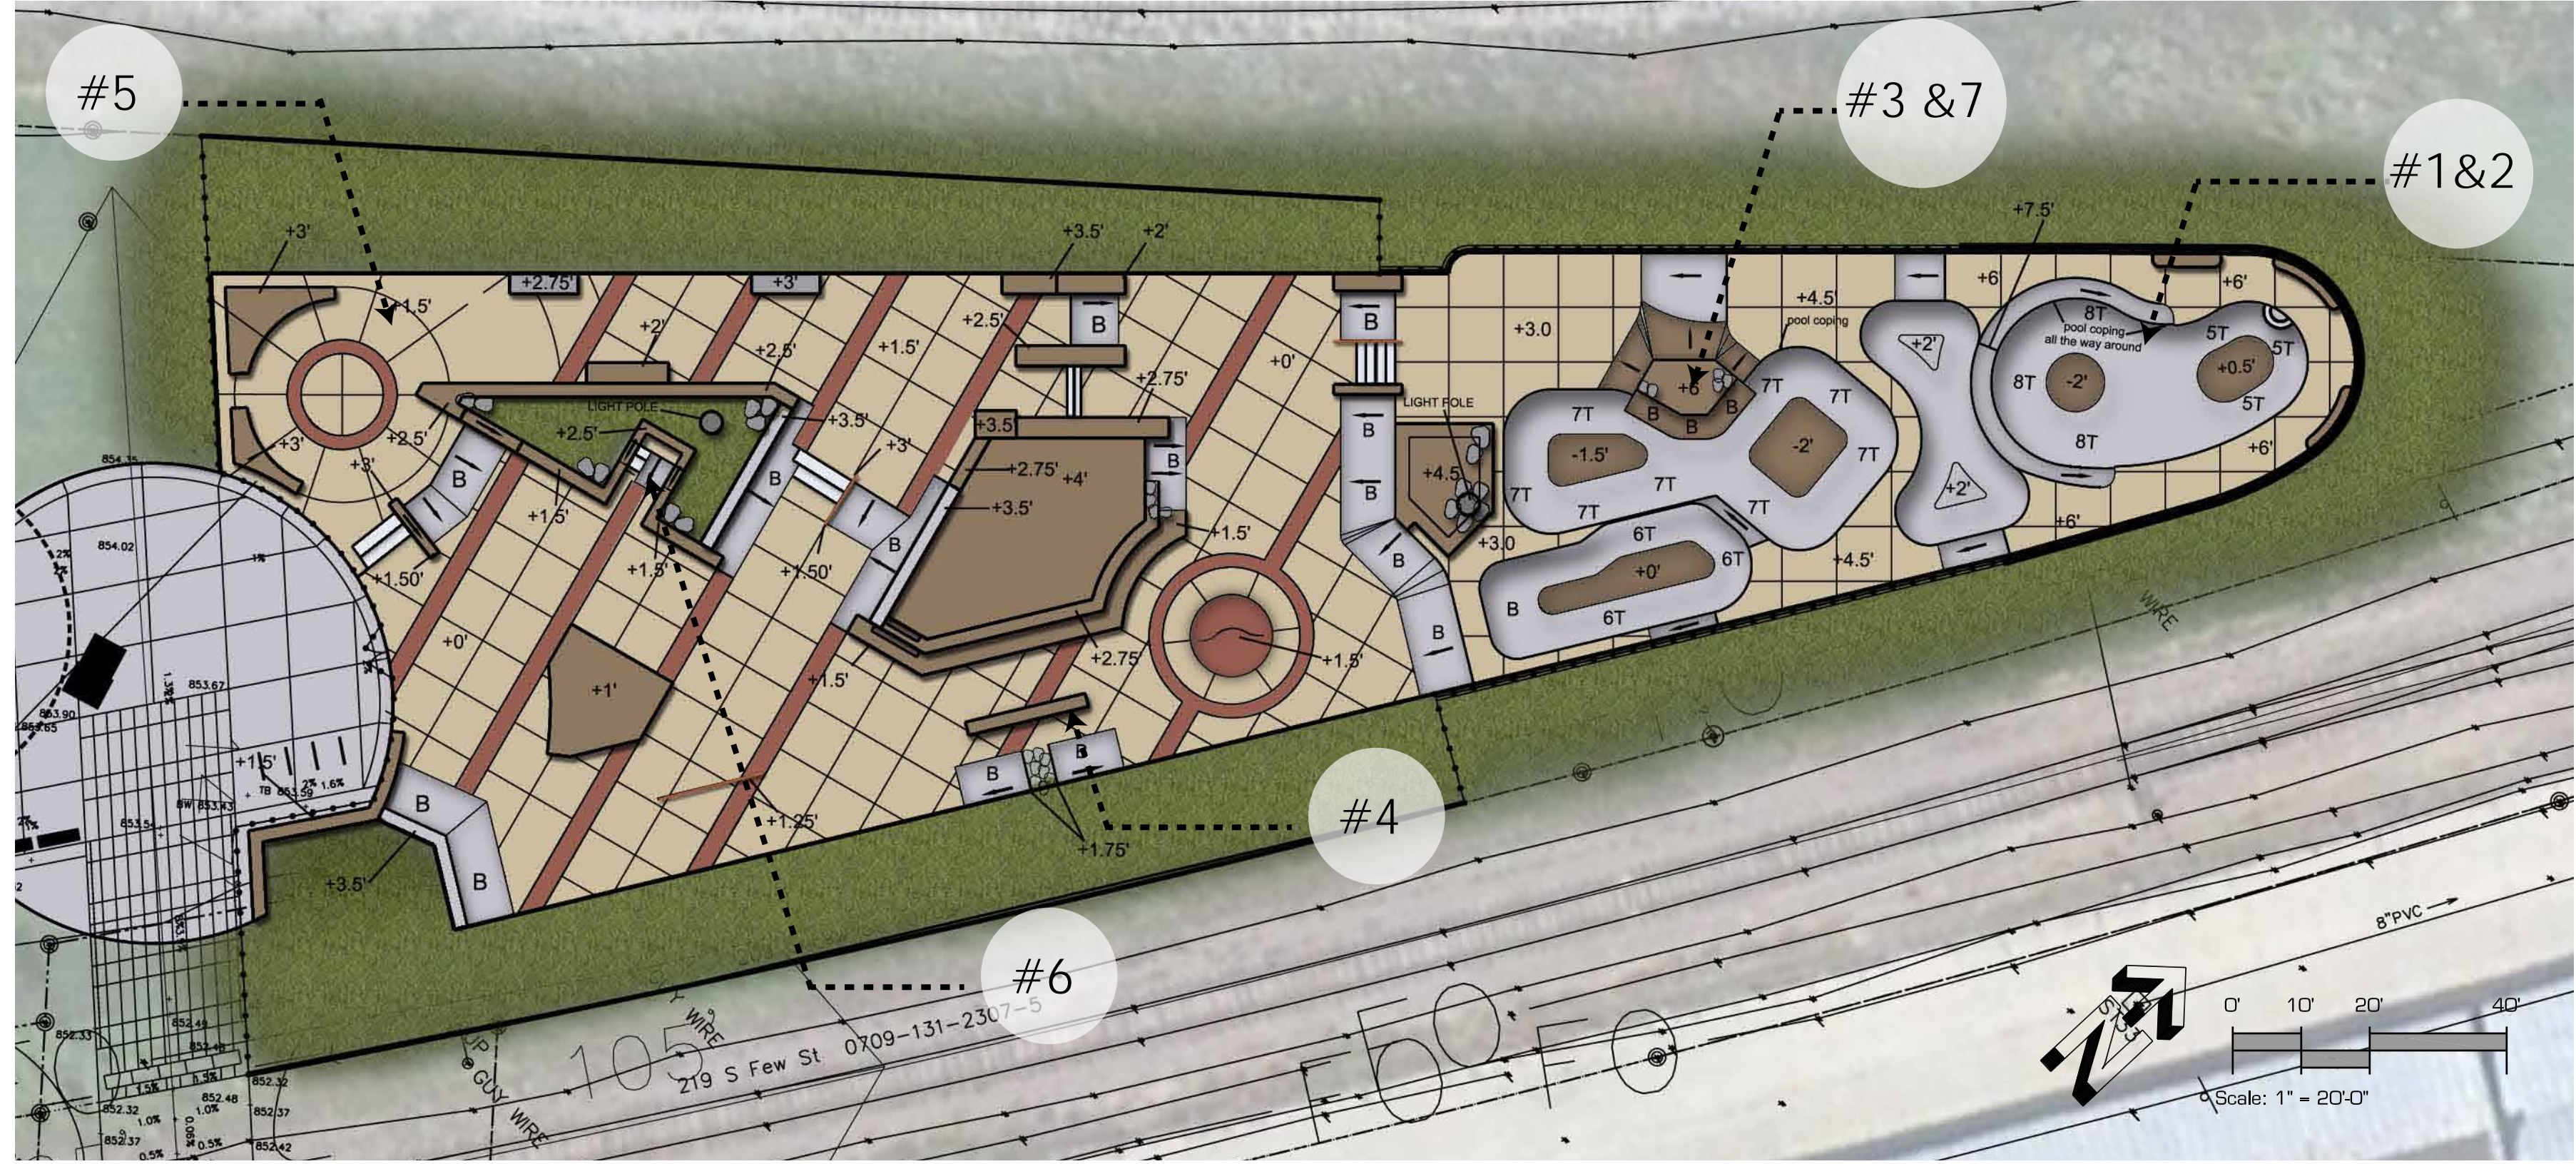

# MADISON CENTRAL PARK SKATE PLAZA CITY OF MADISON, WI INSPIRATIONAL IMAGEBOARD

INSPIRATIONAL PHOTO #1

INSPIRATIONAL PHOTO #2

INSPIRATIONAL PHOTO #3

INSPIRATIONAL PHOTO #4

INSPIRATIONAL PHOTO #5

INSPIRATIONAL PHOTO #6

INSPIRATIONAL PHOTO #7

EXISTING CONDITIONS

9179 Aero Drive | San Diego CA 92123-2411  
141 Portland Street | Boston, MA 02114  
(ph) 858.633.4233 | (cell) 760.815.9335