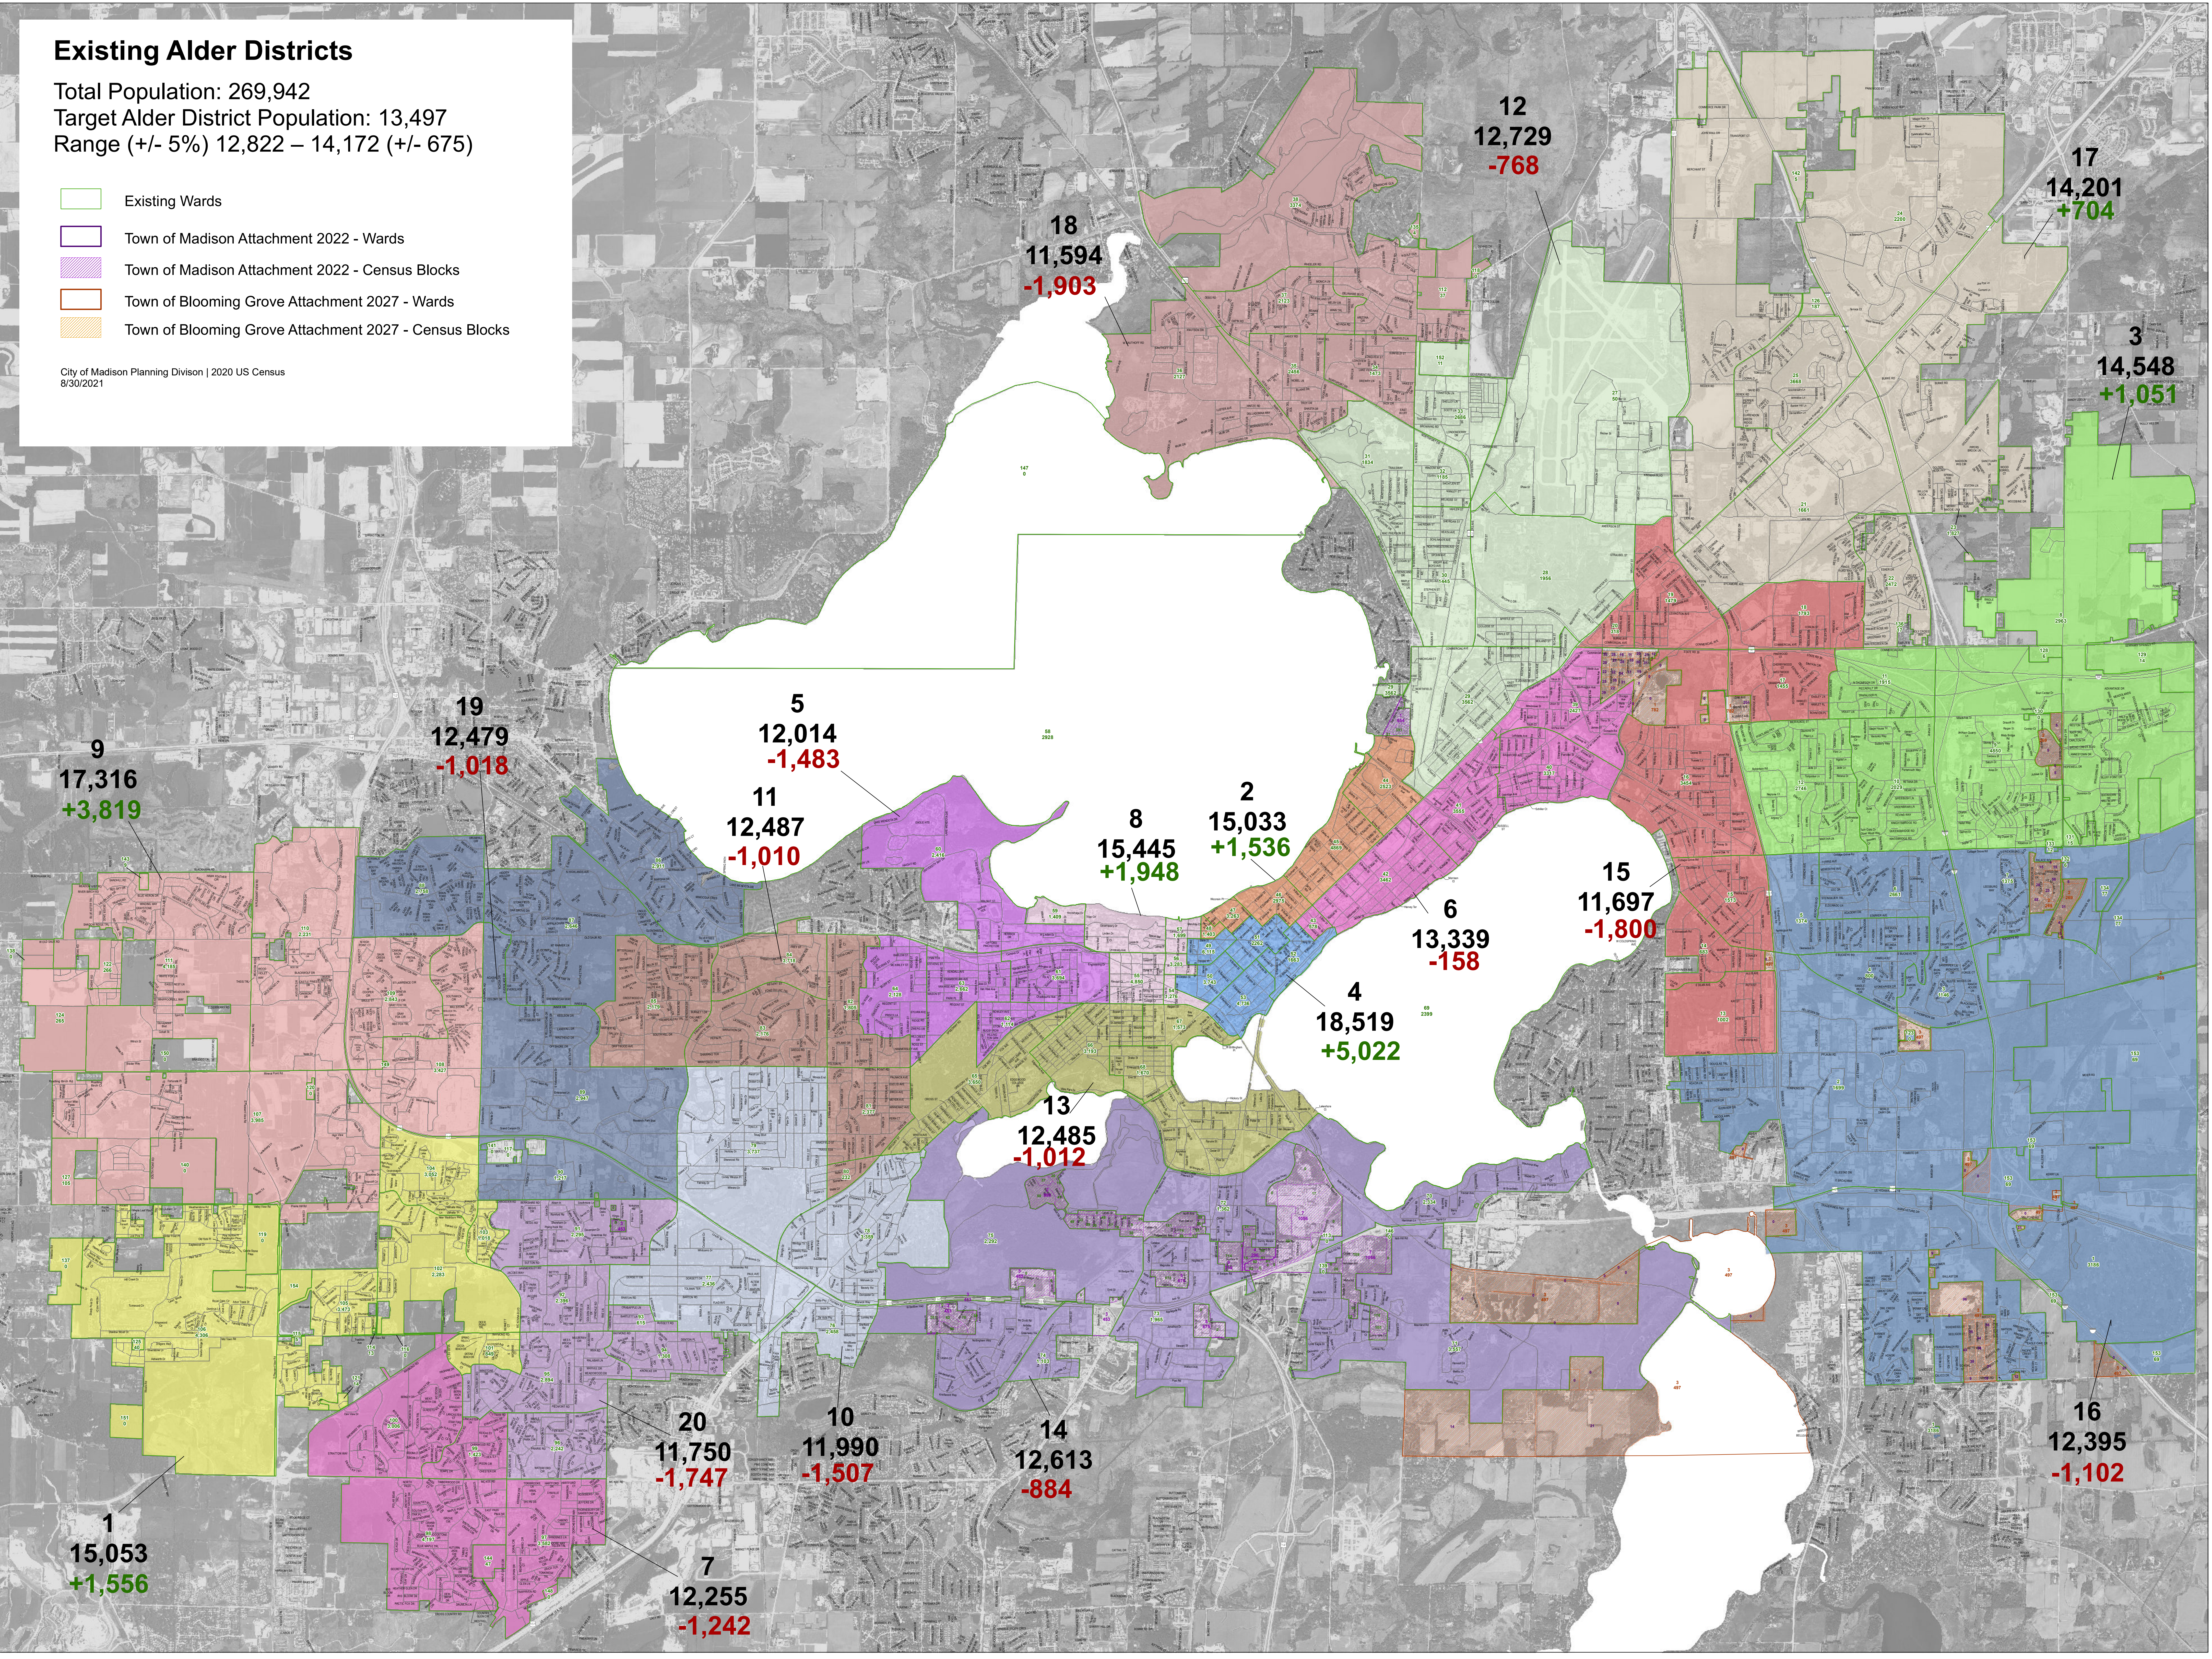

Existing Alder Districts

Total Population: 269,942
Target Alder District Population: 13,497
Range (+/- 5%) 12,822 – 14,172 (+/- 675)

- Existing Wards
- Town of Madison Attachment 2022 - Wards
- Town of Madison Attachment 2022 - Census Blocks
- Town of Blooming Grove Attachment 2027 - Wards
- Town of Blooming Grove Attachment 2027 - Census Blocks

City of Madison Planning Division | 2020 US Census
8/30/2021

Existing Alder Districts

Total Population: 269,942
Target Alder District Population: 13,497
Range (+/- 5%) 12,822 – 14,172 (+/- 675)

- Existing Wards
- Town of Madison Attachment 2022 - Wards
- Town of Madison Attachment 2022 - Census Blocks
- Town of Blooming Grove Attachment 2027 - Wards
- Town of Blooming Grove Attachment 2027 - Census Blocks

City of Madison Planning Division | 2020 US Census
8/30/2021

Existing Alder Districts

Population By Race or Ethnicity

Total Population: 269,942
Target Alder District Population: 13,497
Range: 12,822 - 14,172

2020 Census Blocks

- 1 Dot = 5 People
-  Asian
 -  Black or African American
 -  Hispanic or Latino
 -  Other Race - Two or More Races
 -  White

City of Madison Planning Division | US Census Bureau
8/23/2021