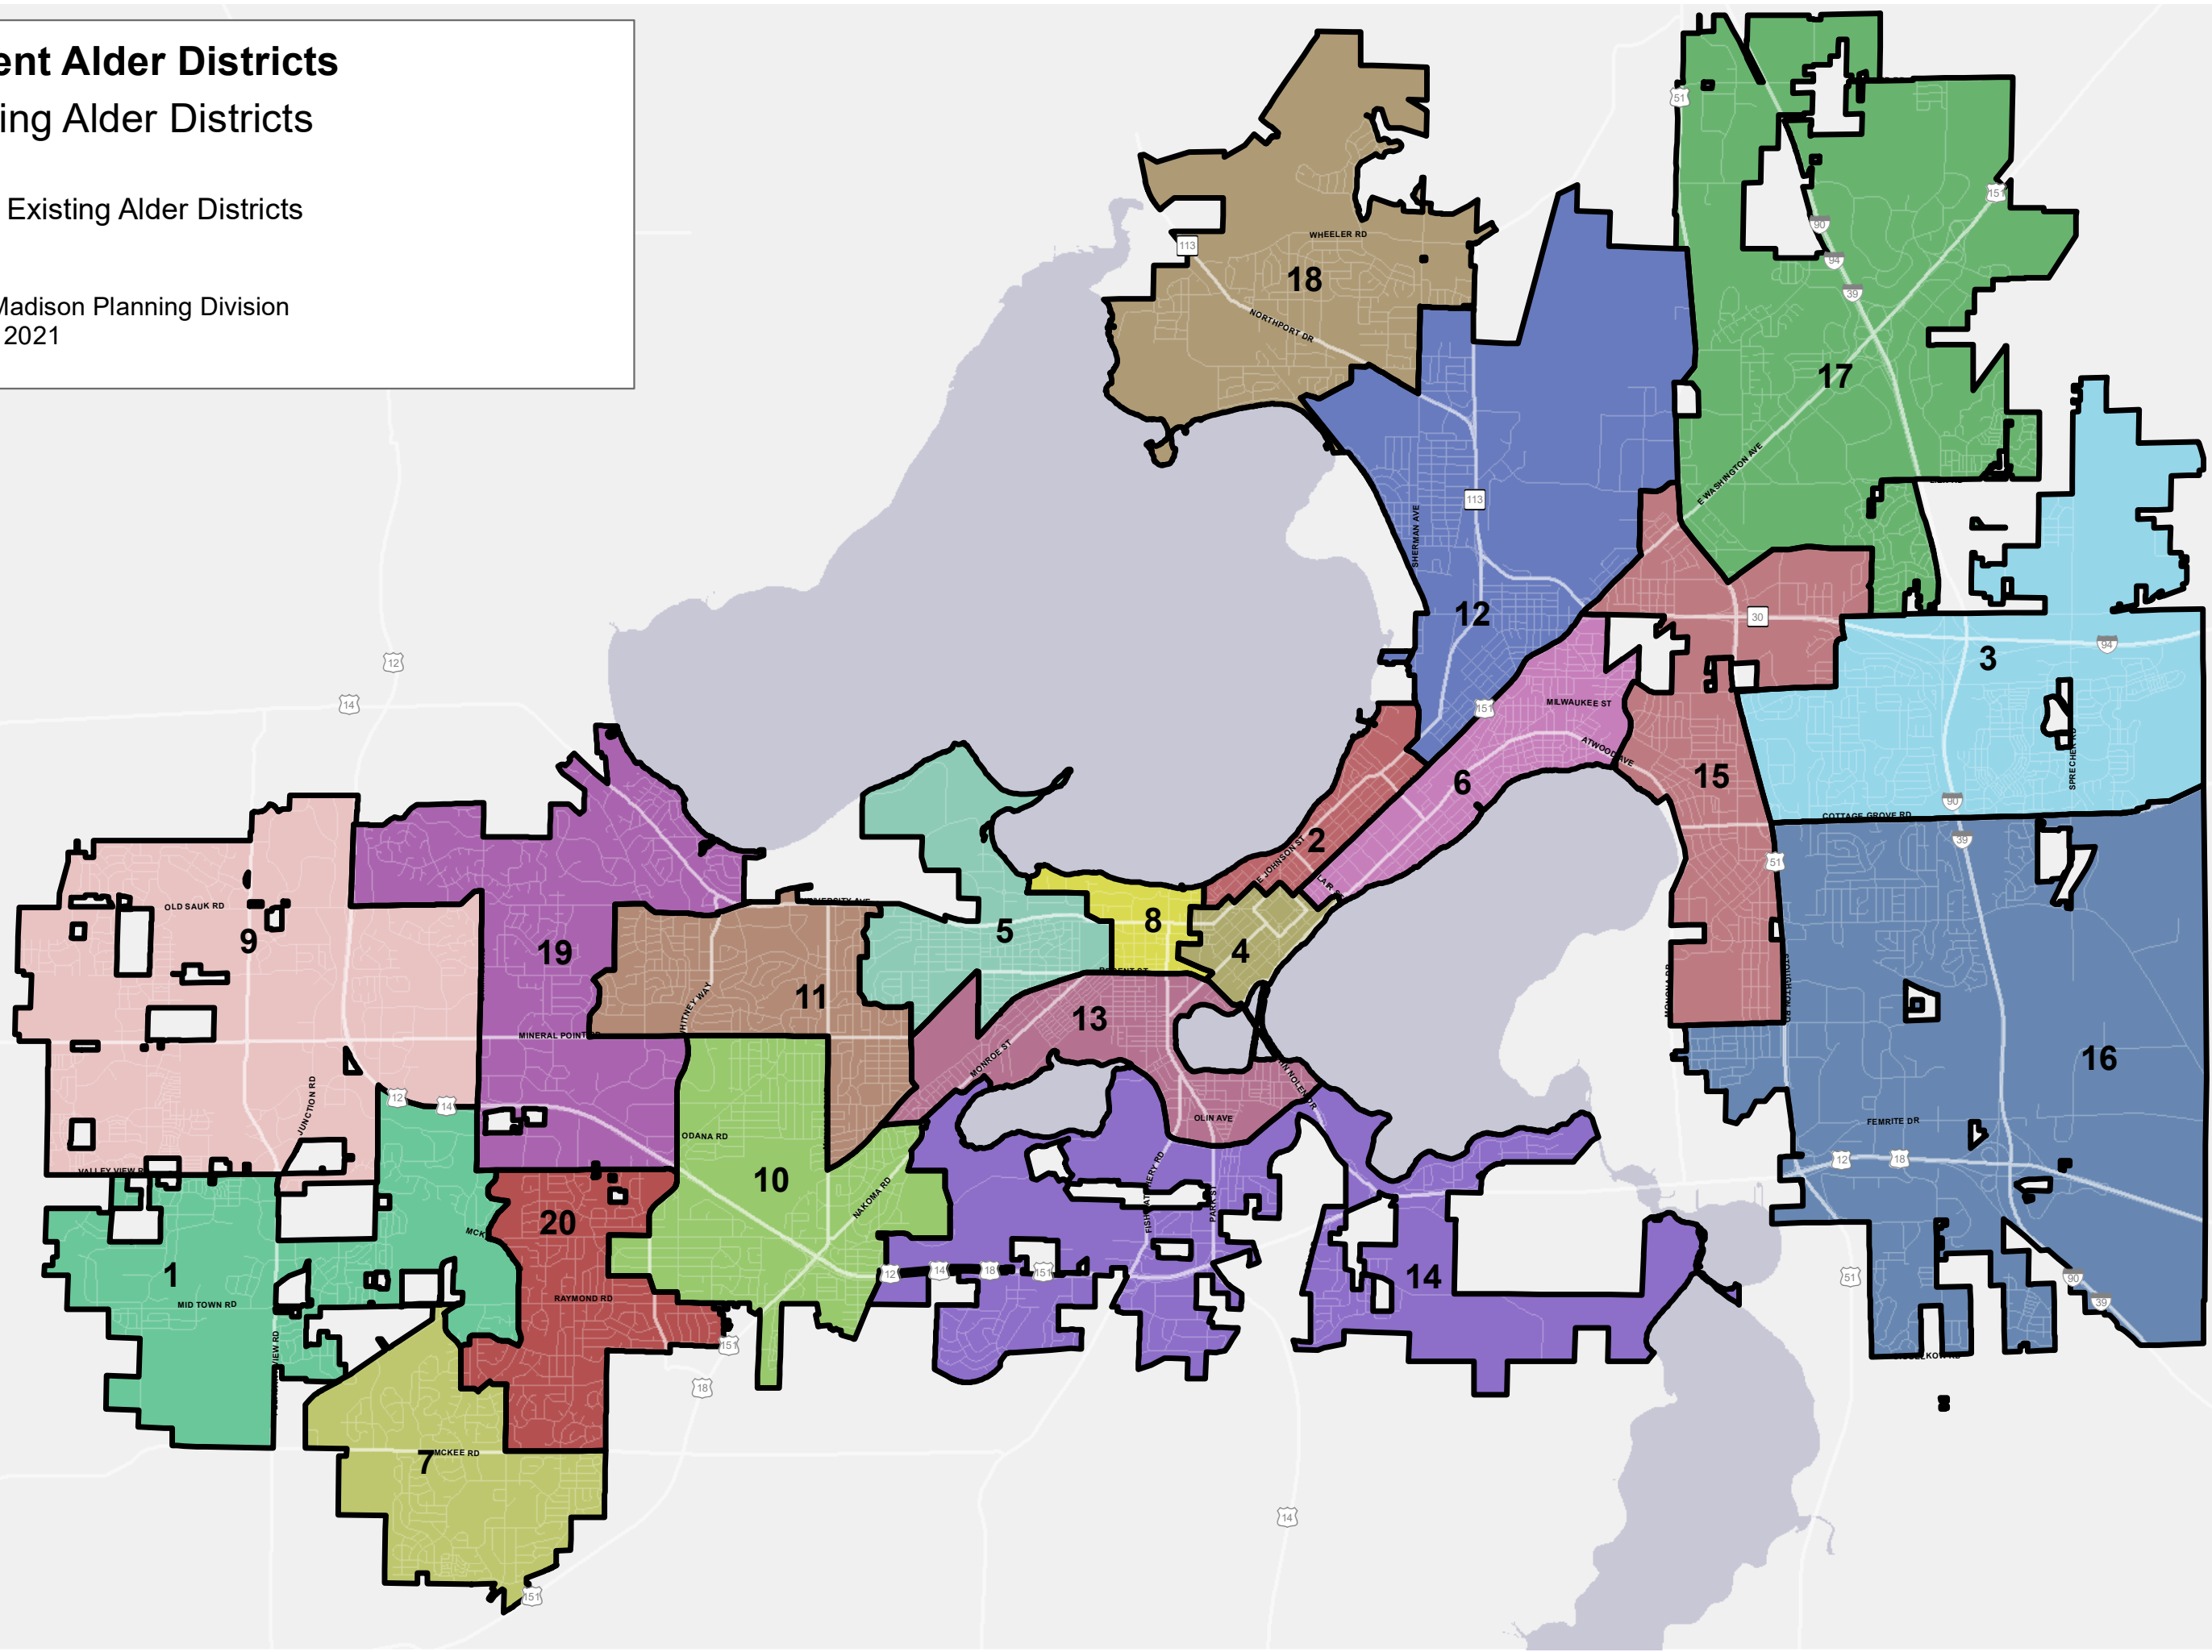

Current Alder Districts

Existing Alder Districts

Existing Alder Districts

City of Madison Planning Division
Aug 30, 2021