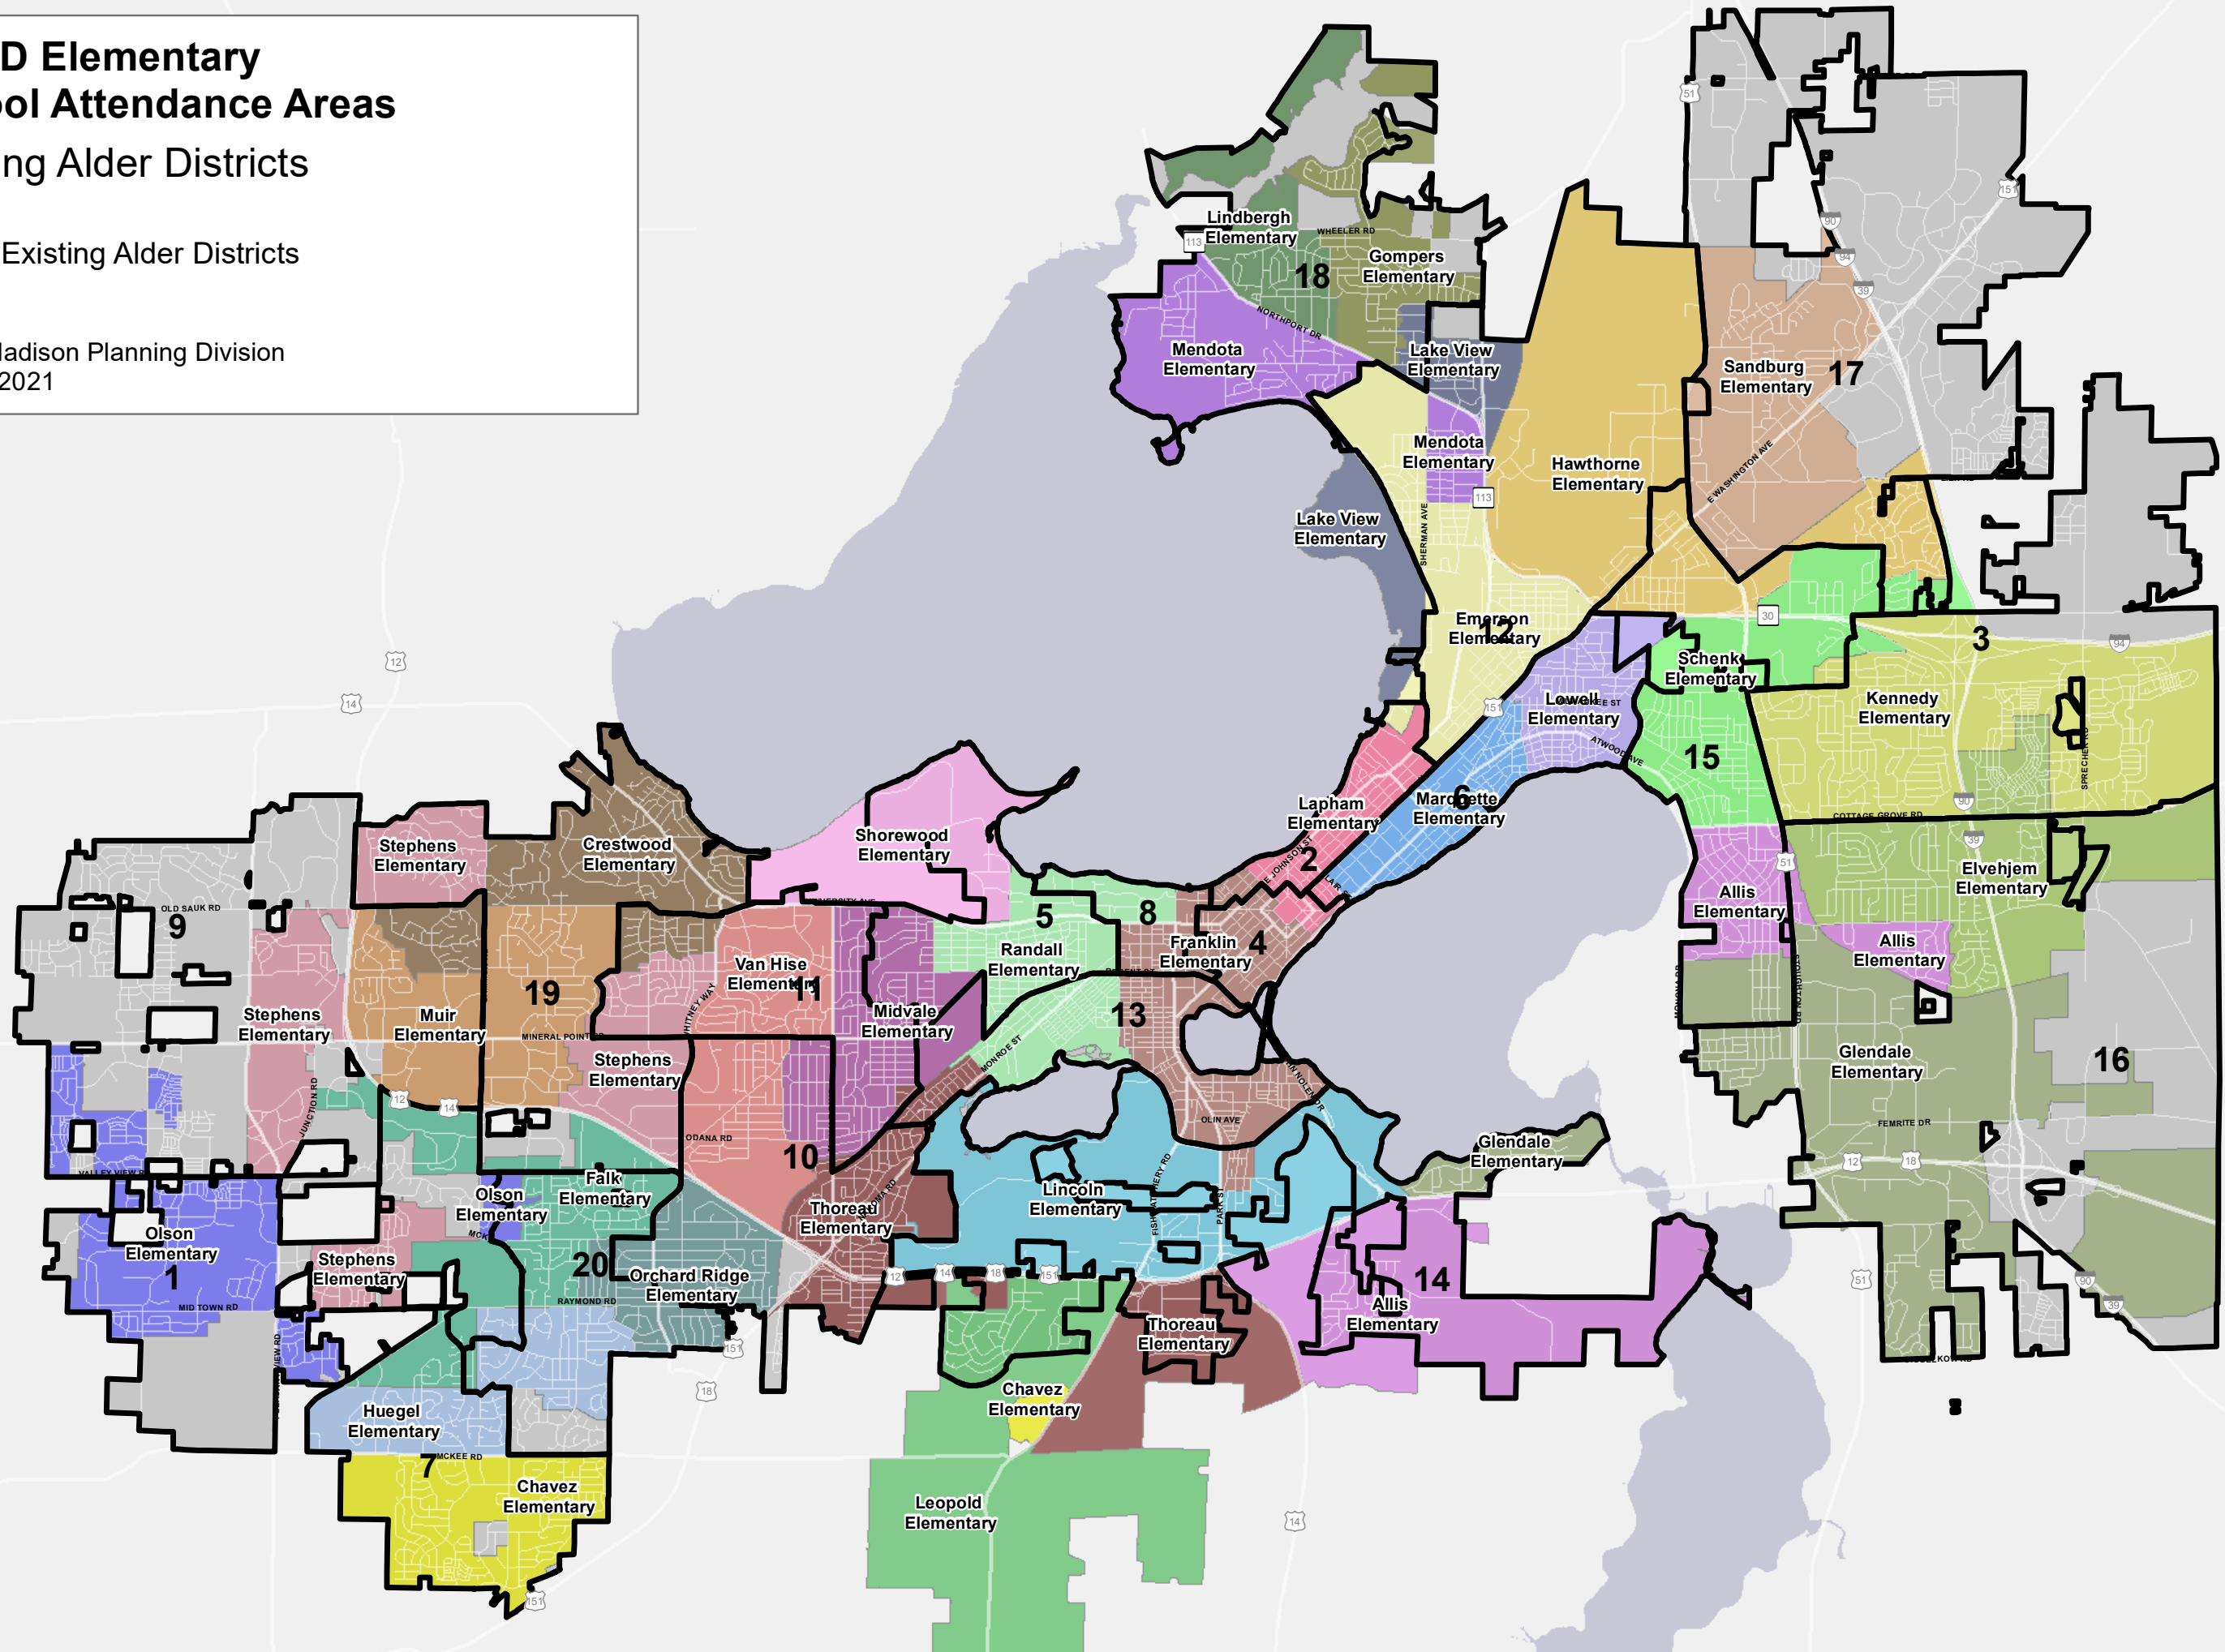

MMSD Elementary School Attendance Areas

Existing Alder Districts

Existing Alder Districts

City of Madison Planning Division
Aug 30, 2021