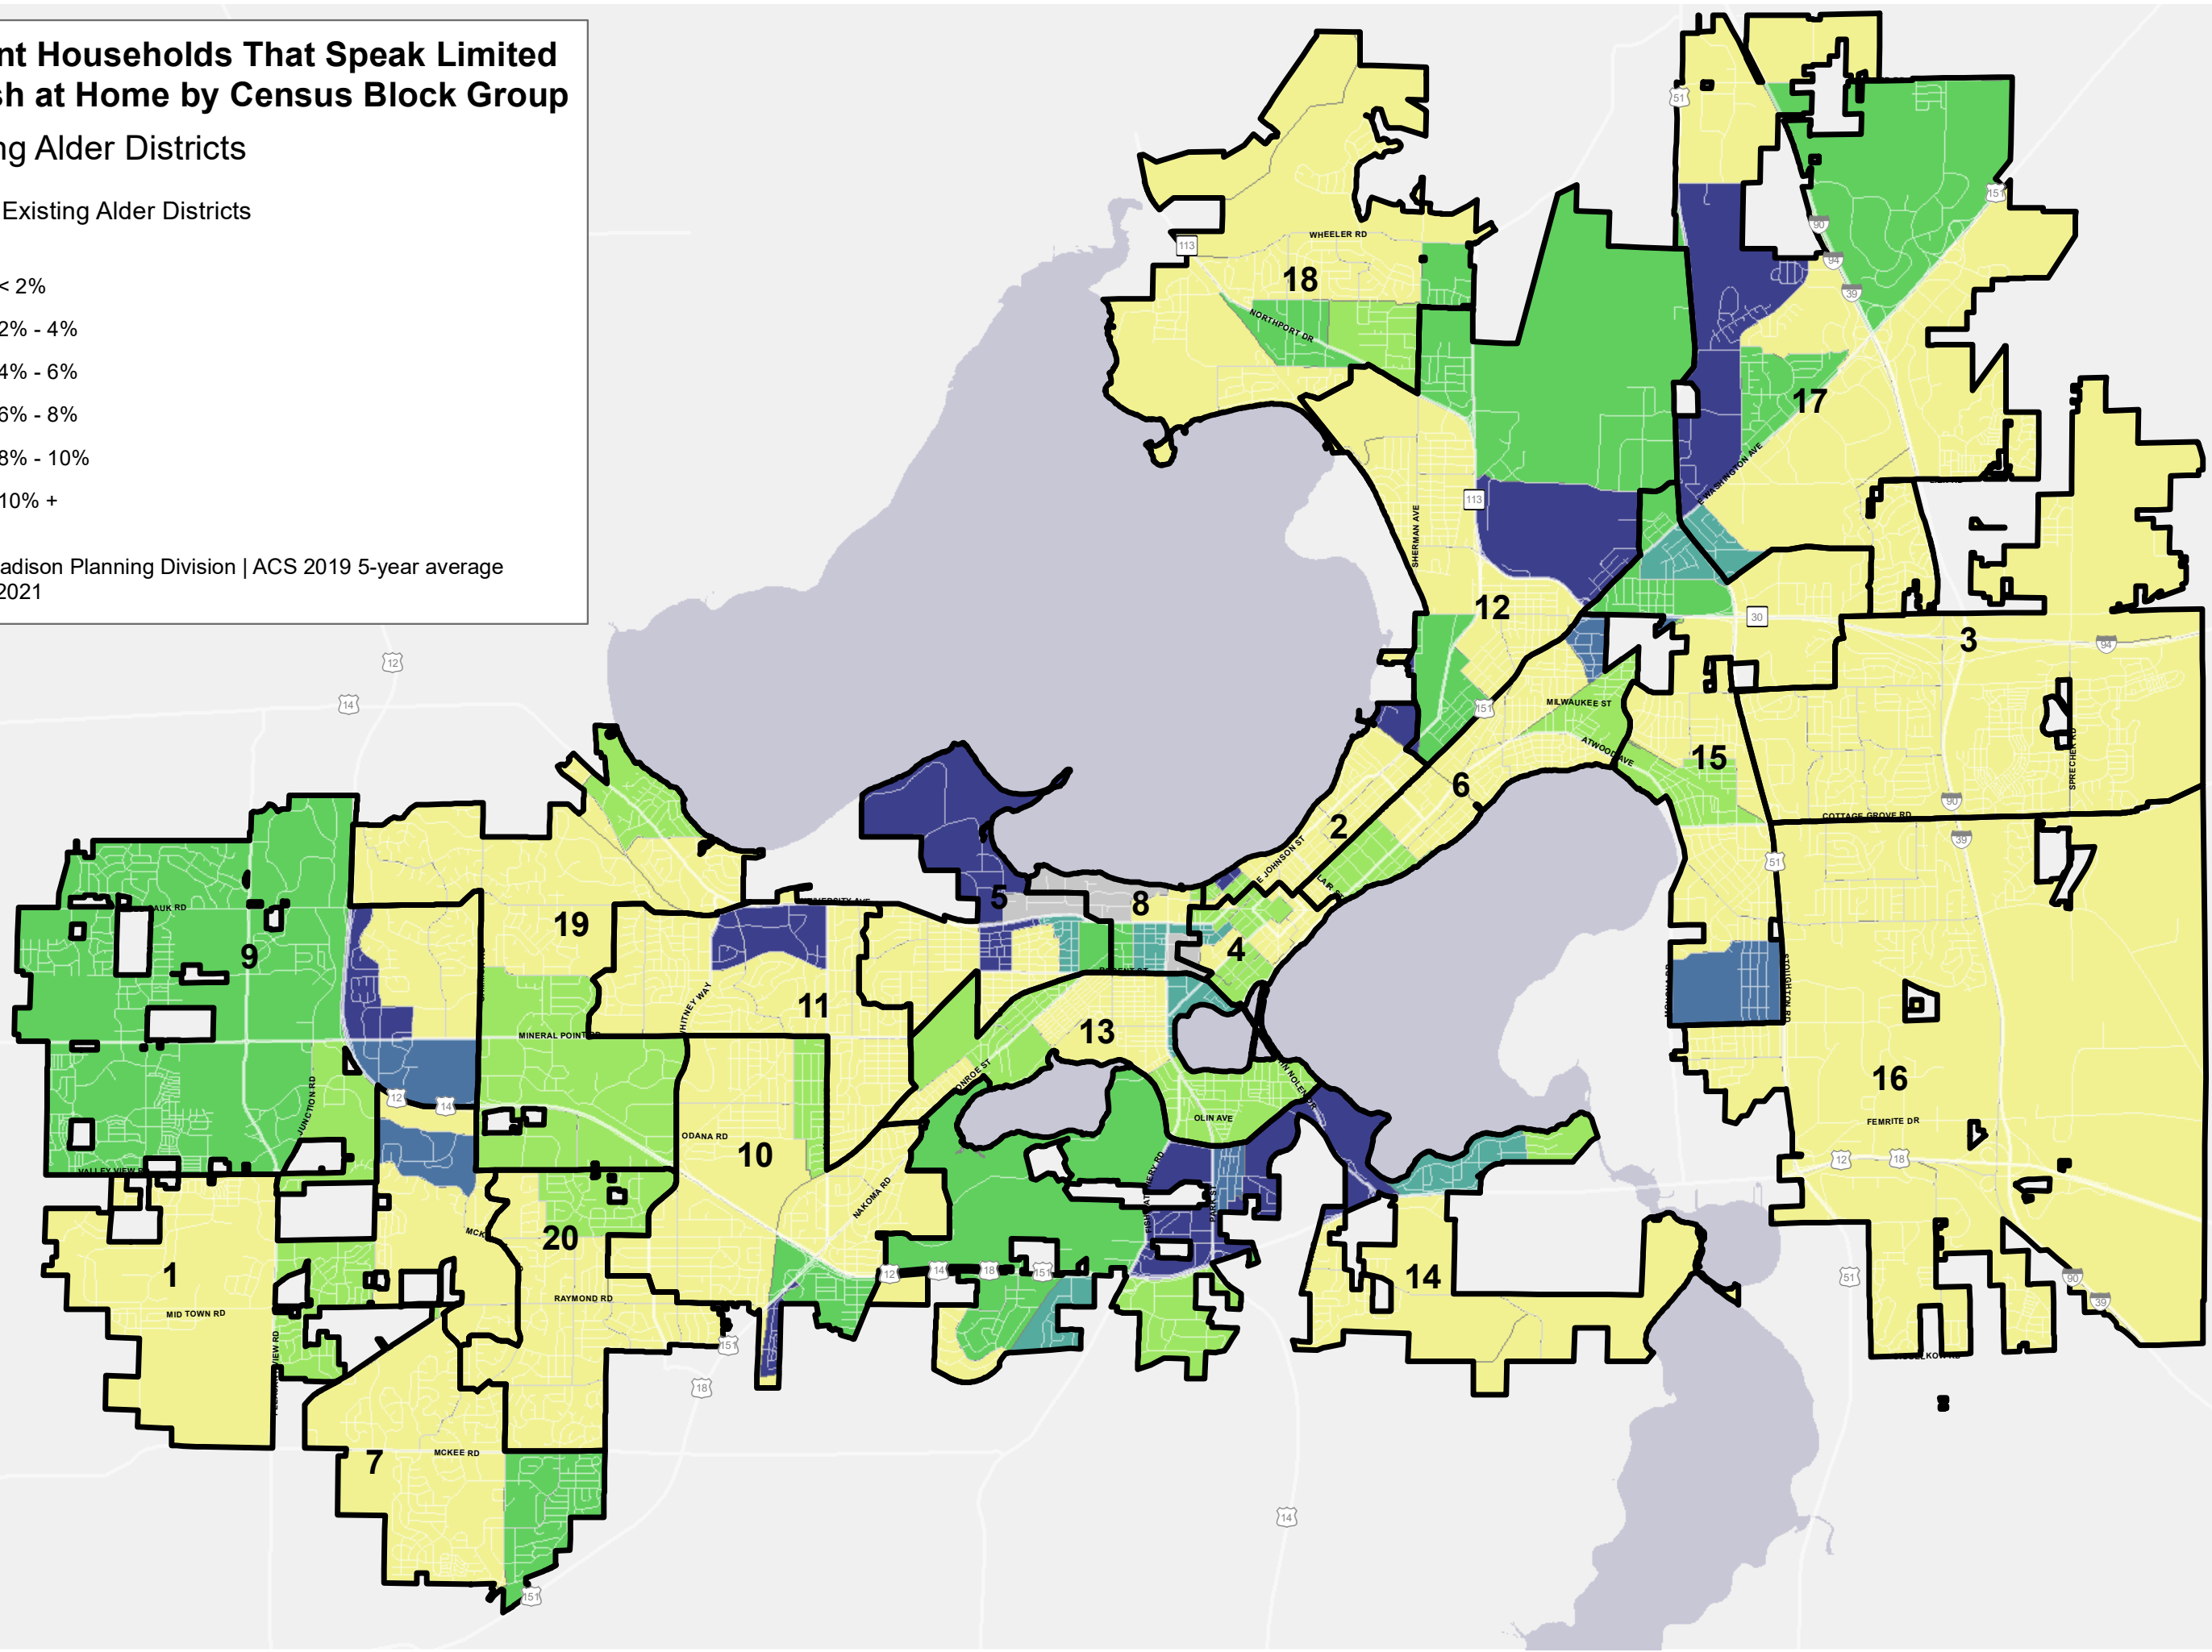

Percent Households That Speak Limited English at Home by Census Block Group

Existing Alder Districts

Existing Alder Districts

- < 2%
- 2% - 4%
- 4% - 6%
- 6% - 8%
- 8% - 10%
- 10% +

City of Madison Planning Division | ACS 2019 5-year average
Aug 30, 2021