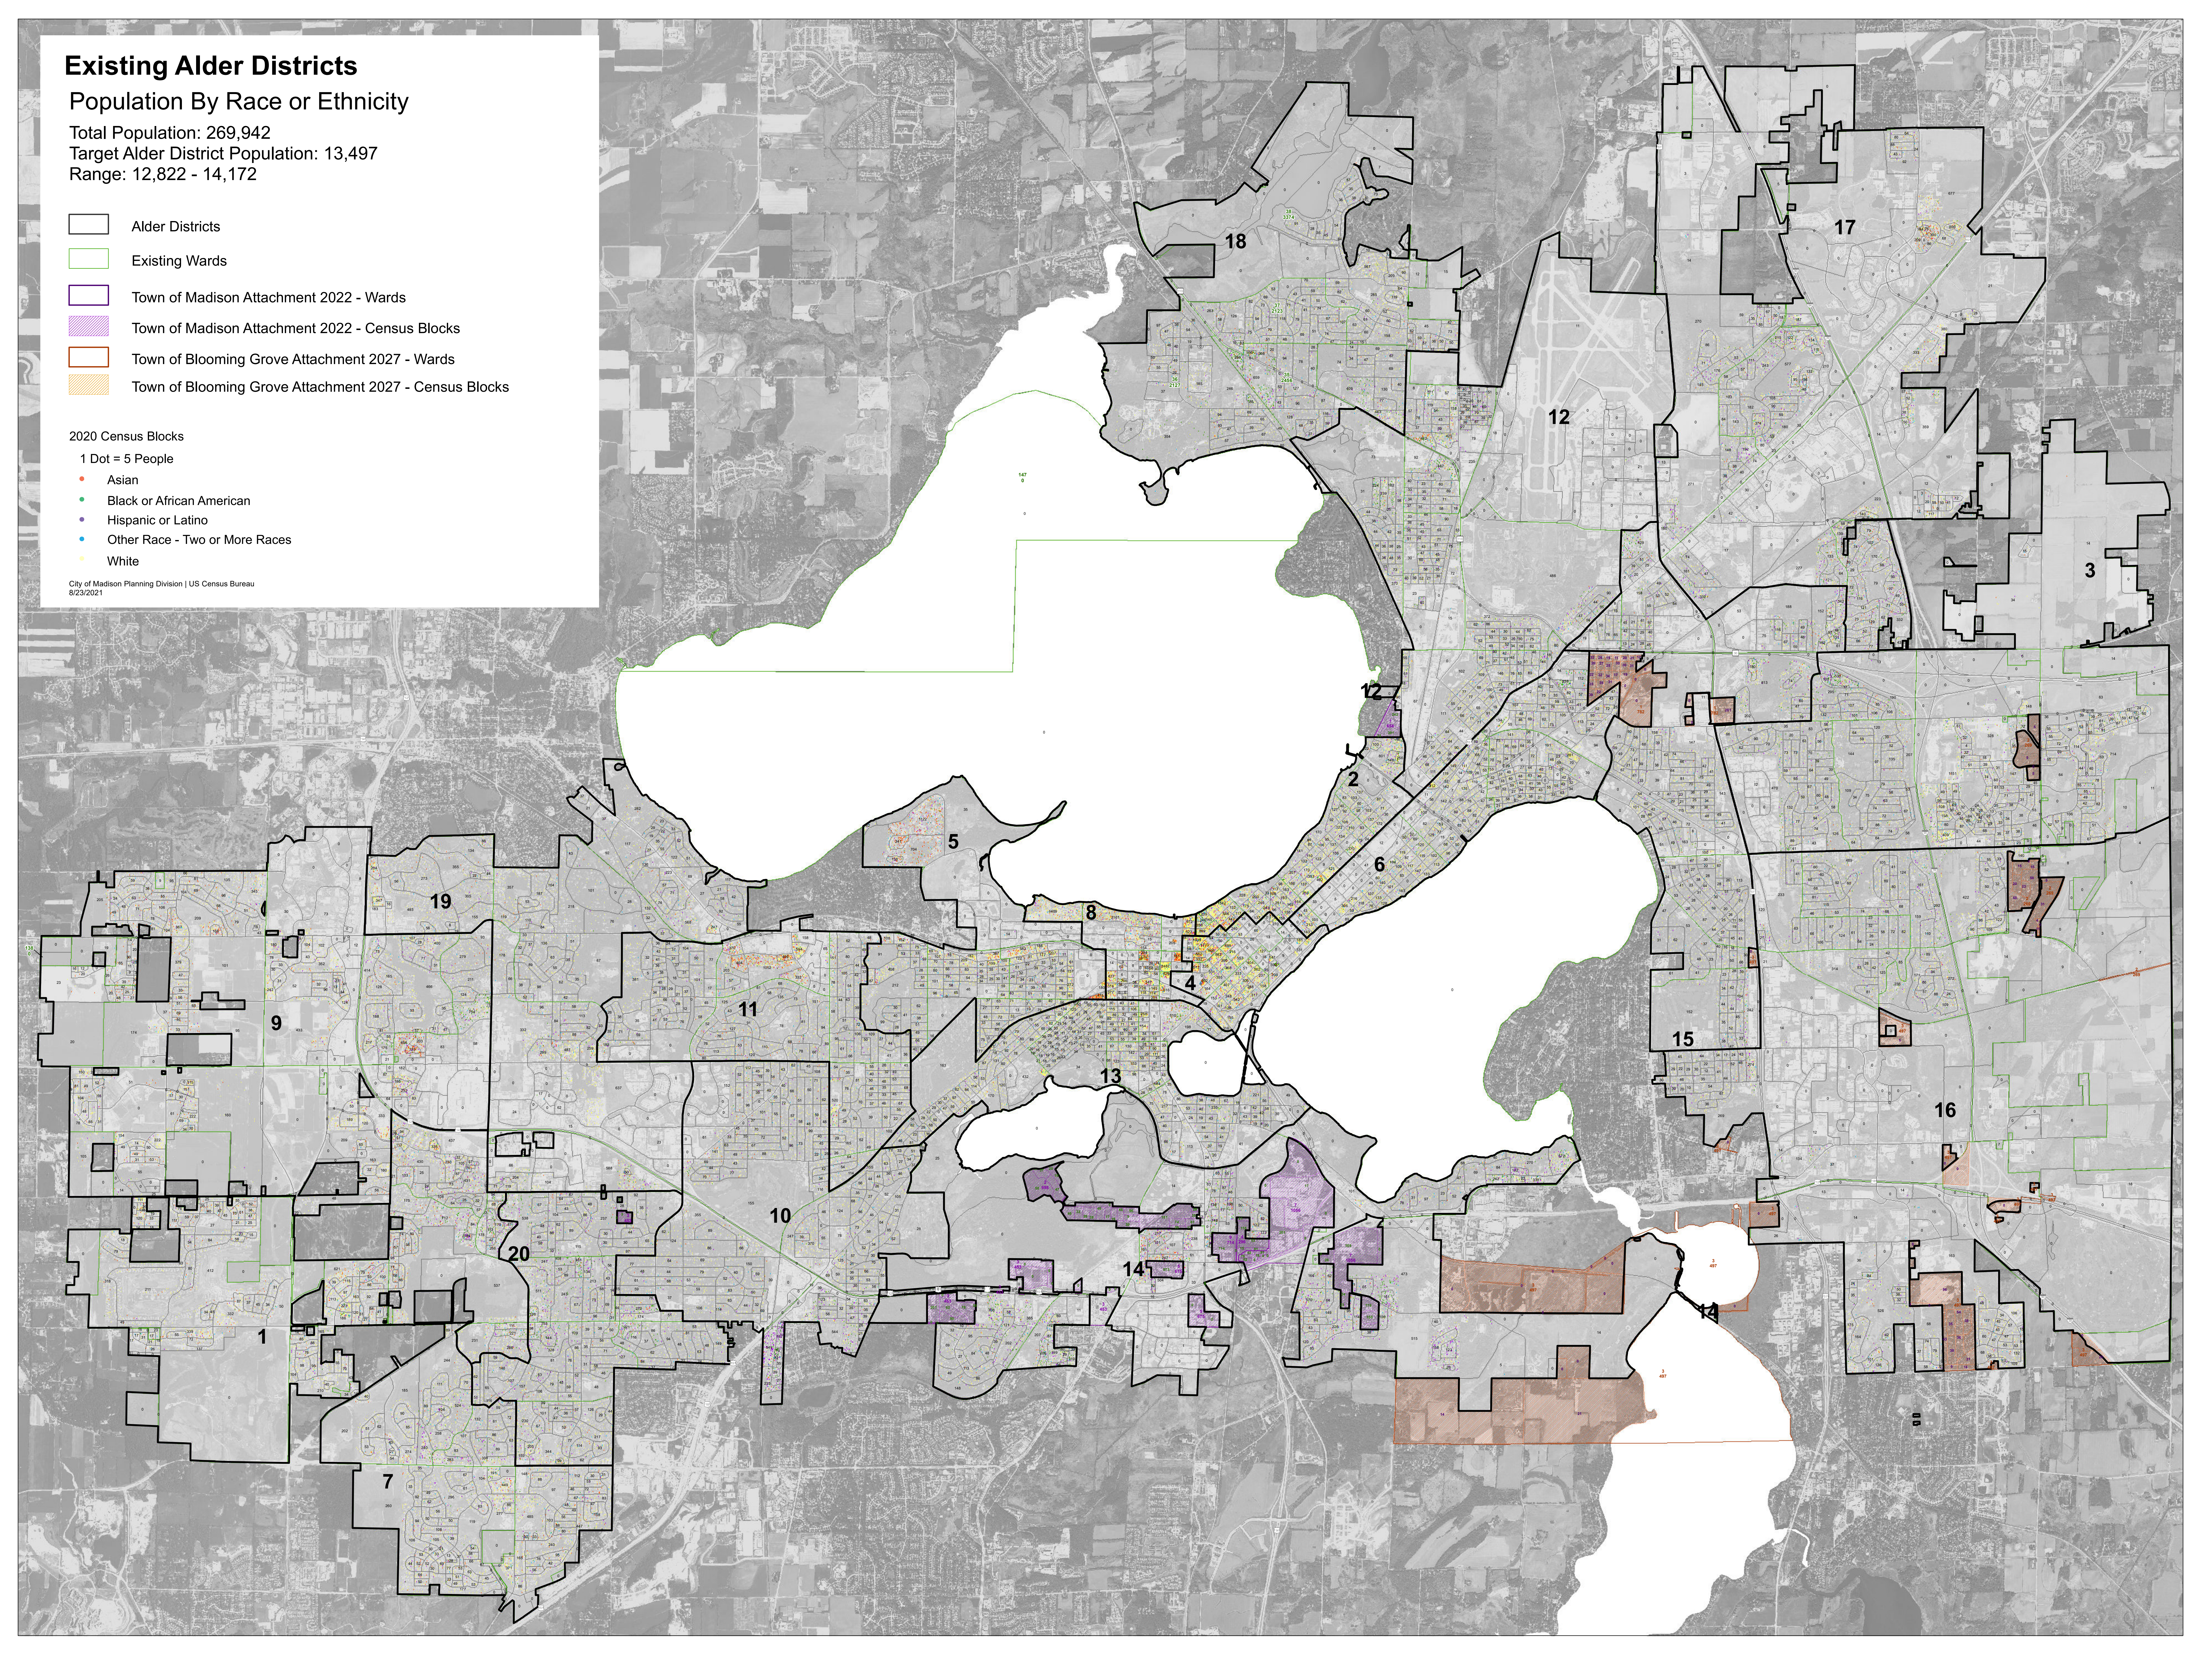

Existing Alder Districts

Total Population: 269,942
Target Alder District Population: 13,497
Range (+/- 5%) 12,822 – 14,172 (+/- 675)

- Existing Wards
- Town of Madison Attachment 2022 - Wards
- Town of Madison Attachment 2022 - Census Blocks
- Town of Blooming Grove Attachment 2027 - Wards
- Town of Blooming Grove Attachment 2027 - Census Blocks

City of Madison Planning Division | 2020 US Census
8/30/2021

Existing Alder Districts

Total Population: 269,942
Target Alder District Population: 13,497
Range (+/- 5%) 12,822 – 14,172 (+/- 675)

- Existing Wards
- Town of Madison Attachment 2022 - Wards
- Town of Madison Attachment 2022 - Census Blocks
- Town of Blooming Grove Attachment 2027 - Wards
- Town of Blooming Grove Attachment 2027 - Census Blocks

City of Madison Planning Division | 2020 US Census
8/30/2021

Existing Alder Districts

Population By Race or Ethnicity

Total Population: 269,942
Target Alder District Population: 13,497
Range: 12,822 - 14,172

2020 Census Blocks

- 1 Dot = 5 People
-  Asian
 -  Black or African American
 -  Hispanic or Latino
 -  Other Race - Two or More Races
 -  White

City of Madison Planning Division | US Census Bureau
8/23/2021