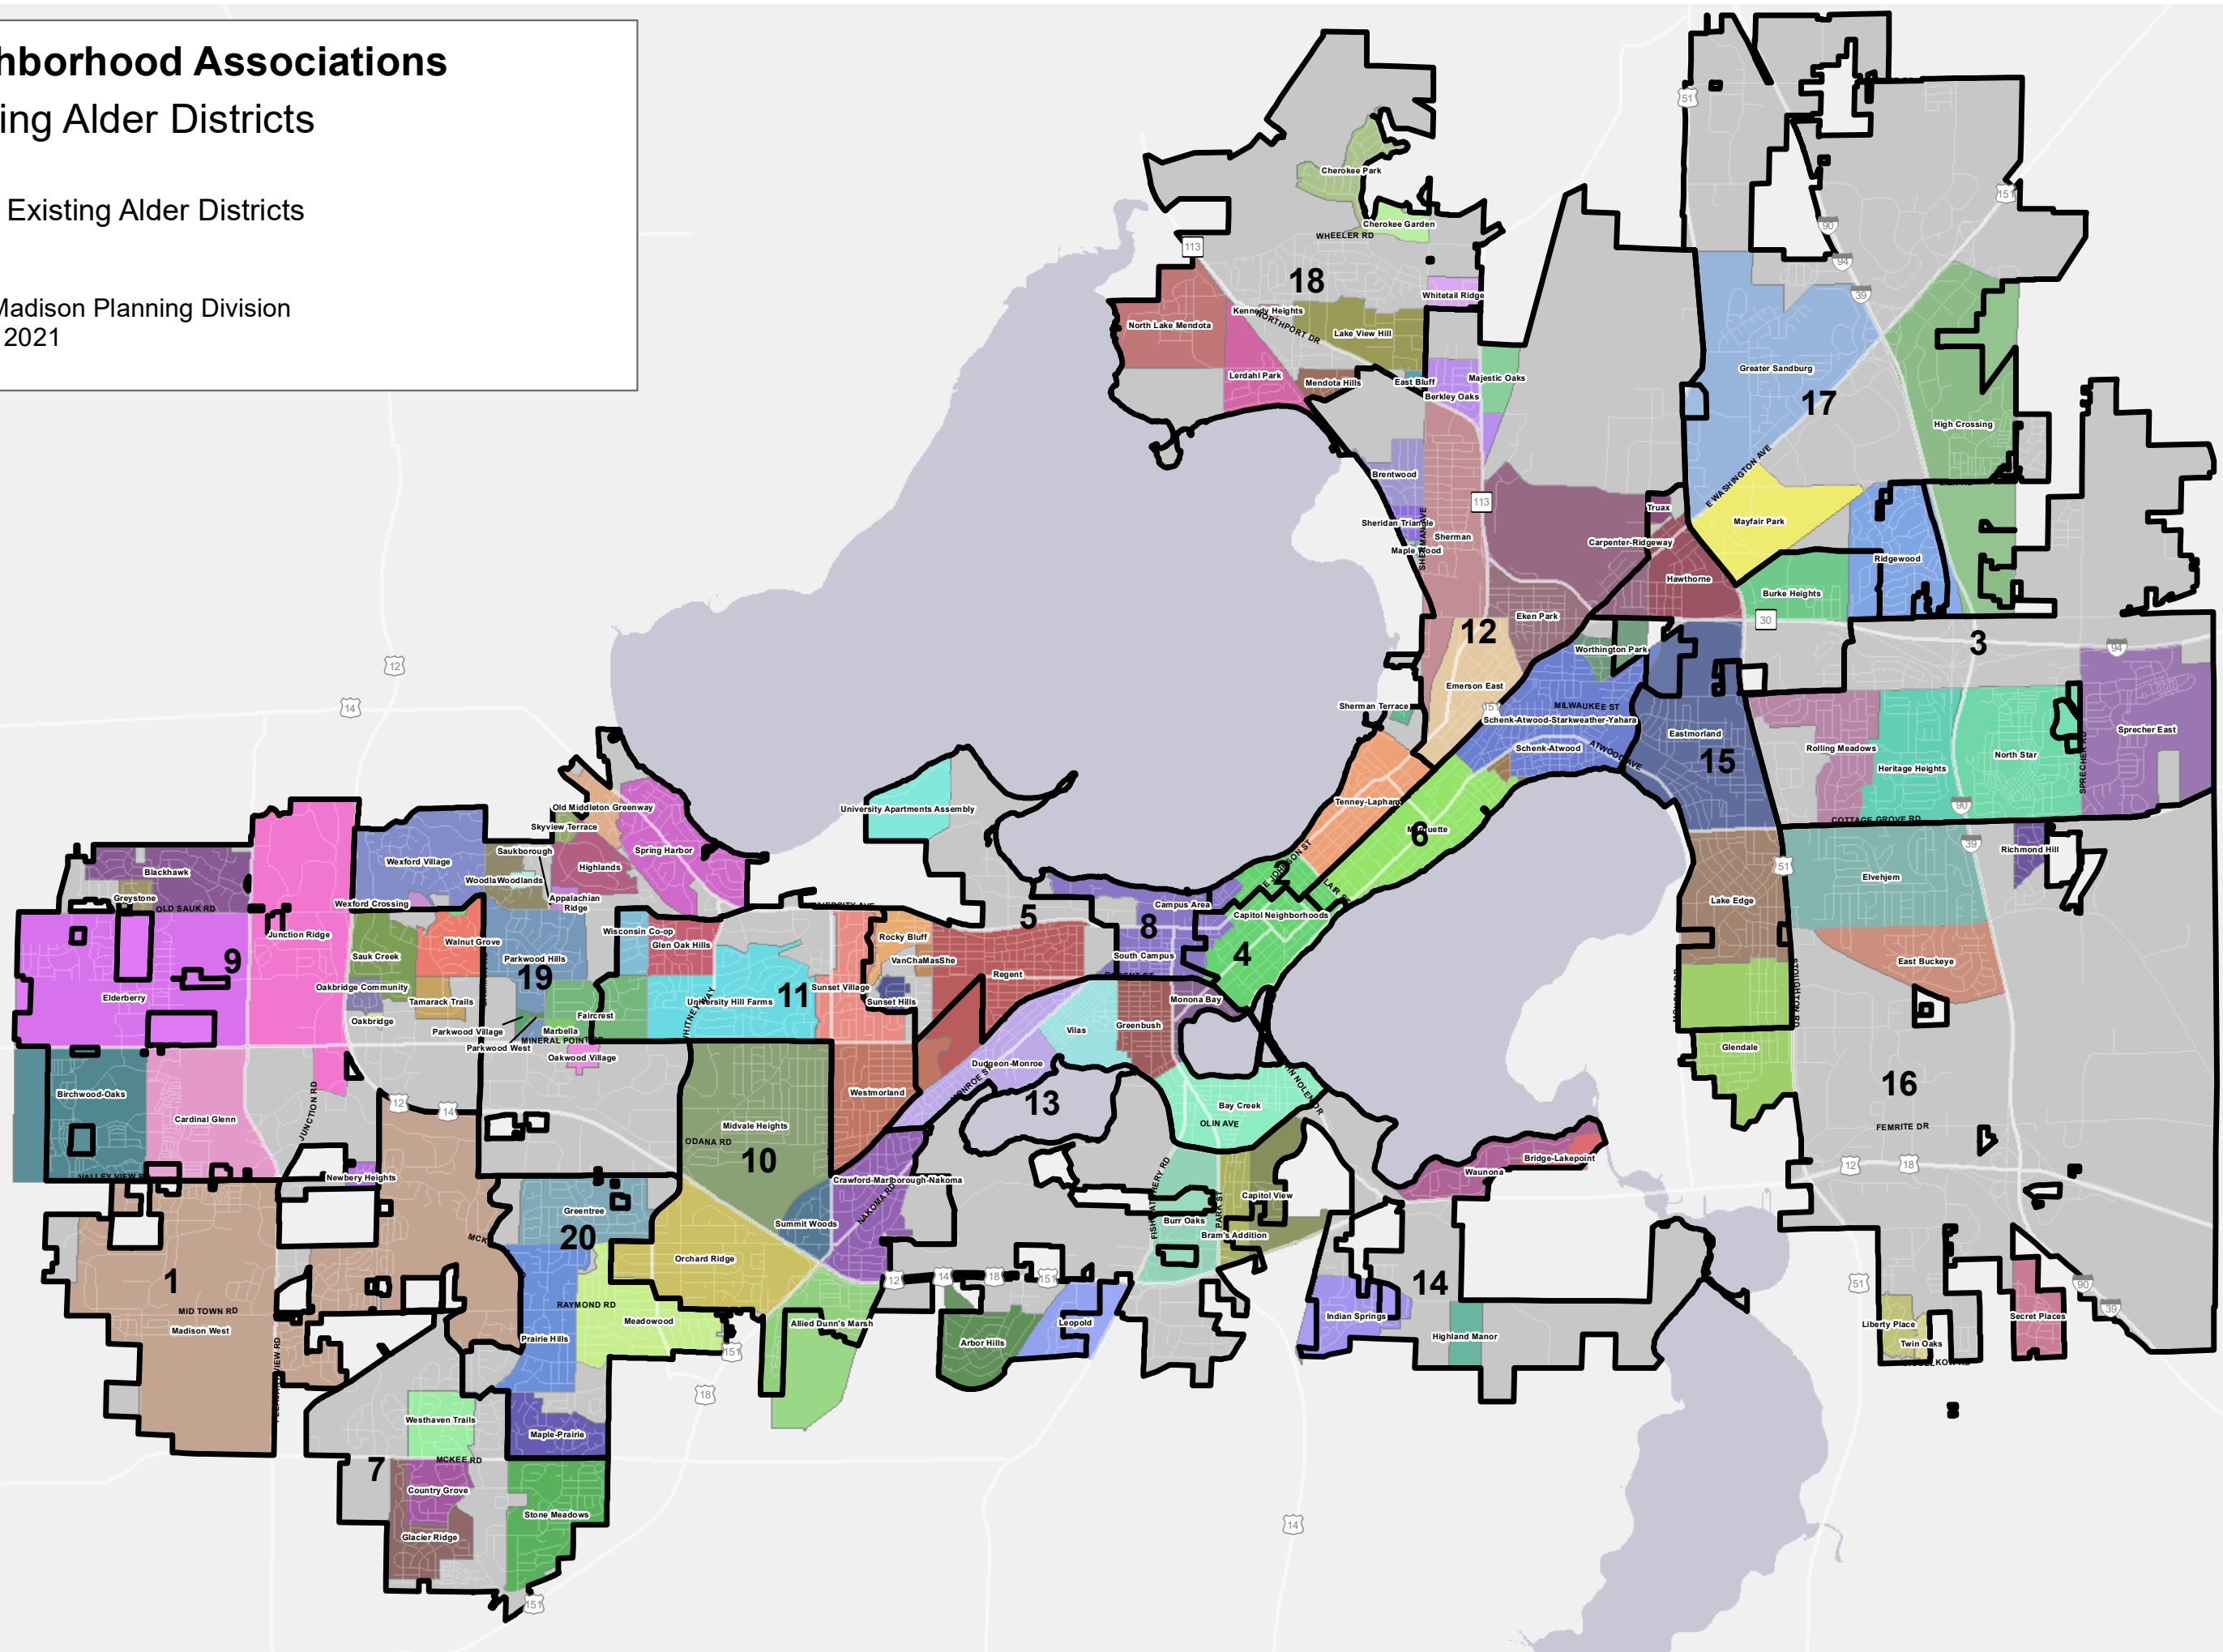

City of Madison Planning Division | 2020 US Census
8/30/2021

Existing Alder Districts

Total Population: 269,942
Target Alder District Population: 13,497
Range (+/- 5%) 12,822 – 14,172 (+/- 675)

- Existing Wards
- Town of Madison Attachment 2022 - Wards
- Town of Madison Attachment 2022 - Census Blocks
- Town of Blooming Grove Attachment 2027 - Wards
- Town of Blooming Grove Attachment 2027 - Census Blocks

City of Madison Planning Division | 2020 US Census
8/30/2021

Existing Alder Districts

Population By Race or Ethnicity

Total Population: 269,942
Target Alder District Population: 13,497
Range: 12,822 - 14,172

2020 Census Blocks

- 1 Dot = 5 People
-  Asian
 -  Black or African American
 -  Hispanic or Latino
 -  Other Race - Two or More Races
 -  White

City of Madison Planning Division | US Census Bureau
8/23/2021

Current Alder Districts

Existing Alder Districts

 Existing Alder Districts

City of Madison Planning Division
Aug 30, 2021

Neighborhood Associations

Existing Alder Districts

 Existing Alder Districts

City of Madison Planning Division
Aug 30, 2021