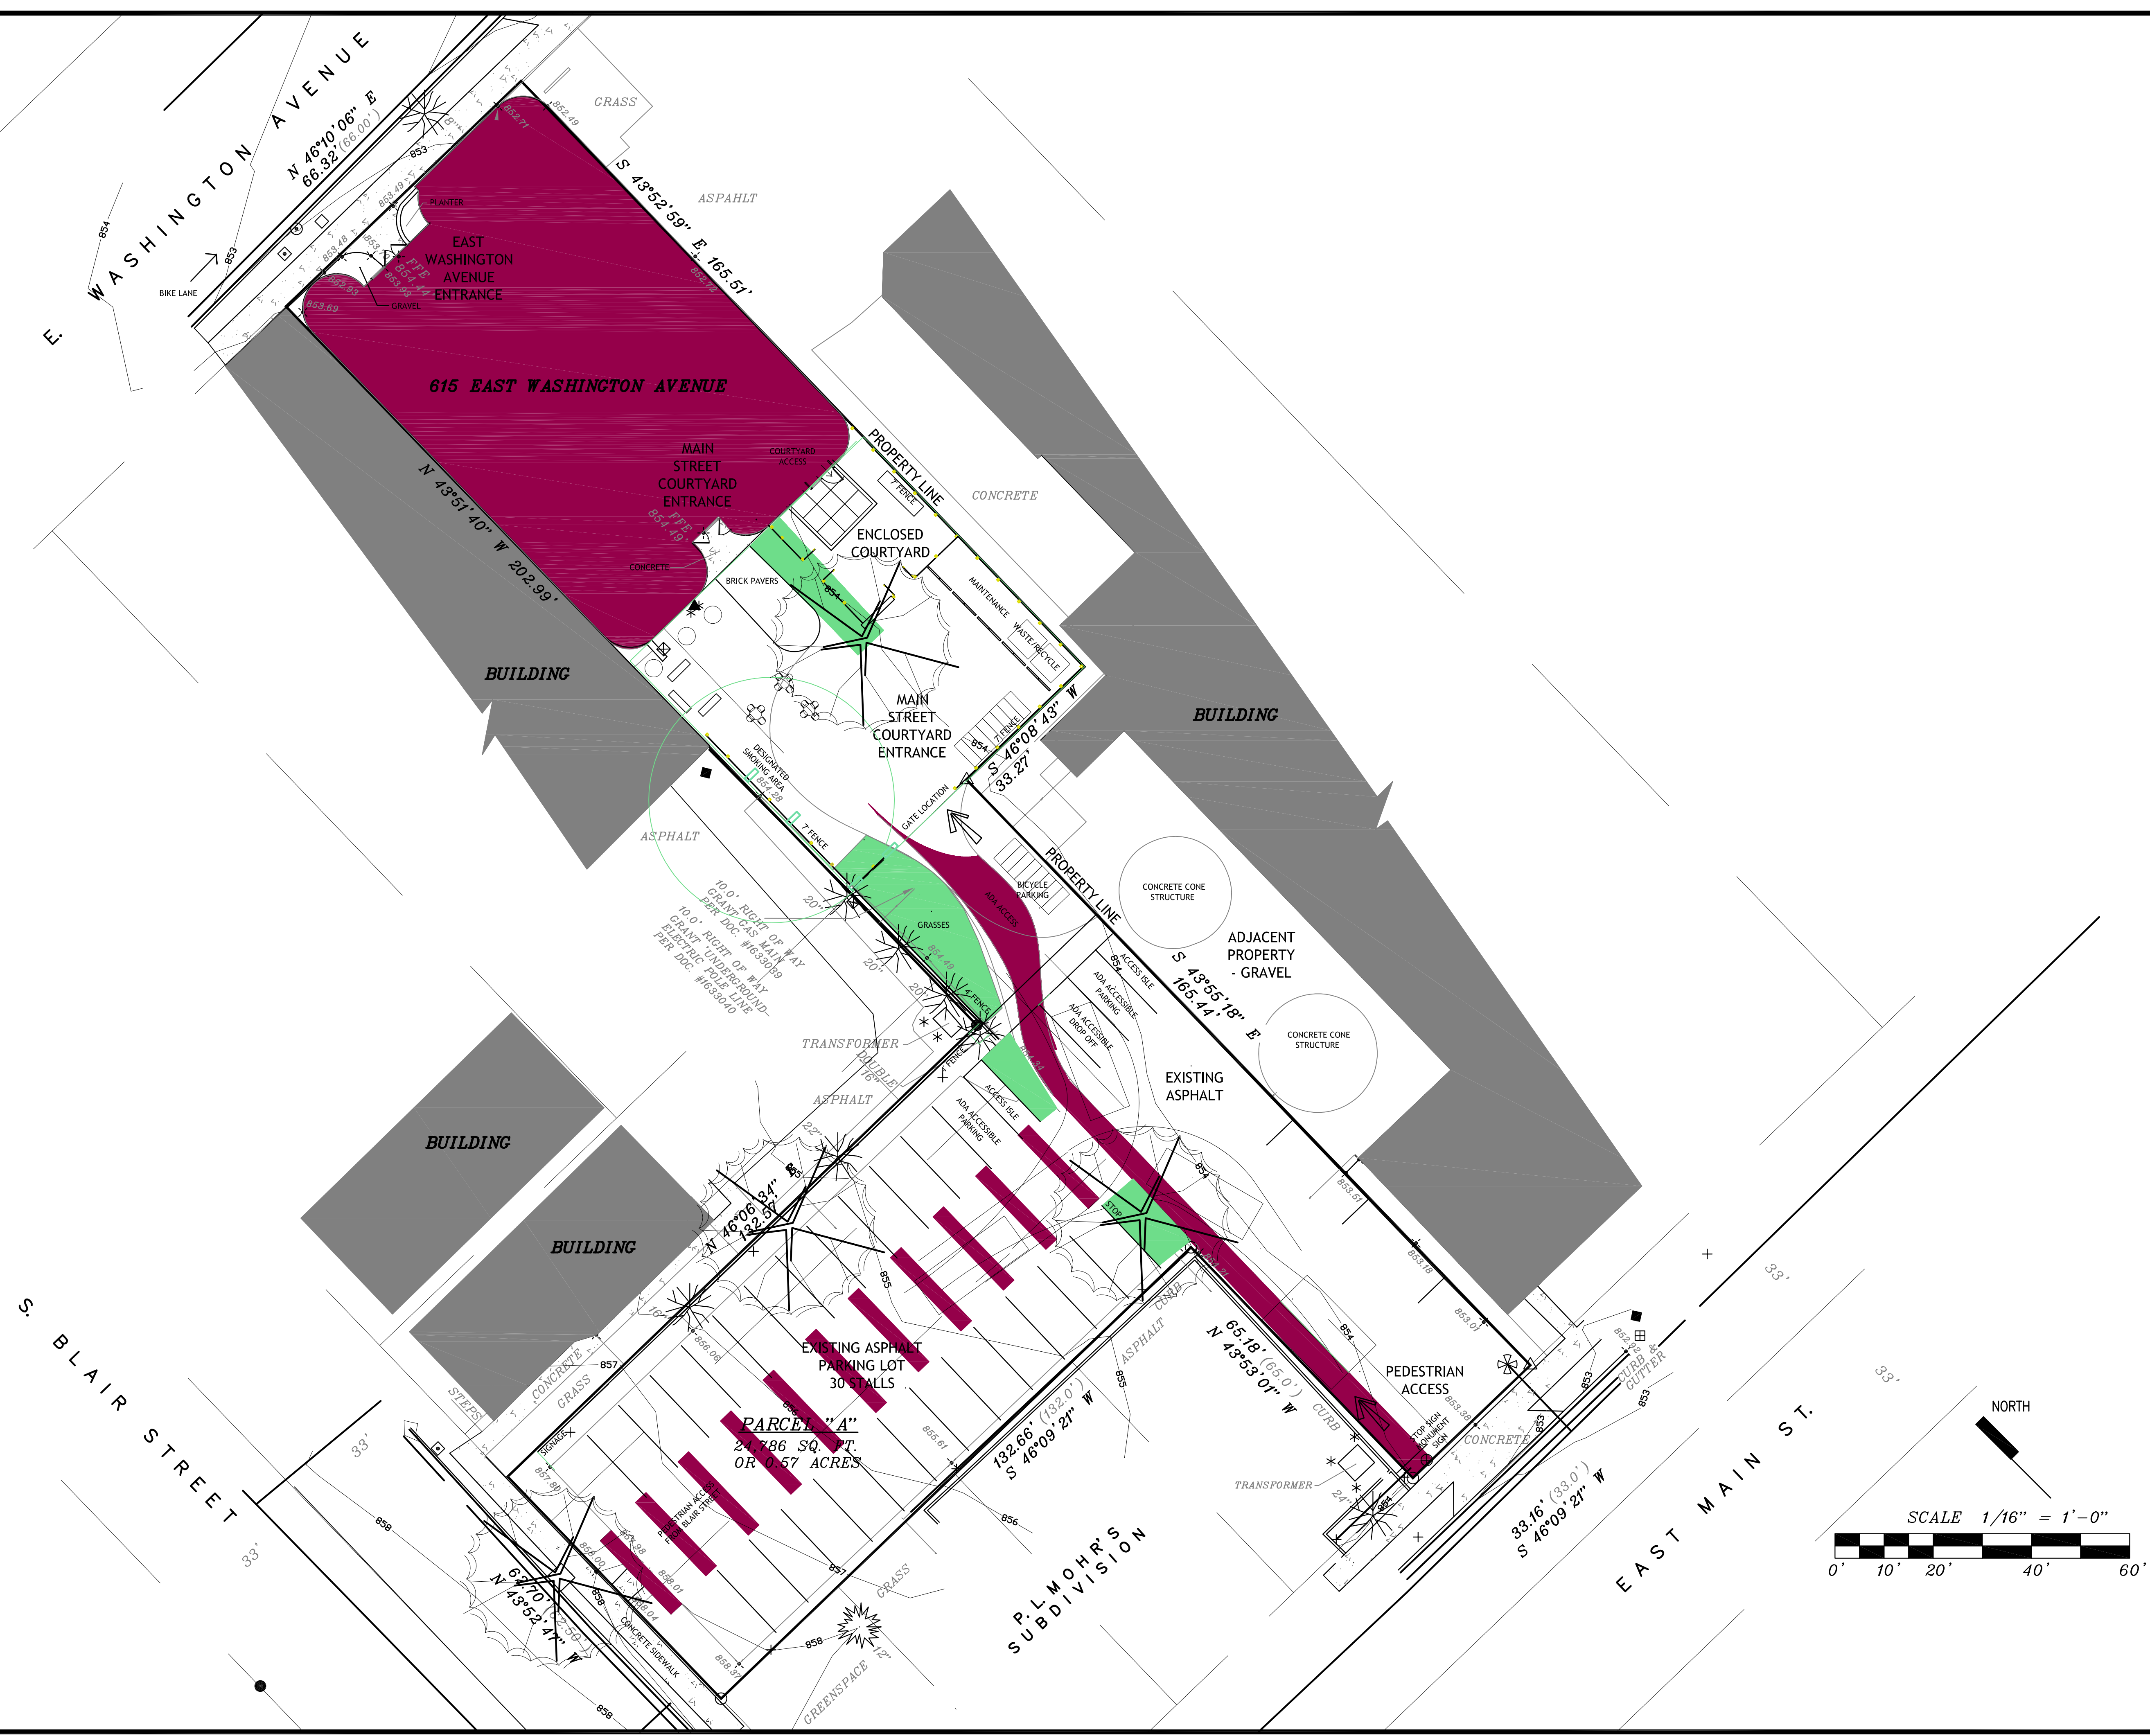

Architecture  
Planning

DorschnerAssociates, Inc.  
849 E. Washington Ave., Ste 112  
Madison, Wisconsin 53703

ISSUED

**PROJECT**  
DANE COUNTY  
DAY RESOURCE CENTER  
615 E WASHINGTON AVE  
MADISON WISCONSIN

**DRAWING**  
CONCEPT SITE PLAN

**DATE**  
10.05.16

C200