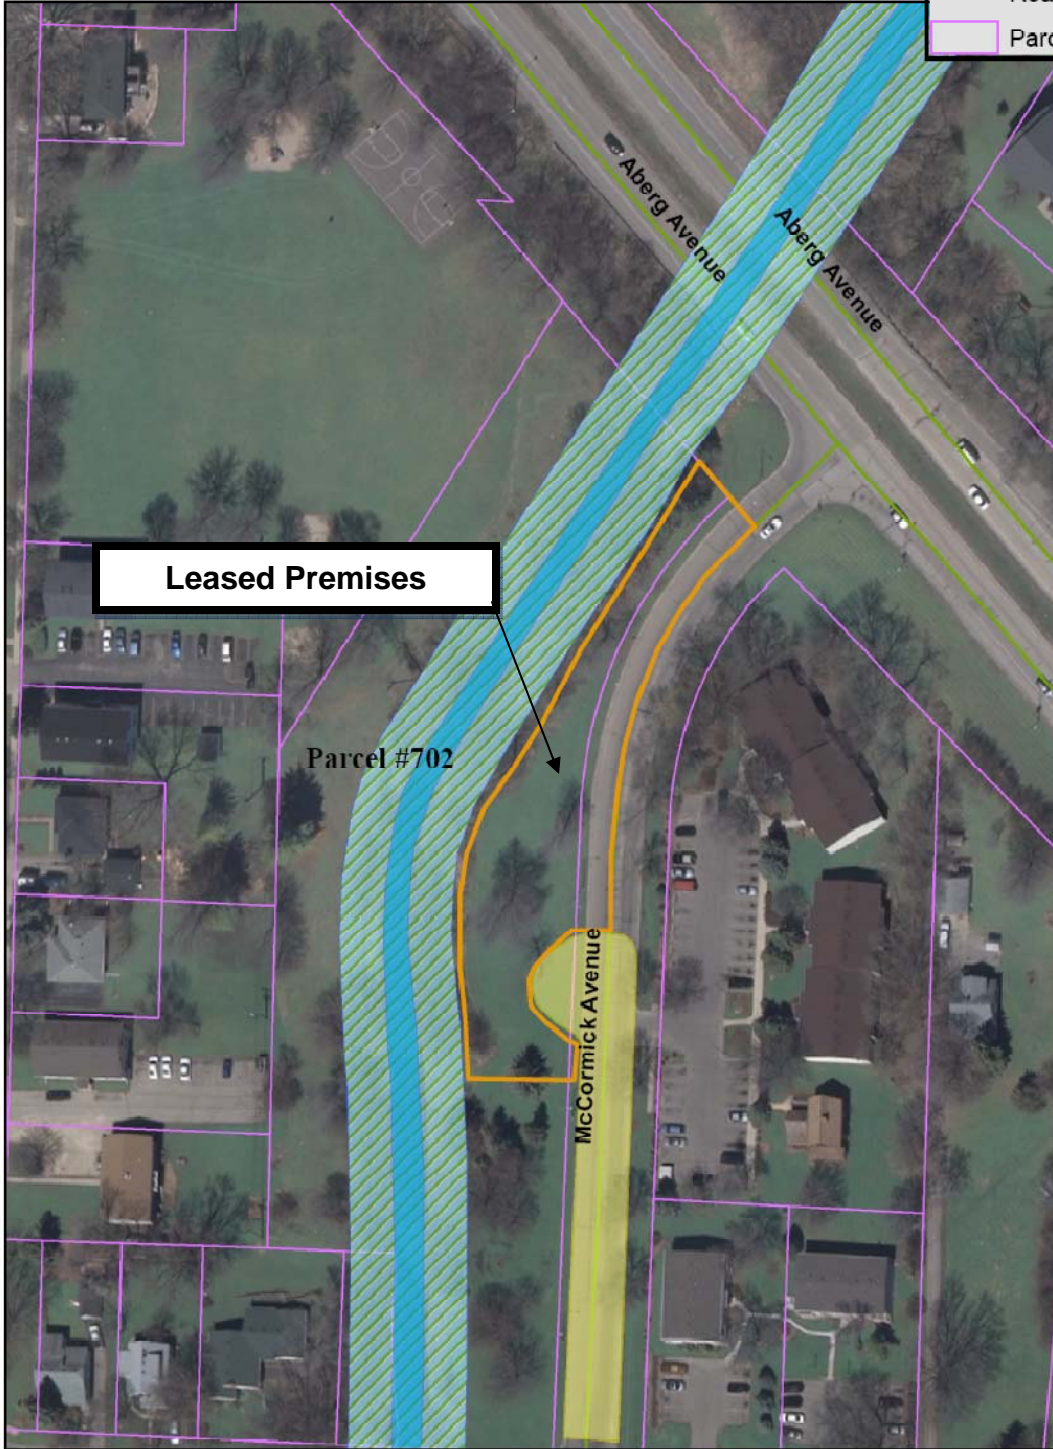

EXHIBIT A

McCormick Community Garden Site

0 70 140 280 Feet

- Site Perimeter Revised
- Starkweather Creek
- 30' Creek Buffer
- Planned Cul-de-sac
- RoadCenterlines
- Parcels

Garden Site
Area: 0.629 acre
Perim: 1,054 ft.