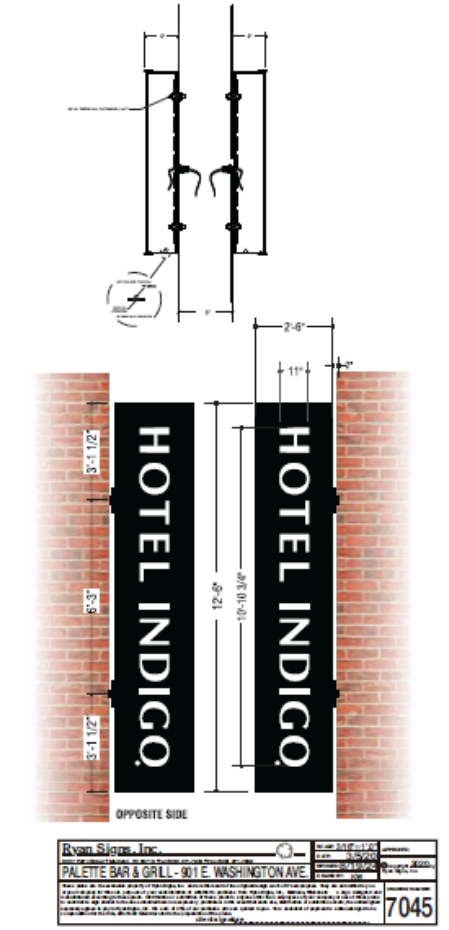

Existing Hotel Indigo - Projecting

Ryan Signs, Inc.
PALETTE BAR & GRILL - 901 E WASHINGTON AVE
7045