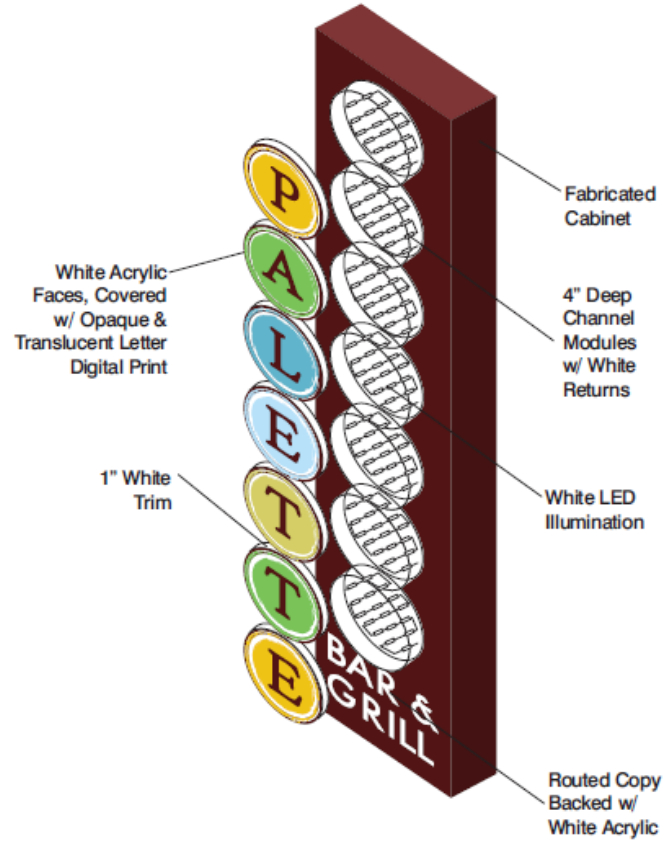

6.1 Illuminated Projecting Sign