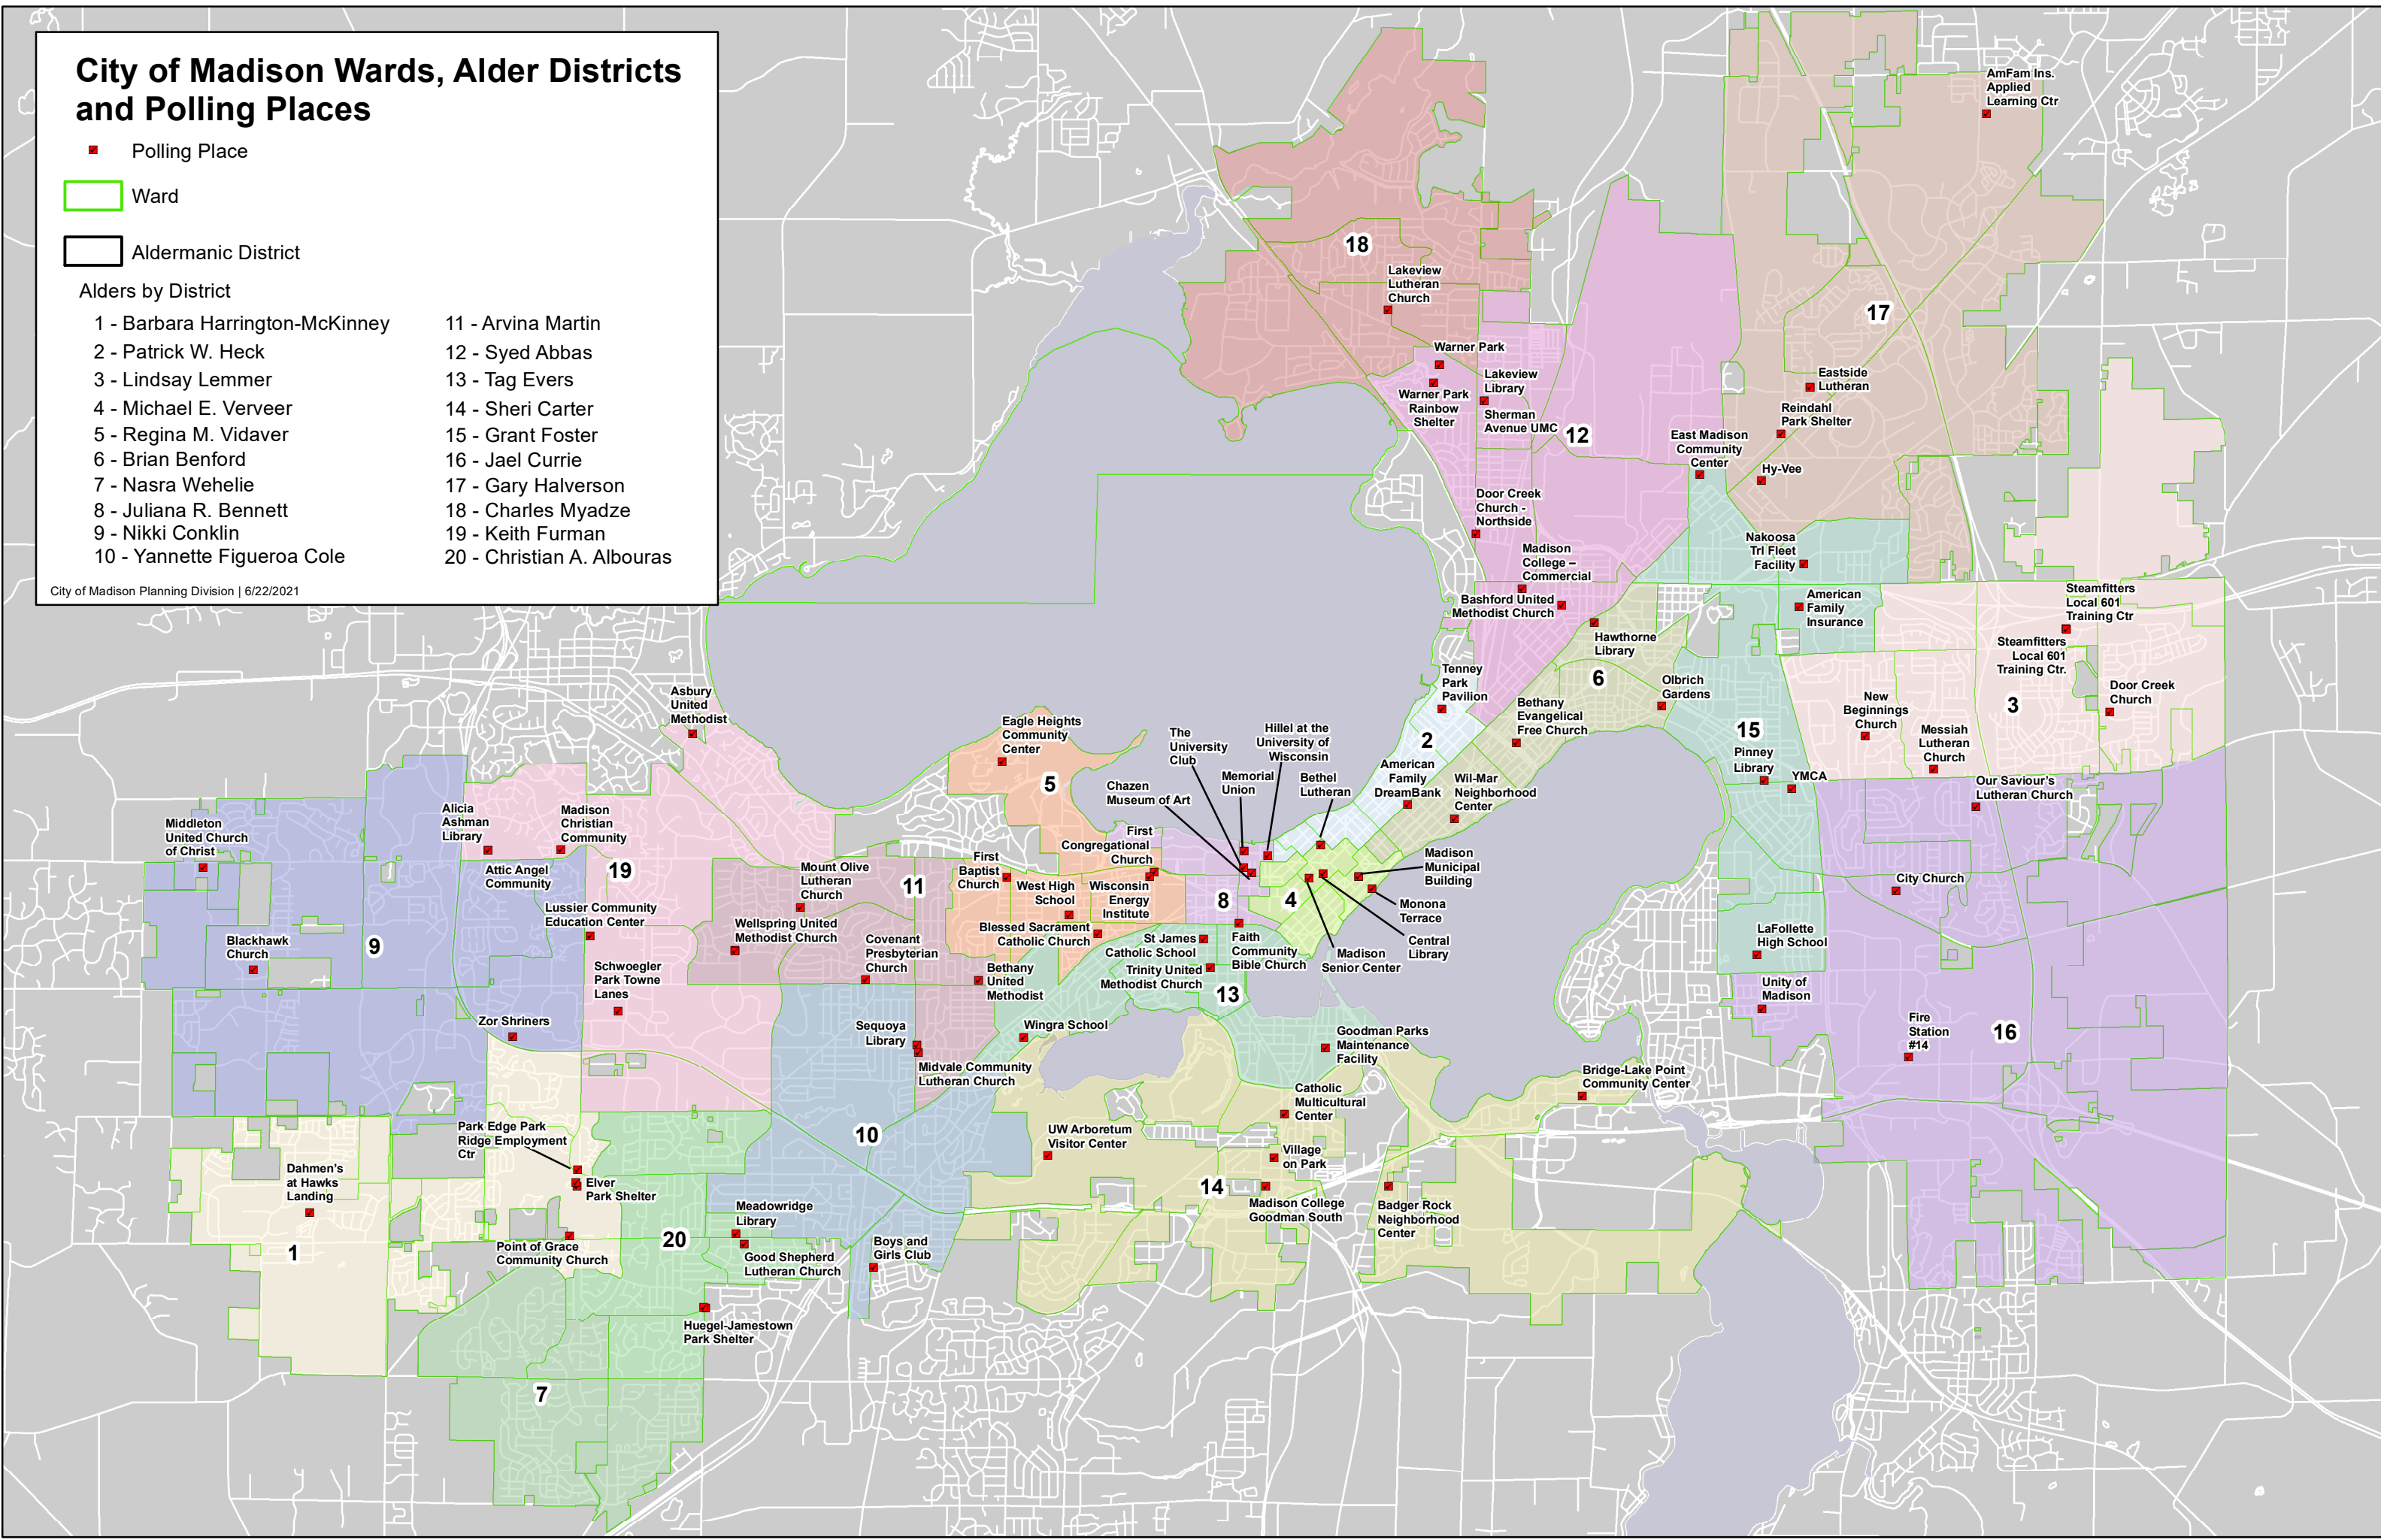

 After 2011 Redistricting

City of Madison Planning Division
July 12, 2021

City of Madison Wards and Alder Districts

City of Madison Alder District

City of Madison Ward

Dane County Ward Within 1 mile of City of Madison

City of Madison Planning Division | Dane County
8/3/2021

City of Madison Wards, Alder Districts and Polling Places

- Polling Place
- Ward
- Aldermanic District

Alders by District

- | | |
|---------------------------------|----------------------------|
| 1 - Barbara Harrington-McKinney | 11 - Arvina Martin |
| 2 - Patrick W. Heck | 12 - Syed Abbas |
| 3 - Lindsay Lemmer | 13 - Tag Evers |
| 4 - Michael E. Verveer | 14 - Sheri Carter |
| 5 - Regina M. Vidaver | 15 - Grant Foster |
| 6 - Brian Benford | 16 - Jael Currie |
| 7 - Nasra Wehelie | 17 - Gary Halverson |
| 8 - Juliana R. Bennett | 18 - Charles Myadze |
| 9 - Nikki Conklin | 19 - Keith Furman |
| 10 - Yannette Figueroa Cole | 20 - Christian A. Albouras |

City of Madison Planning Division | 6/22/2021

Supervisory Districts

-  Supervisory District
-  City of Madison Ward
-  Dane County Ward

City of Madison Planning Division | Dane County
8/3/2021

Assembly Districts

School District Boundaries

- DeForest
- MMSD
- McFarland
- Middleton-Cross Plains
- Monona Grove
- Oregon
- Stoughton
- Sun Prairie
- Verona
- Waunakee

Data Source: Dane County LIO; City of Madison Planning Division
Date Printed: 7/14/2021