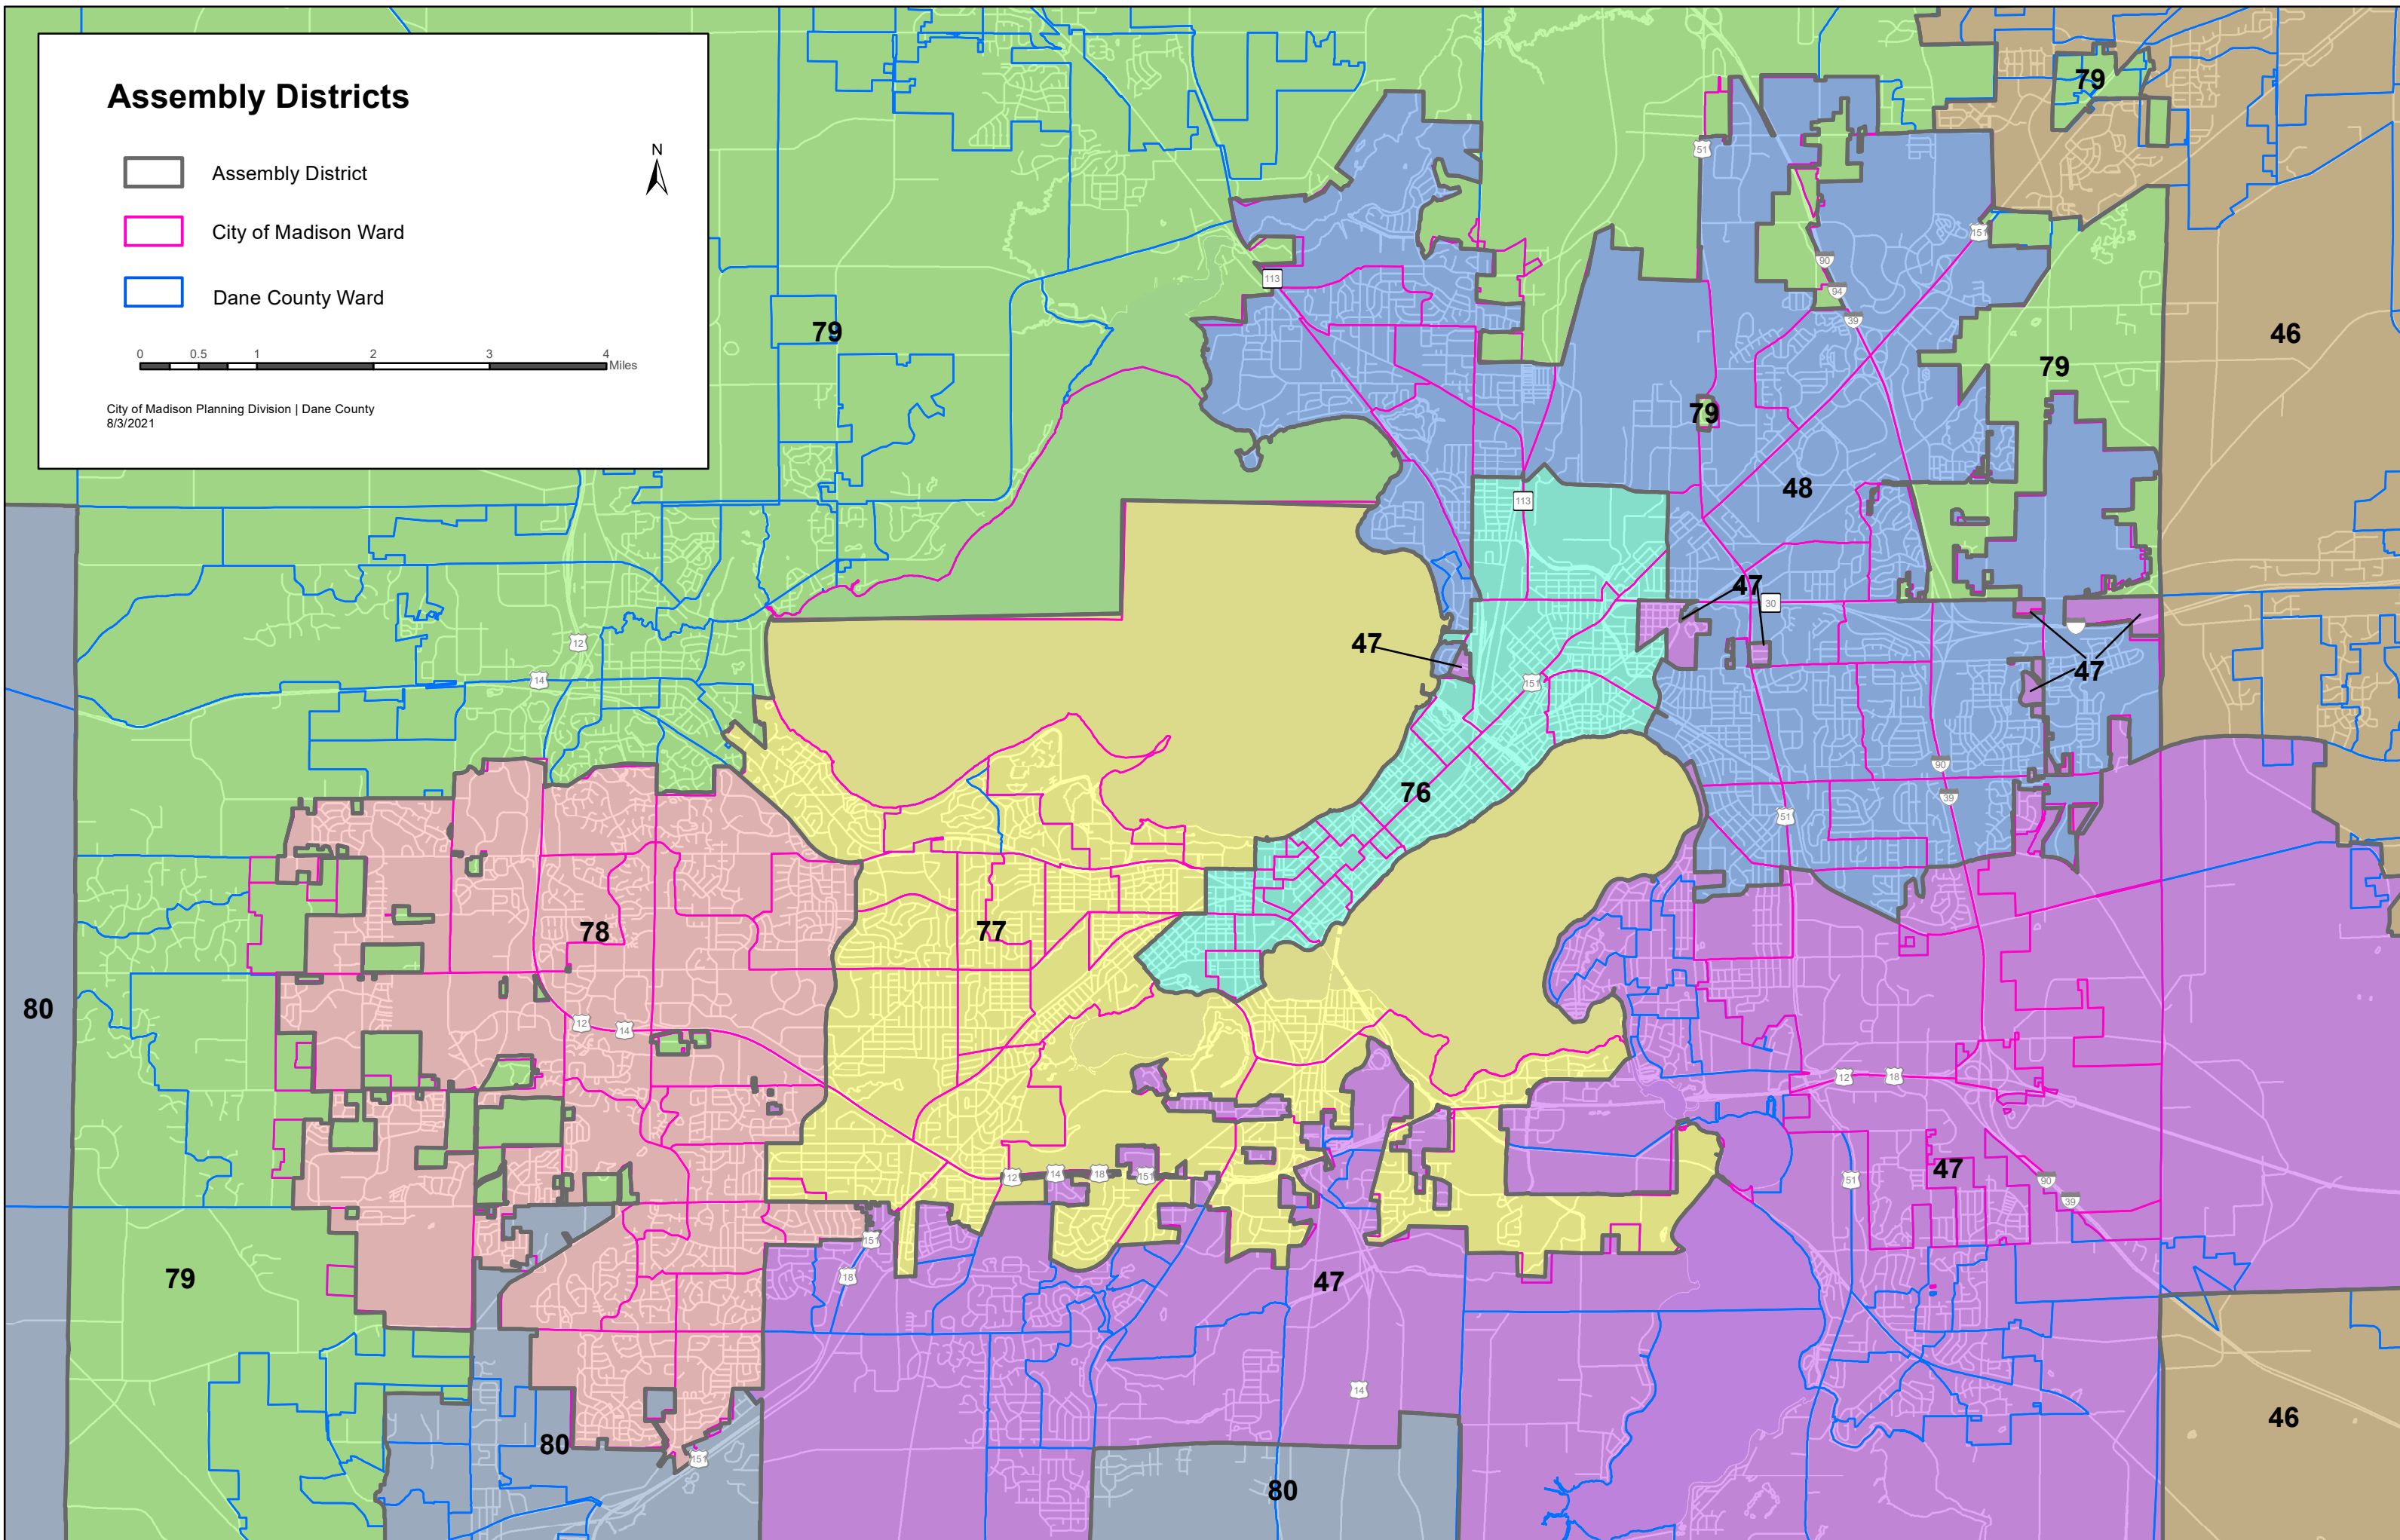

City of Madison Planning Division | 6/22/2021

Supervisory Districts

-  Supervisory District
-  City of Madison Ward
-  Dane County Ward

City of Madison Planning Division | Dane County
8/3/2021

Assembly Districts

-  Assembly District
-  City of Madison Ward
-  Dane County Ward

City of Madison Planning Division | Dane County
8/3/2021

Senate Districts

-  Senate District
-  City of Madison Ward
-  Dane County Ward

City of Madison Planning Division | Dane County
8/3/2021

School District Boundaries

- DeForest
- MMSD
- McFarland
- Middleton-Cross Plains
- Monona Grove
- Oregon
- Stoughton
- Sun Prairie
- Verona
- Waunakee

Data Source: Dane County LIO; City of Madison Planning Division
Date Printed: 7/14/2021