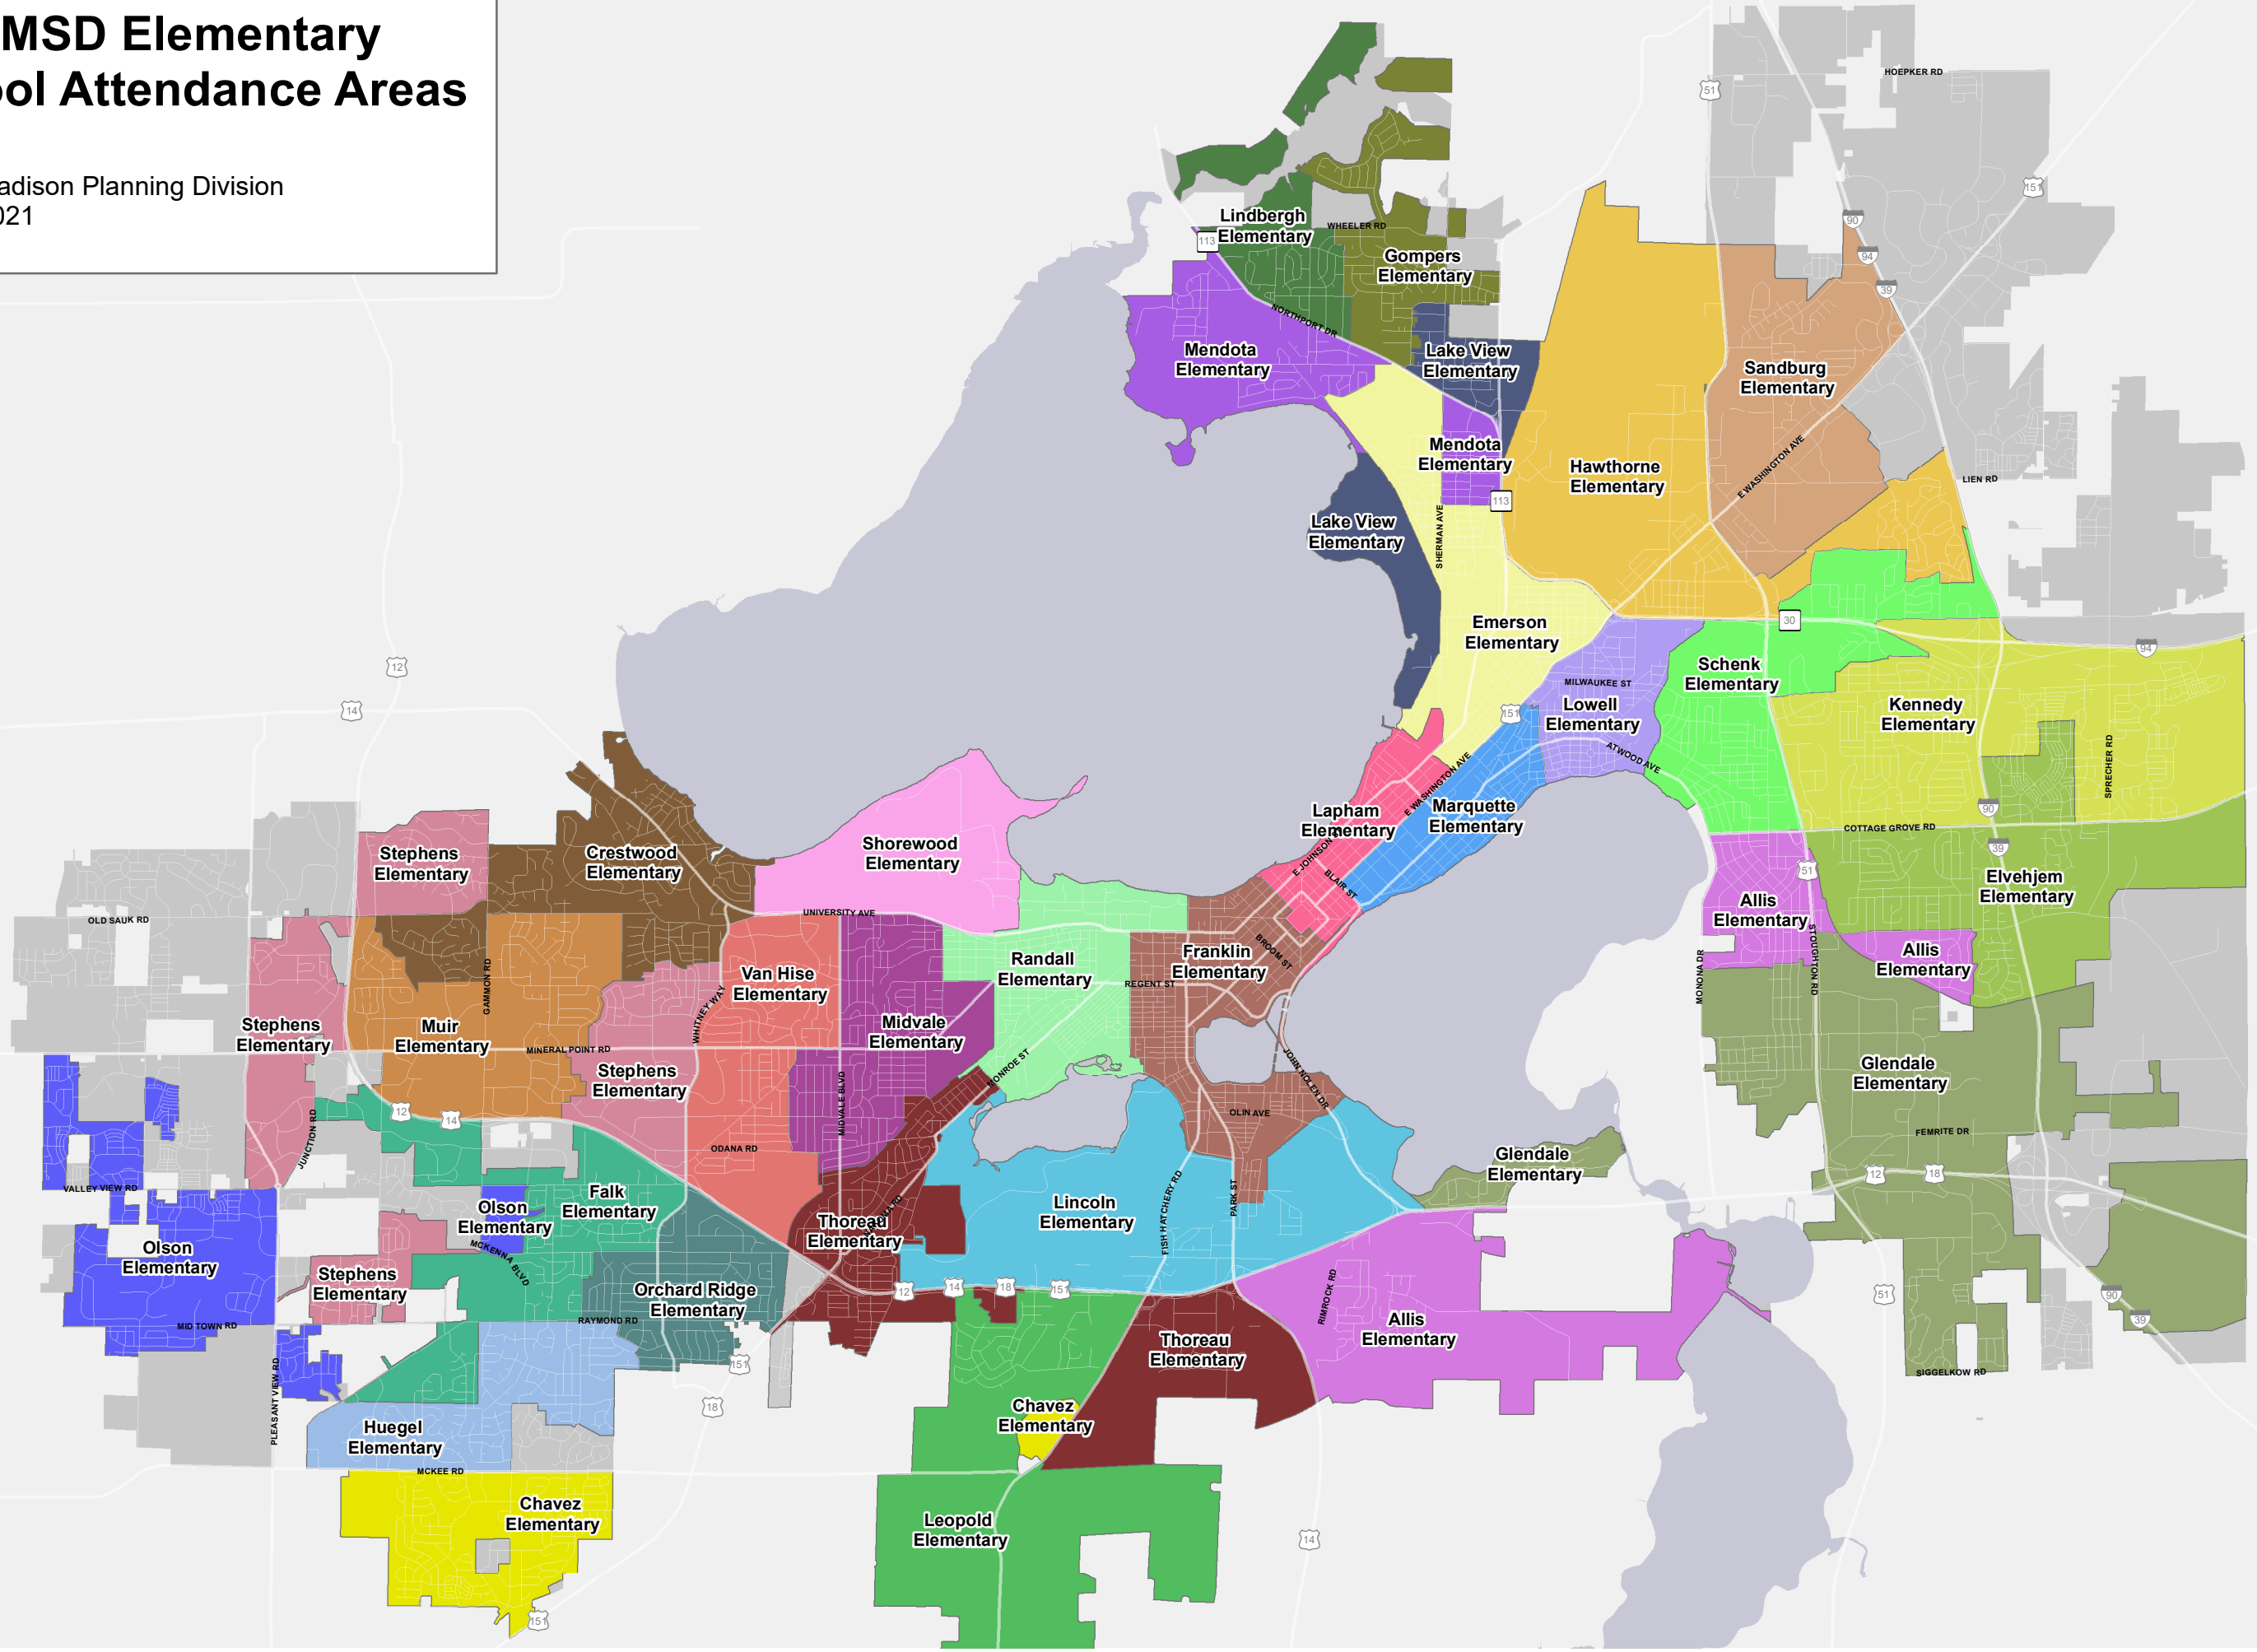

School District Boundaries

- DeForest
- MMSD
- McFarland
- Middleton-Cross Plains
- Monona Grove
- Oregon
- Stoughton
- Sun Prairie
- Verona
- Waunakee

Data Source: Dane County LIO; City of Madison Planning Division
Date Printed: 7/14/2021

MMSD Elementary School Attendance Areas

City of Madison Planning Division
Aug 3, 2021

Estimated Population Wards

Targeted Ward Population: 1,000 - 4,000

- Below
- Within
- Above

*Ward Labels: Top Number = Ward | Bottom Number = Population