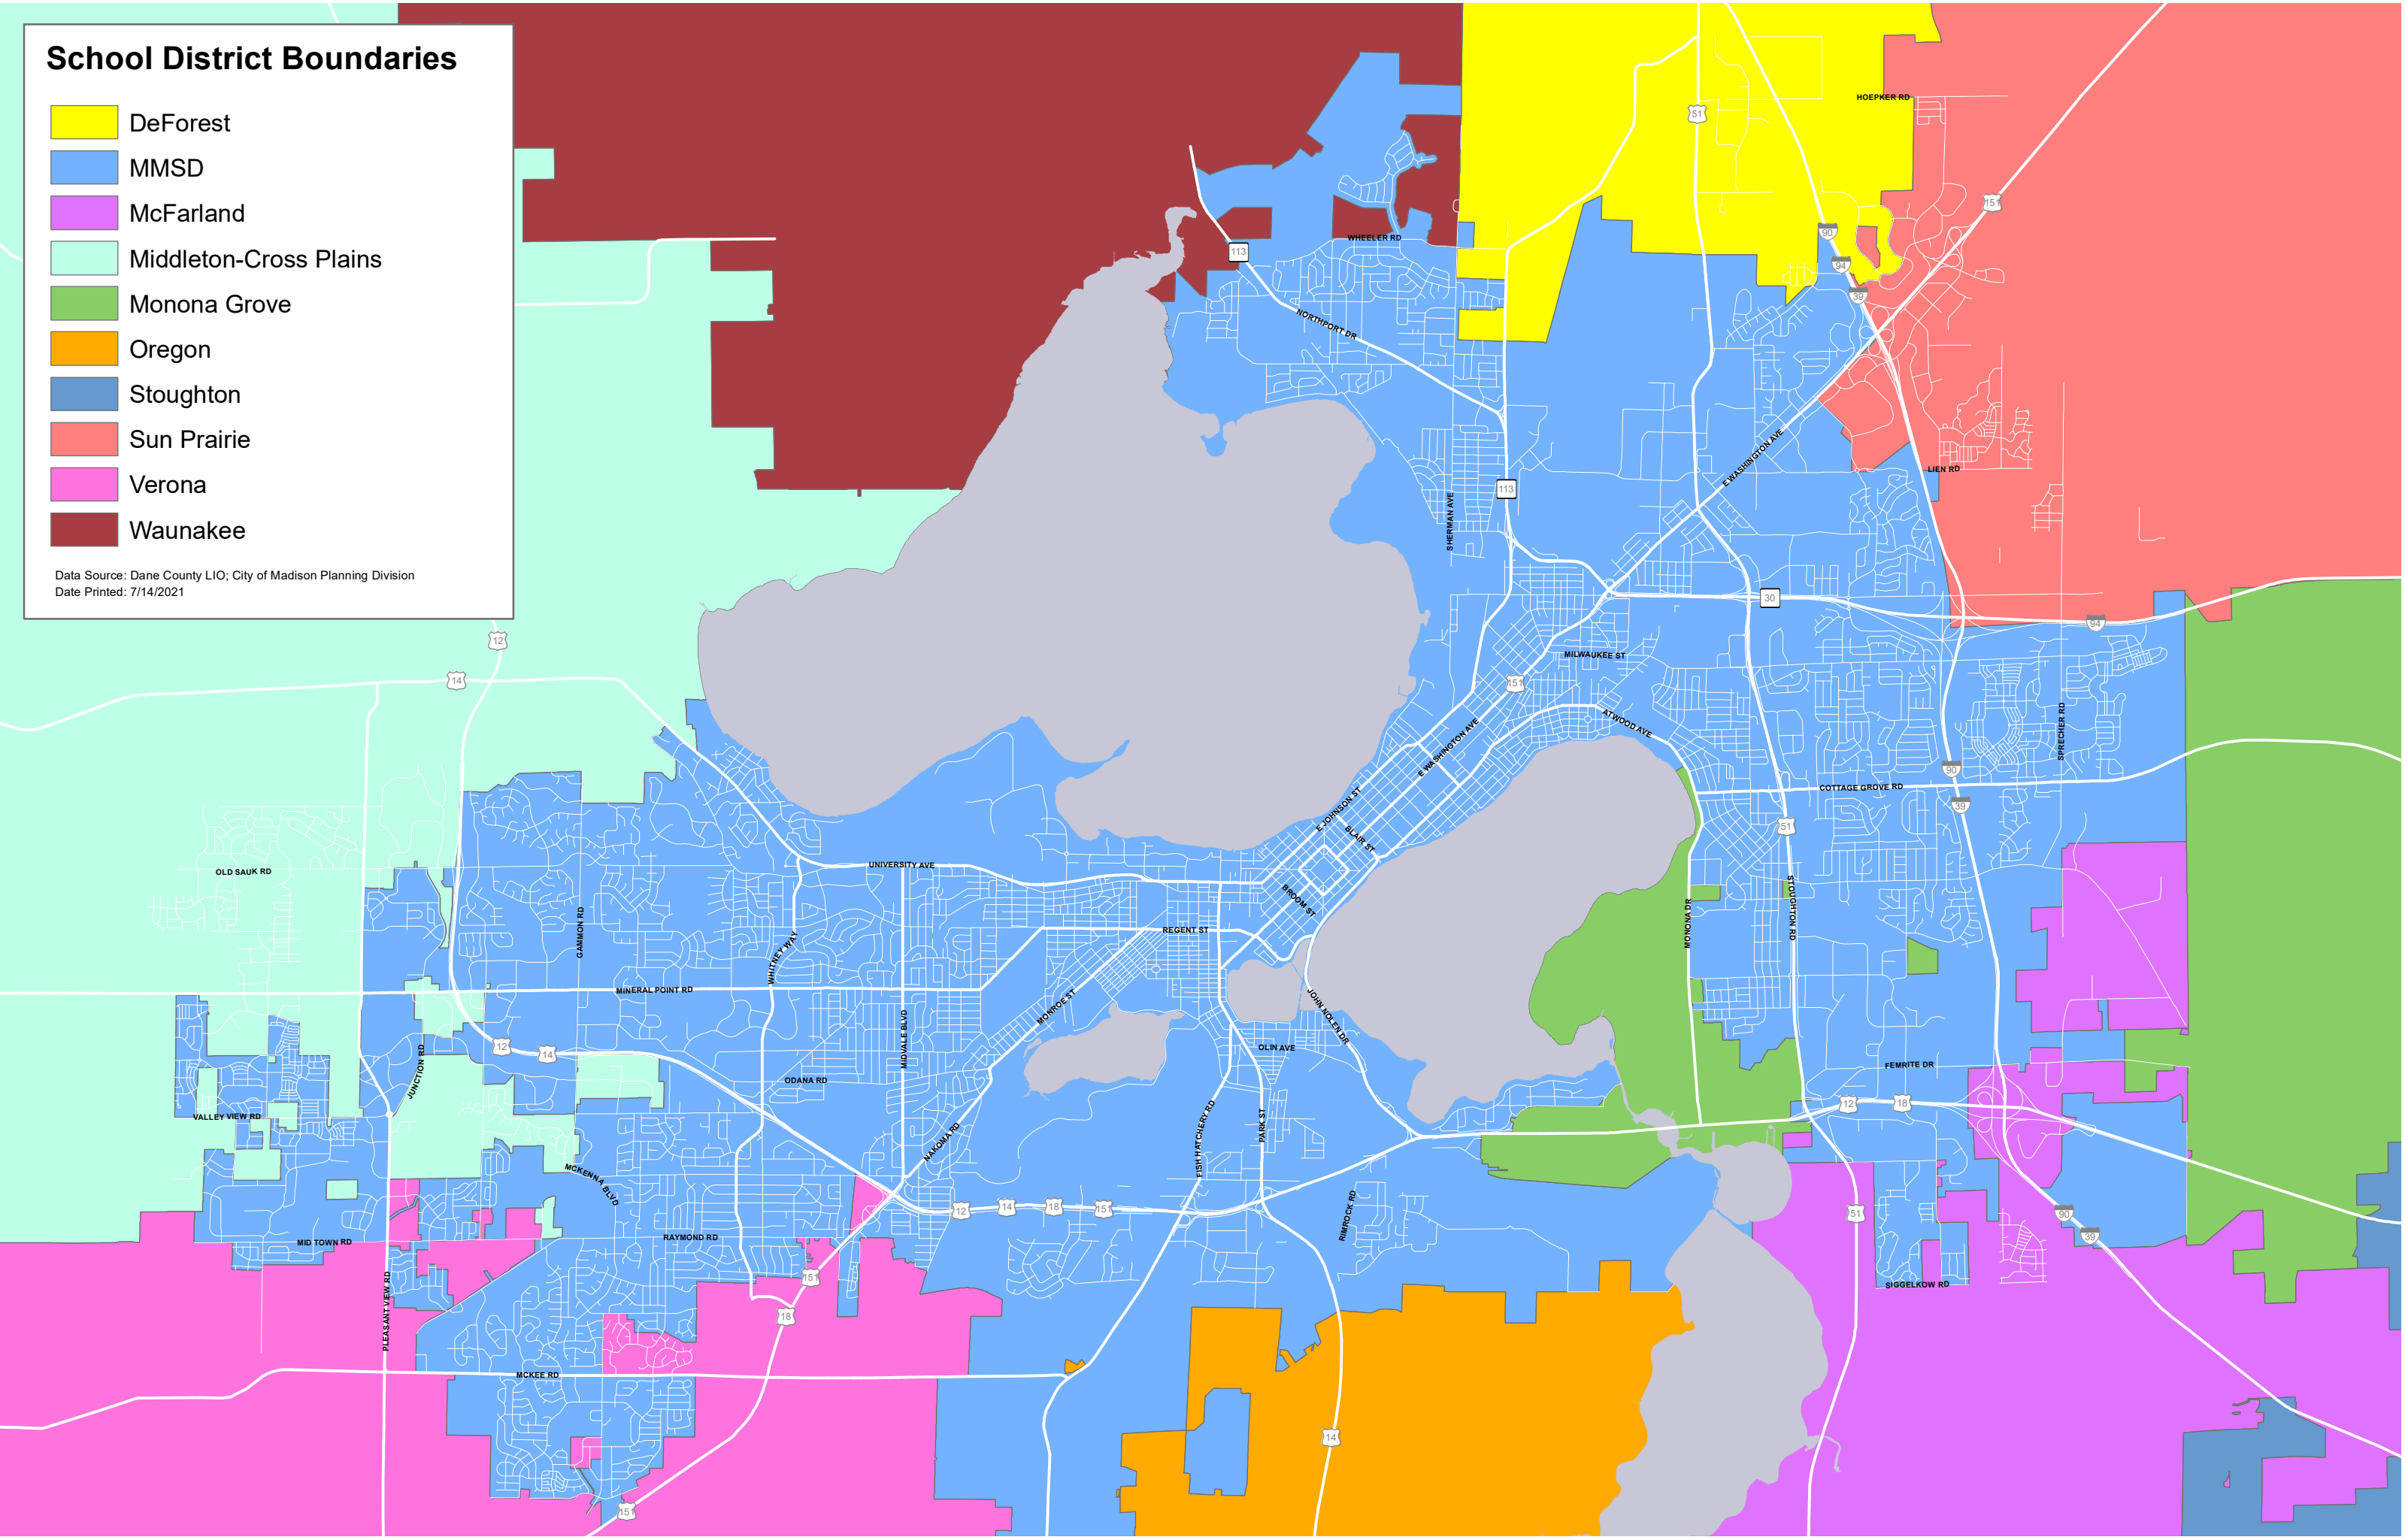

-  Assembly District
-  City of Madison Ward
-  Dane County Ward

City of Madison Planning Division | Dane County
8/3/2021

Senate Districts

-  Senate District
-  City of Madison Ward
-  Dane County Ward

City of Madison Planning Division | Dane County
8/3/2021

School District Boundaries

- DeForest
- MMSD
- McFarland
- Middleton-Cross Plains
- Monona Grove
- Oregon
- Stoughton
- Sun Prairie
- Verona
- Waunakee

Data Source: Dane County LIO; City of Madison Planning Division
Date Printed: 7/14/2021

MMSD Elementary School Attendance Areas

City of Madison Planning Division
Aug 3, 2021

Estimated Population Wards

Targeted Ward Population: 1,000 - 4,000

- Below
- Within
- Above

*Ward Labels: Top Number = Ward | Bottom Number = Population