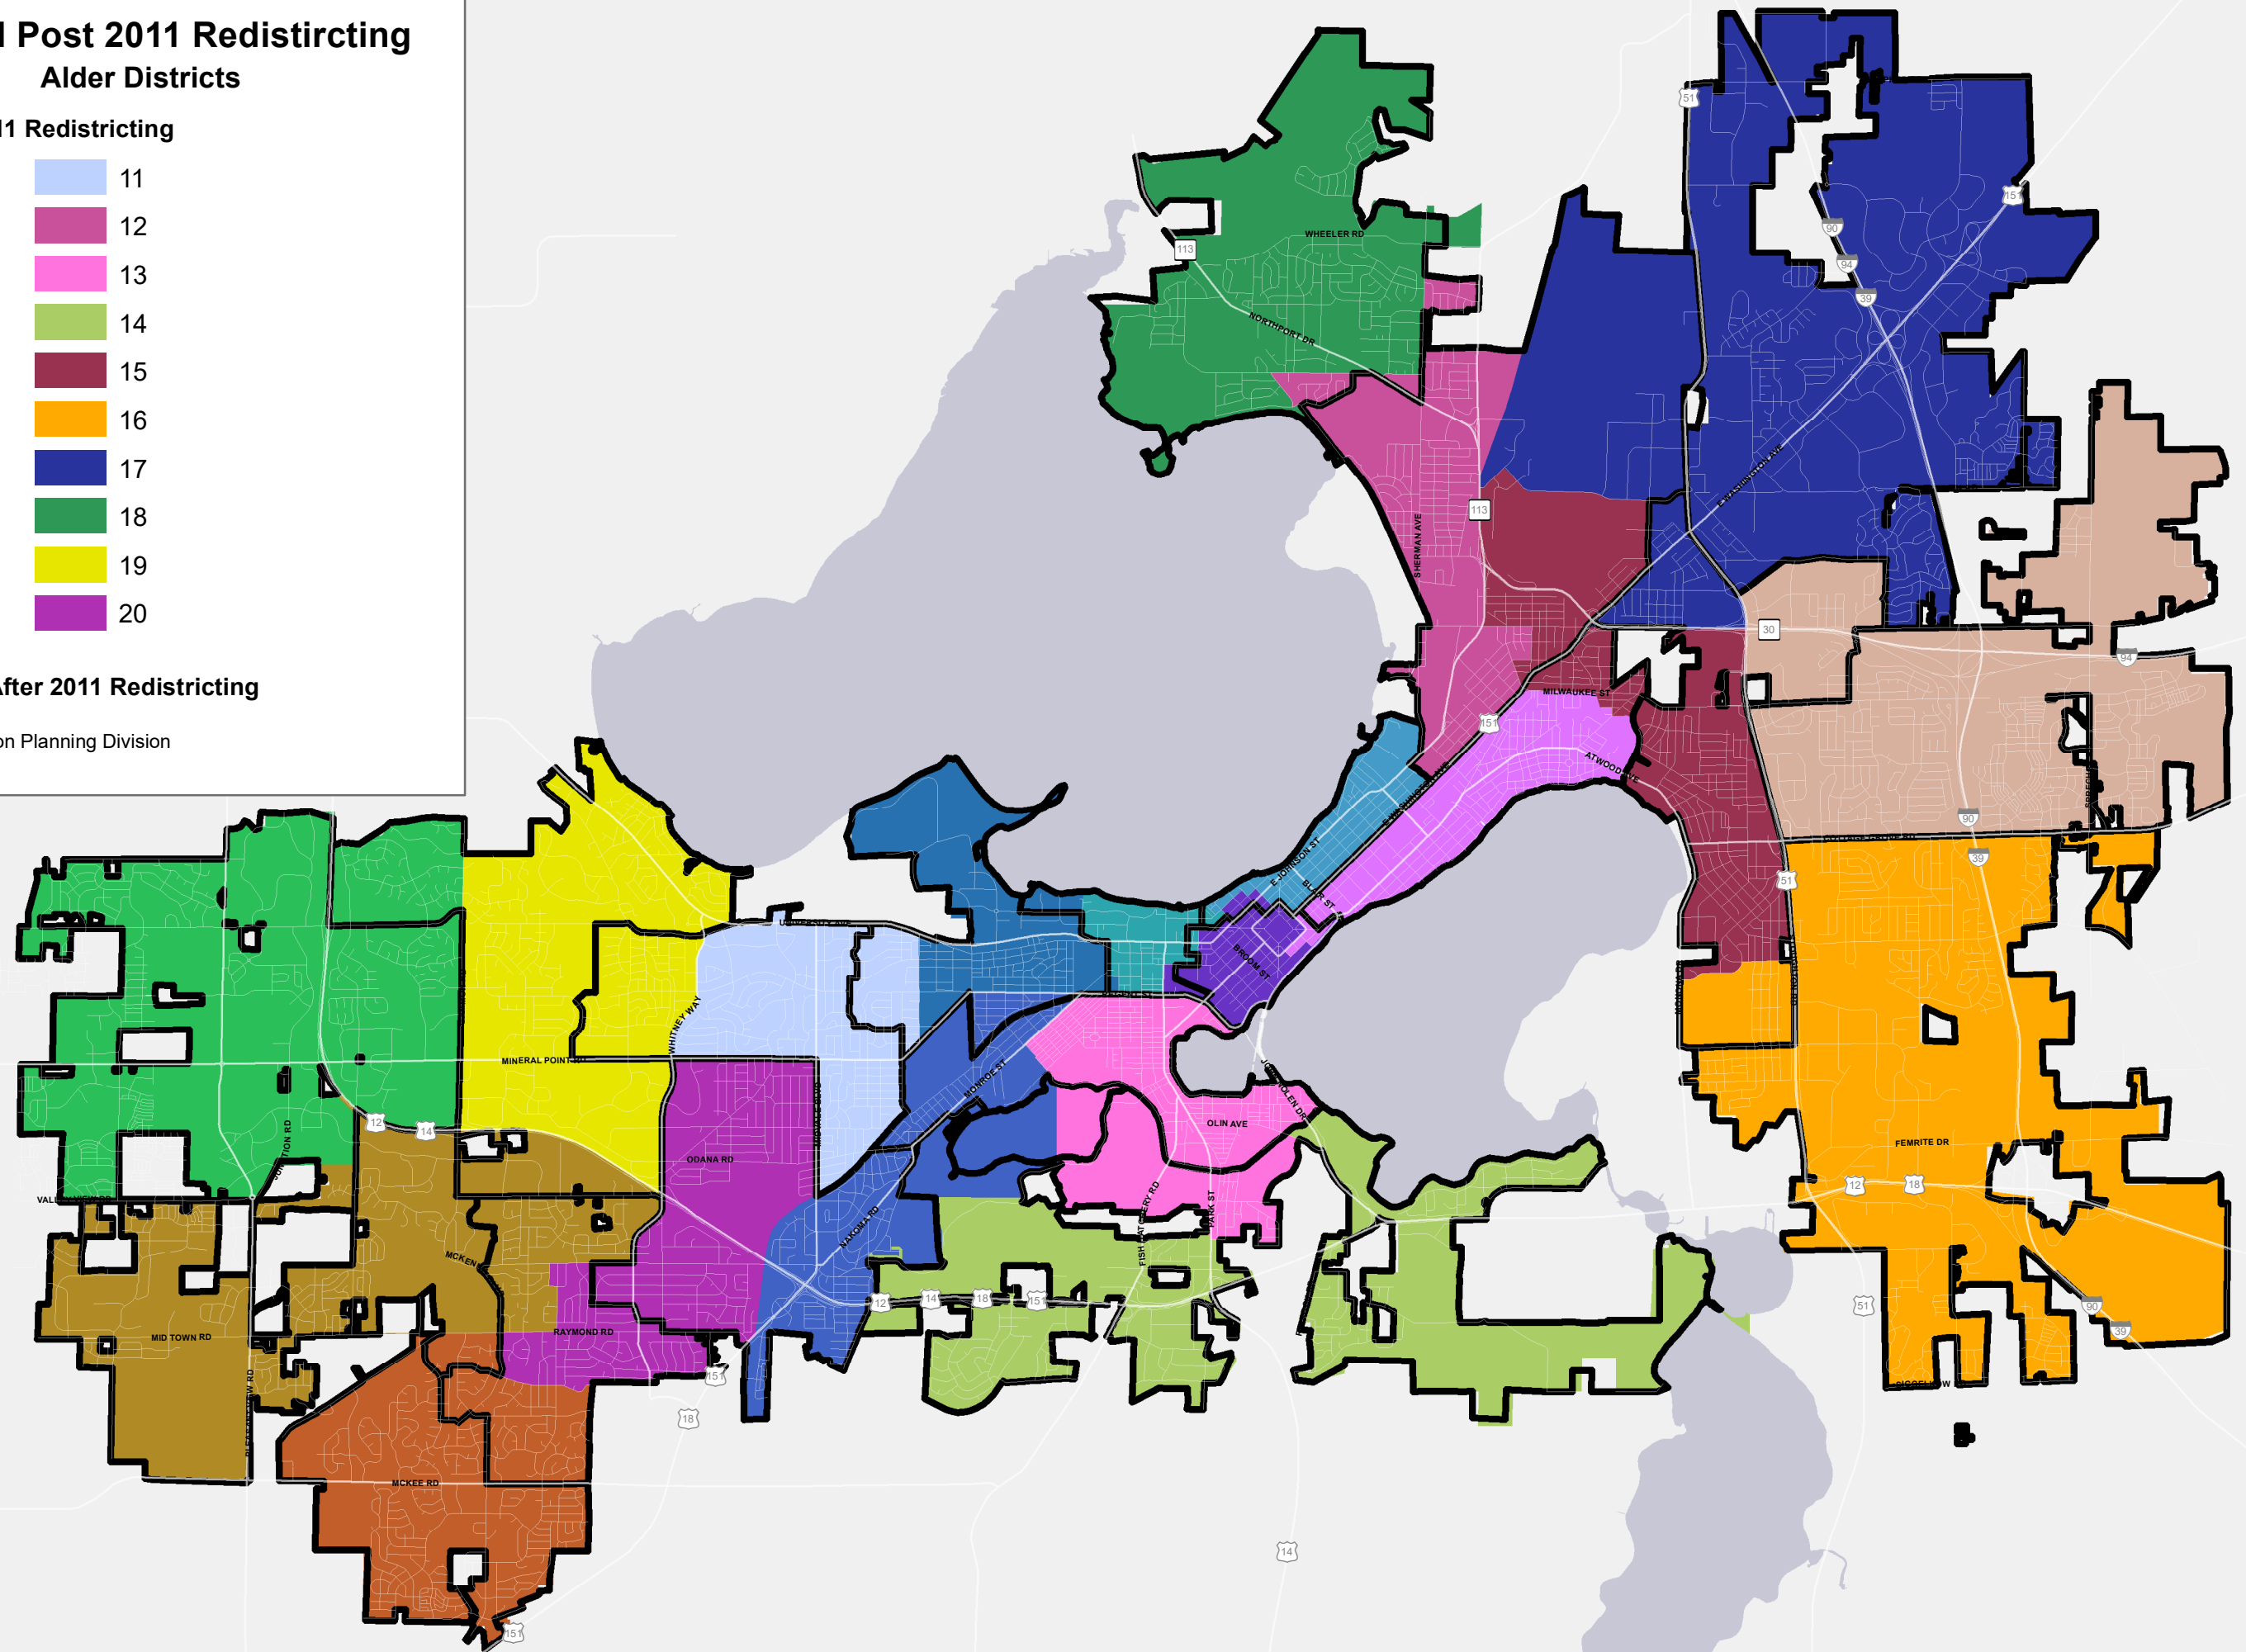

Current Wards and Alder Districts with Street Names

-  Alder District
-  Ward

City of Madison Planning Division
8/10/2021

Pre and Post 2011 Redistricting Alder Districts

Before 2011 Redistricting

	1		11
	2		12
	3		13
	4		14
	5		15
	6		16
	7		17
	8		18
	9		19
	10		20

 After 2011 Redistricting

City of Madison Planning Division
July 12, 2021

City of Madison Wards and Alder Districts

City of Madison Alder District

City of Madison Ward

Dane County Ward Within 1 mile of City of Madison

City of Madison Planning Division | Dane County
8/3/2021

City of Madison Wards, Alder Districts and Polling Places

- Polling Place
- Ward
- Aldermanic District

Alders by District

- | | |
|---------------------------------|----------------------------|
| 1 - Barbara Harrington-McKinney | 11 - Arvina Martin |
| 2 - Patrick W. Heck | 12 - Syed Abbas |
| 3 - Lindsay Lemmer | 13 - Tag Evers |
| 4 - Michael E. Verveer | 14 - Sheri Carter |
| 5 - Regina M. Vidaver | 15 - Grant Foster |
| 6 - Brian Benford | 16 - Jael Currie |
| 7 - Nasra Wehelie | 17 - Gary Halverson |
| 8 - Juliana R. Bennett | 18 - Charles Myadze |
| 9 - Nikki Conklin | 19 - Keith Furman |
| 10 - Yannette Figueroa Cole | 20 - Christian A. Albouras |

School District Boundaries

- DeForest
- MMSD
- McFarland
- Middleton-Cross Plains
- Monona Grove
- Oregon
- Stoughton
- Sun Prairie
- Verona
- Waunakee

Data Source: Dane County LIO; City of Madison Planning Division
Date Printed: 7/14/2021