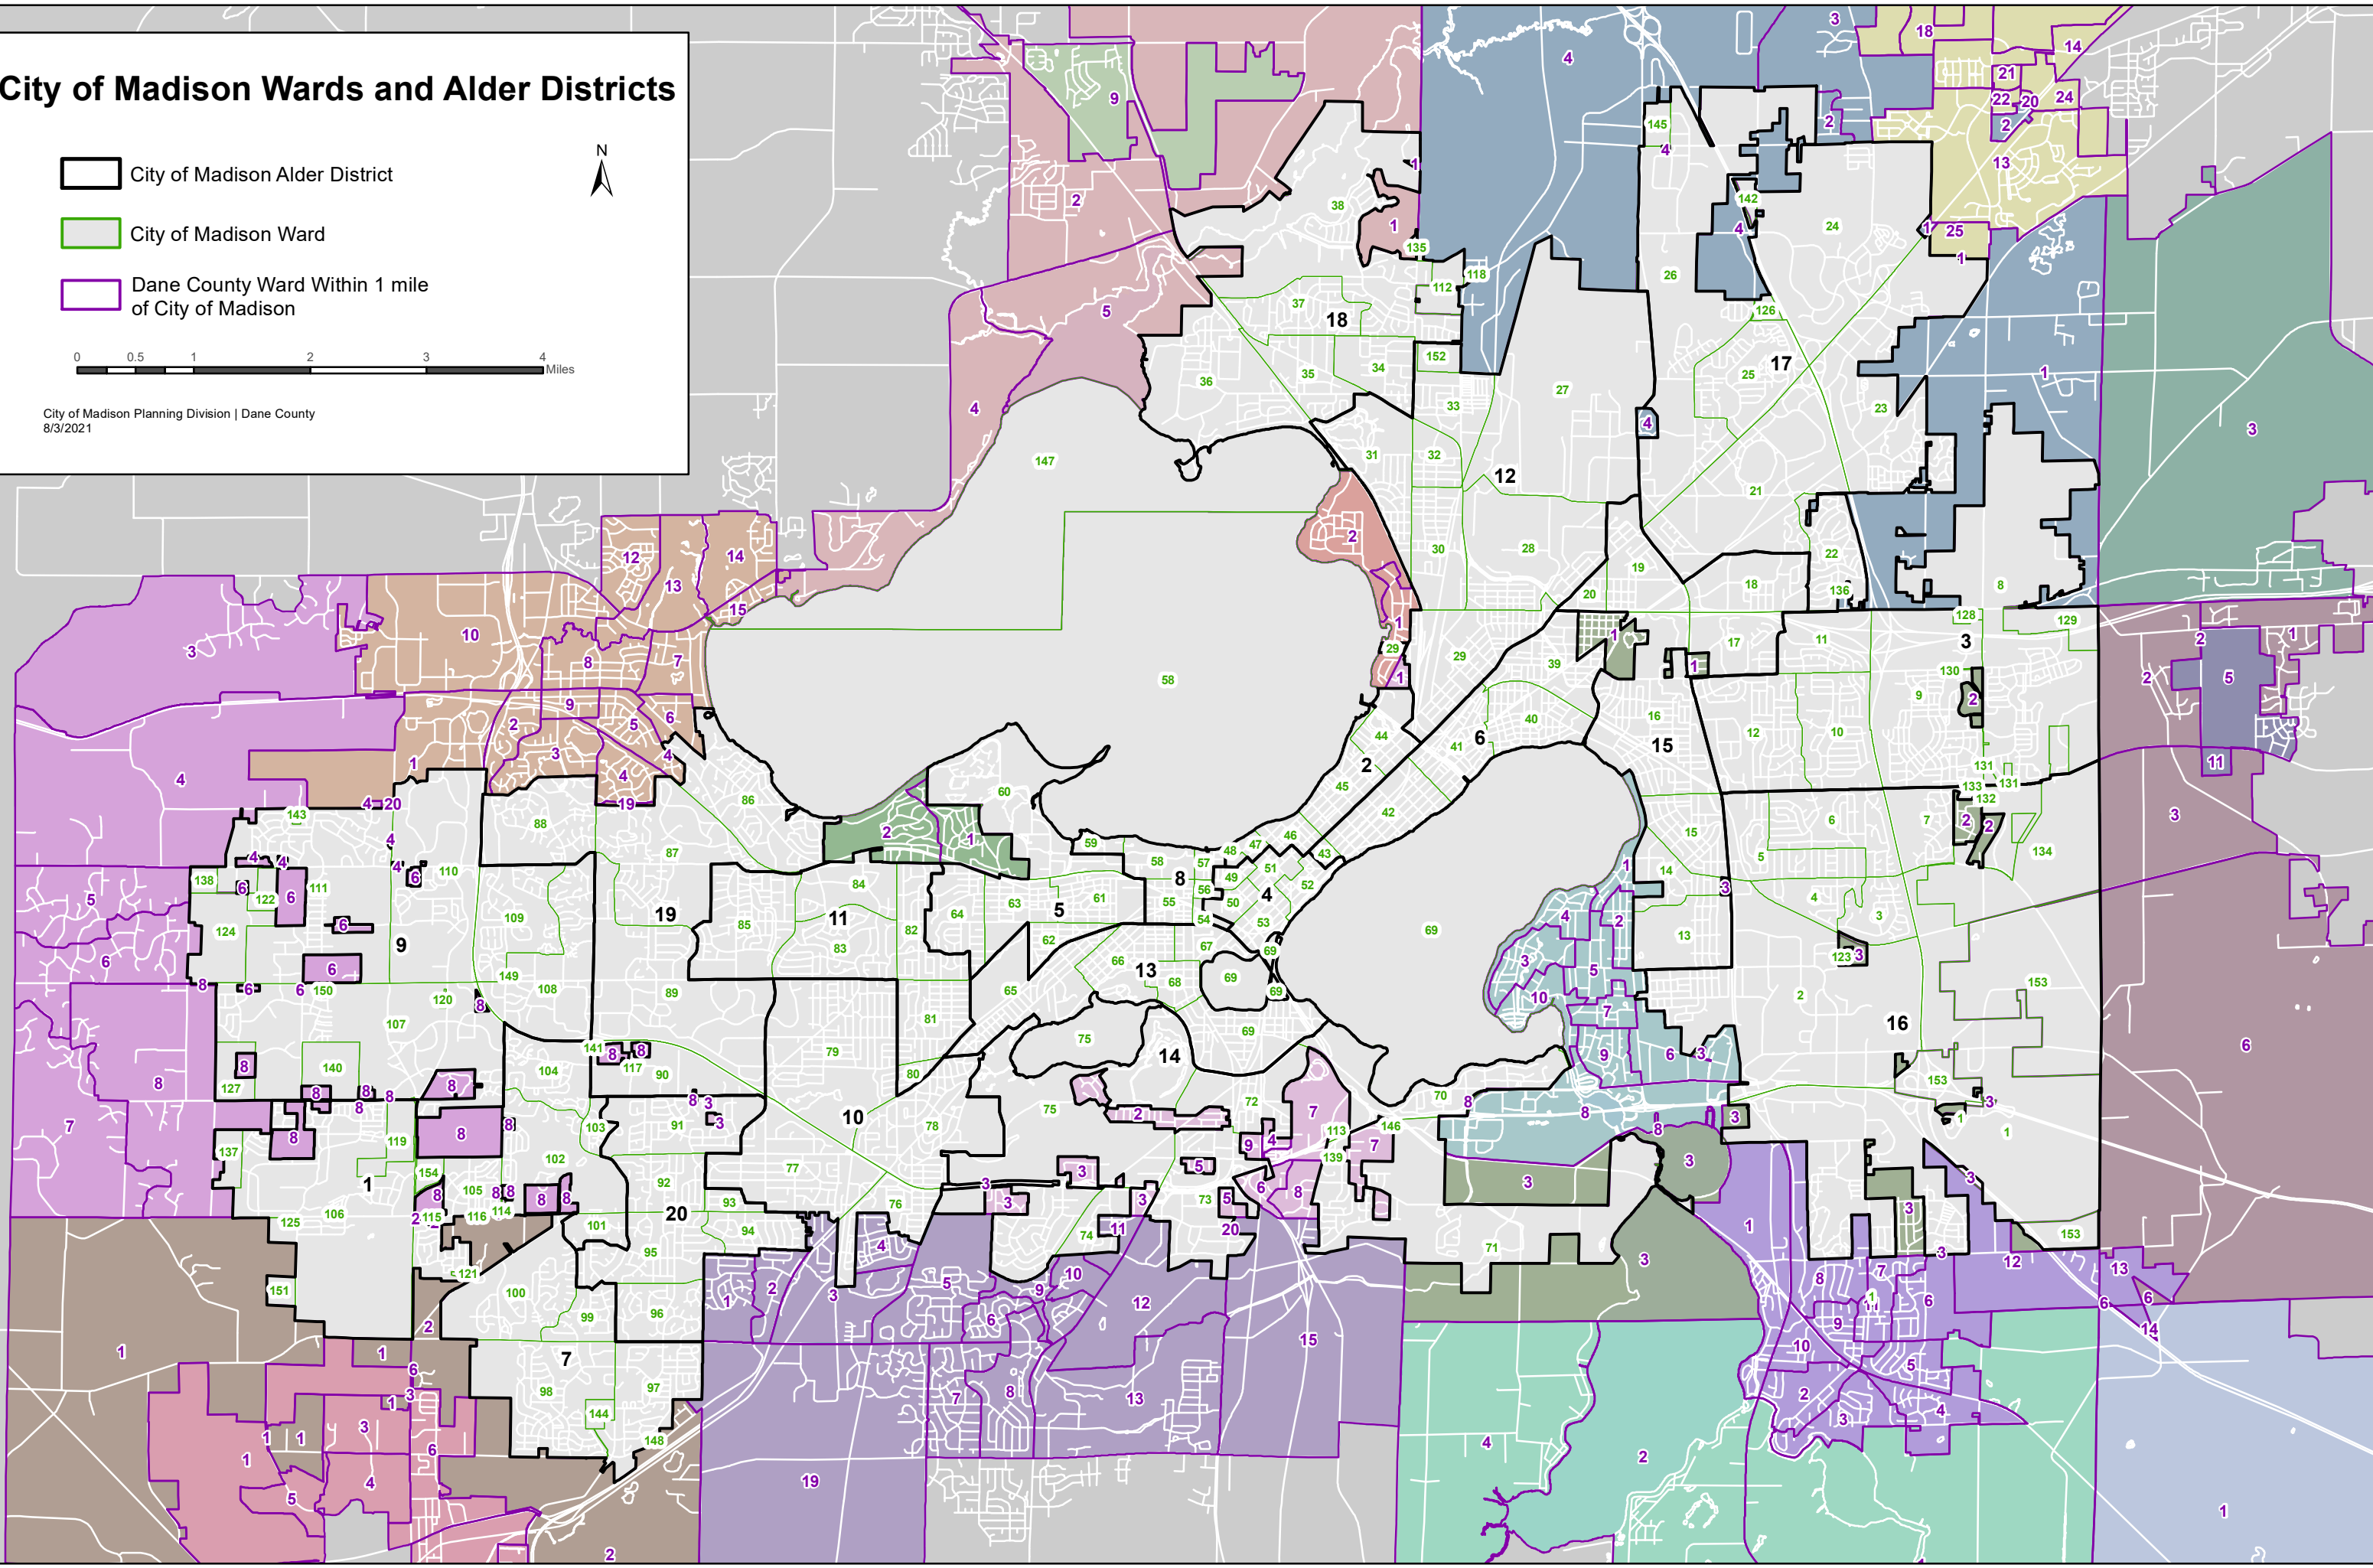

Current Wards and Alder Districts with Street Names

-  Alder District
-  Ward

City of Madison Planning Division
8/10/2021

Pre and Post 2011 Redistricting Alder Districts

Before 2011 Redistricting

	1		11
	2		12
	3		13
	4		14
	5		15
	6		16
	7		17
	8		18
	9		19
	10		20

 After 2011 Redistricting

City of Madison Planning Division
July 12, 2021

City of Madison Wards and Alder Districts

City of Madison Alder District

City of Madison Ward

Dane County Ward Within 1 mile of City of Madison

City of Madison Planning Division | Dane County
8/3/2021

City of Madison Wards, Alder Districts and Polling Places

- Polling Place
- Ward
- Aldermanic District

Alders by District

- | | |
|---------------------------------|----------------------------|
| 1 - Barbara Harrington-McKinney | 11 - Arvina Martin |
| 2 - Patrick W. Heck | 12 - Syed Abbas |
| 3 - Lindsay Lemmer | 13 - Tag Evers |
| 4 - Michael E. Verveer | 14 - Sheri Carter |
| 5 - Regina M. Vidaver | 15 - Grant Foster |
| 6 - Brian Benford | 16 - Jael Currie |
| 7 - Nasra Wehelie | 17 - Gary Halverson |
| 8 - Juliana R. Bennett | 18 - Charles Myadze |
| 9 - Nikki Conklin | 19 - Keith Furman |
| 10 - Yannette Figueroa Cole | 20 - Christian A. Albouras |

School District Boundaries

- DeForest
- MMSD
- McFarland
- Middleton-Cross Plains
- Monona Grove
- Oregon
- Stoughton
- Sun Prairie
- Verona
- Waunakee

Data Source: Dane County LIO; City of Madison Planning Division
Date Printed: 7/14/2021