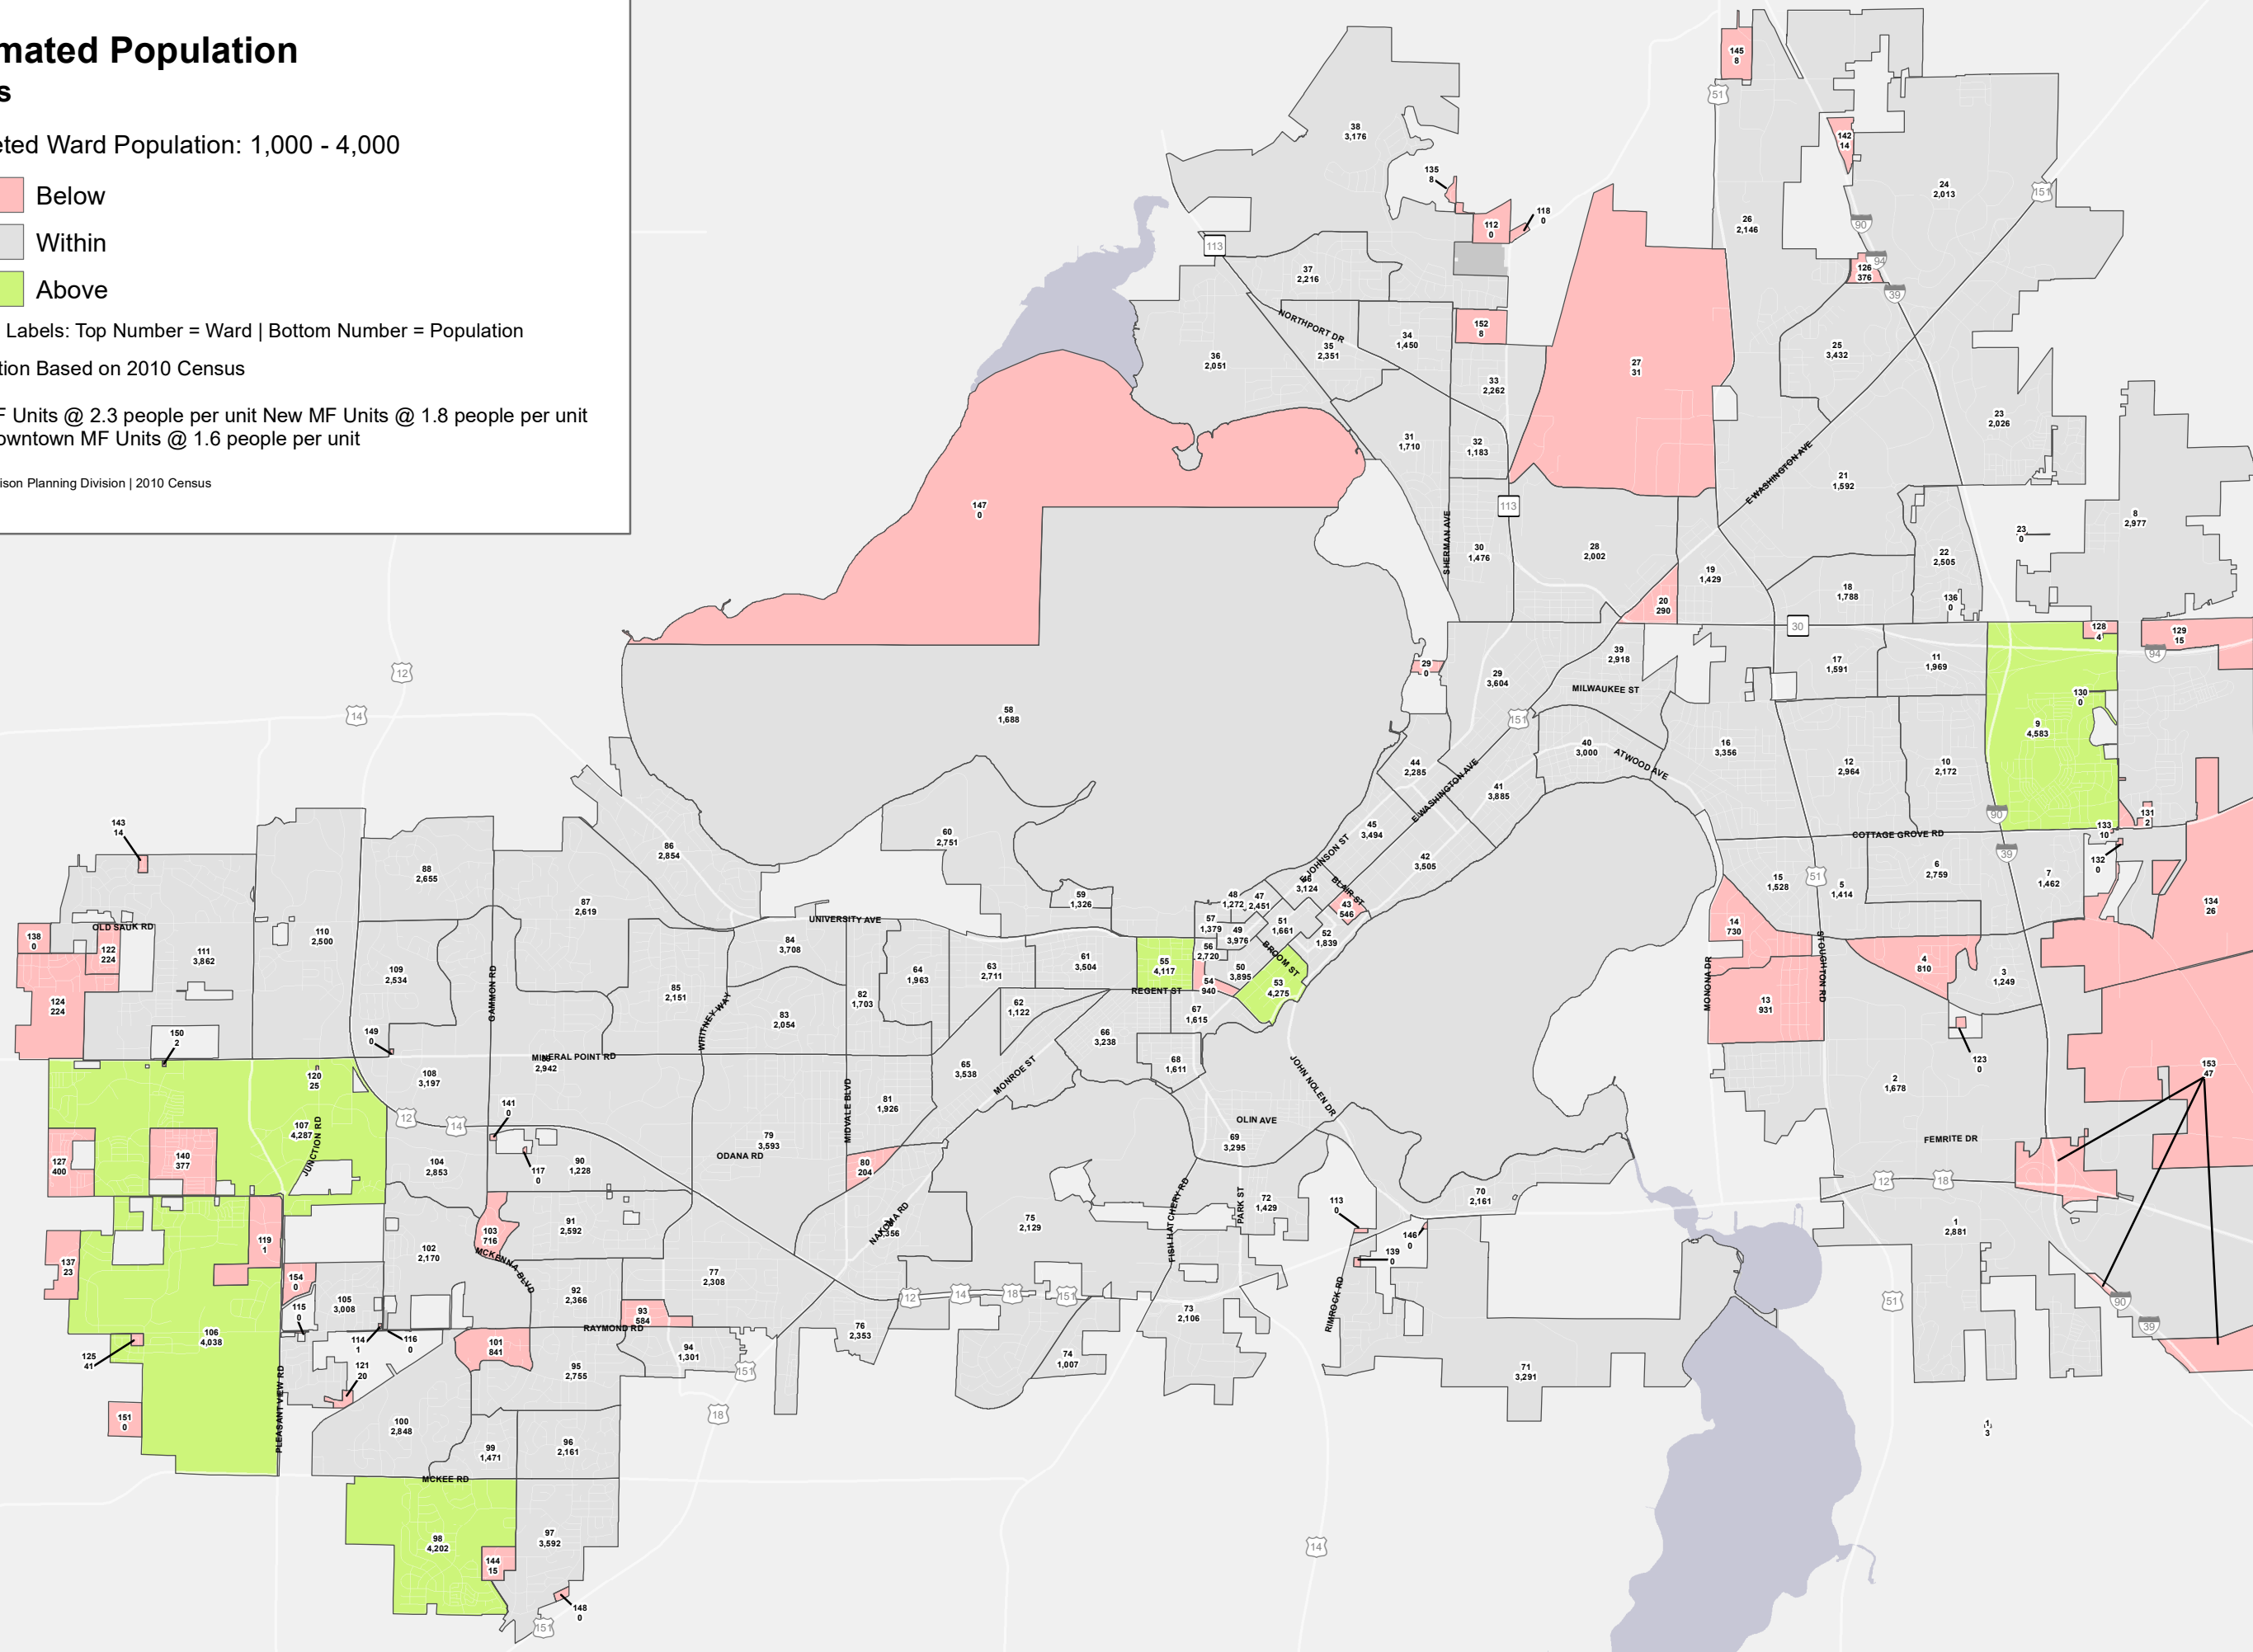

Estimated Population Wards

Targeted Ward Population: 1,000 - 4,000

- Below
- Within
- Above

*Ward Labels: Top Number = Ward | Bottom Number = Population

Population Based on 2010 Census

+
New SF Units @ 2.3 people per unit
New MF Units @ 1.8 people per unit
New Downtown MF Units @ 1.6 people per unit

City of Madison Planning Division | 2010 Census
7/1/2021