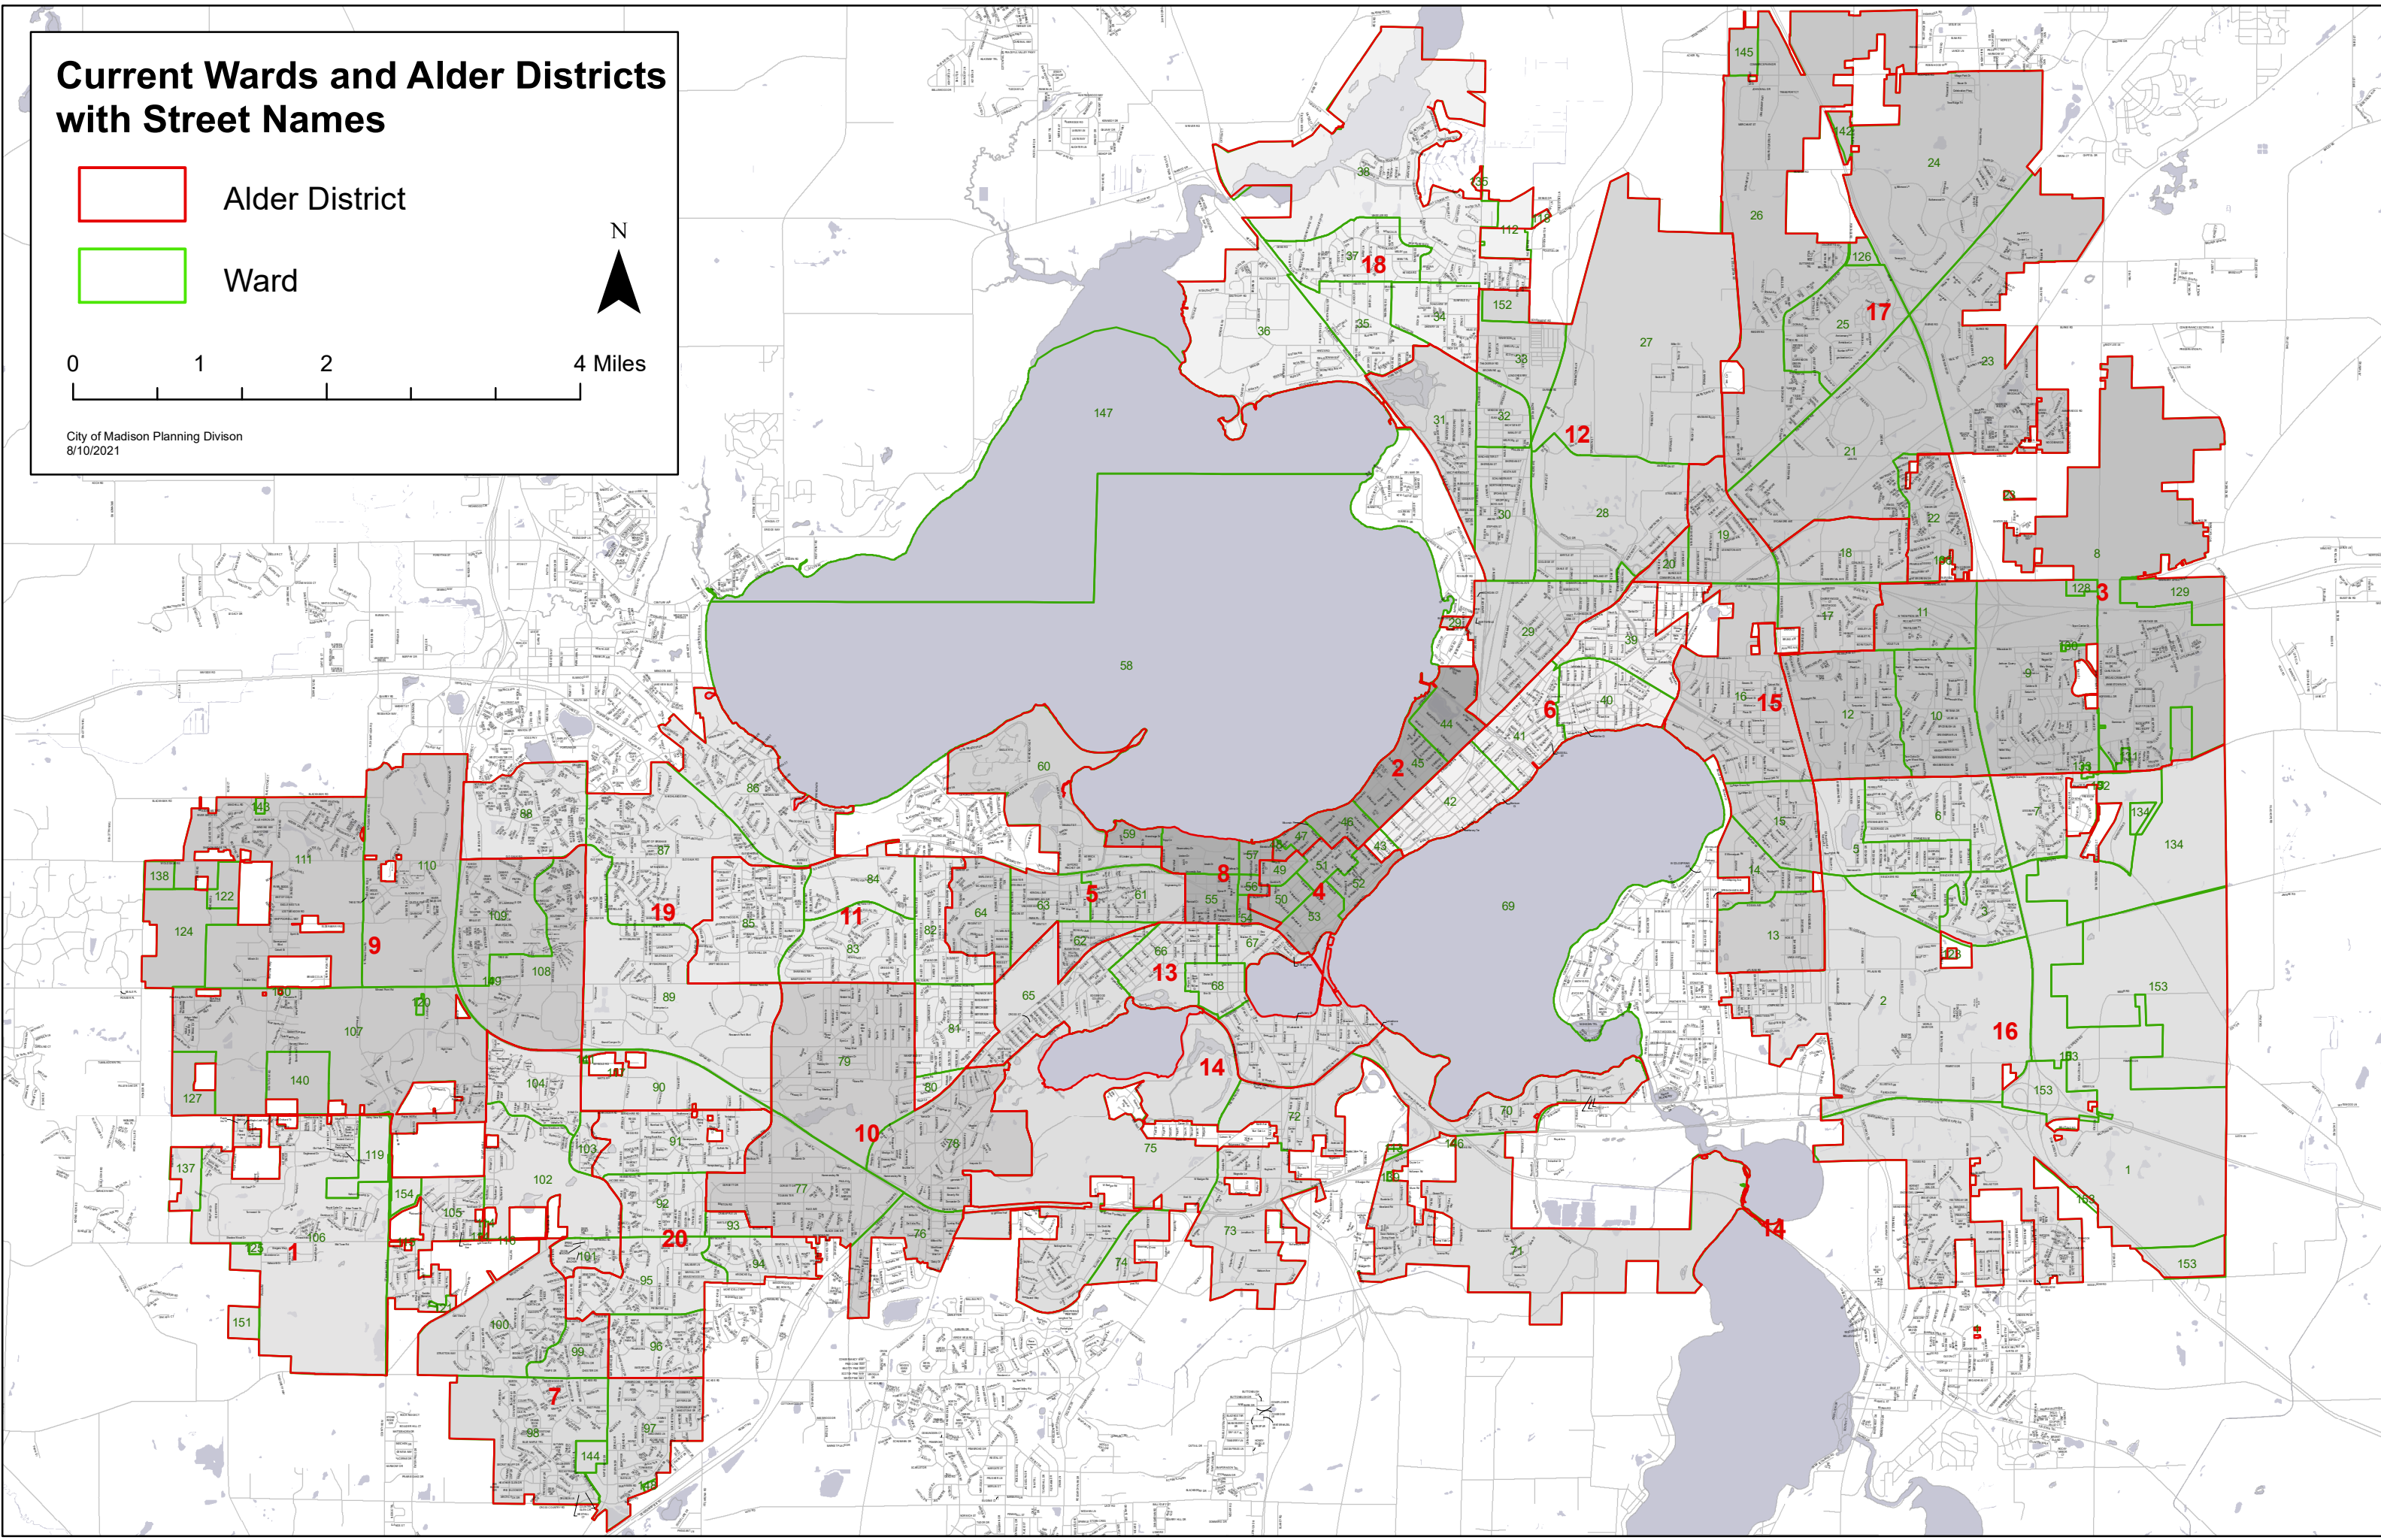

Current Wards and Alder Districts with Street Names

-  Alder District
-  Ward

City of Madison Planning Division
8/10/2021

Pre and Post 2011 Redistricting Alder Districts

Before 2011 Redistricting

	1		11
	2		12
	3		13
	4		14
	5		15
	6		16
	7		17
	8		18
	9		19
	10		20

 After 2011 Redistricting

City of Madison Planning Division
July 12, 2021

City of Madison Wards and Alder Districts

City of Madison Alder District

City of Madison Ward

Dane County Ward Within 1 mile of City of Madison