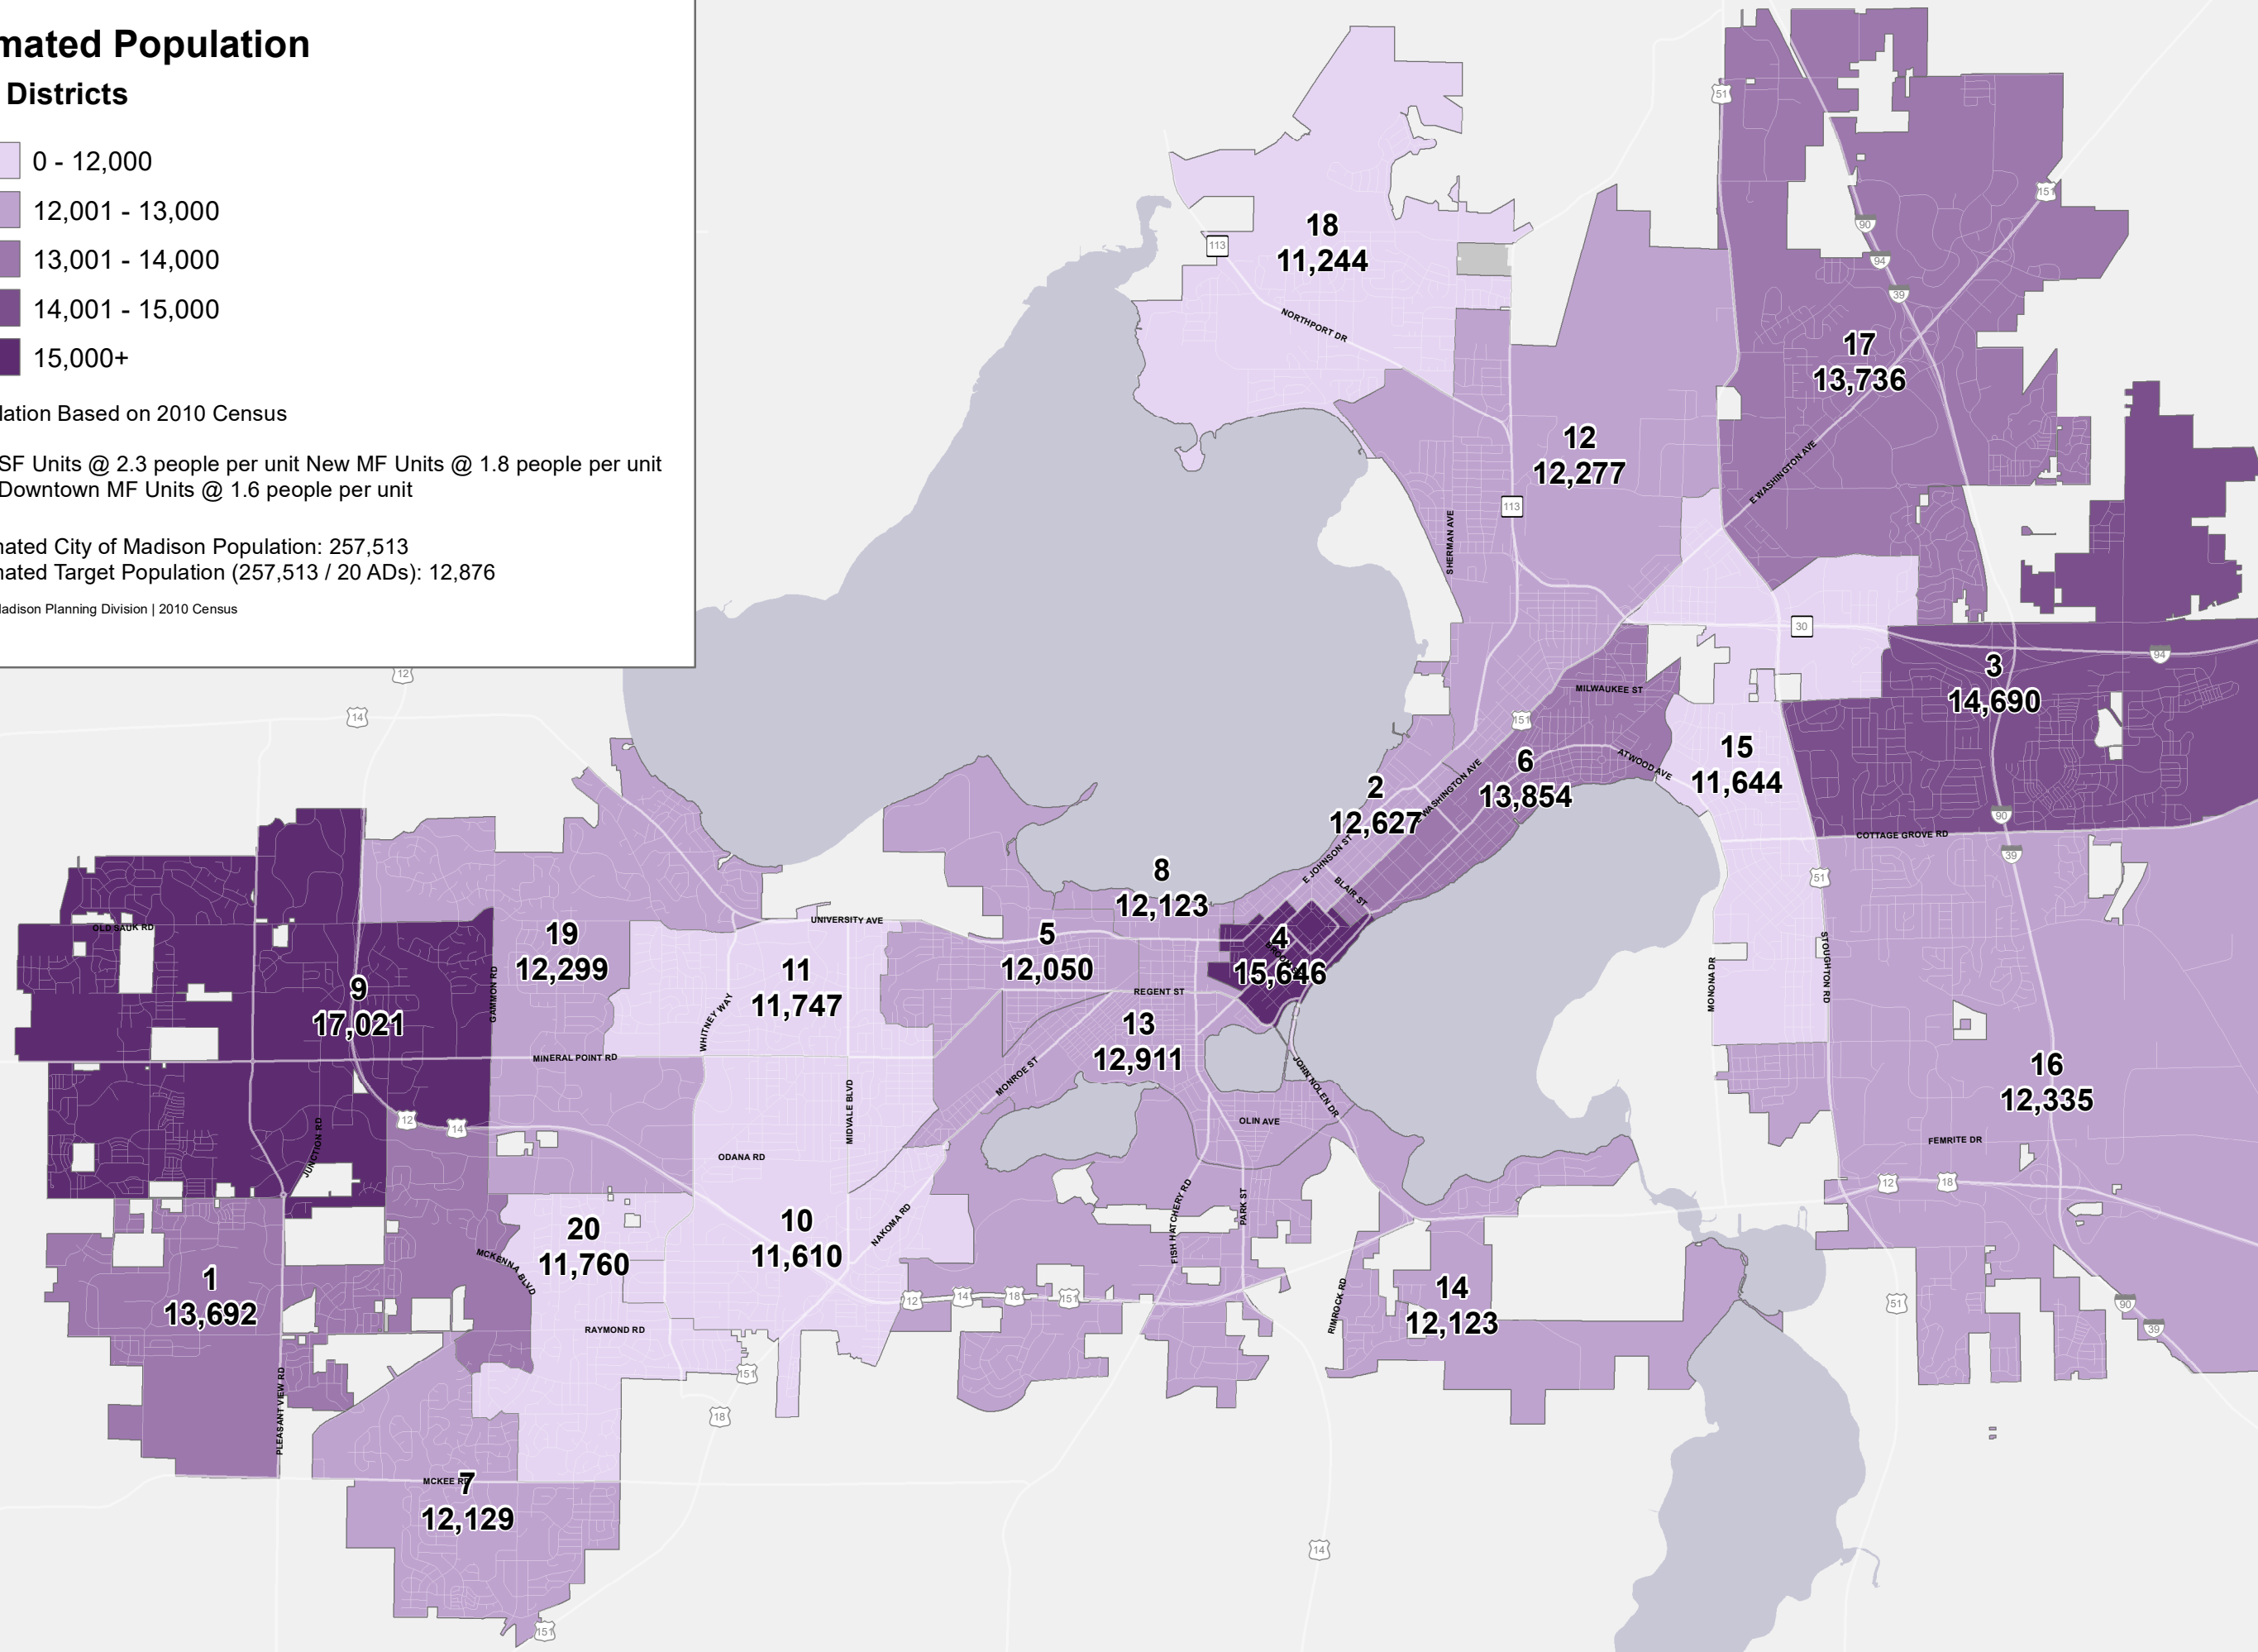

Estimated Population

Alder Districts

Population Based on 2010 Census

+
New SF Units @ 2.3 people per unit
New MF Units @ 1.8 people per unit
New Downtown MF Units @ 1.6 people per unit

Estimated City of Madison Population: 257,513
Estimated Target Population (257,513 / 20 ADs): 12,876

City of Madison Planning Division | 2010 Census
7/1/2021