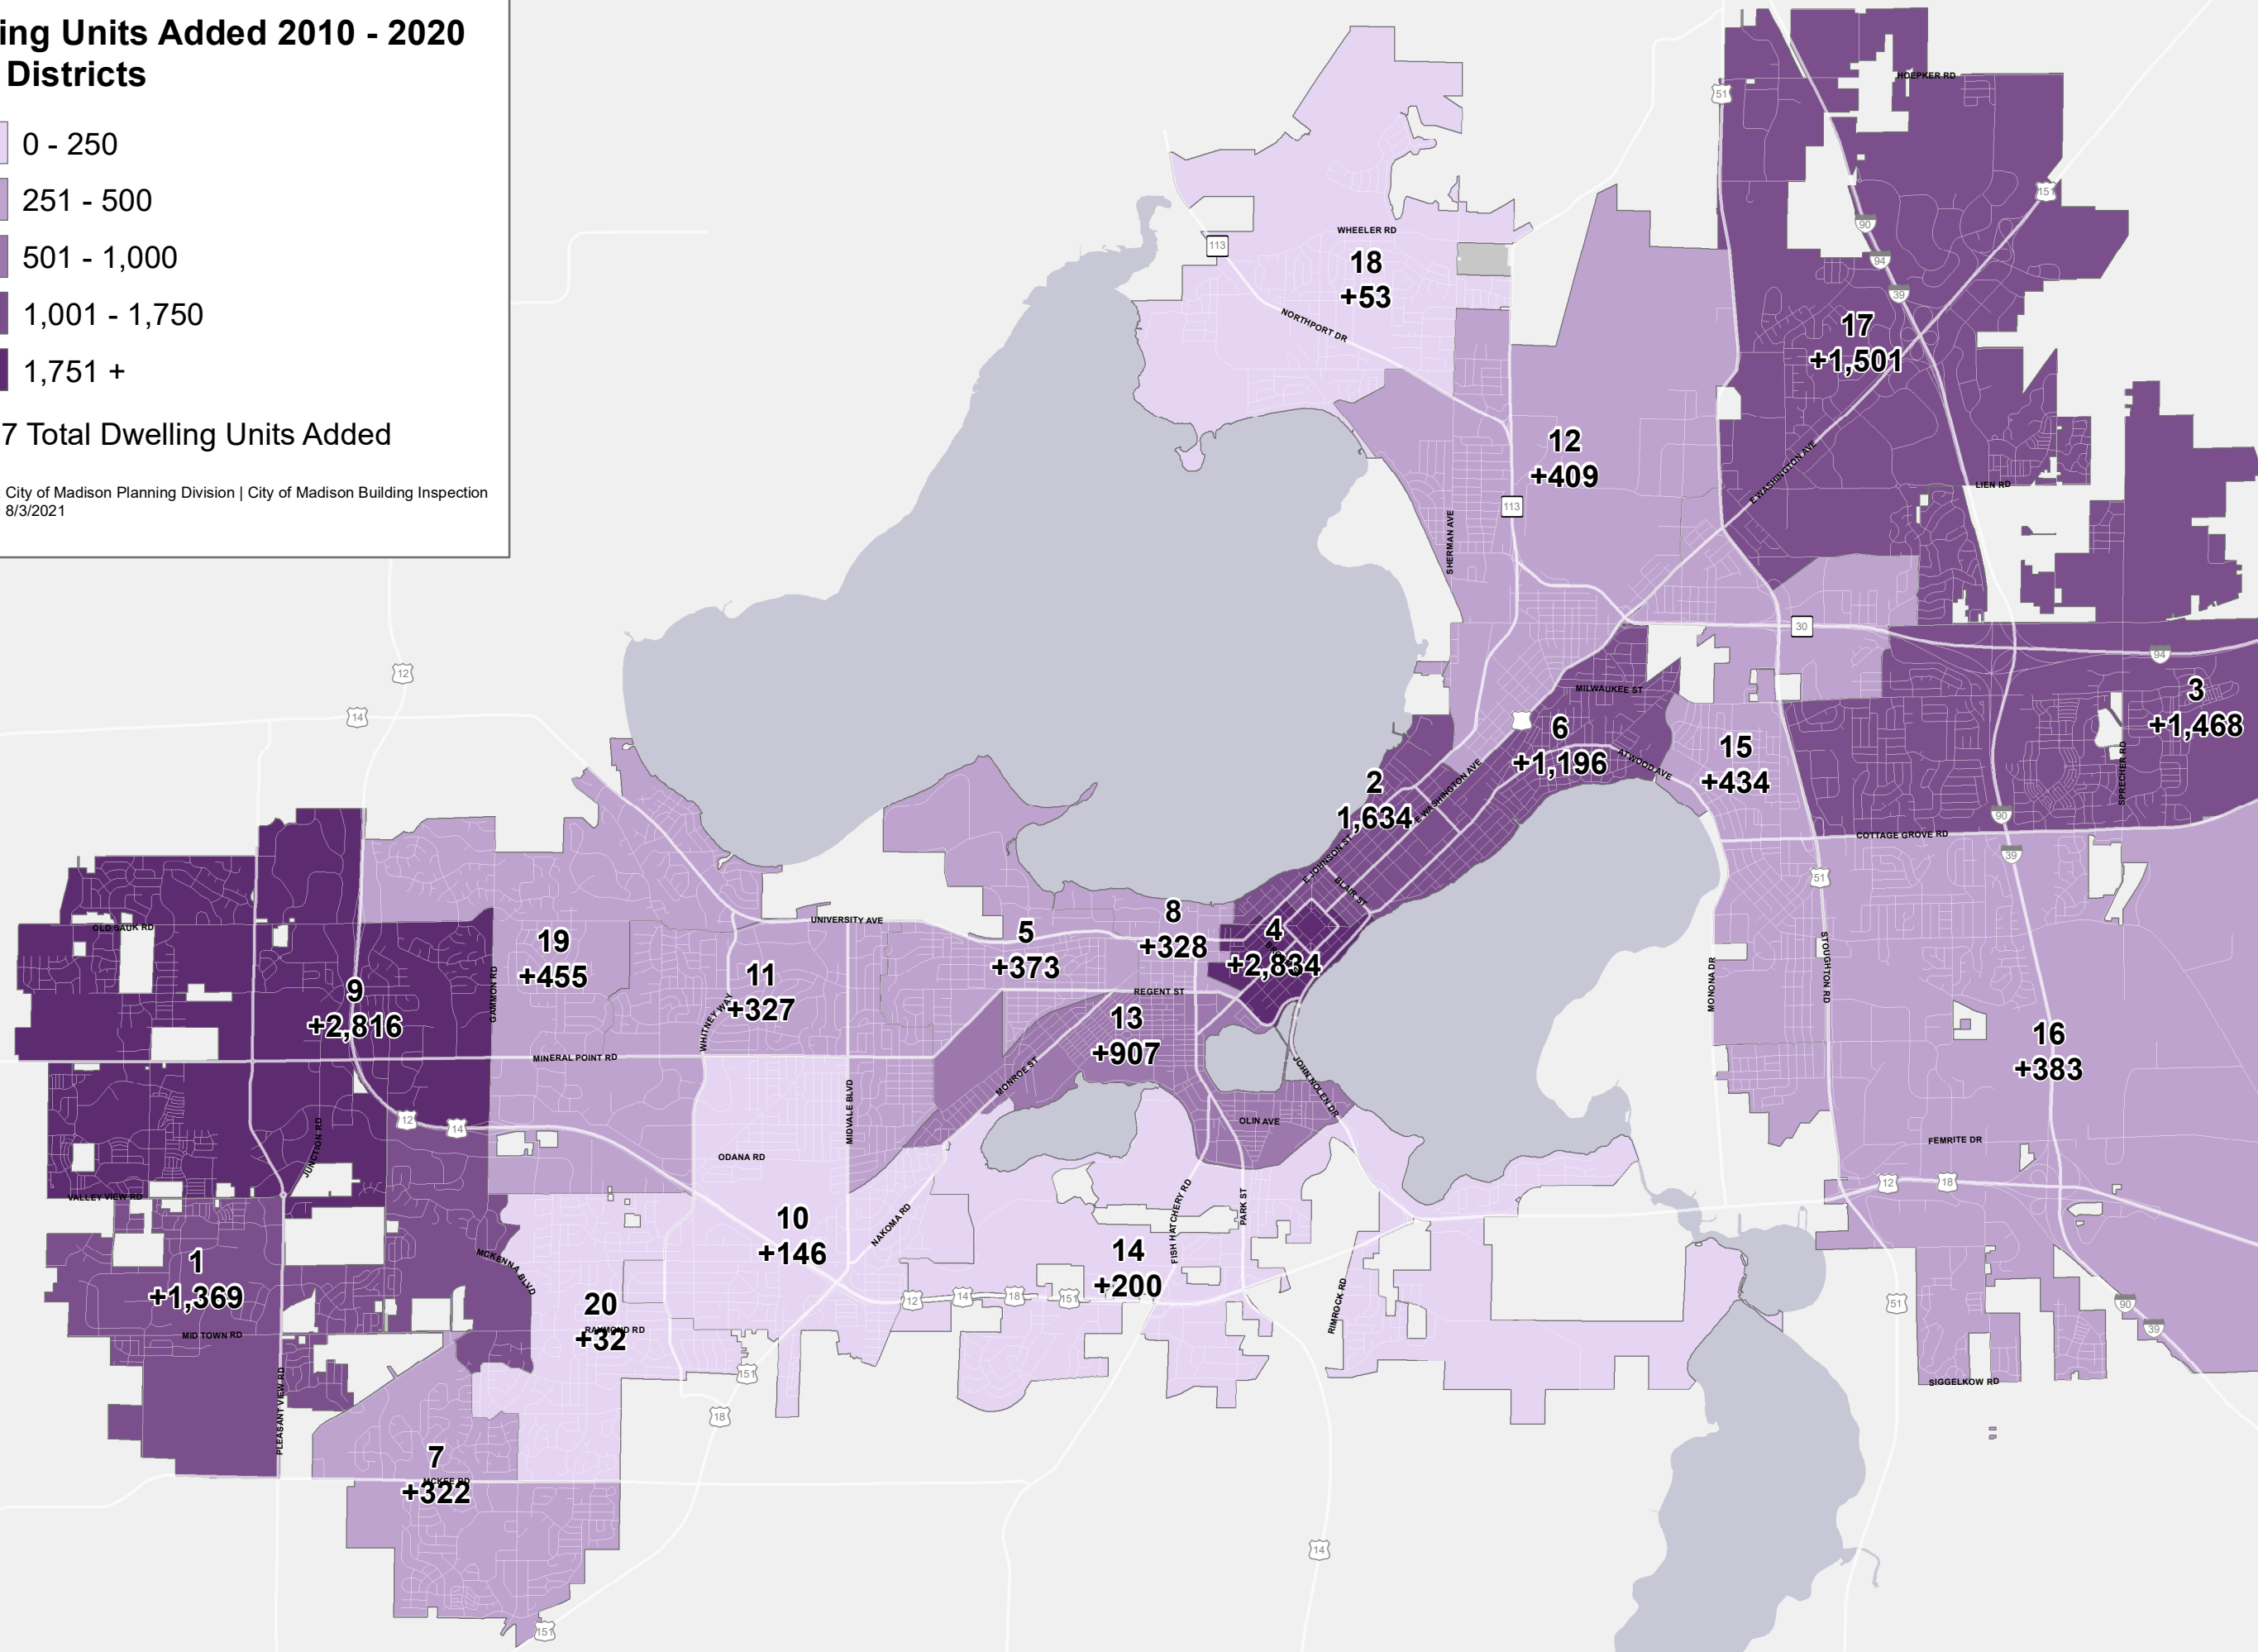

17,287 Total Dwelling Units Added

Data Source: City of Madison Planning Division | City of Madison Building Inspection
Date Printed: 8/3/2021