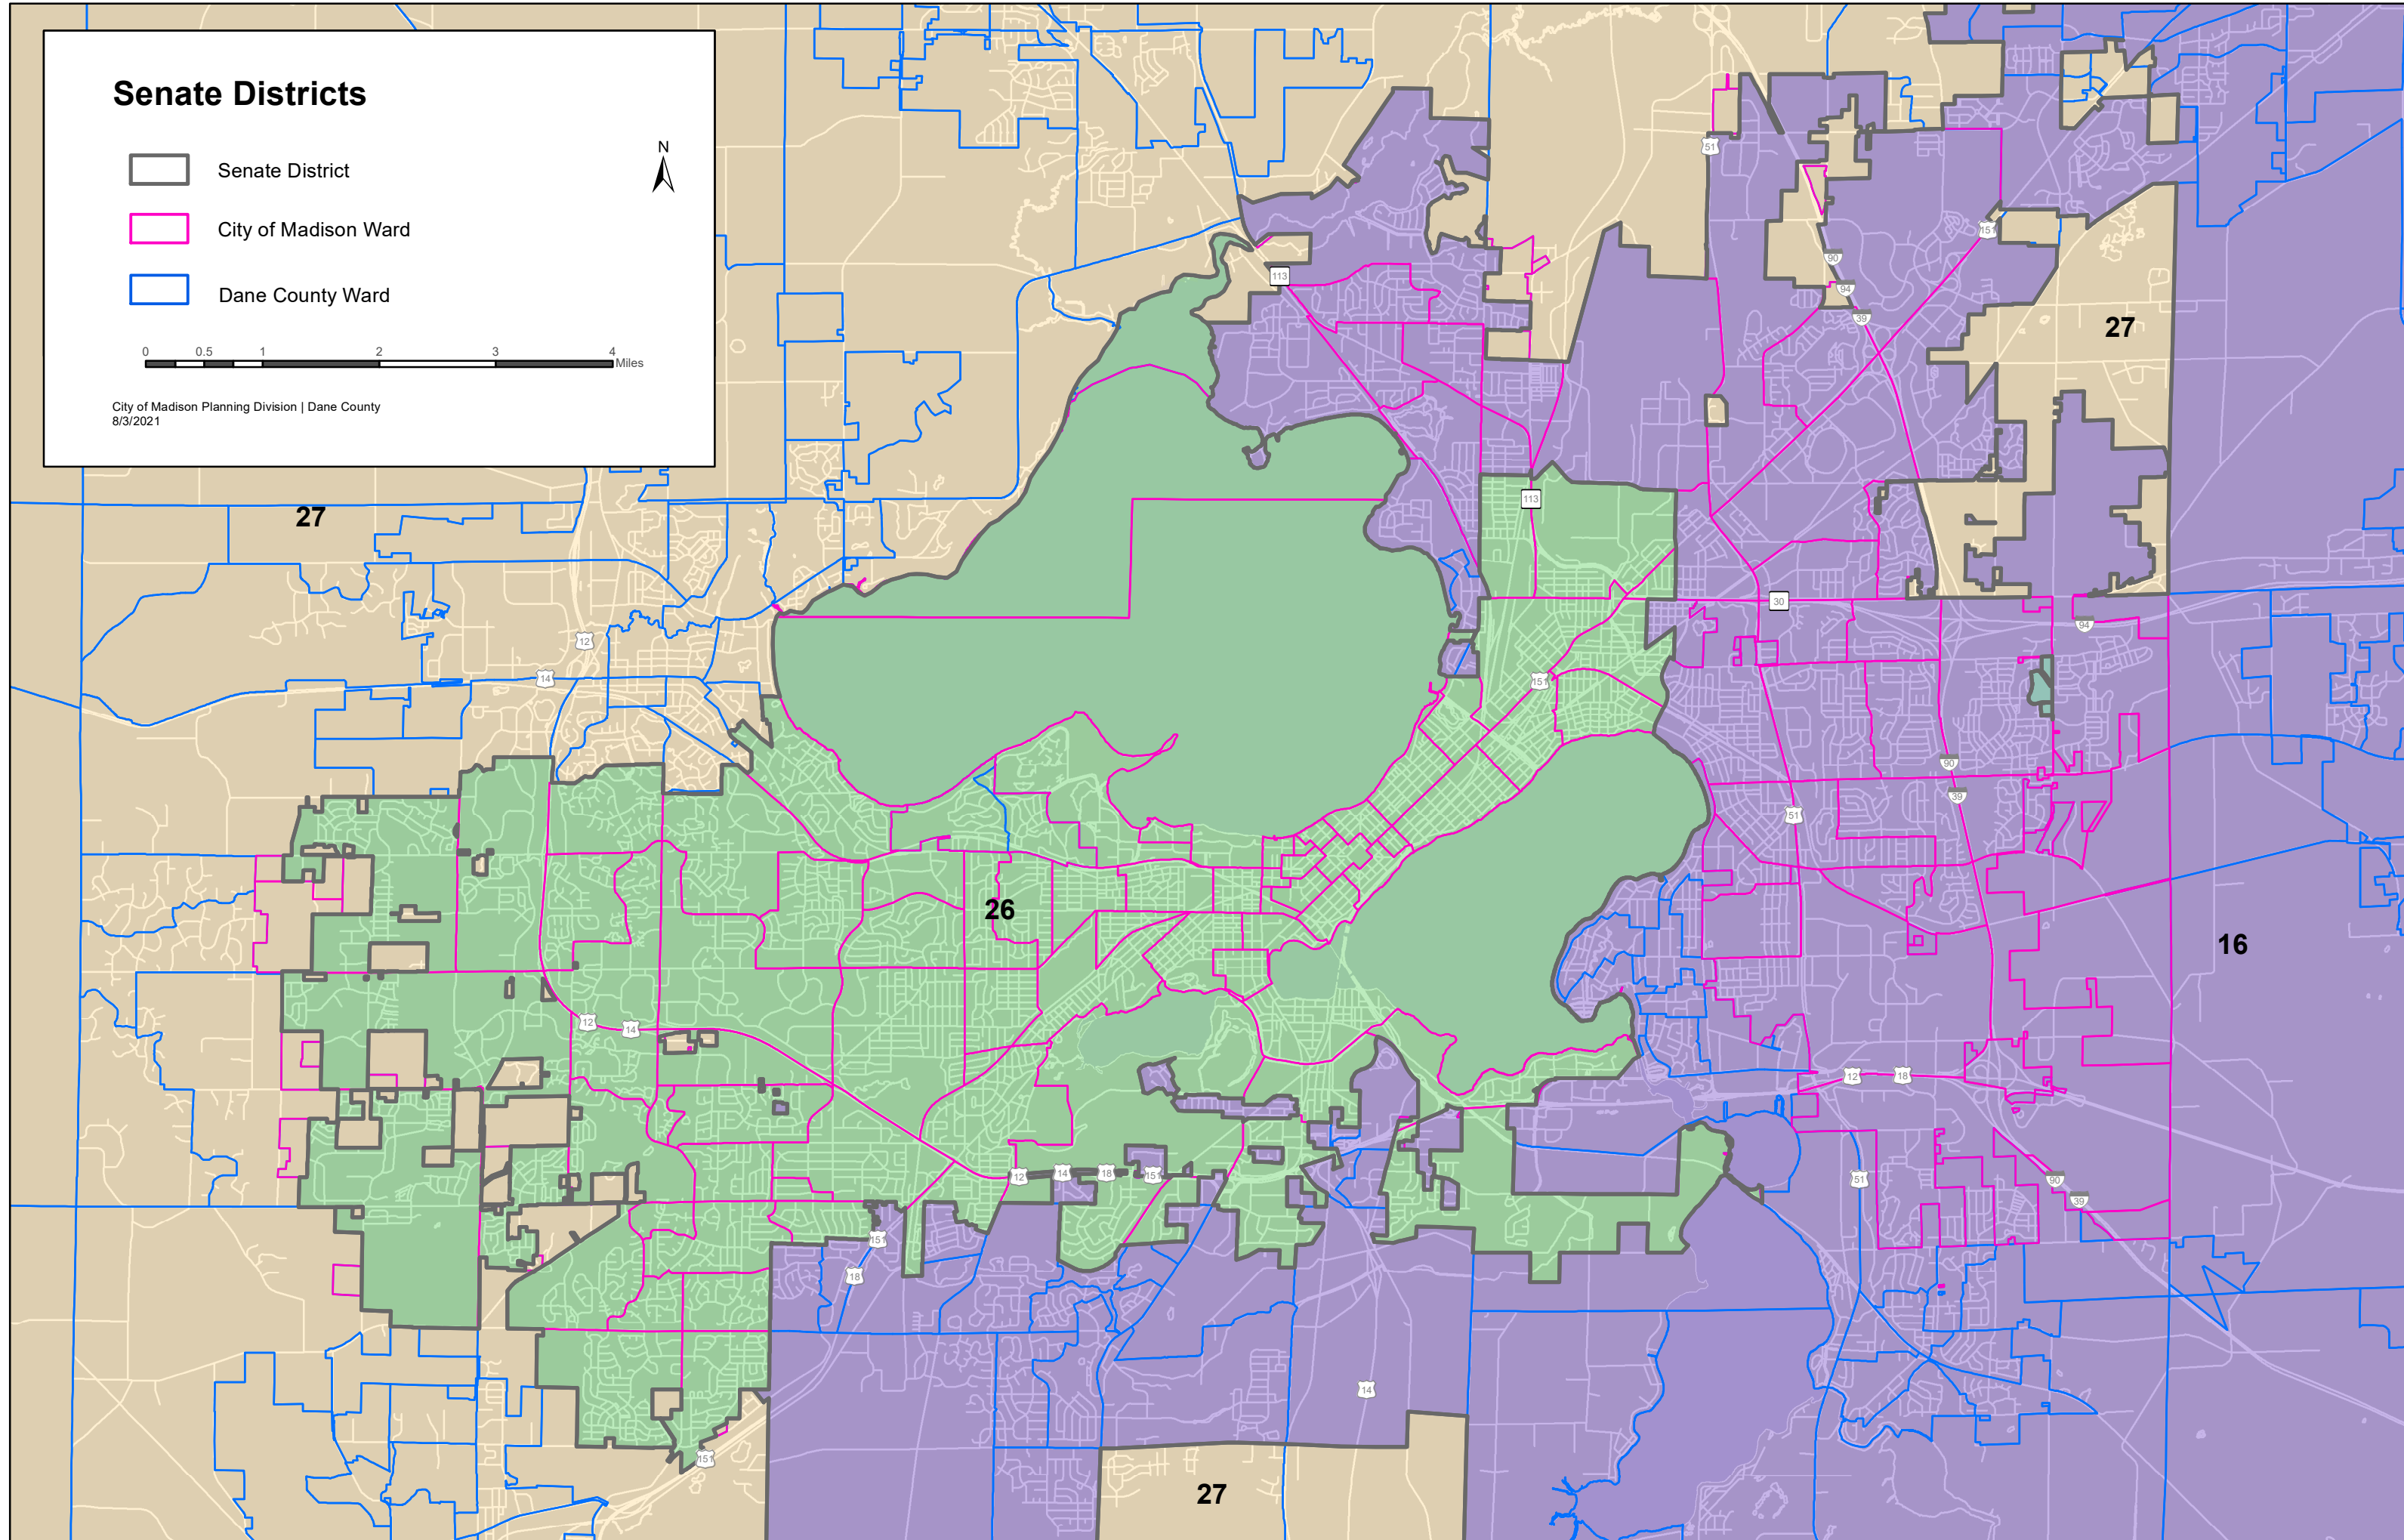

-  Assembly District
-  City of Madison Ward
-  Dane County Ward

City of Madison Planning Division | Dane County
8/3/2021

Senate Districts

-  Senate District
-  City of Madison Ward
-  Dane County Ward

City of Madison Planning Division | Dane County
8/3/2021

School District Boundaries

- DeForest
- MMSD
- McFarland
- Middleton-Cross Plains
- Monona Grove
- Oregon
- Stoughton
- Sun Prairie
- Verona
- Waunakee

Data Source: Dane County LIO; City of Madison Planning Division
Date Printed: 7/14/2021

MMSD Elementary School Attendance Areas

City of Madison Planning Division
Aug 3, 2021

Estimated Population Wards

Targeted Ward Population: 1,000 - 4,000

- Below
- Within
- Above

*Ward Labels: Top Number = Ward | Bottom Number = Population