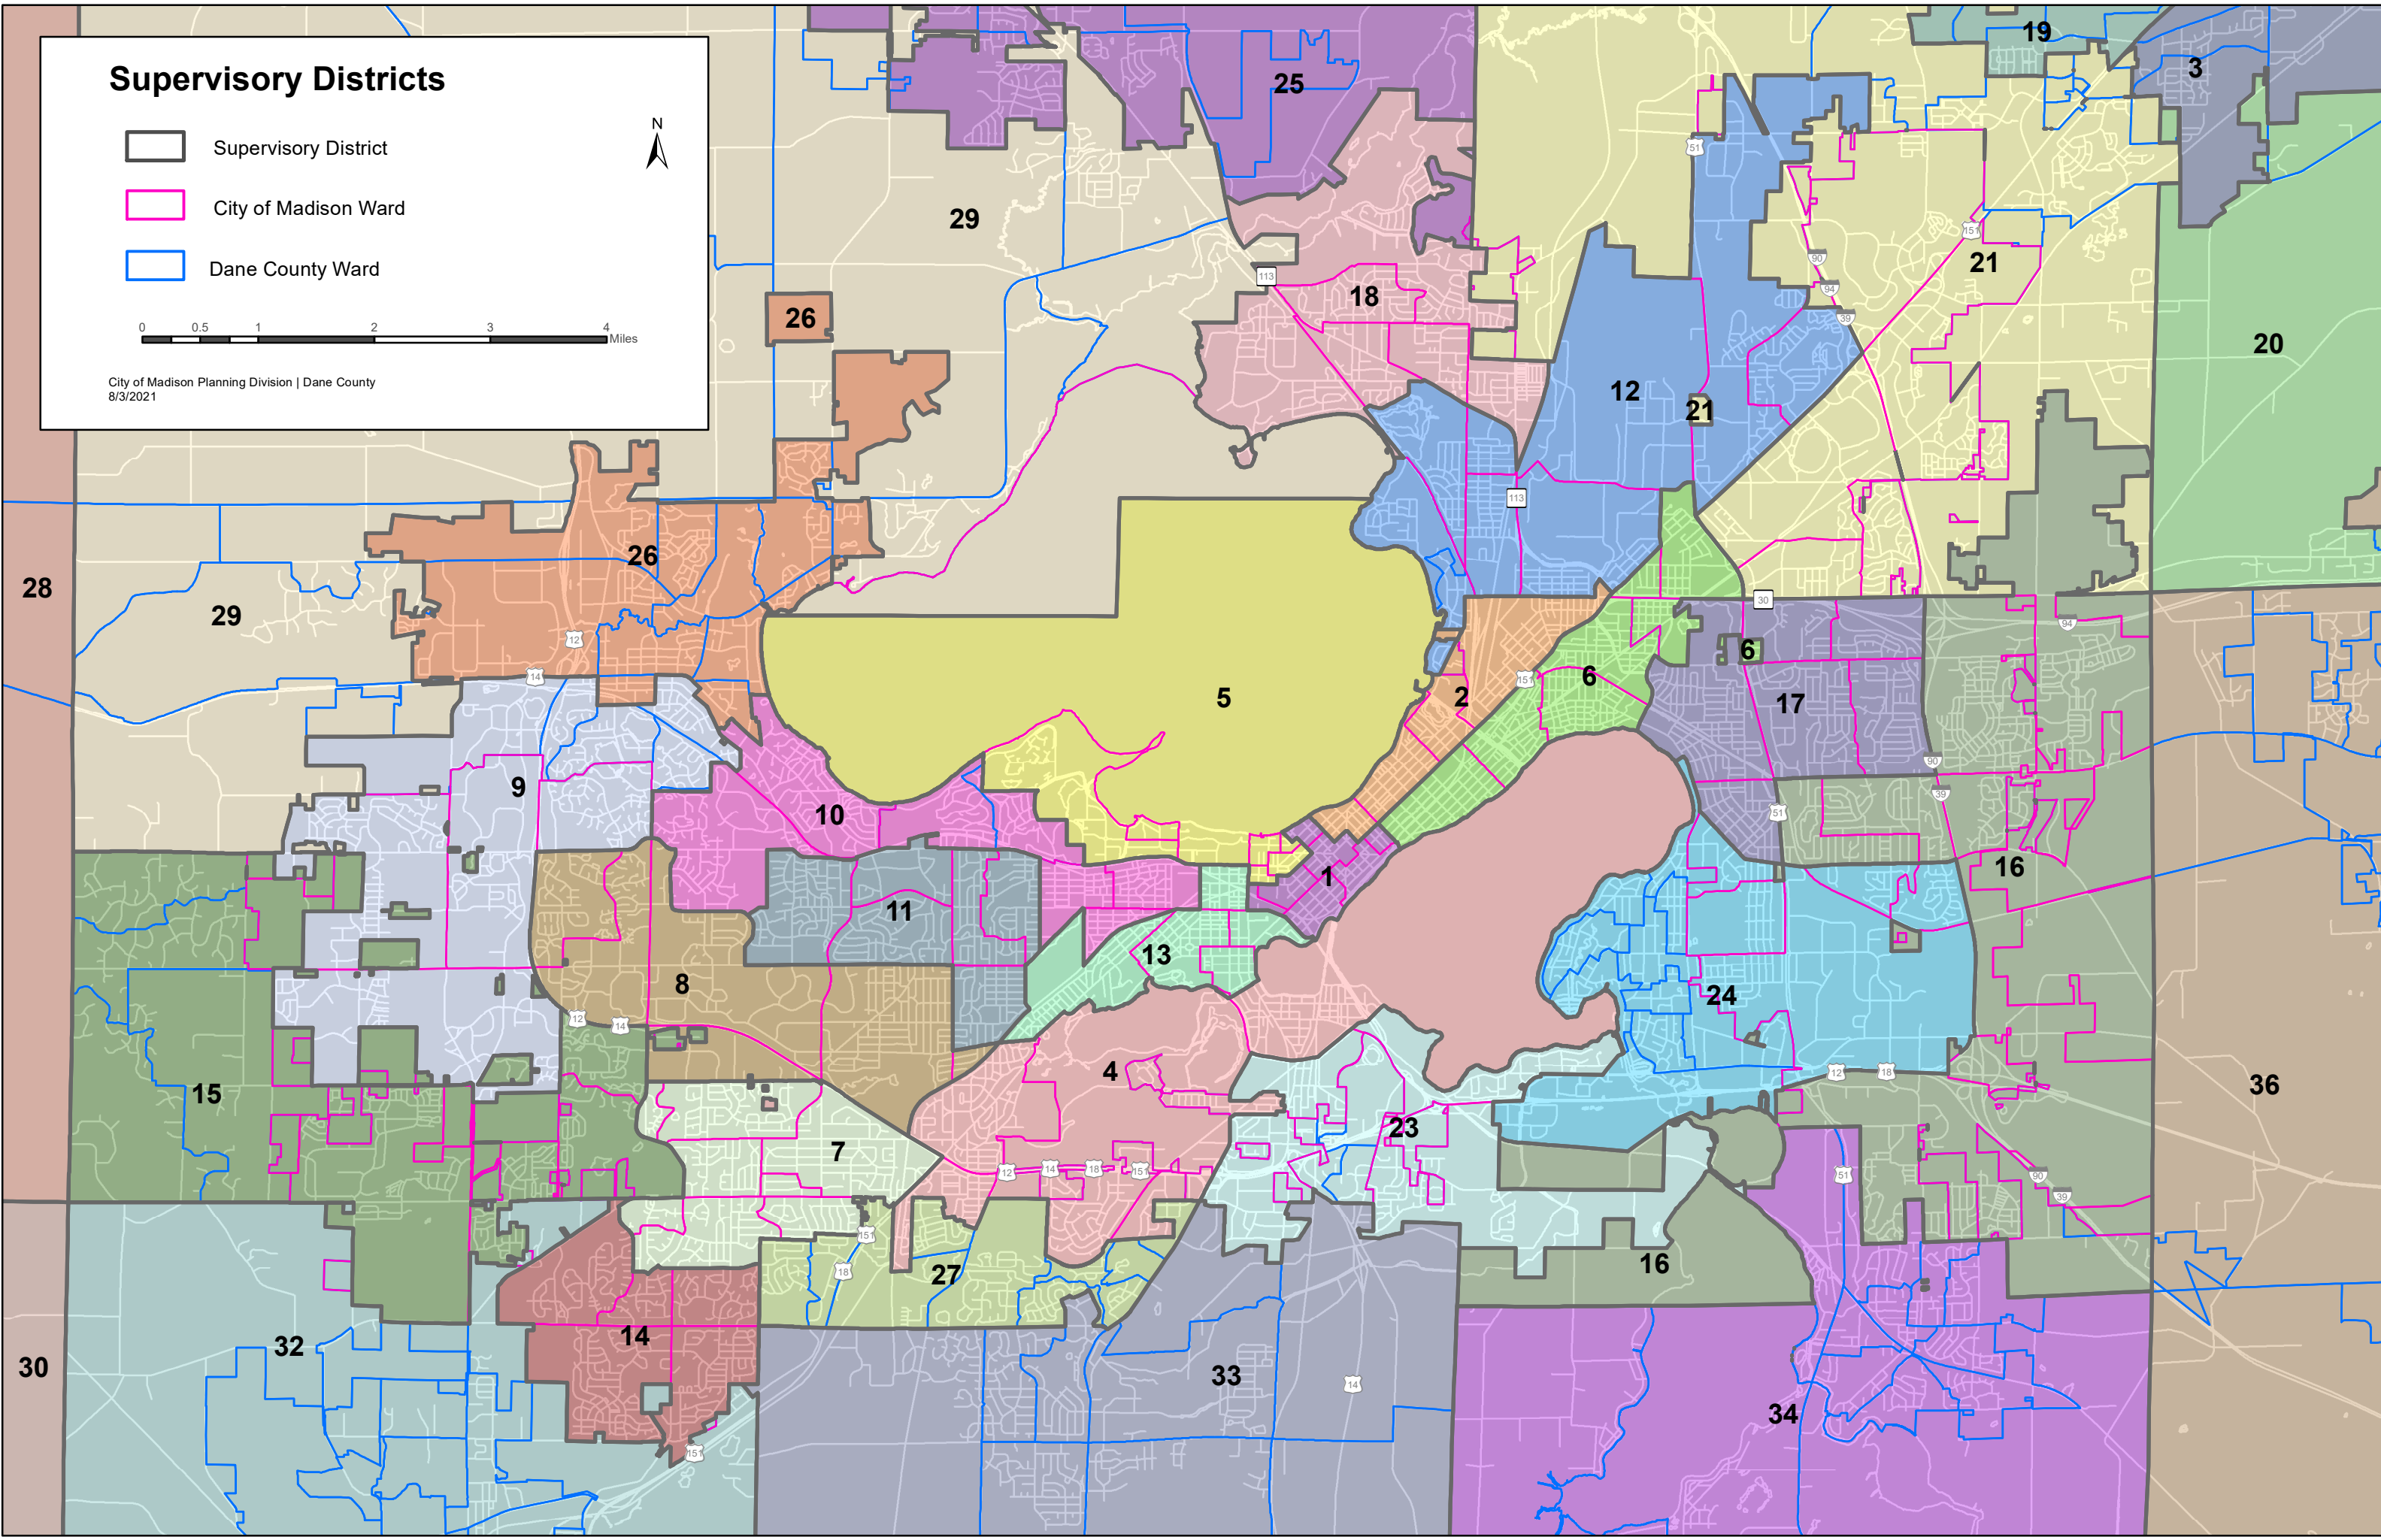

City of Madison Planning Division | Dane County
8/3/2021

City of Madison Wards, Alder Districts and Polling Places

- Polling Place
- Ward
- Aldermanic District

Alders by District

- | | |
|---------------------------------|----------------------------|
| 1 - Barbara Harrington-McKinney | 11 - Arvina Martin |
| 2 - Patrick W. Heck | 12 - Syed Abbas |
| 3 - Lindsay Lemmer | 13 - Tag Evers |
| 4 - Michael E. Verveer | 14 - Sheri Carter |
| 5 - Regina M. Vidaver | 15 - Grant Foster |
| 6 - Brian Benford | 16 - Jael Currie |
| 7 - Nasra Wehelie | 17 - Gary Halverson |
| 8 - Juliana R. Bennett | 18 - Charles Myadze |
| 9 - Nikki Conklin | 19 - Keith Furman |
| 10 - Yannette Figueroa Cole | 20 - Christian A. Albouras |

City of Madison Planning Division | 6/22/2021

Supervisory Districts

-  Supervisory District
-  City of Madison Ward
-  Dane County Ward

City of Madison Planning Division | Dane County
8/3/2021

Assembly Districts

-  Assembly District
-  City of Madison Ward
-  Dane County Ward

City of Madison Planning Division | Dane County
8/3/2021

Senate Districts

-  Senate District
-  City of Madison Ward
-  Dane County Ward

City of Madison Planning Division | Dane County
8/3/2021

School District Boundaries

- DeForest
- MMSD
- McFarland
- Middleton-Cross Plains
- Monona Grove
- Oregon
- Stoughton
- Sun Prairie
- Verona
- Waunakee

Data Source: Dane County LIO; City of Madison Planning Division
Date Printed: 7/14/2021