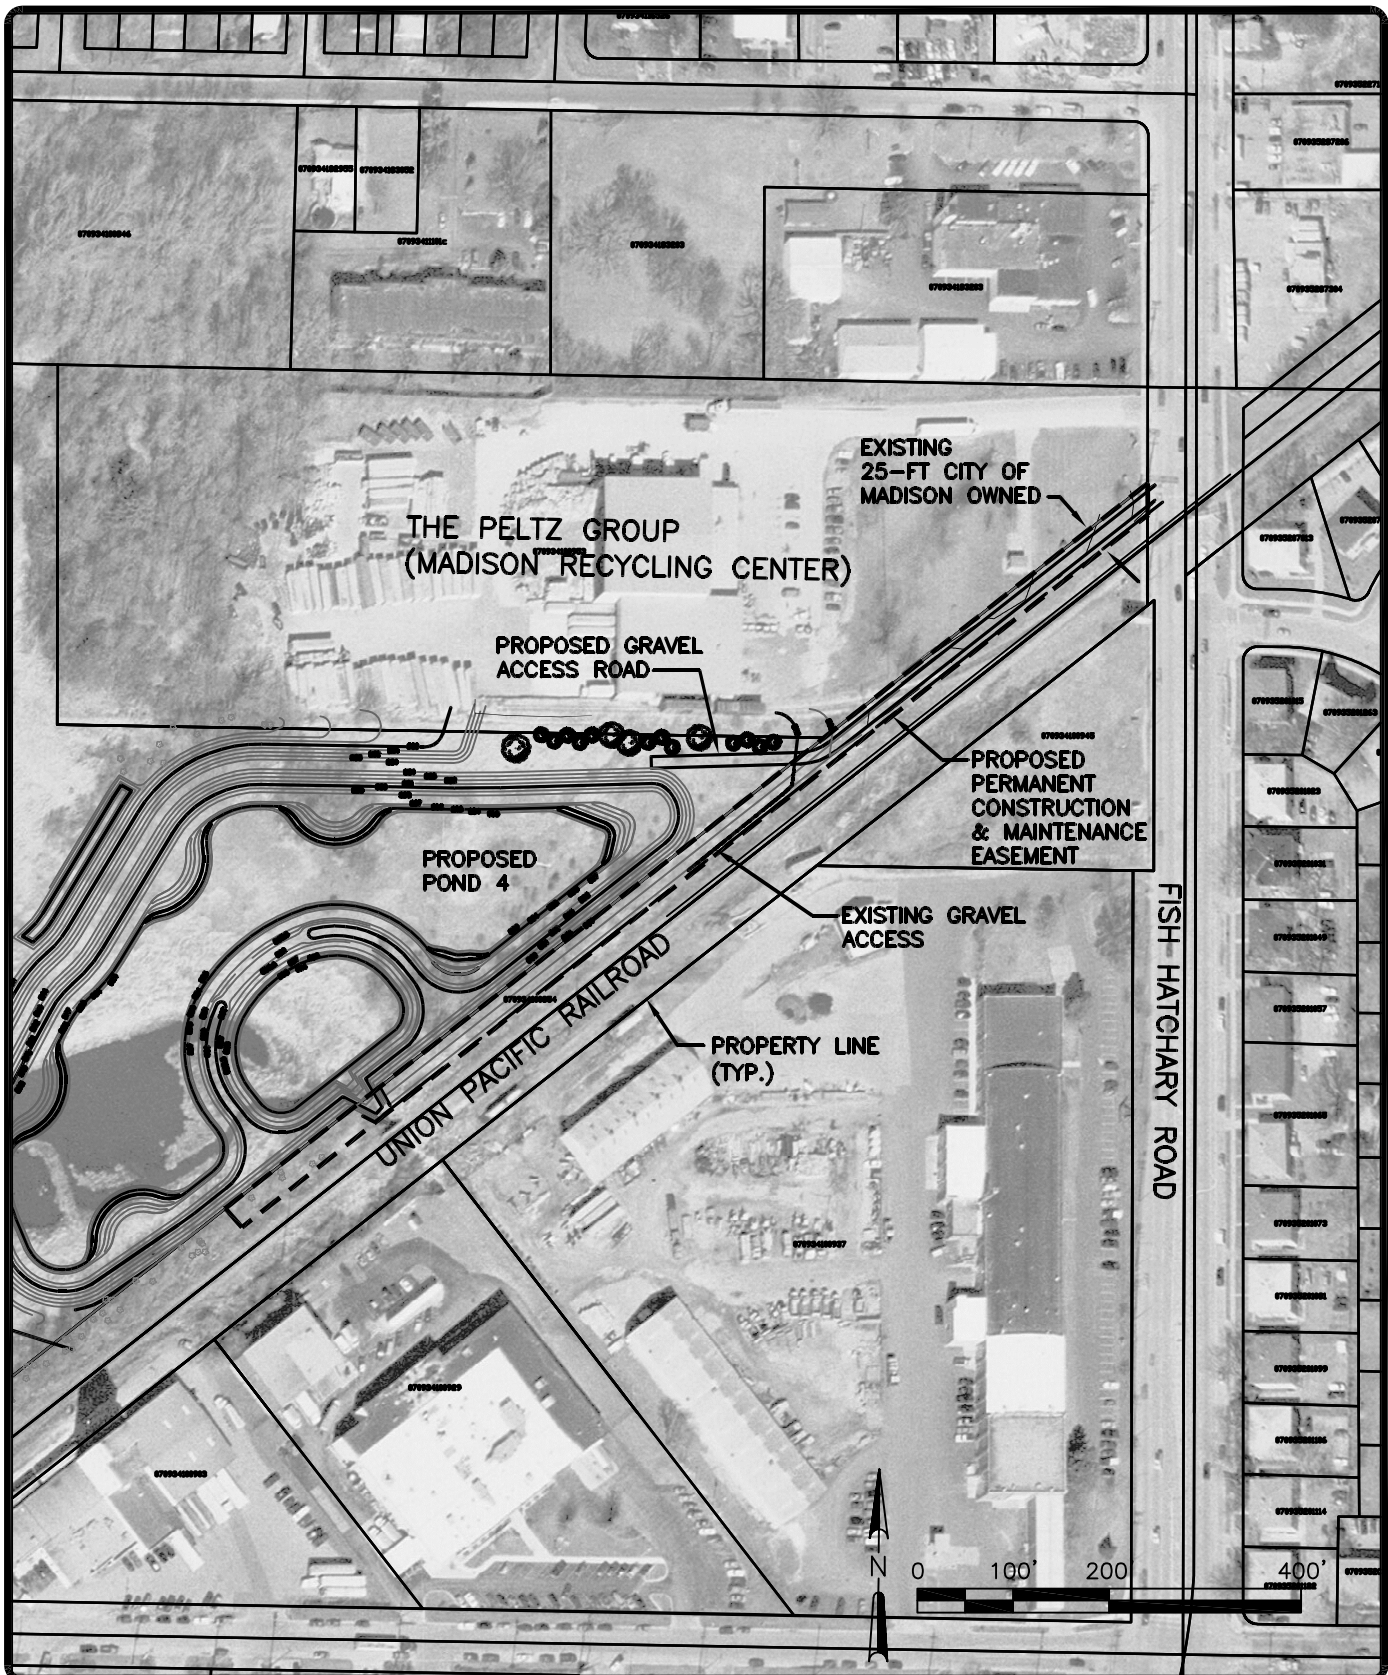

File: S:\MAD\1100--1199\1104\043\Acad\PLAN\PLOT\Exhibit#1_Madison.dwg Time: Aug 01, 2008 -- 9:46am

**POND 4 EXPANSION AND REHABILITATION
CITY OF MADISON
CONSTRUCTION AND MAINTENANCE EASEMENT
UNIVERSITY OF WISCONSIN ARBORETUM
MADISON, WISCONSIN**

EXHIBIT #1

1104.043