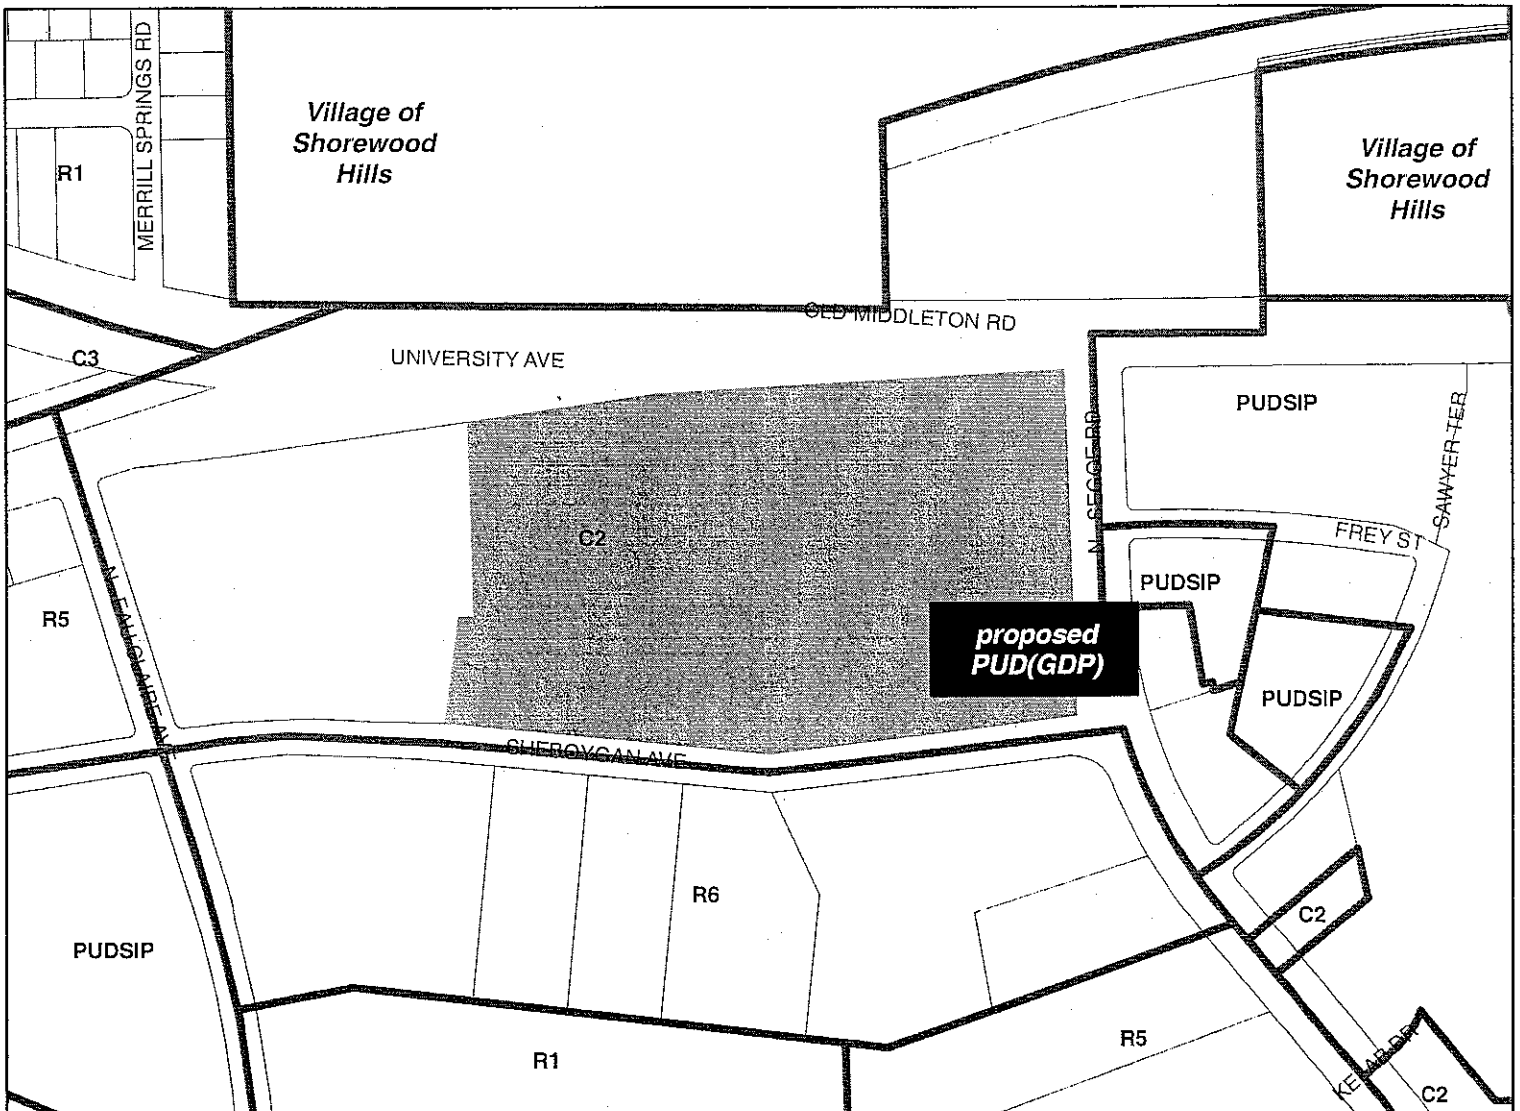

Public Hearing Date
Plan Commission
06 August 2007

Common Council
07 August 2007

For Questions Contact: Tim Parks at: 261-9632 or tparks@cityofmadison.com or City Planning at 266-4635