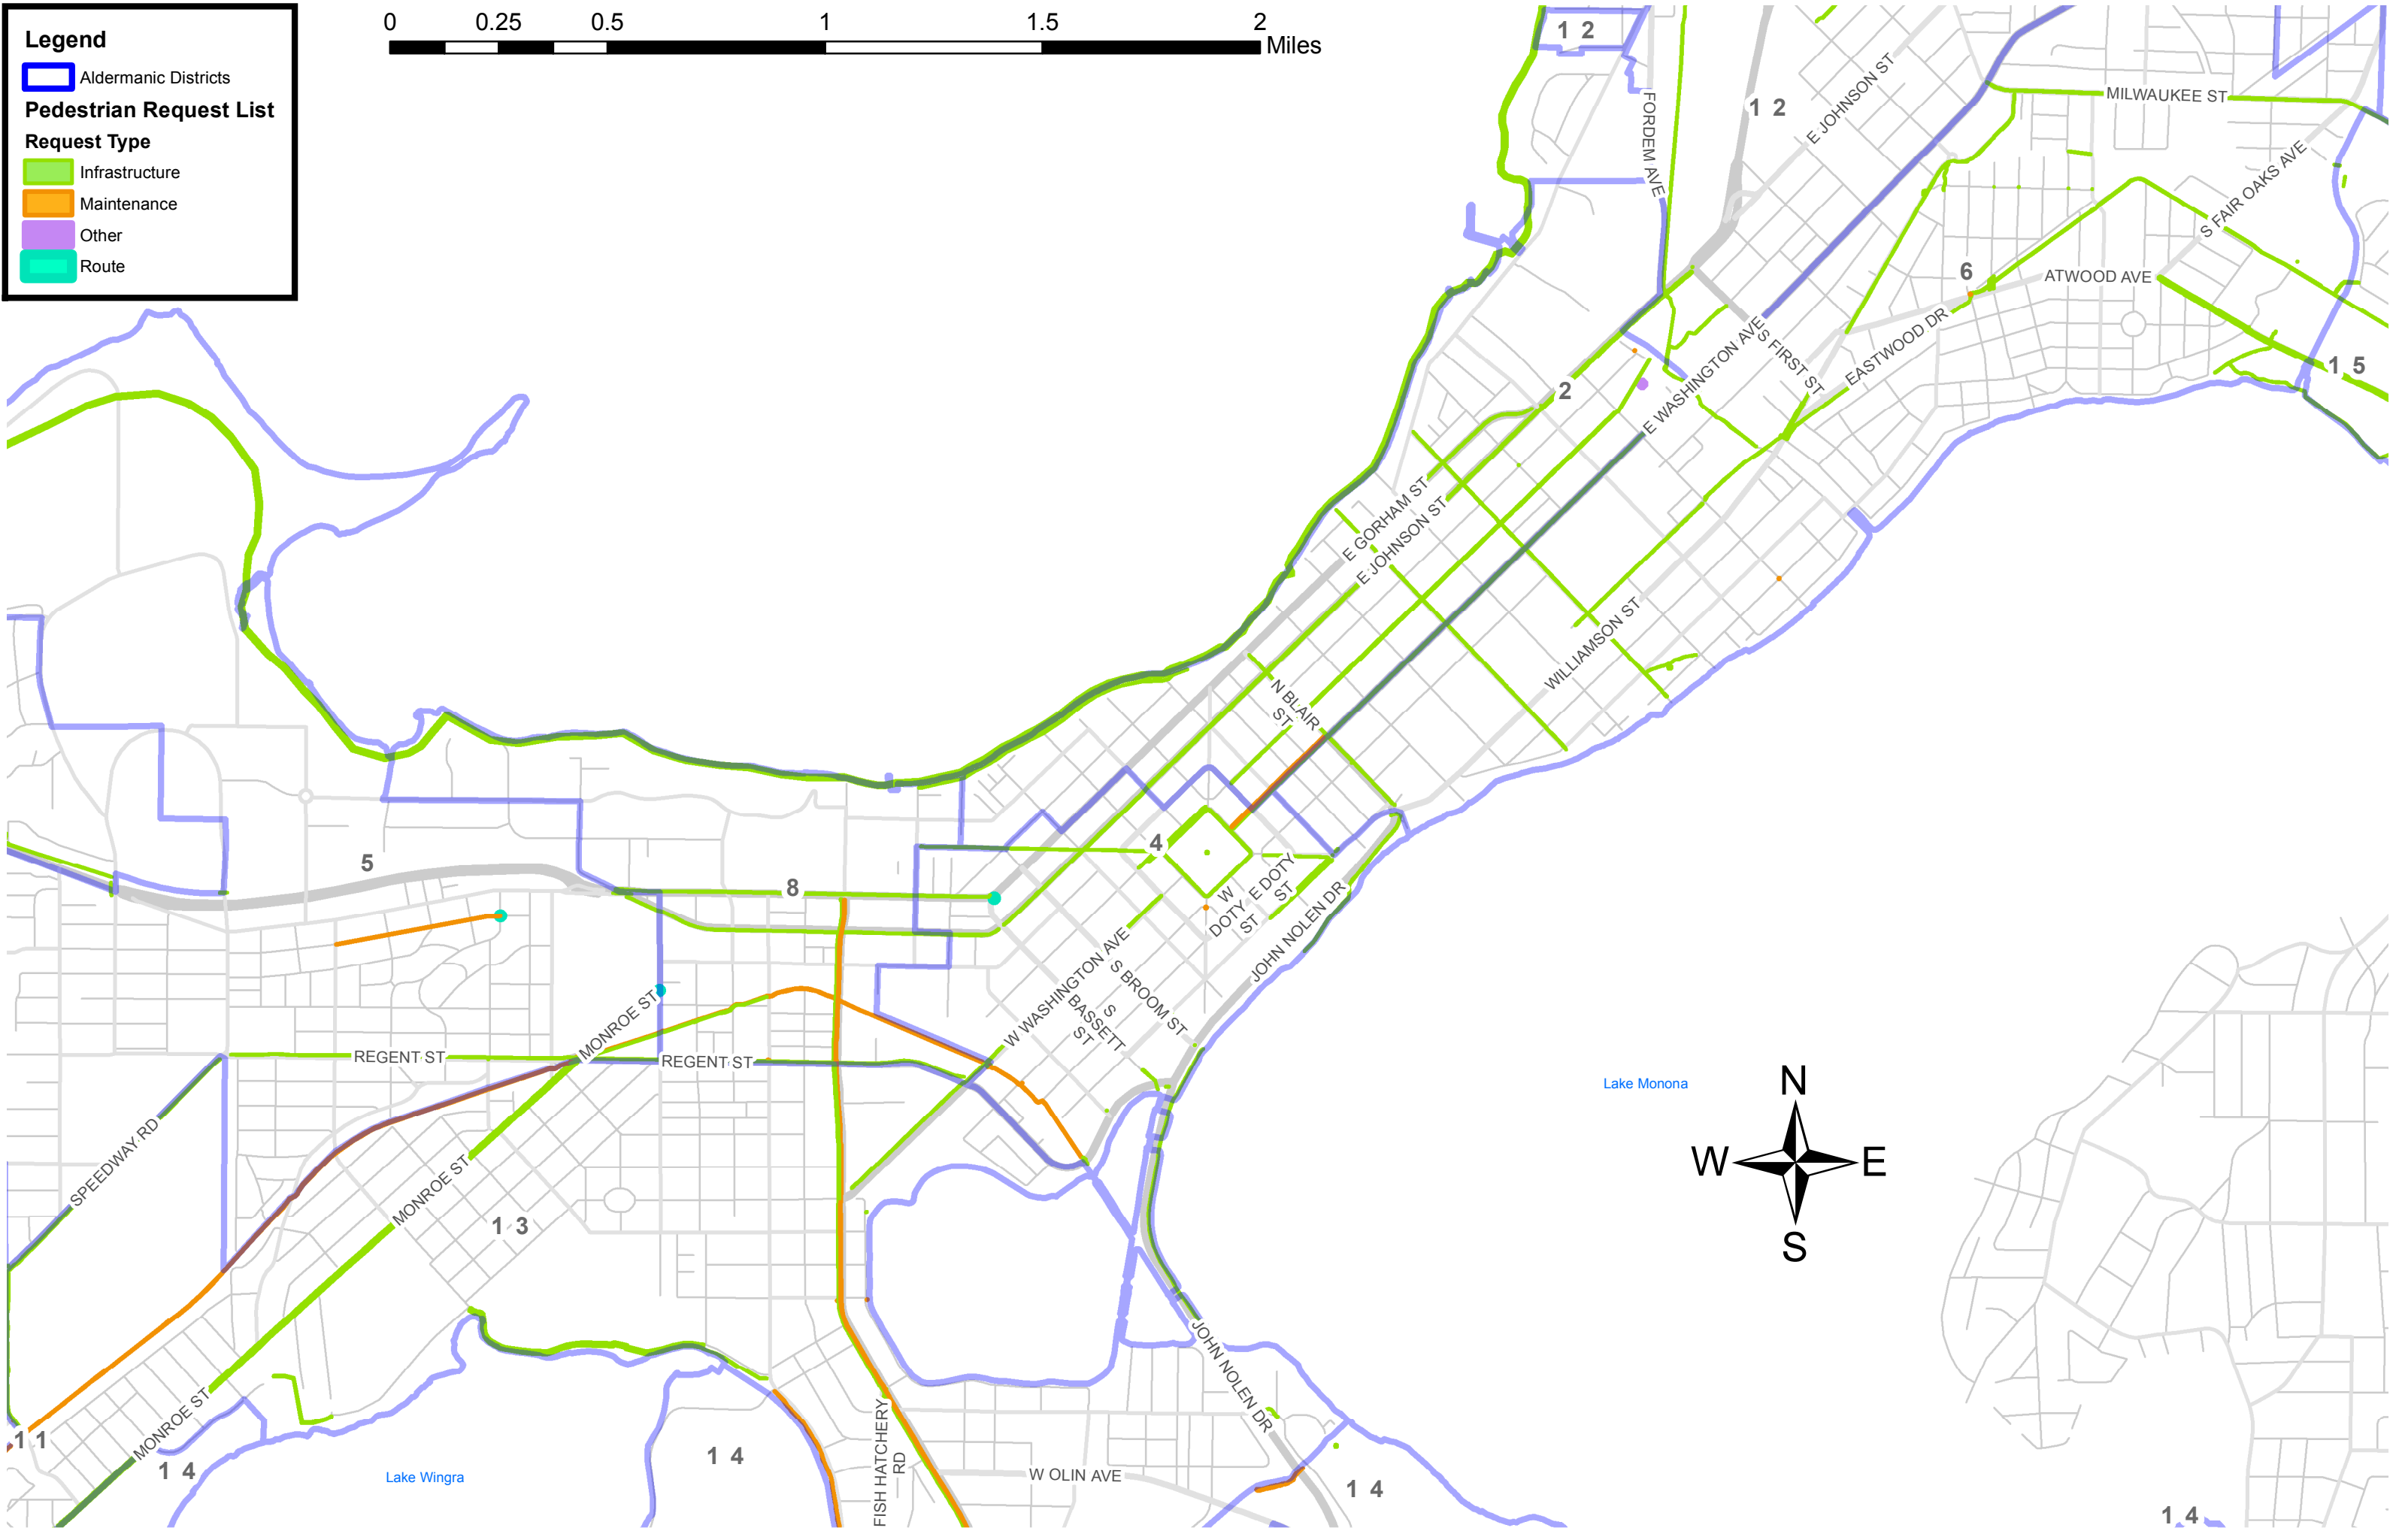

Legend

-  Aldermanic Districts
- Pedestrian Request List**
- Request Type**
-  Infrastructure
-  Maintenance
-  Other
-  Route

Lake Monona

Lake Wingra

1.4