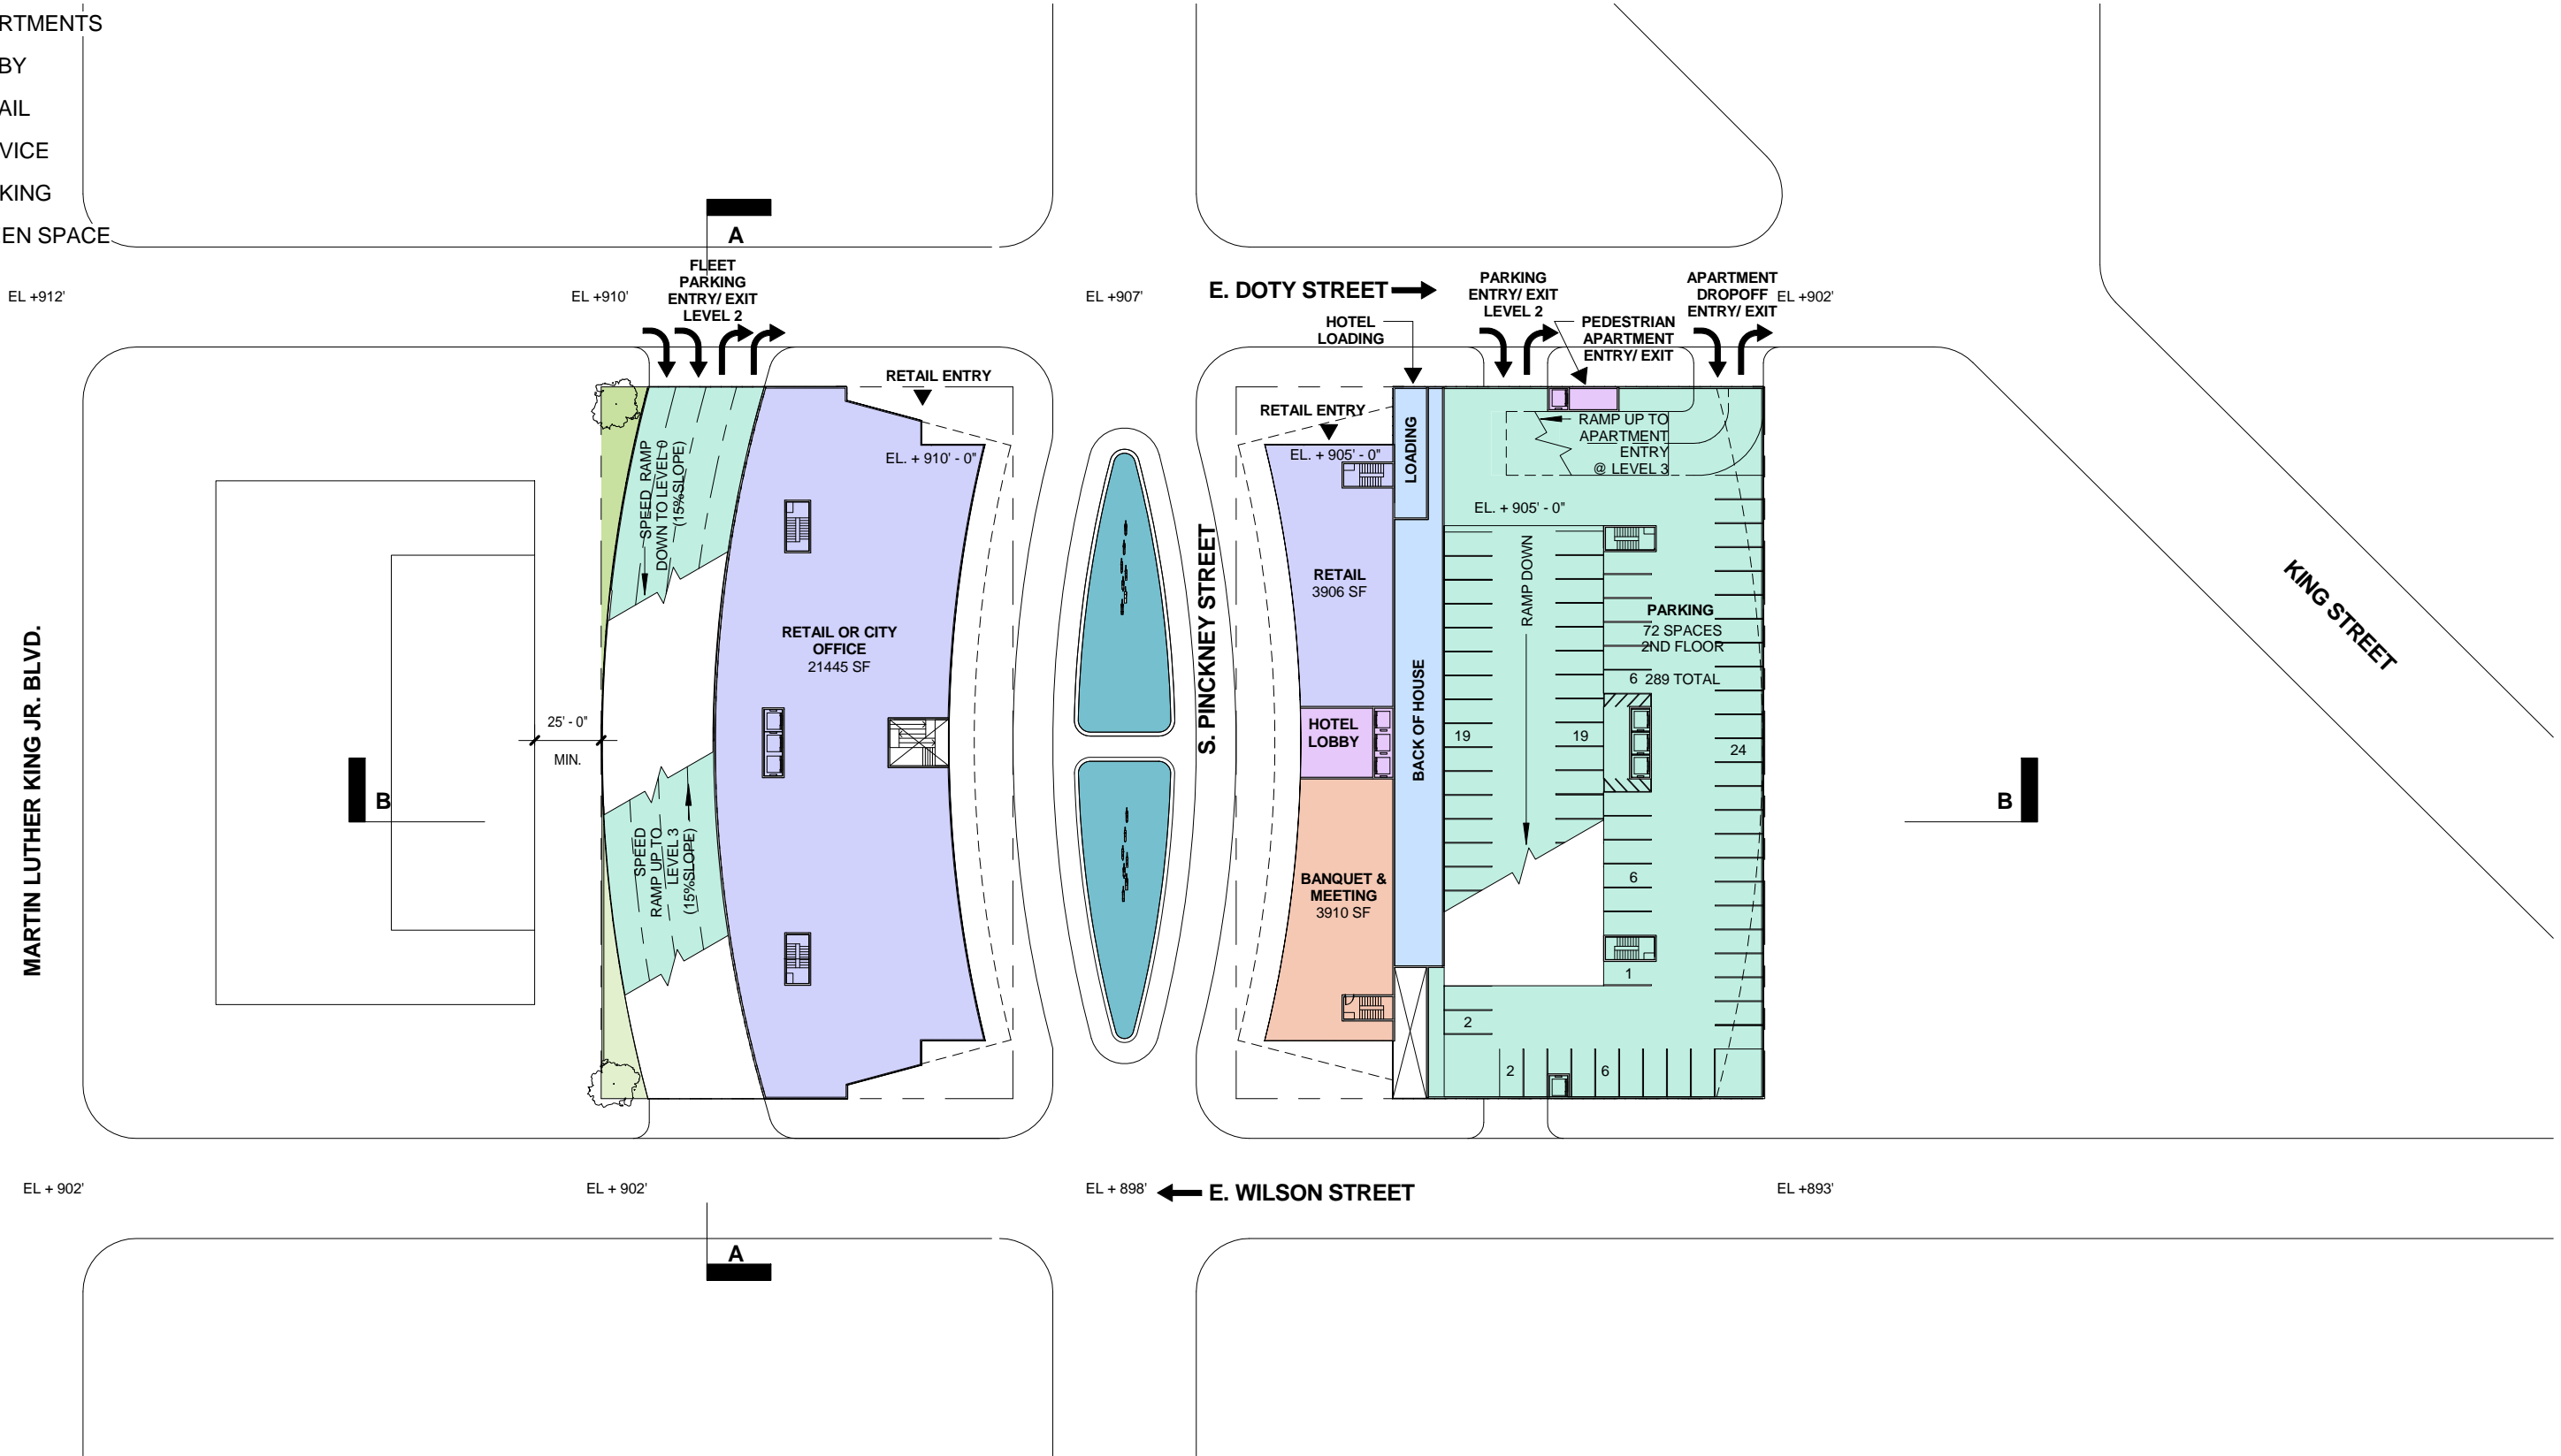

- AMENITIES
- HOTEL ROOM
- APARTMENTS
- LOBBY
- RETAIL
- SERVICE
- PARKING
- GREEN SPACE