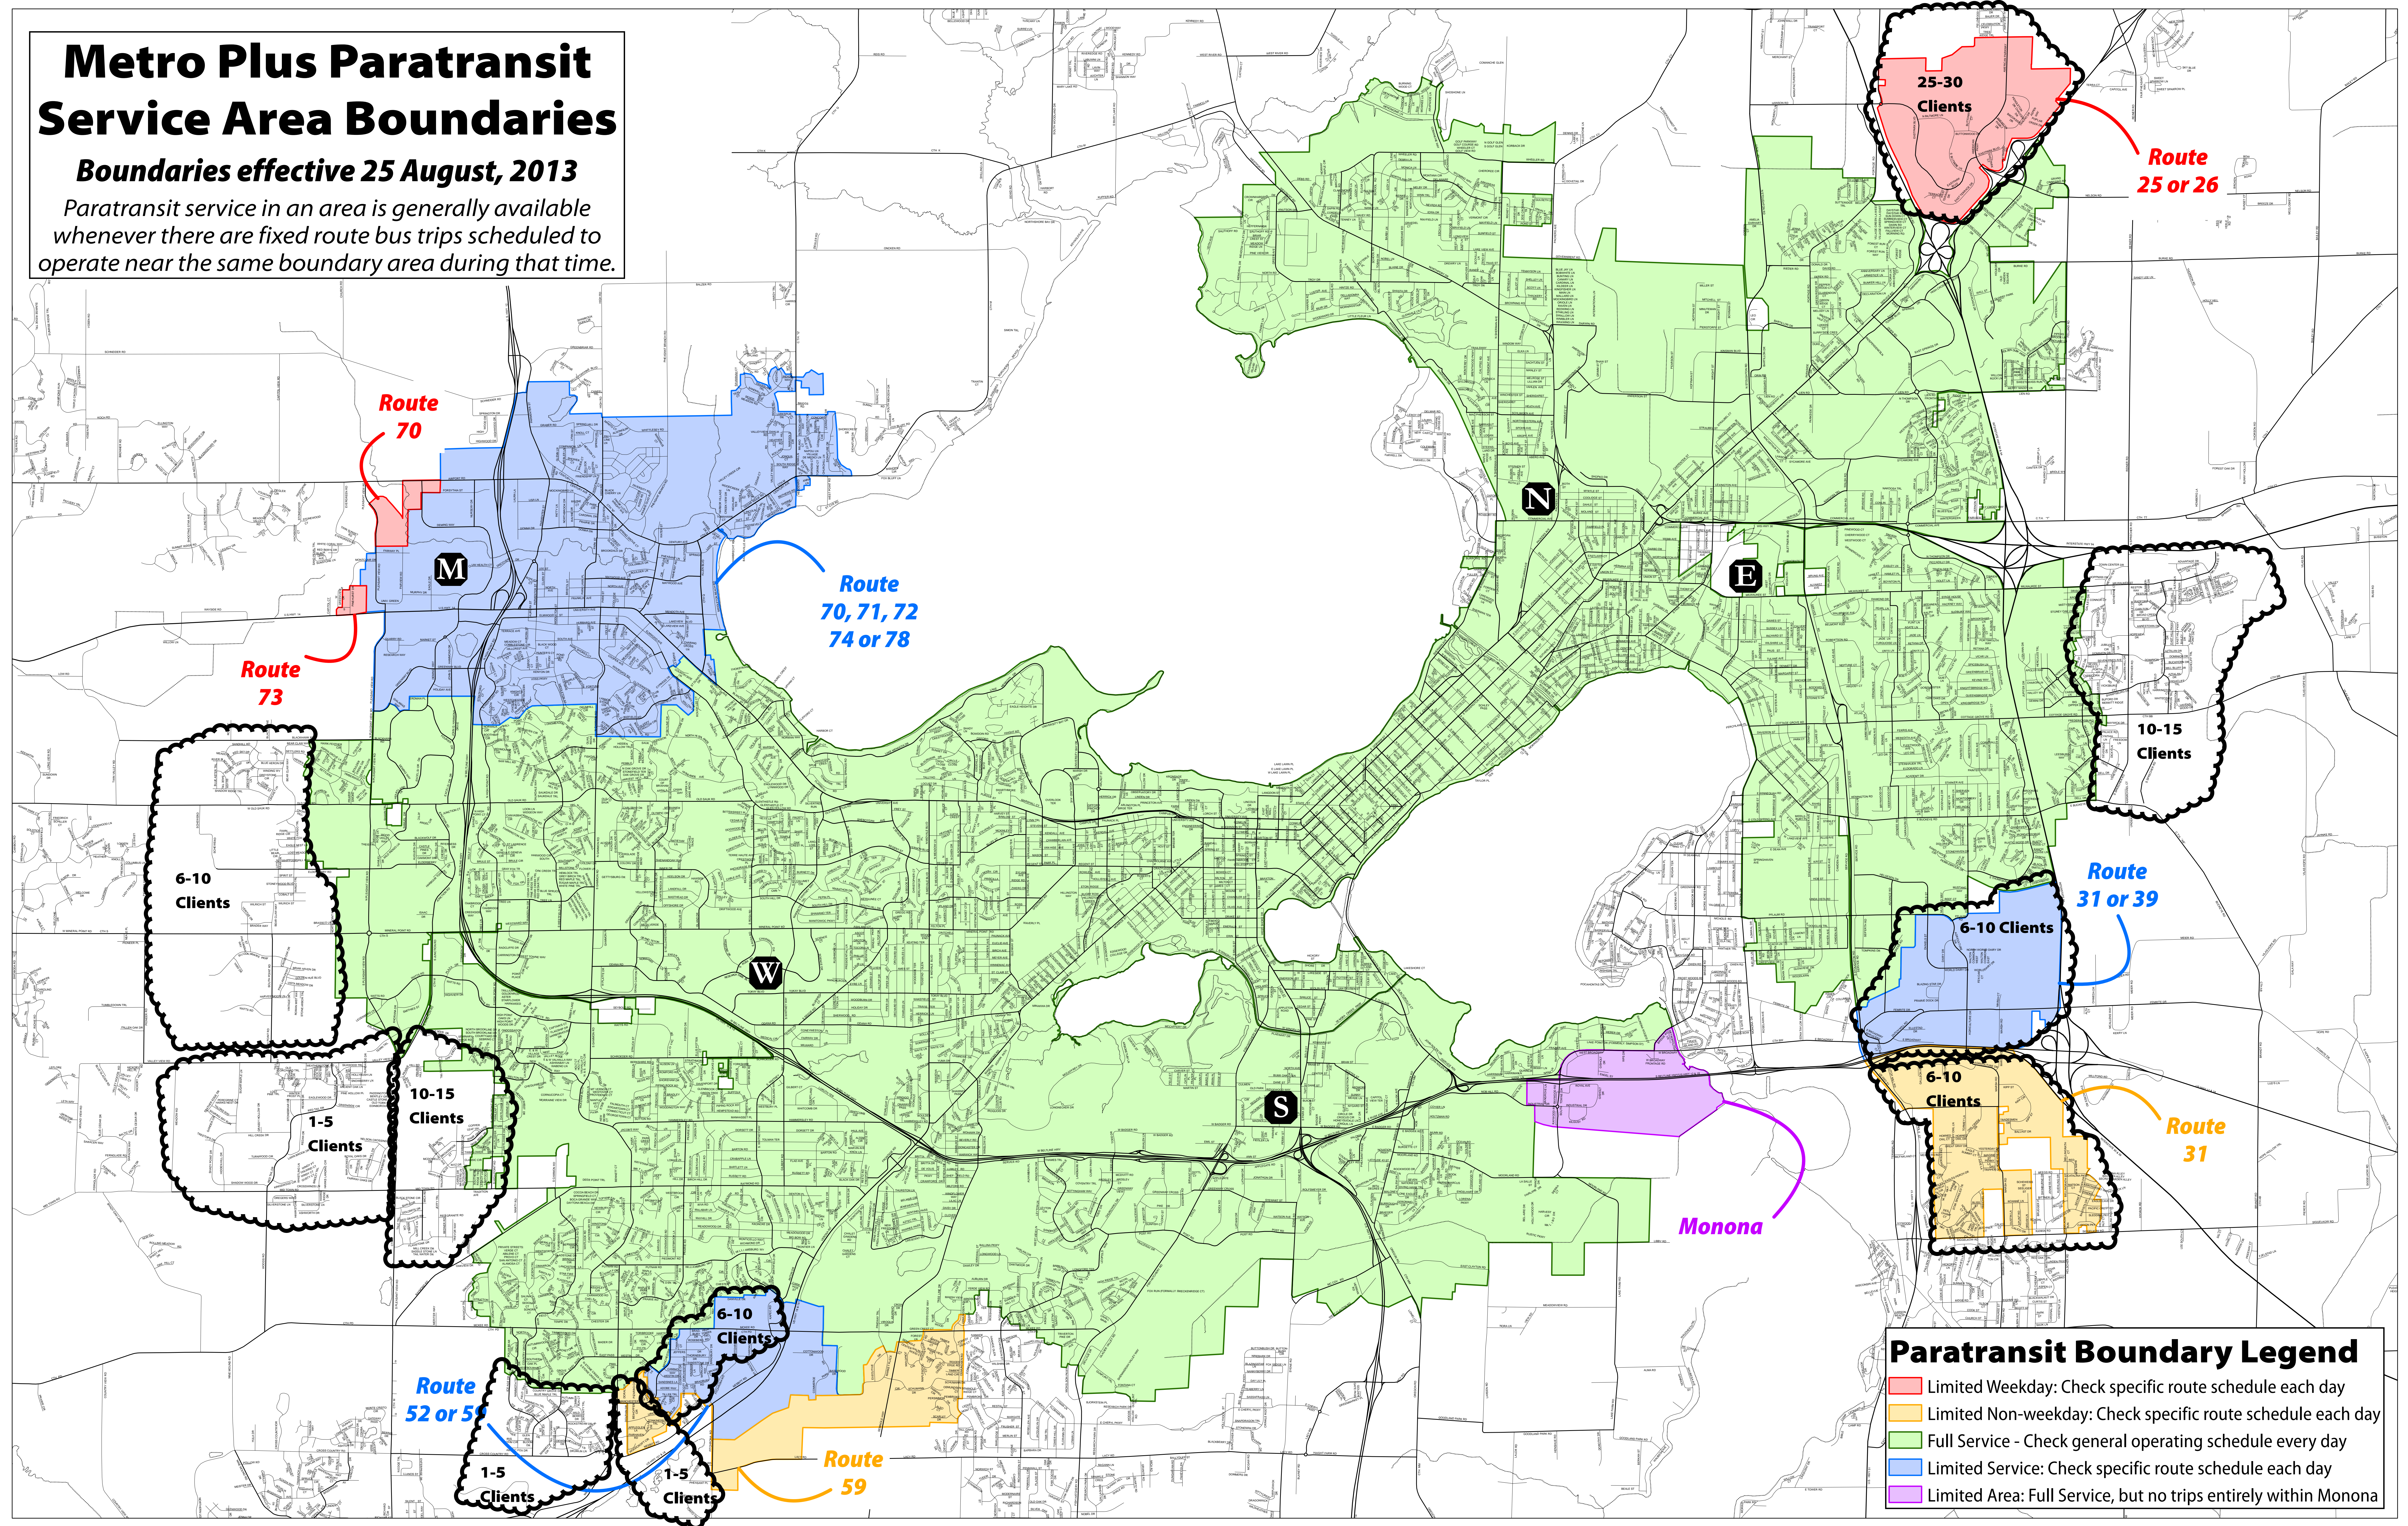

Metro Plus Paratransit Service Area Boundaries

Boundaries effective 25 August, 2013

Paratransit service in an area is generally available whenever there are fixed route bus trips scheduled to operate near the same boundary area during that time.

Paratransit Boundary Legend

- Limited Weekday: Check specific route schedule each day
- Limited Non-weekday: Check specific route schedule each day
- Full Service - Check general operating schedule every day
- Limited Service: Check specific route schedule each day
- Limited Area: Full Service, but no trips entirely within Monona