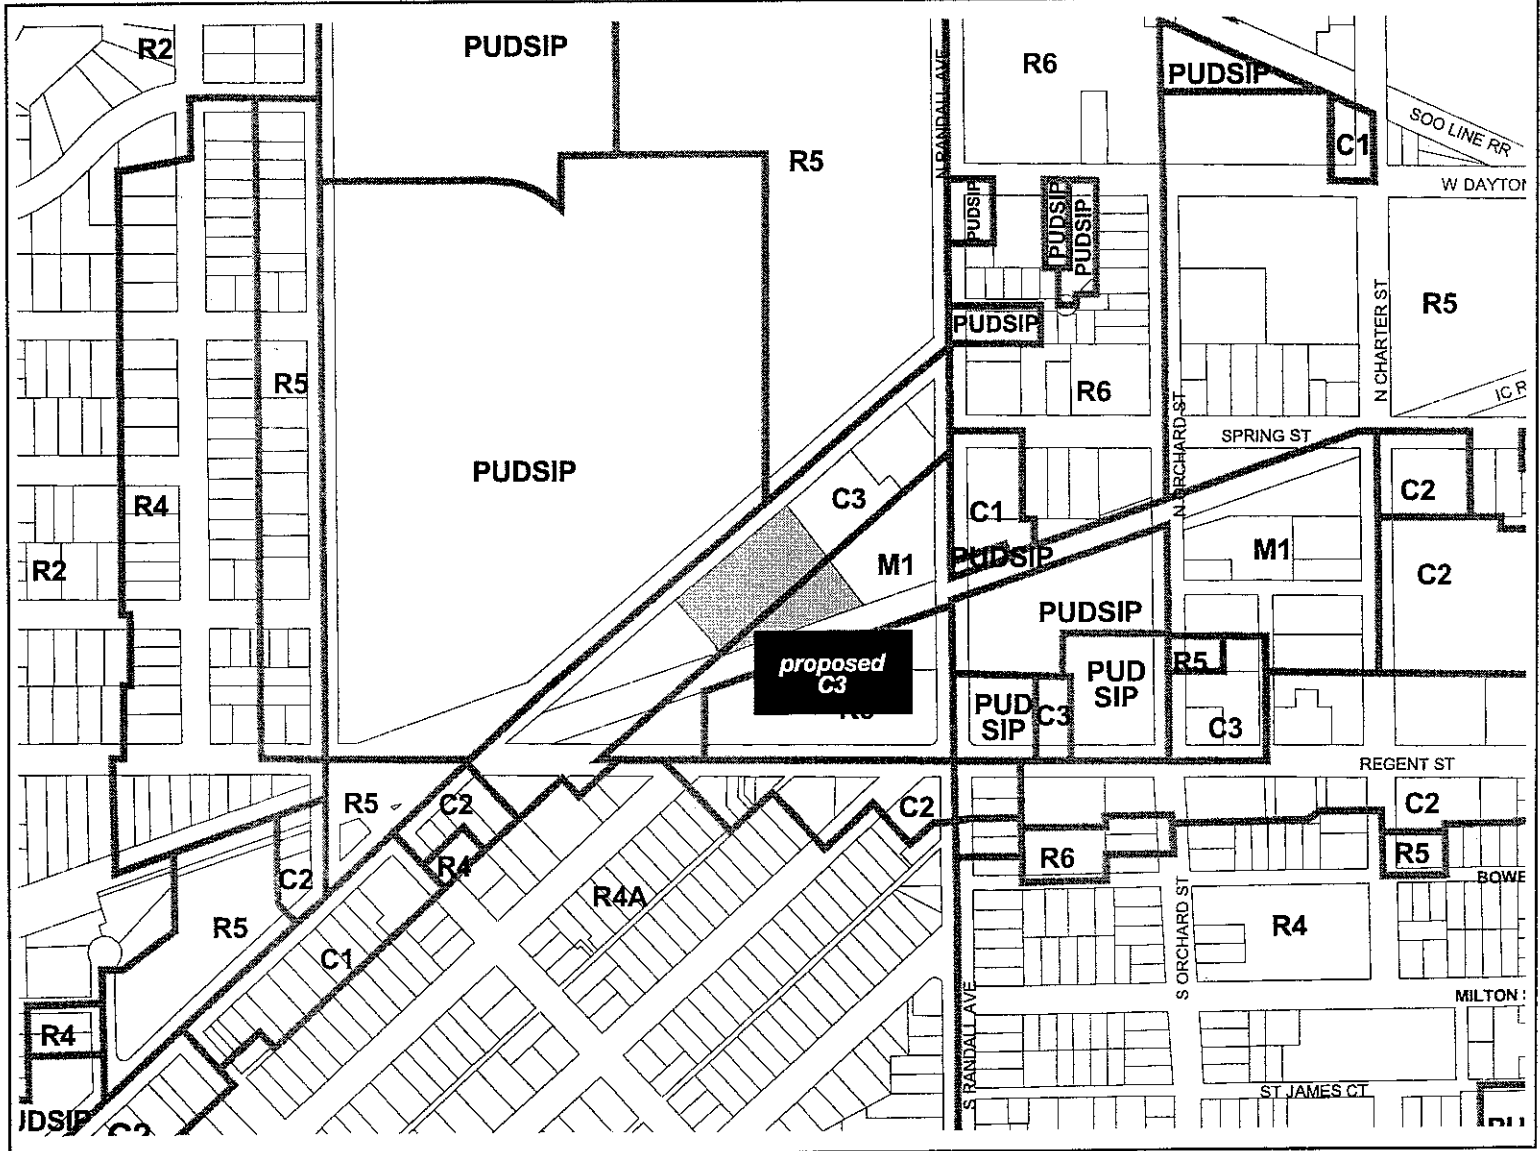

For Questions contact: Bill Roberts at: 266-5974 or broberts@cityofmadison.com or City Planning at 266-4635