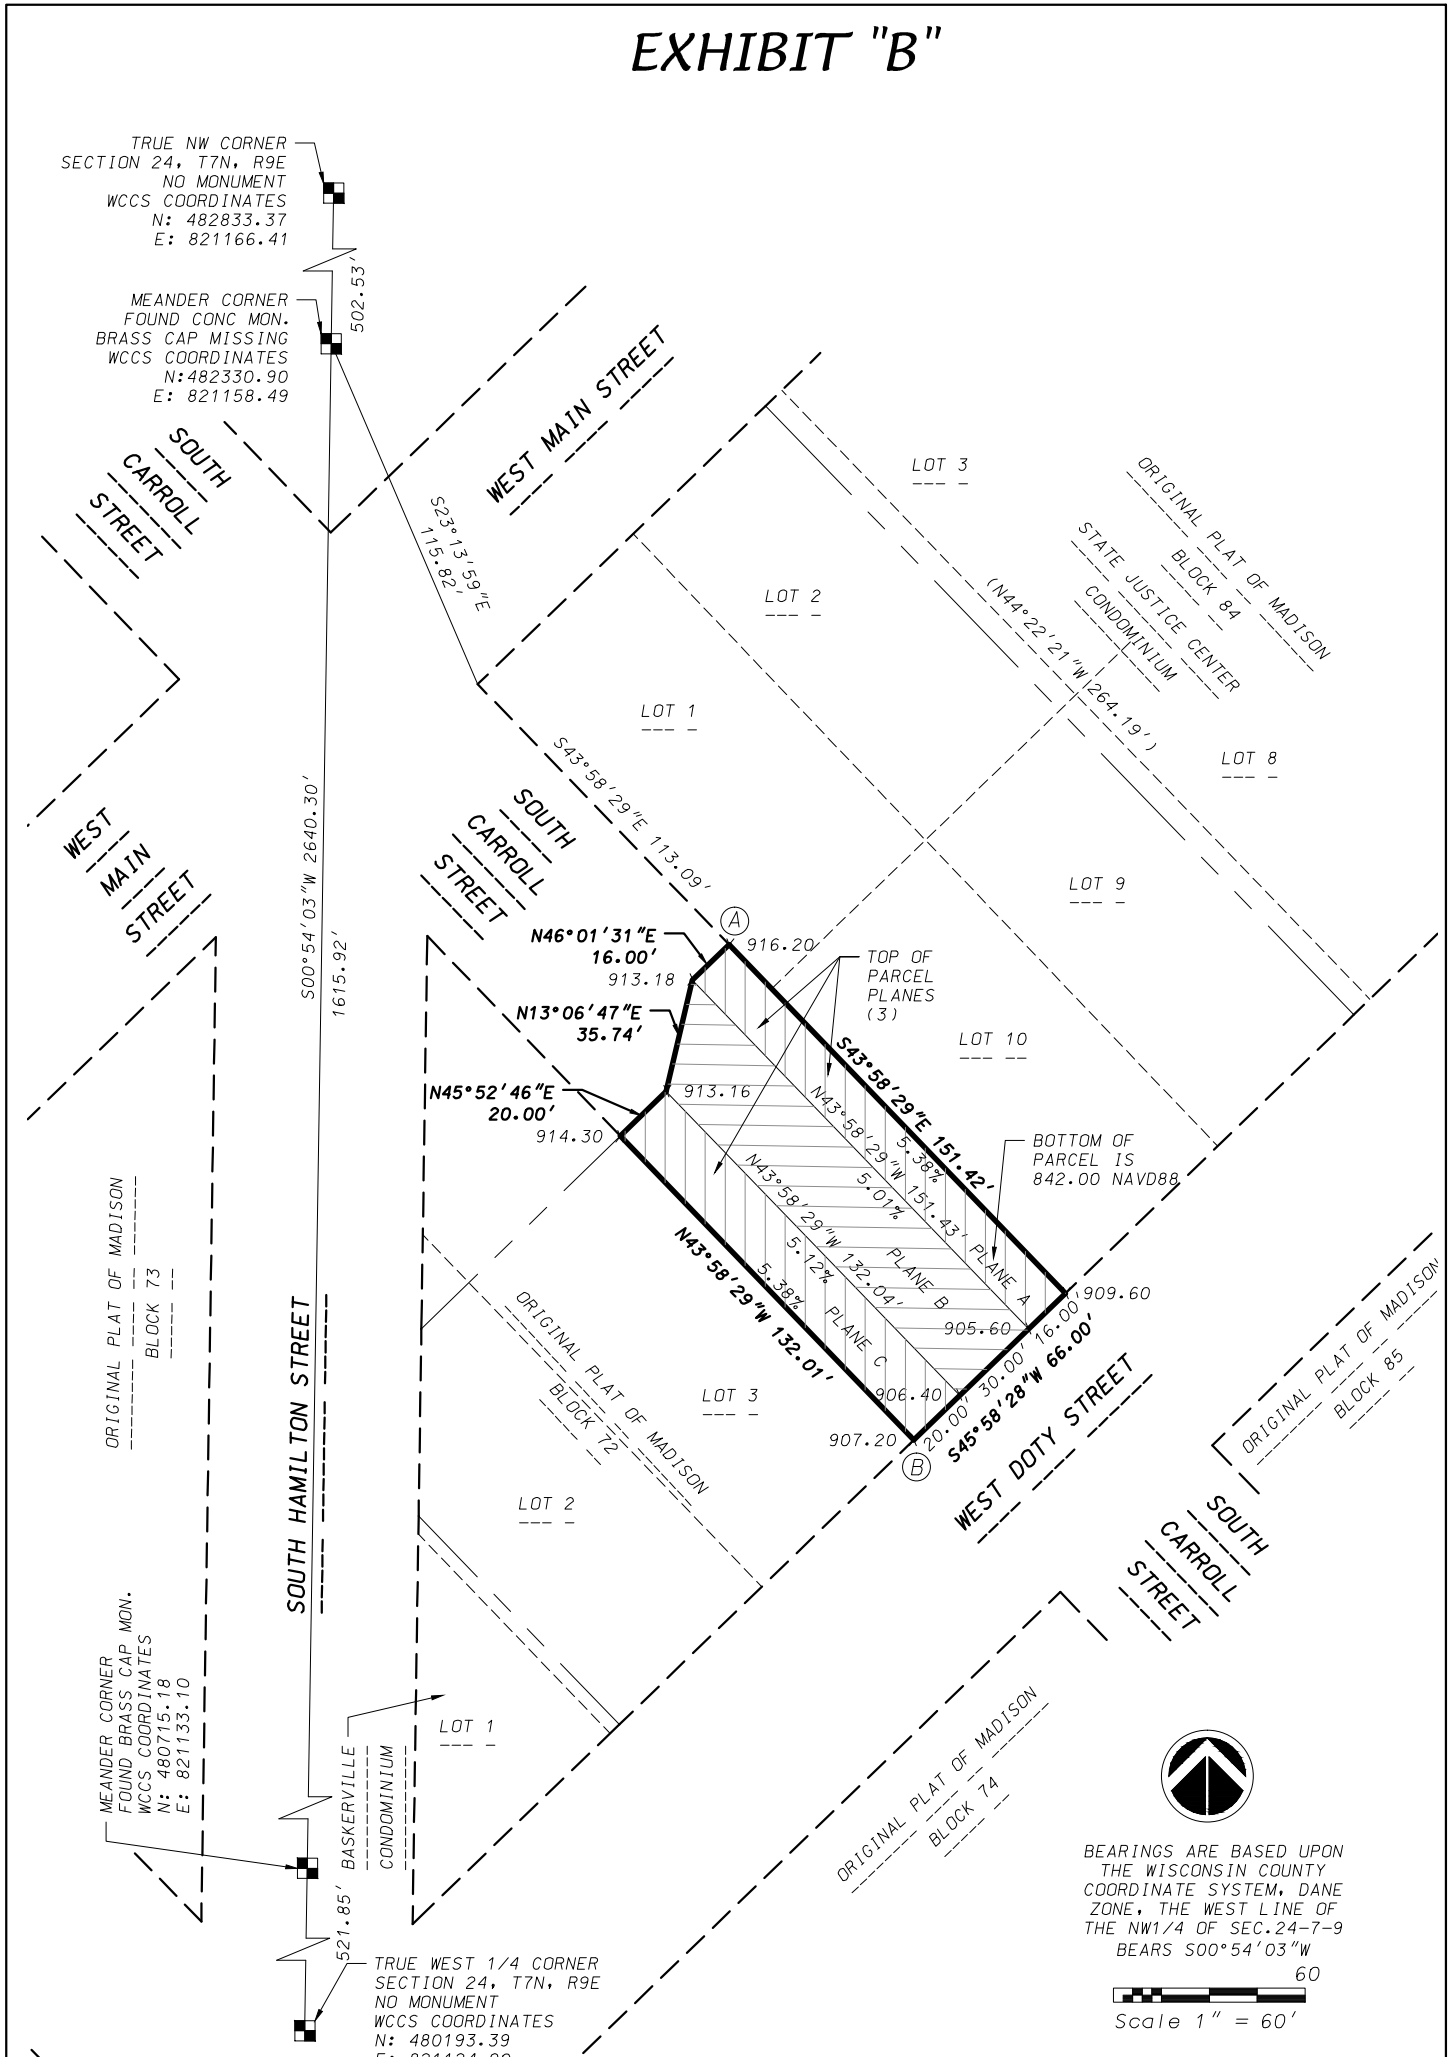

# EXHIBIT "B"

**D'ONOFRIO KOTTKE AND ASSOCIATES, INC.**

7530 Westward Way, Madison, WI 53717  
Phone: 608.833.7530 • Fax: 608.833.1089  
YOUR NATURAL RESOURCE FOR LAND DEVELOPMENT