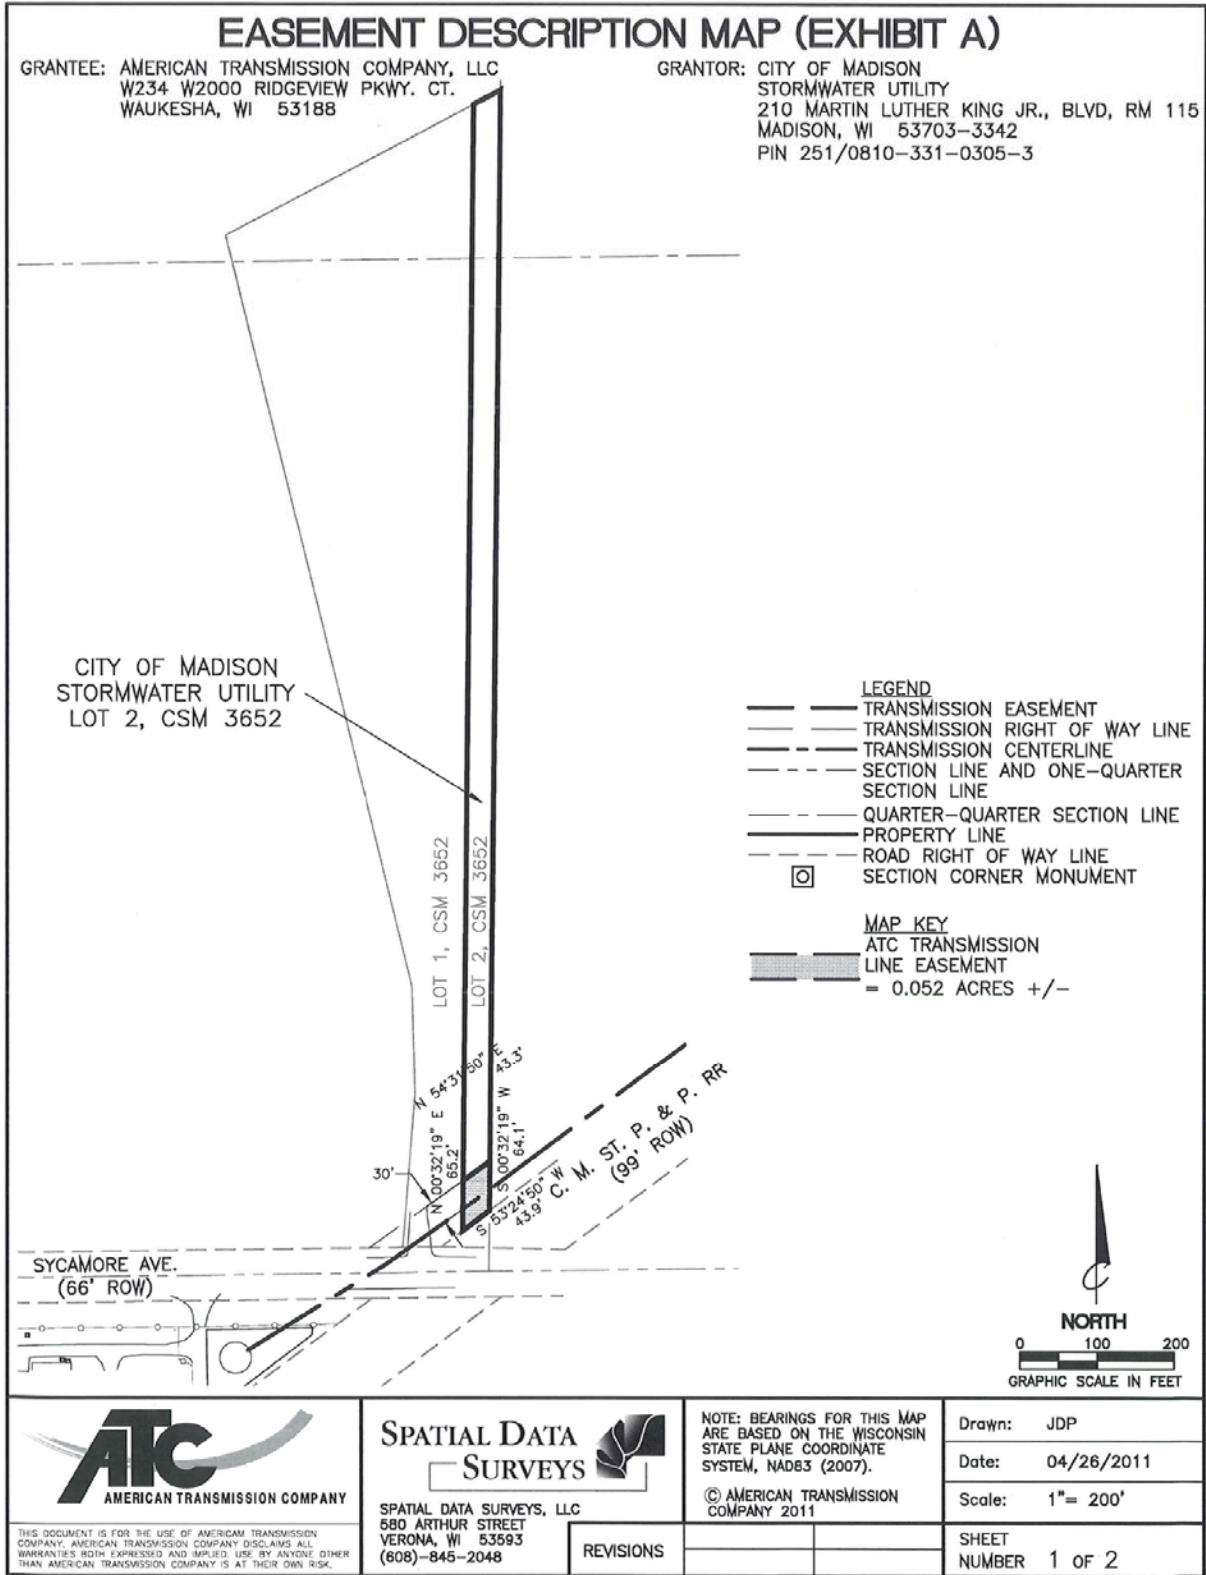

Easement Maps and Legal Descriptions (2 sheets)

ATC
AMERICAN TRANSMISSION COMPANY

THIS DOCUMENT IS FOR THE USE OF AMERICAN TRANSMISSION COMPANY. AMERICAN TRANSMISSION COMPANY DISCLAIMS ALL WARRANTIES, BOTH EXPRESSED AND IMPLIED, USE BY ANYONE OTHER THAN AMERICAN TRANSMISSION COMPANY IS AT THEIR OWN RISK.

SPATIAL DATA SURVEYS

SPATIAL DATA SURVEYS, LLC
 680 ARTHUR STREET
 VERONA, WI 53593
 (608)-845-2048

NOTE: BEARINGS FOR THIS MAP ARE BASED ON THE WISCONSIN STATE PLANE COORDINATE SYSTEM, NAD83 (2007).

© AMERICAN TRANSMISSION COMPANY 2011

Drawn:	JDP
Date:	04/26/2011
Scale:	1" = 200'
SHEET NUMBER	1 OF 2

REVISIONS	
-----------	--