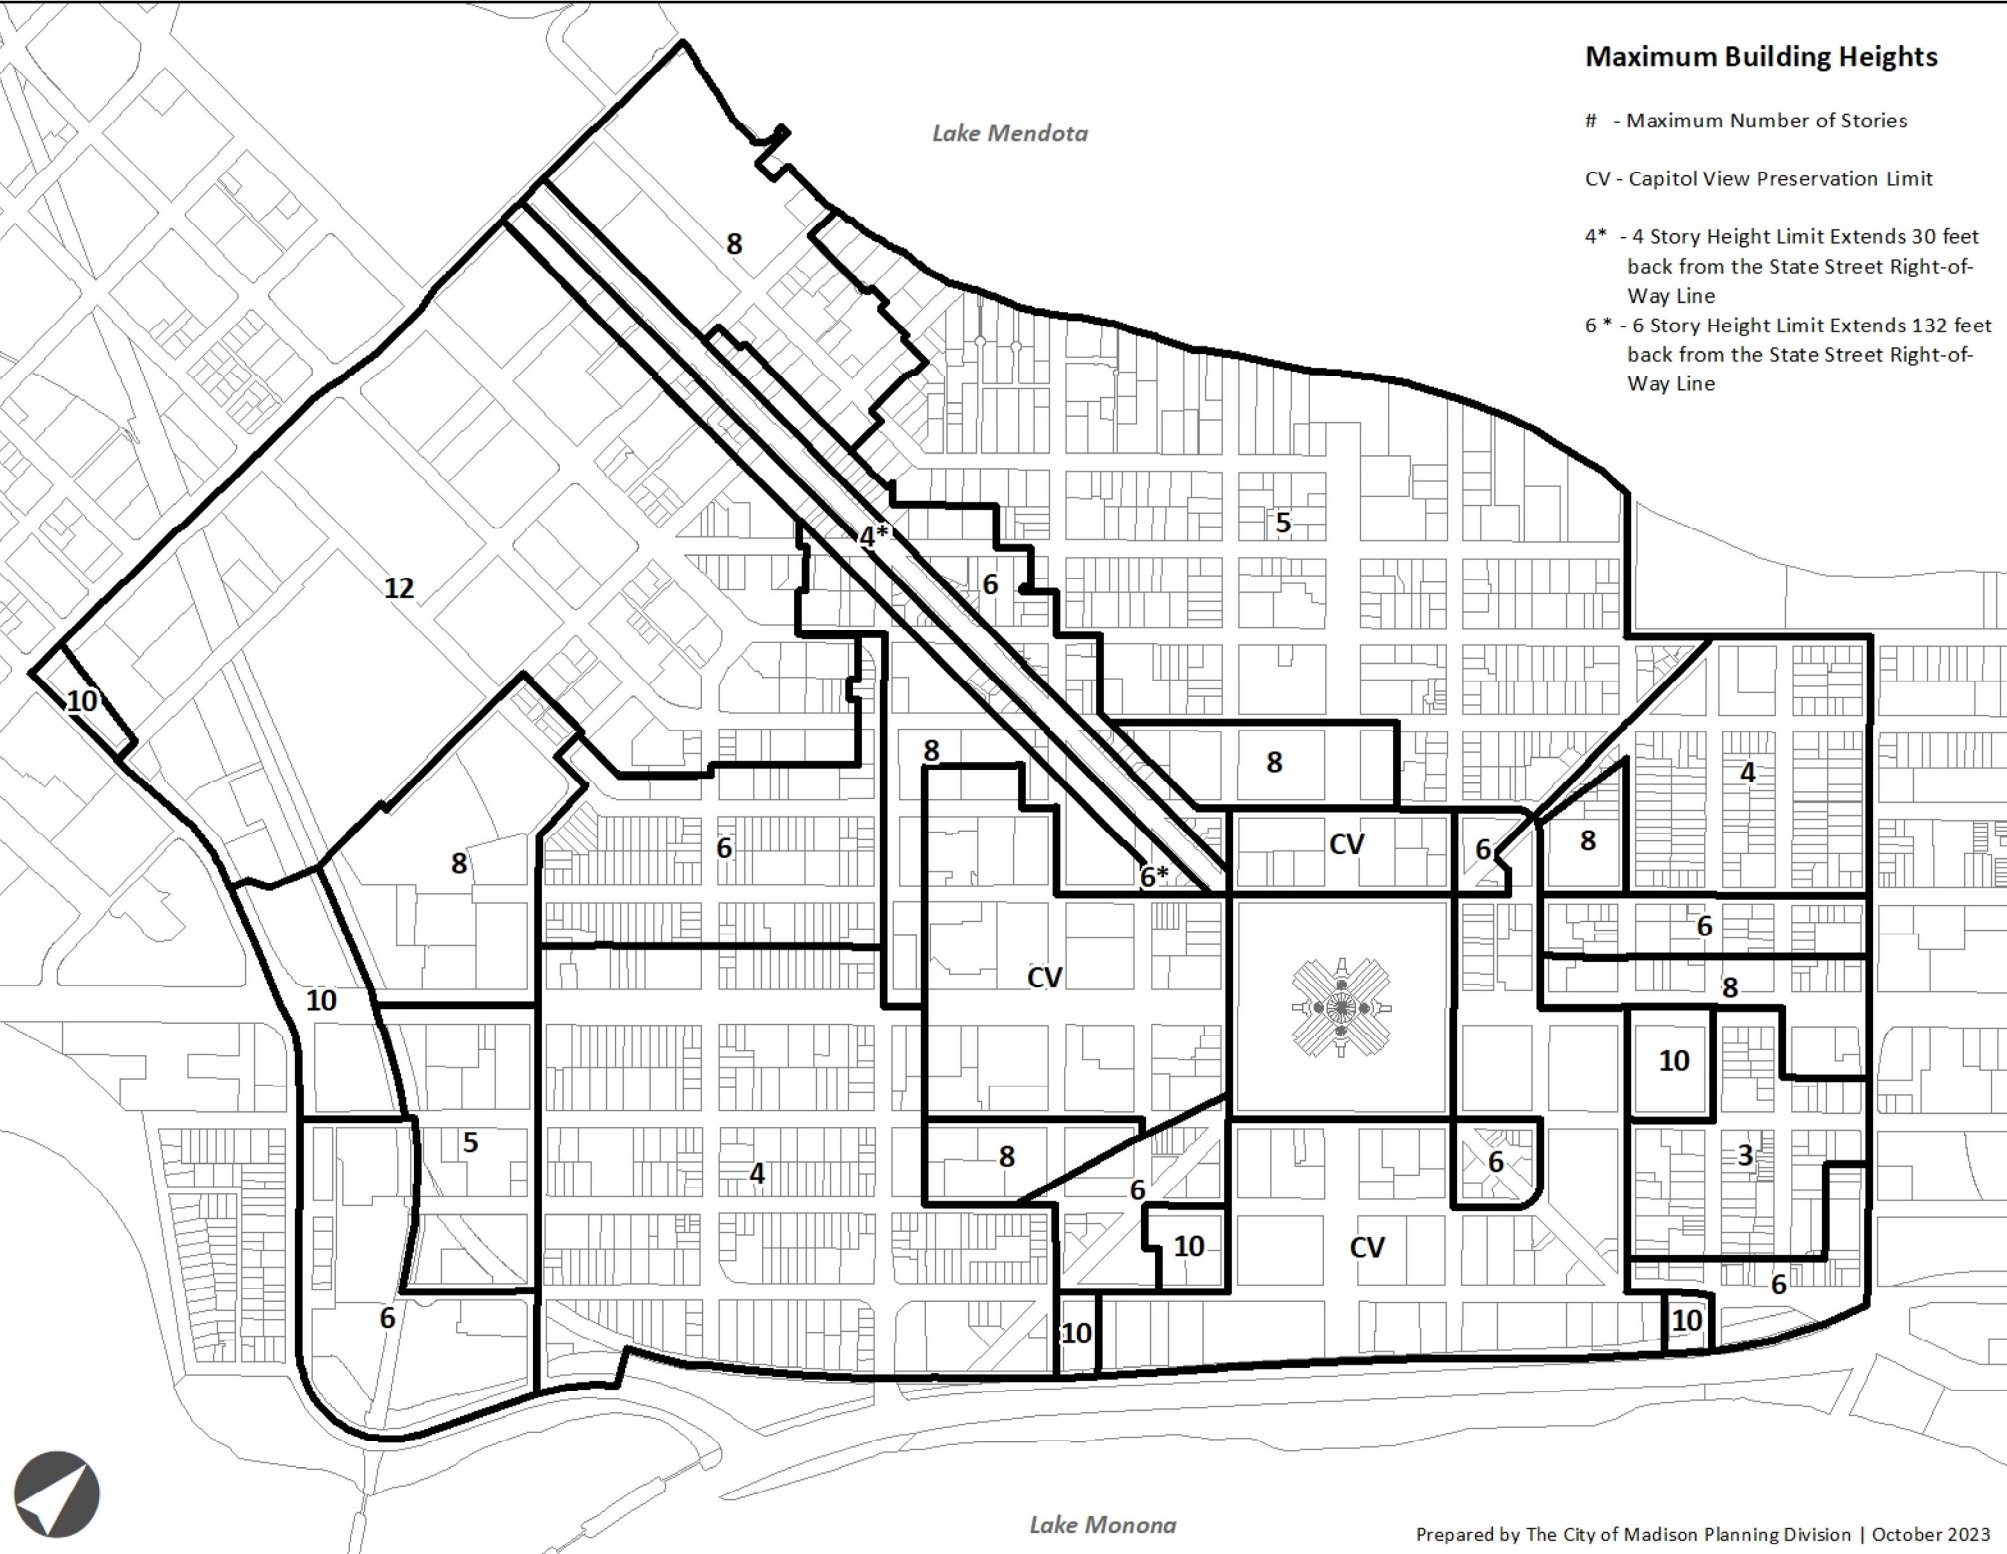

Maximum Building Heights

- # - Maximum Number of Stories
- CV - Capitol View Preservation Limit
- 4* - 4 Story Height Limit Extends 30 feet back from the State Street Right-of-Way Line
- 6* - 6 Story Height Limit Extends 132 feet back from the State Street Right-of-Way Line

Lake Monona