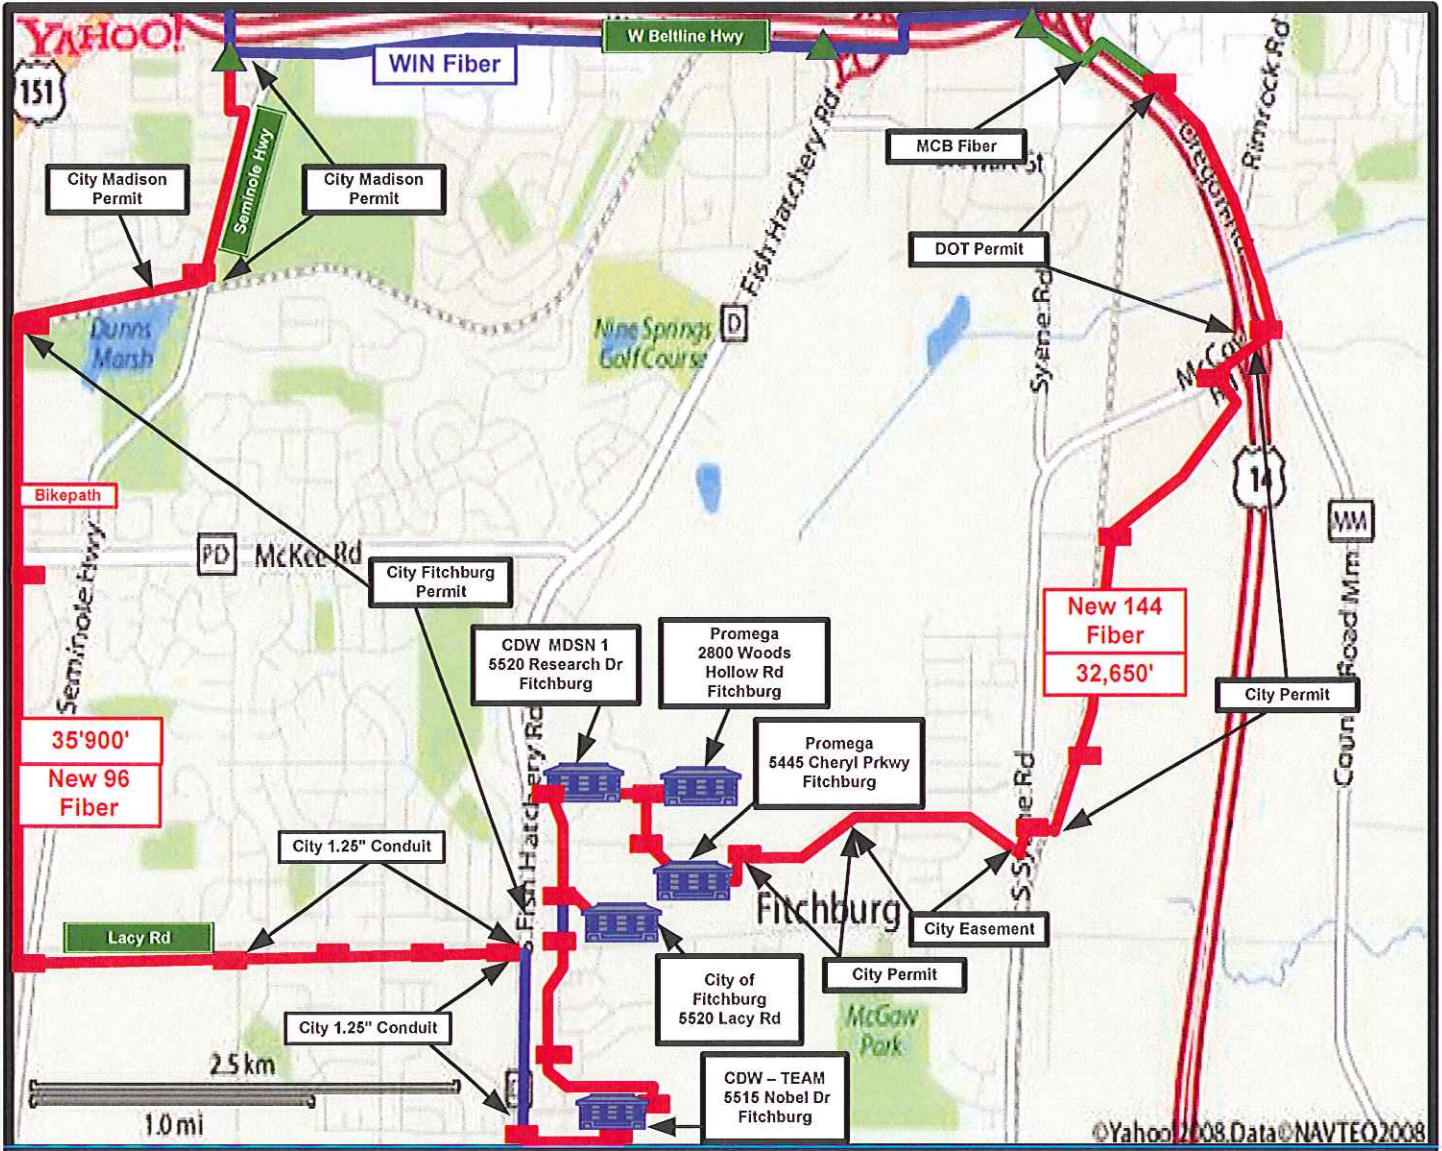

CDW - WIN Fiber Build

LEGEND

- WIN Existing Fiber
- New WIN Fiber
- Fiber Splicepoint
- New Cablevault

Dwg 1		
CLNet		
Revised	5-4-2010