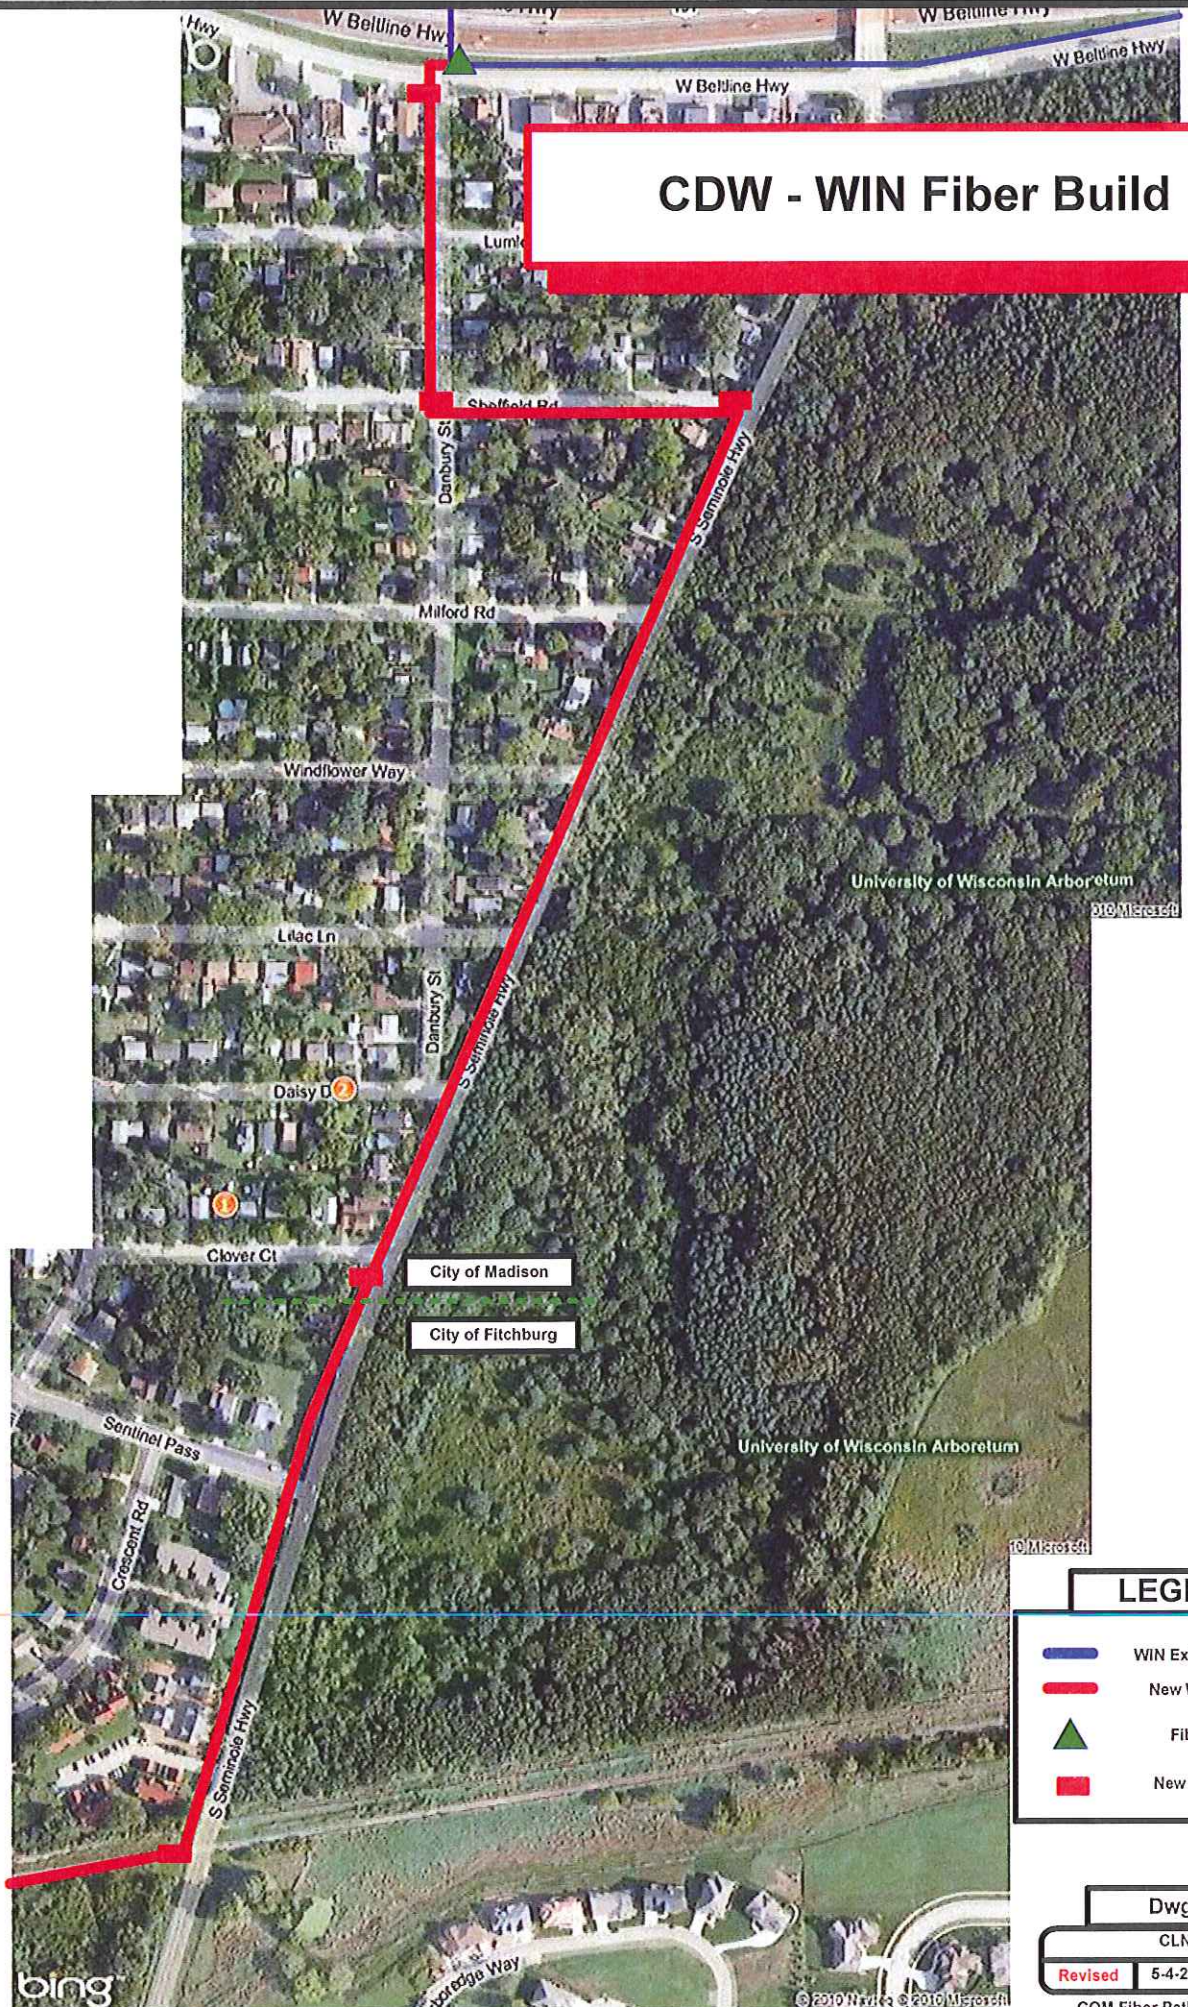

CDW - WIN Fiber Build

LEGEND

- WIN Existing Fiber
- New WIN Fiber
- Fiber Splicepoint
- New Cablevault

Dwg 1		
CLNet		
Revised	5-4-2010	

CDW - WIN Fiber Build

LEGEND

-  WIN Existing Fiber
-  New WIN Fiber
-  Fiber Splicepoint
-  New Cablevault

Dwg 1

CLNet

Revised 5-4-2010

COM Fiber Path 7-6-10.vsd