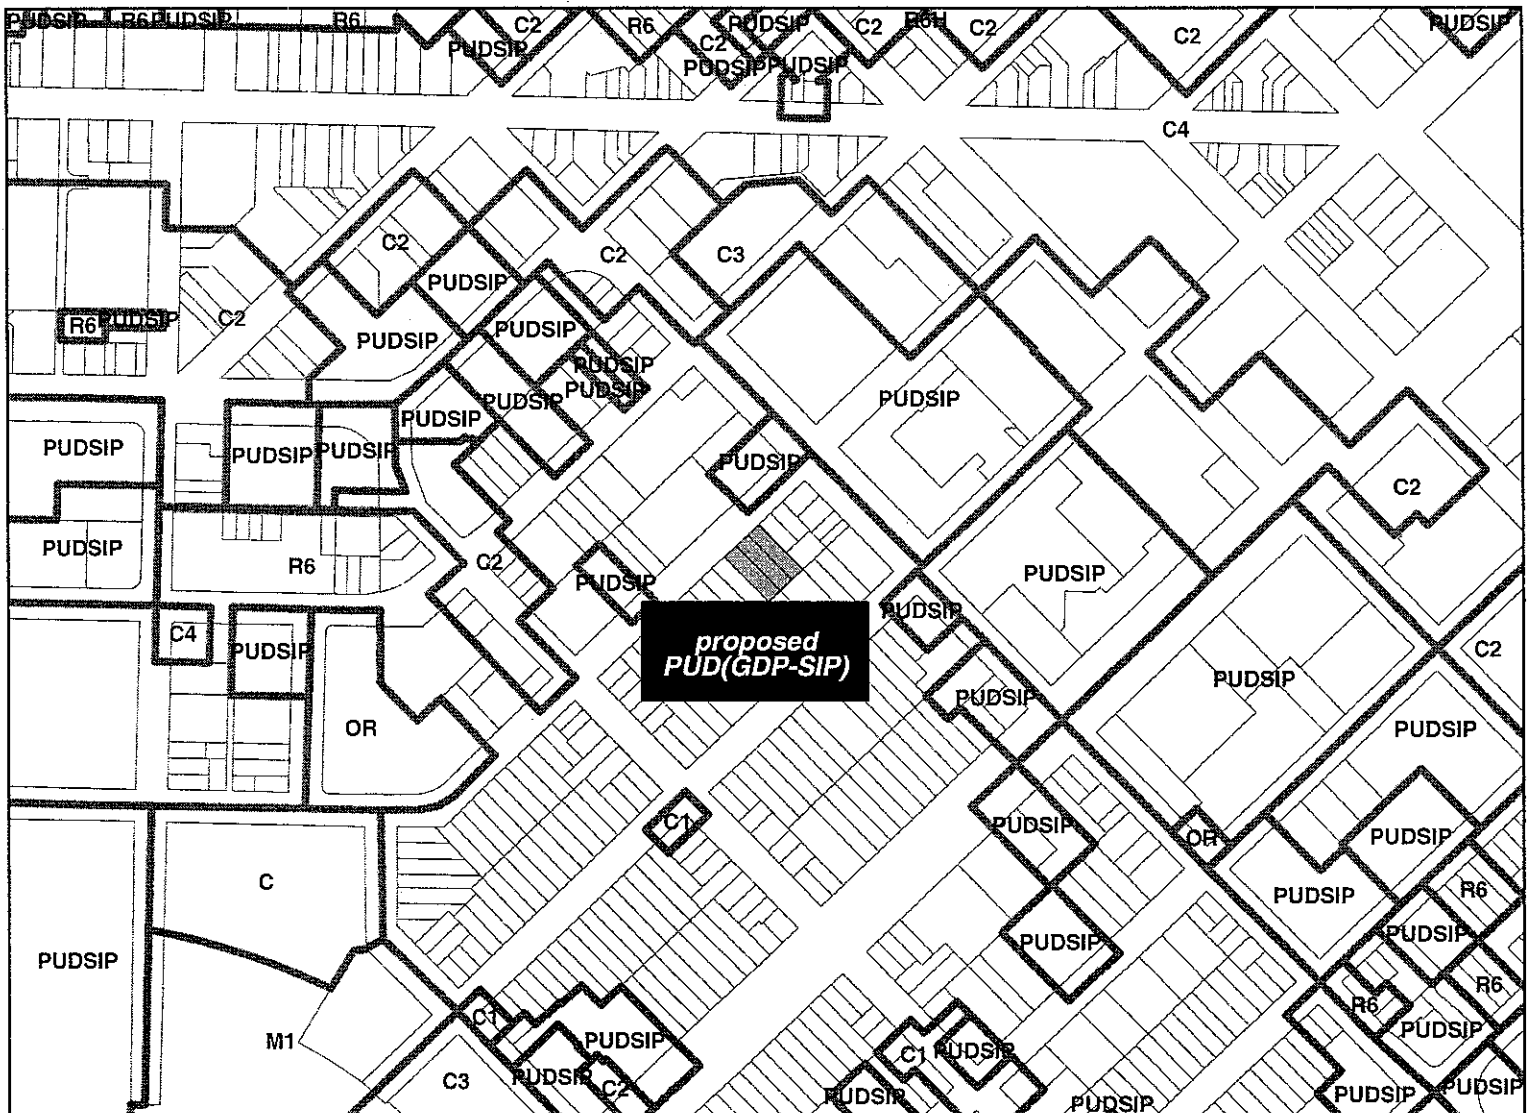

For Questions Contact: Tim Parks at: 261-9632 or tparks@cityofmadison.com or City Planning at 266-4635